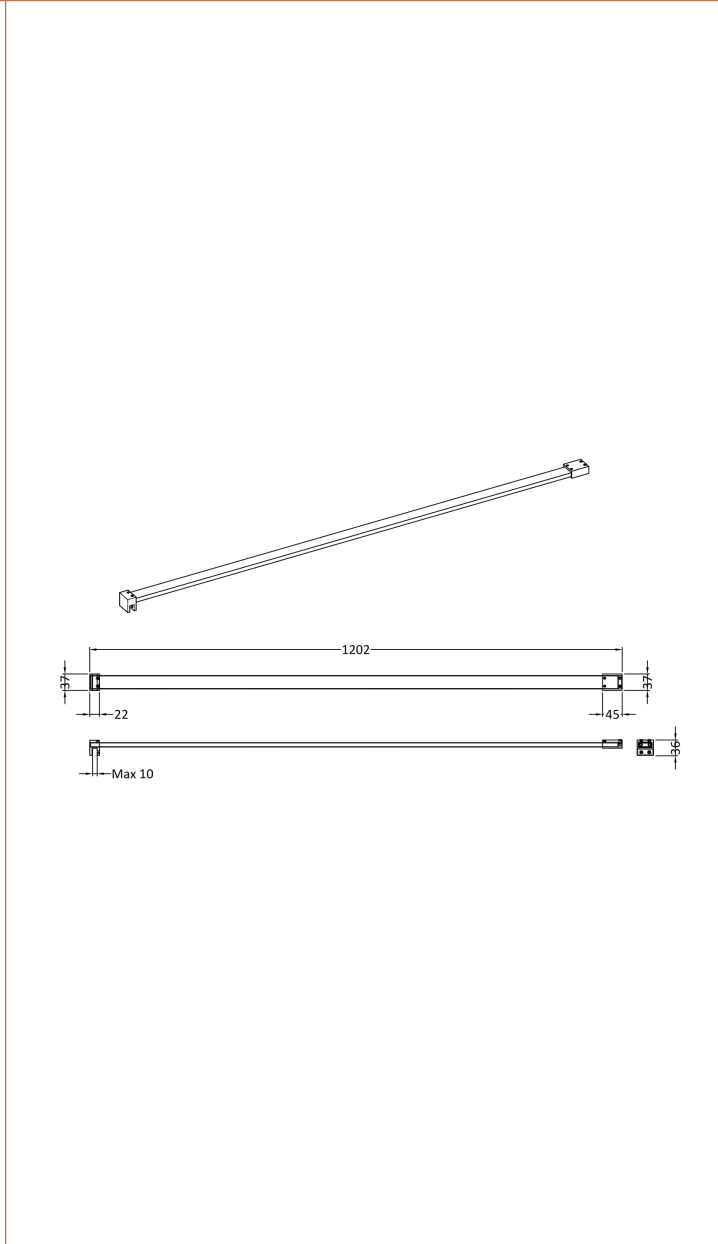

Sales Code: FIX030

Description: Wetroom Screen Support Bar

Product Dimensions

Height (mm):	36
Width (mm):	37
Depth (mm):	1202
Nett Weight (kg):	0.7

Packaging Dimensions

Height (mm):	32
Width (mm):	47
Length (mm):	1290
Gross Weight (kg):	0.7

Packaging Data

Box Colour:	Brown Cardboard Box
Box Qty:	1
Label Size:	100 x 50
Label Colour:	White Label
Label Qty:	1

Outer Box Dimensions (If Applicable)

Height (mm):	
Width (mm):	
Depth (mm):	
Length (mm):	
Gross Weight (kg):	
Barcode:	5056462658742

Product Details

Country of Origin:	China
Fitting Instruction:	No
CE & UKCA:	N/A
Profile Material:	Stainless Steel
Profile Finish:	Chrome
Adjustments (mm):	N/A
Entry Width (mm):	N/A
Swing In Dim (mm):	N/A
Swing Out Dim (mm):	N/A
Radius (mm):	Not Applicable
Glass Thickness (mm):	
Easy Fit:	Not Applicable
Easy Clean:	Not Applicable
Handle Style:	Not Applicable
Handle Material:	Not Applicable
Enclosure Design:	Not Applicable
Wheel Type:	Not Applicable
Support Bar Included:	Support Bar Included
Extras:	None