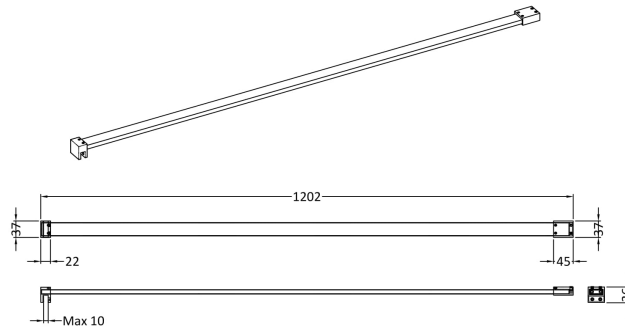

Sales Code: FIX040

Description: Wetroom Screen Support Bar

Product Dimensions

Height (mm):	36
Width (mm):	37
Depth (mm):	1202
Nett Weight (kg):	0.7

Packaging Dimensions

Height (mm):	32
Width (mm):	47
Length (mm):	1290
Gross Weight (kg):	0.7

Packaging Data

Box Colour:	Brown Cardboard Box
Box Qty:	1
Label Size:	100 x 50
Label Colour:	White Label
Label Qty:	1

Outer Box Dimensions (If Applicable)

Height (mm):	
Width (mm):	
Depth (mm):	
Length (mm):	
Gross Weight (kg):	
Barcode:	5056462663258

Product Details

Country of Origin:	China
Fitting Instruction:	No
CE & UKCA:	N/A
Profile Material:	Stainless Steel
Profile Finish:	Matt Black
Adjustments (mm):	N/A
Entry Width (mm):	N/A
Swing In Dim (mm):	N/A
Swing Out Dim (mm):	N/A
Radius (mm):	Not Applicable
Glass Thickness (mm):	
Easy Fit:	Not Applicable
Easy Clean:	Not Applicable
Handle Style:	Not Applicable
Handle Material:	Not Applicable
Enclosure Design:	Not Applicable
Wheel Type:	Not Applicable
Support Bar Included:	Support Bar Included
Extras:	None