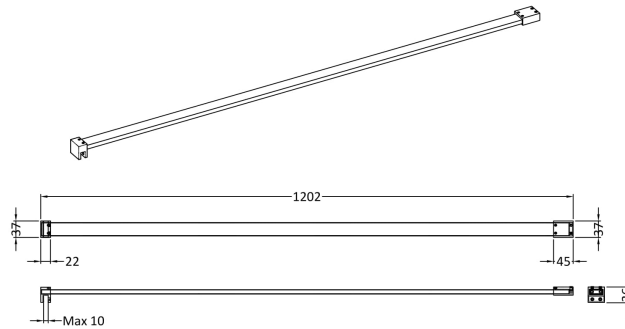

Sales Code: FIX080

Description: Wetroom Screen Support Bar

Product Dimensions

Height (mm):	36
Width (mm):	37
Depth (mm):	1202
Nett Weight (kg):	0.7

Packaging Dimensions

Height (mm):	32
Width (mm):	47
Length (mm):	1290
Gross Weight (kg):	0.7

Packaging Data

Box Colour:	Brown Cardboard Box
Box Qty:	1
Label Size:	100 x 50
Label Colour:	White Label
Label Qty:	1

Outer Box Dimensions (If Applicable)

Height (mm):	
Width (mm):	
Depth (mm):	
Length (mm):	
Gross Weight (kg):	
Barcode:	5056462663272

Product Details

Country of Origin:	China
Fitting Instruction:	No
CE & UKCA:	N/A
Profile Material:	Stainless Steel
Profile Finish:	Brushed Brass
Adjustments (mm):	N/A
Entry Width (mm):	N/A
Swing In Dim (mm):	N/A
Swing Out Dim (mm):	N/A
Radius (mm):	Not Applicable
Glass Thickness (mm):	
Easy Fit:	Not Applicable
Easy Clean:	Not Applicable
Handle Style:	Not Applicable
Handle Material:	Not Applicable
Enclosure Design:	Not Applicable
Wheel Type:	Not Applicable
Support Bar Included:	Support Bar Included
Extras:	None