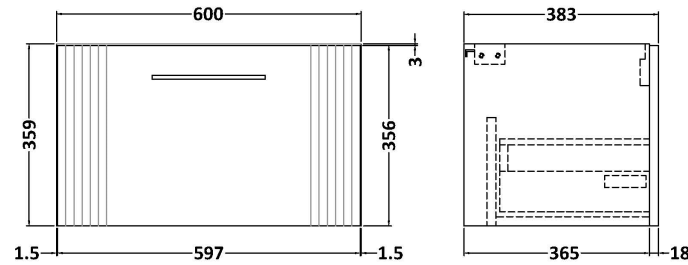

Sales Code: FLT894

Description: 600 W/H Single Drawer Unit

Product Dimensions

| | |
|-------------------|-----|
| Height (mm): | 359 |
| Width (mm): | 600 |
| Depth (mm): | 383 |
| Nett Weight (kg): | 13 |

Packaging Dimensions

| | |
|--------------------|------|
| Height (mm): | 380 |
| Width (mm): | 620 |
| Depth (mm): | 405 |
| Gross Weight (kg): | 13.5 |

Packaging Data

| | |
|---------------|-------------------------------|
| Box Colour: | Brown Cardboard Box - Printed |
| Box Qty: | 0 |
| Label Size: | 0 x 0 |
| Label Colour: | Not Applicable |
| Label Qty: | 0 |

Outer Box Dimensions (If Applicable)

| | |
|--------------------|---------------|
| Height (mm): | |
| Width (mm): | |
| Depth (mm): | |
| Gross Weight (kg): | |
| Barcode: | 5056462655475 |

Product Details