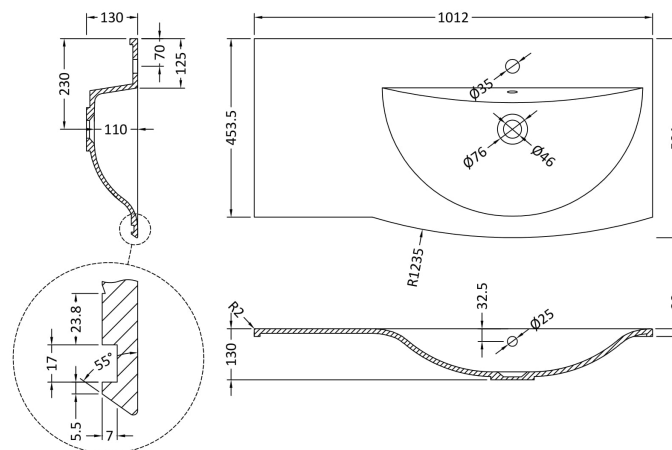

Sales Code: FMB0093R

Description: 1012 X 504 Vanity Basin Rh

Product Dimensions

Height (mm):	130
Width (mm):	1012
Depth (mm):	504
Nett Weight (kg):	13.5

Packaging Dimensions

Height (mm):	110
Width (mm):	1012
Depth (mm):	504
Gross Weight (kg):	13.5

Packaging Data

Box Colour:	Brown Cardboard Box - Printed
Box Qty:	1
Label Size:	100 x 50
Label Colour:	White Label
Label Qty:	2

Outer Box Dimensions (If Applicable)

Height (mm):	
Width (mm):	
Depth (mm):	
Gross Weight (kg):	
Barcode:	5055275832486

Product Details

Country of Origin:	Poland
Fitting Instruction:	No
Certification: CE & UKCA:	N/A
WRAS:	N/A
WRAS No:	N/A
Product Material:	Polymarble
Fixing Supplied:	No

Pans/Bidets: Trap Style: Not Applicable Includes Seat: Not Applicable

Basins: Tap Hole: One Taphole Chain Stay Hole: No
Template: Not Required Waste Type Req: Slotted
Overflow Inc: Yes Overflow Cover: Yes
Inner Bowl Depth (mm): 110mm