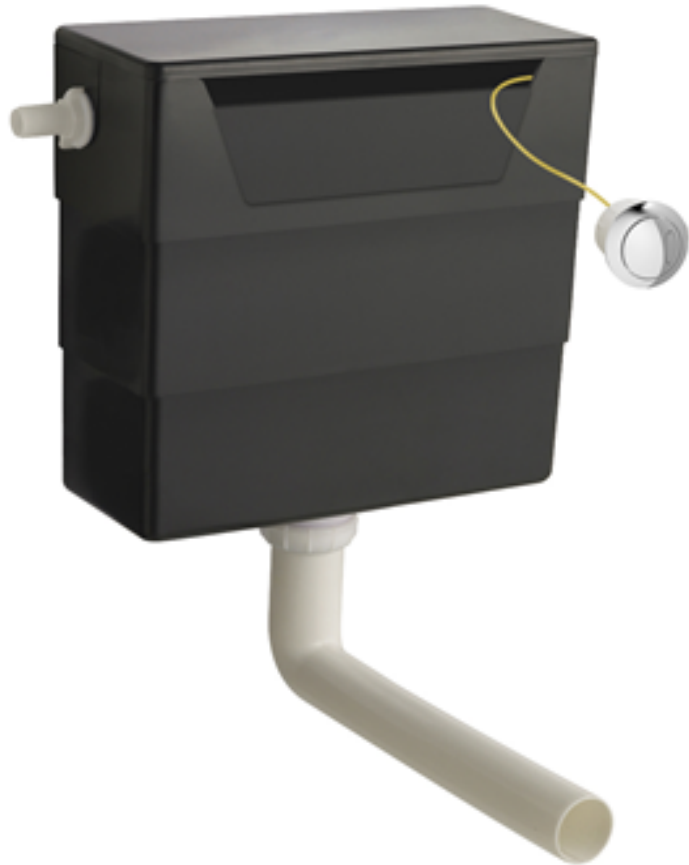

Sales Code: FUZDE003

Description: Wh 400 Satin Anthracite Unit Wc & Tap

Packaging Details

Barcode: 5056678405215

Sales Code: FLT1490

Description: 400 W/H Single Door Unit Inc Basin

Product Dimensions

Height (mm):	438
Width (mm):	400
Depth (mm):	222
Nett Weight (kg):	13.2

Outer Box Dimensions (If Applicable)

Height (mm):	
Width (mm):	
Length (mm):	
Depth (mm):	
Gross Weight (kg):	
Barcode:	5056211893158

Product Details

Country of Origin:	China
Fitting Instruction:	No
CE & UKCA:	
Product Material:	ABS
Heating Element Wattage:	Not Applicable
Colour/Finish:	Brushed Brass
Product Diameter:	
Connection Size:	N/A

Sales Code: XTY006

Description: Cable Conc Universal Access Cistern

Product Dimensions

Length (mm):	
Width (mm):	303
Height (mm):	334
Depth (mm):	136
Nett Weight (kg):	2.23

Packaging Dimensions

Height (mm):	345
Width (mm):	145
Depth (mm):	320
Gross Weight (kg):	2.23