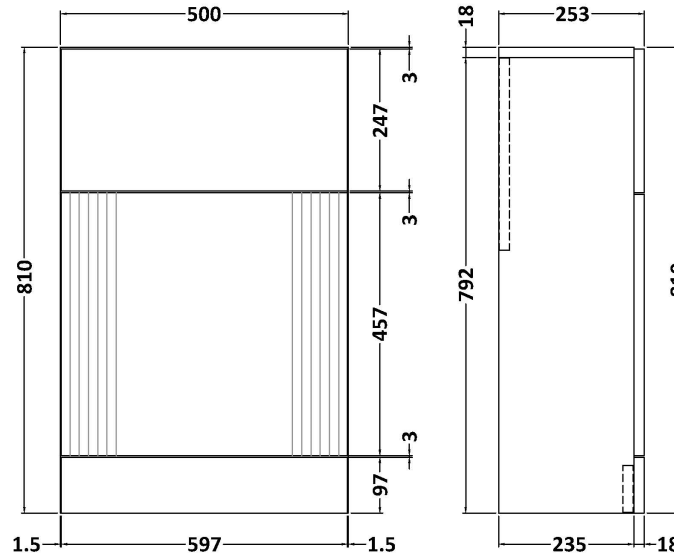

Sales Code: FUZDE003

Description: Wh 400 Satin Anthracite Unit Wc & Tap

Packaging Details

Barcode: 5056678405215

Sales Code: FLT1490

Description: 400 W/H Single Door Unit Inc Basin

Product Dimensions

Height (mm):	438
Width (mm):	400
Depth (mm):	222
Nett Weight (kg):	13.2

Packaging Dimensions

Height (mm):	465
Width (mm):	245
Depth (mm):	410
Gross Weight (kg):	13.2

Packaging Data

Box Colour:	Brown Cardboard Box - Printed
Box Qty:	1
Label Size:	100 x 50
Label Colour:	Not Applicable
Label Qty:	0

Outer Box Dimensions (If Applicable)

Height (mm):	
Width (mm):	
Depth (mm):	
Gross Weight (kg):	
Barcode:	5056462643069

Product Details

Country of Origin:	China
Fitting Instruction:	No
CE & UKCA:	No
FSC Certified Materials:	Yes
Colour:	Satin Soft Black
Construction Method:	Cam & Wood Dowel
Construction Type:	Rigid
Cabinet Finish:	MFC Painted Matt
Fascia Finish:	MFC Painted Matt
Cabinet Thickness (mm):	16
Fascia Thickness (mm):	18
Drawer Included:	No
Drawer Type:	Not Applicable
No of Shelves:	0
Hinge Type:	95 Degree Clip-On Soft Close
Hinge Included:	Yes
Adjustable Legs:	No
Fixings Included:	Yes
Handle Style:	Modern
Waste Shroud:	No
Handle Included:	Yes
Handle Type:	Finger Pull

Sales Code: FLT1441

Description: 500 Wc Unit

Product Dimensions

Height (mm):	810
Width (mm):	500
Depth (mm):	253
Nett Weight (kg):	18.5

Packaging Dimensions

Height (mm):	830
Width (mm):	620
Depth (mm):	275
Gross Weight (kg):	19