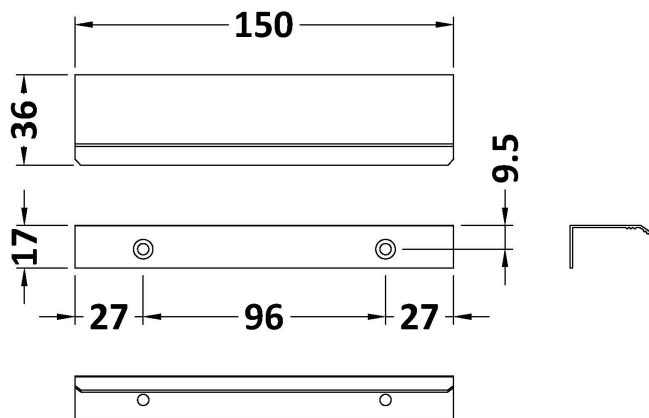

Outer Box Dimensions (If Applicable)

Height (mm):	
Width (mm):	
Length (mm):	
Depth (mm):	
Gross Weight (kg):	
Barcode:	5056211893158

Product Details

Country of Origin:	China
Fitting Instruction:	No
CE & UKCA:	
Product Material:	ABS
Heating Element Wattage:	Not Applicable
Colour/Finish:	Brushed Brass
Product Diameter:	
Connection Size:	N/A

Sales Code: XTY006

Description: Cable Conc Universal Access Cistern

Product Dimensions

Length (mm):	
Width (mm):	303
Height (mm):	334
Depth (mm):	136
Nett Weight (kg):	2.23

Packaging Dimensions

Height (mm):	345
Width (mm):	145
Depth (mm):	320
Gross Weight (kg):	2.23

Packaging Data

Box Colour:	Brown Cardboard Box
Box Qty:	1
Label Size:	100 x 50
Label Colour:	White Label
Label Qty:	2

Outer Box Dimensions (If Applicable)

Height (mm):	
Width (mm):	
Length (mm):	
Depth (mm):	
Gross Weight (kg):	2
Barcode:	5055146182566

Sales Code: H324

Description: Finger Pull Handle 150mm

Product Dimensions

Length (mm):	
Width (mm):	150
Height (mm):	17
Depth (mm):	36
Nett Weight (kg):	0.96

Packaging Dimensions

Height (mm):	150
Width (mm):	20
Depth (mm):	30
Gross Weight (kg):	0.96