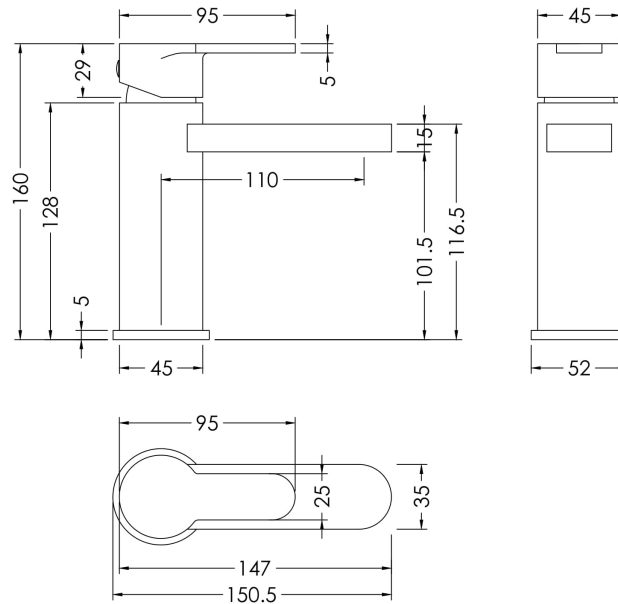

Sales Code: FLT1441

Description: 500 Wc Unit

Product Dimensions

Height (mm):	810
Width (mm):	500
Depth (mm):	253
Nett Weight (kg):	18.5

Packaging Dimensions

Height (mm):	830
Width (mm):	620
Depth (mm):	275
Gross Weight (kg):	19

Packaging Data

Box Colour:	Brown Cardboard Box
Box Qty:	1
Label Size:	100 x 50
Label Colour:	White Label
Label Qty:	2

Outer Box Dimensions (If Applicable)

Height (mm):	
Width (mm):	
Depth (mm):	
Gross Weight (kg):	
Barcode:	5056211872023

Sales Code: WIN805

Description: Windon Mono Basin Mixer P/B Waste

Product Dimensions

Height (mm):	160
Width (mm):	50
Depth (mm):	152
Length (mm):	
Nett Weight (kg):	2.08

Packaging Dimensions

Height (mm):	95
Width (mm):	240
Depth (mm):	285
Gross Weight (kg):	2.08

Sales Code: H324

Description: Finger Pull Handle 150mm

Product Dimensions

Length (mm):	
Width (mm):	150
Height (mm):	17
Depth (mm):	36
Nett Weight (kg):	0.96

Packaging Dimensions

Height (mm):	150
Width (mm):	20
Depth (mm):	30
Gross Weight (kg):	0.96