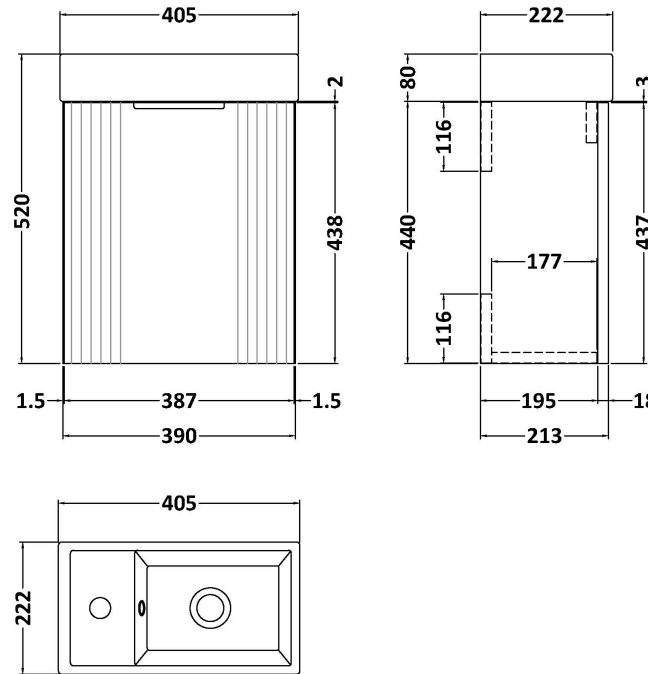

Sales Code: FUZDE003

Description: Wh 400 Satin Anthracite Unit Wc & Tap

Packaging Details

Barcode: 5056678405215

Sales Code: FLT1490

Description: 400 W/H Single Door Unit Inc Basin

Product Dimensions

Height (mm):	438
Width (mm):	400
Depth (mm):	222
Nett Weight (kg):	13.2

Packaging Dimensions

Height (mm):	465
Width (mm):	245
Depth (mm):	410
Gross Weight (kg):	13.2

Packaging Data

Box Colour:	Brown Cardboard Box - Printed
Box Qty:	1
Label Size:	100 x 50
Label Colour:	Not Applicable
Label Qty:	0

Sales Code: FLT1441

Description: 500 Wc Unit

Product Dimensions

Height (mm):	810
Width (mm):	500
Depth (mm):	253
Nett Weight (kg):	18.5

Packaging Dimensions

Height (mm):	830
Width (mm):	620
Depth (mm):	275
Gross Weight (kg):	19

Sales Code: WIN805

Description: Windon Mono Basin Mixer P/B Waste

Product Dimensions

Height (mm):	160
Width (mm):	50
Depth (mm):	152
Length (mm):	
Nett Weight (kg):	2.08

Packaging Dimensions

Height (mm):	95
Width (mm):	240
Depth (mm):	285
Gross Weight (kg):	2.08