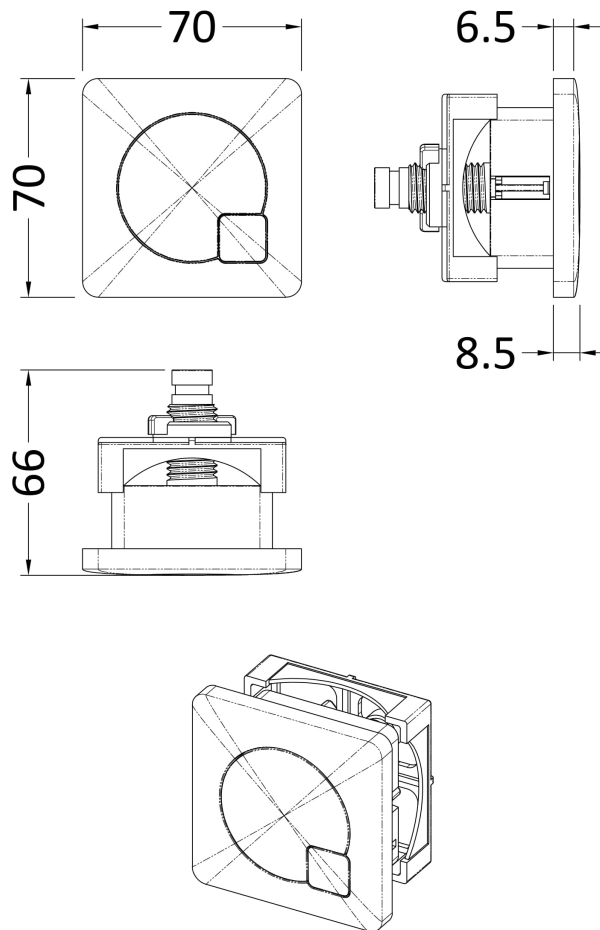

Sales Code: WIN805

Description: Windon Mono Basin Mixer P/B Waste

Product Dimensions

Height (mm):	160
Width (mm):	50
Depth (mm):	152
Length (mm):	
Nett Weight (kg):	2.08

Packaging Dimensions

Height (mm):	95
Width (mm):	240
Depth (mm):	285
Gross Weight (kg):	2.08

Flow Rates: (Litres Per Min)	0.1 bar: 2.8	0.5 bar: 7.9	1 bar: 11.4	2 bar: 16.4	3 bar: 20.1
Pipe Size:	1/2"				
Pipe Centres:	N/A				

Sales Code: MDPB03

Description: Square Dual Flush Push Button

Product Dimensions

Outer Box Dimensions (If Applicable)

Height (mm):	
Width (mm):	
Length (mm):	
Depth (mm):	
Gross Weight (kg):	
Barcode:	5056211893158

Product Details

Country of Origin:	China
Fitting Instruction:	No
CE & UKCA:	
Product Material:	ABS
Heating Element Wattage:	Not Applicable
Colour/Finish:	Brushed Brass
Product Diameter:	
Connection Size:	N/A

Sales Code: XTY006

Description: Cable Conc Universal Access Cistern

Product Dimensions

Length (mm):	
Width (mm):	303
Height (mm):	334
Depth (mm):	136
Nett Weight (kg):	2.23

Packaging Dimensions

Height (mm):	345
Width (mm):	145
Depth (mm):	320
Gross Weight (kg):	2.23