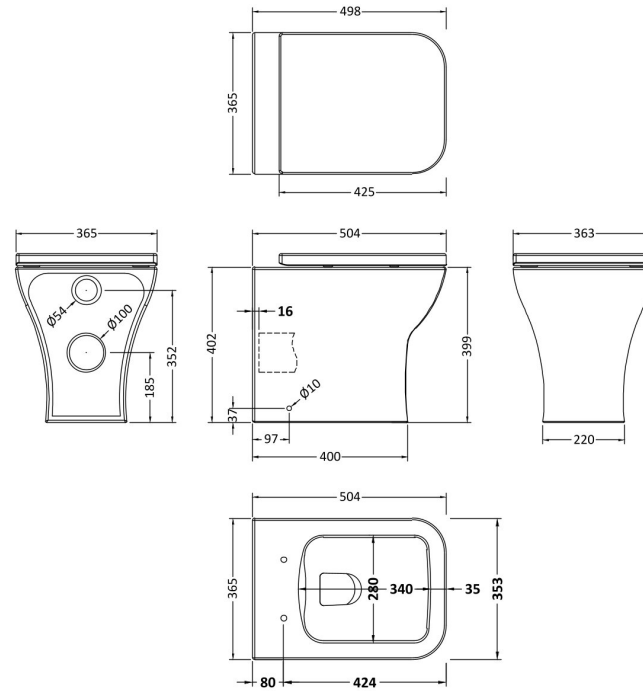

Sales Code: FLT1441

Description: 500 Wc Unit

Product Dimensions

Height (mm):	810
Width (mm):	500
Depth (mm):	253
Nett Weight (kg):	18.5

Packaging Dimensions

Height (mm):	830
Width (mm):	620
Depth (mm):	275
Gross Weight (kg):	19

Packaging Data

Box Colour:	Brown Cardboard Box - Printed
Box Qty:	0
Label Size:	0 x 0
Label Colour:	Not Applicable
Label Qty:	0

Outer Box Dimensions (If Applicable)

Height (mm):	
Width (mm):	
Depth (mm):	
Gross Weight (kg):	
Barcode:	5056462661186

Sales Code: NCG406

Description: Ava Rimless Btw Pan & Sc Seat

Product Dimensions

Height (mm):	410
Width (mm):	365
Depth (mm):	500
Nett Weight (kg):	22

Packaging Dimensions

Height (mm):	420
Width (mm):	395
Depth (mm):	540
Gross Weight (kg):	22.59

Sales Code: H324

Description: Finger Pull Handle 150mm

Product Dimensions

Length (mm):	
Width (mm):	150
Height (mm):	17
Depth (mm):	36
Nett Weight (kg):	0.96

Packaging Dimensions

Height (mm):	150
Width (mm):	20
Depth (mm):	30
Gross Weight (kg):	0.96