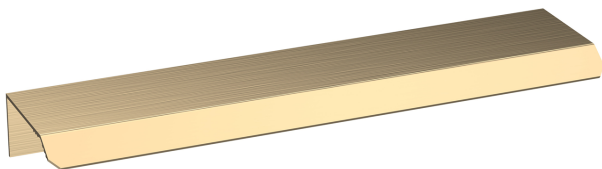

Sales Code: H324

Description: Finger Pull Handle 150mm

Product Dimensions

Length (mm):	
Width (mm):	150
Height (mm):	17
Depth (mm):	36
Nett Weight (kg):	0.96

Packaging Dimensions

Height (mm):	150
Width (mm):	20
Depth (mm):	30
Gross Weight (kg):	0.96

Packaging Data

Box Colour:	Polybagged
Box Qty:	1
Label Size:	100 x 50
Label Colour:	White Label
Label Qty:	1

Outer Box Dimensions (If Applicable)

Height (mm):	
Width (mm):	
Length (mm):	
Depth (mm):	
Gross Weight (kg):	
Barcode:	5056462656496

Product Details

Country of Origin:	China
Fitting Instruction:	No
CE & UKCA:	N/A
Product Material:	Aluminium
Heating Element Wattage:	Not Applicable
Colour/Finish:	Brushed Brass
Product Diameter:	N/A
Connection Size:	96 mm