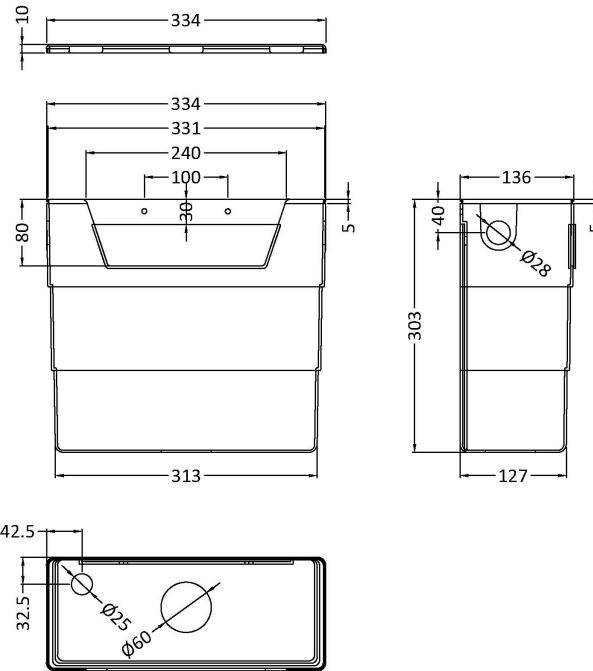

Length (mm):	
Width (mm):	70
Height (mm):	70
Depth (mm):	99
Nett Weight (kg):	0.2

Packaging Dimensions

Height (mm):	80
Width (mm):	155
Depth (mm):	80
Gross Weight (kg):	0.2

Packaging Data

Box Colour:	White Cardboard Box
Box Qty:	1
Label Size:	100 x 50
Label Colour:	White Label
Label Qty:	1

Outer Box Dimensions (If Applicable)

Height (mm):	
Width (mm):	
Length (mm):	
Depth (mm):	
Gross Weight (kg):	
Barcode:	5056211893158

Product Details

Country of Origin:	China
Fitting Instruction:	No
CE & UKCA:	
Product Material:	ABS
Heating Element Wattage:	Not Applicable
Colour/Finish:	Brushed Brass
Product Diameter:	
Connection Size:	N/A

Sales Code: XTY006

Description: Cable Conc Universal Access Cistern

Product Dimensions

Length (mm):	
Width (mm):	303
Height (mm):	334
Depth (mm):	136
Nett Weight (kg):	2.23

Packaging Dimensions

Height (mm):	345
Width (mm):	145
Depth (mm):	320
Gross Weight (kg):	2.23

Sales Code: H324

Description: Finger Pull Handle 150mm

Product Dimensions

Length (mm):	
Width (mm):	150
Height (mm):	17
Depth (mm):	36
Nett Weight (kg):	0.96

Packaging Dimensions

Height (mm):	150
Width (mm):	20
Depth (mm):	30
Gross Weight (kg):	0.96