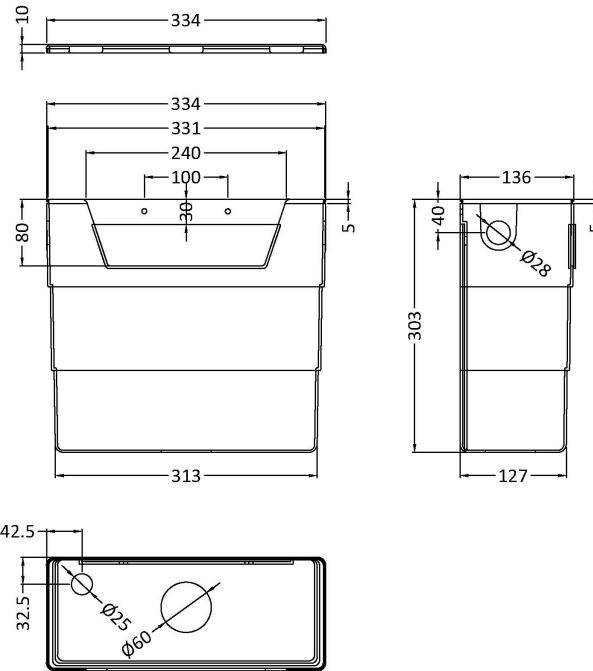

### Outer Box Dimensions (If Applicable)

Height (mm):	500
Width (mm):	500
Depth (mm):	300
Length (mm):	

Gross Weight (kg):	
Barcode:	5056462621012

### Product Dimensions

Length (mm):	
Width (mm):	70
Height (mm):	70
Depth (mm):	99
Nett Weight (kg):	0.2

### Outer Box Dimensions (If Applicable)

Height (mm):	
Width (mm):	
Length (mm):	
Depth (mm):	
Gross Weight (kg):	
Barcode:	5056211893158

### Product Dimensions

Length (mm):	
Width (mm):	303
Height (mm):	334
Depth (mm):	136
Nett Weight (kg):	2.23