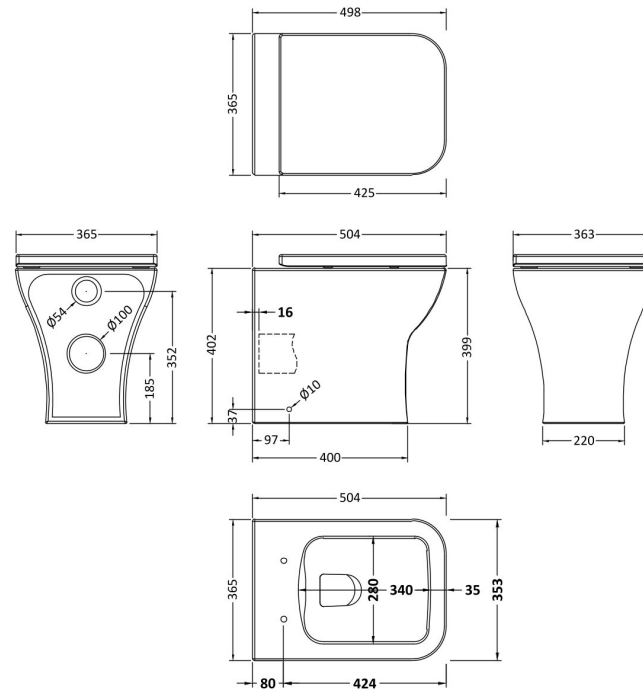

Sales Code: NCG406

Description: Ava Rimless Btw Pan & Sc Seat

Product Dimensions

Height (mm):	410
Width (mm):	365
Depth (mm):	500
Nett Weight (kg):	22

Packaging Dimensions

Height (mm):	420
Width (mm):	395
Depth (mm):	540
Gross Weight (kg):	22.59

Packaging Data

Box Colour:	Brown Cardboard Box
Box Qty:	1
Label Size:	100 x 50
Label Colour:	White Label
Label Qty:	2

Outer Box Dimensions (If Applicable)

Height (mm):	
Width (mm):	
Depth (mm):	
Gross Weight (kg):	
Barcode:	5056211872023

Product Details

Country of Origin:	China
Fitting Instruction:	No
Certification: CE & UKCA:	No
WRAS:	N/A
WRAS No:	N/A
Product Material:	Vitreous China
Fitting Supplied:	No

Pans/Bidets: Trap Style: P Trap Includes Seat: Yes

Seats: Seat Type: N/A Material: Polypropylene
Function: Soft Close Hinge Type: Top Fix, Quick Release
Hinge Material: Stainless Steel

Cisterns: Operating Type: Not Applicable Fittings: Not Applicable
Lever Type: N/A

Basins: Tap Hole: Not Applicable Chain Stay Hole: Not Applicable
Template: Not Applicable Waste Type Req: Not Applicable
Overflow Inc: Not Applicable Overflow Cover: Not Applicable
Inner Bowl Depth (mm): N/A