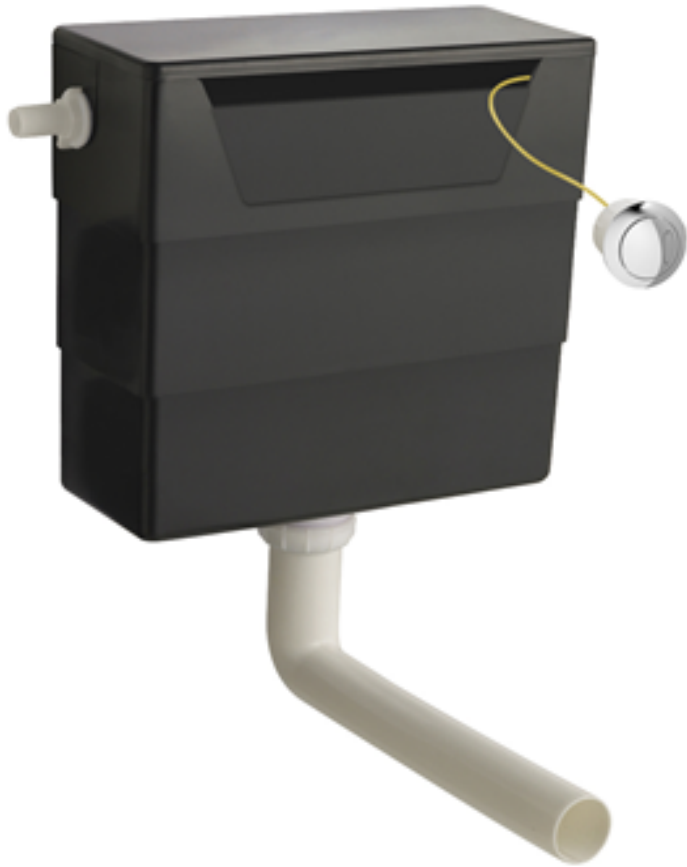

Sales Code: XTY006

Description: Cable Conc Universal Access Cistern

Product Dimensions

Length (mm):	
Width (mm):	303
Height (mm):	334
Depth (mm):	136
Nett Weight (kg):	2.23

Packaging Dimensions

Height (mm):	345
Width (mm):	145
Depth (mm):	320
Gross Weight (kg):	2.23

Packaging Data

Box Colour:	Brown Cardboard Box
Box Qty:	1
Label Size:	100 x 50
Label Colour:	White Label
Label Qty:	2

Outer Box Dimensions (If Applicable)

Height (mm):	
Width (mm):	
Length (mm):	
Depth (mm):	
Gross Weight (kg):	2
Barcode:	5055146182566

Product Details

Country of Origin:	China
Fitting Instruction:	No
CE & UKCA:	Yes
Product Material:	Hd Polyethylene
Heating Element Wattage:	Not Applicable
Colour/Finish:	Chrome
Product Diameter:	Not Applicable
Connection Size:	1/2" Bsp