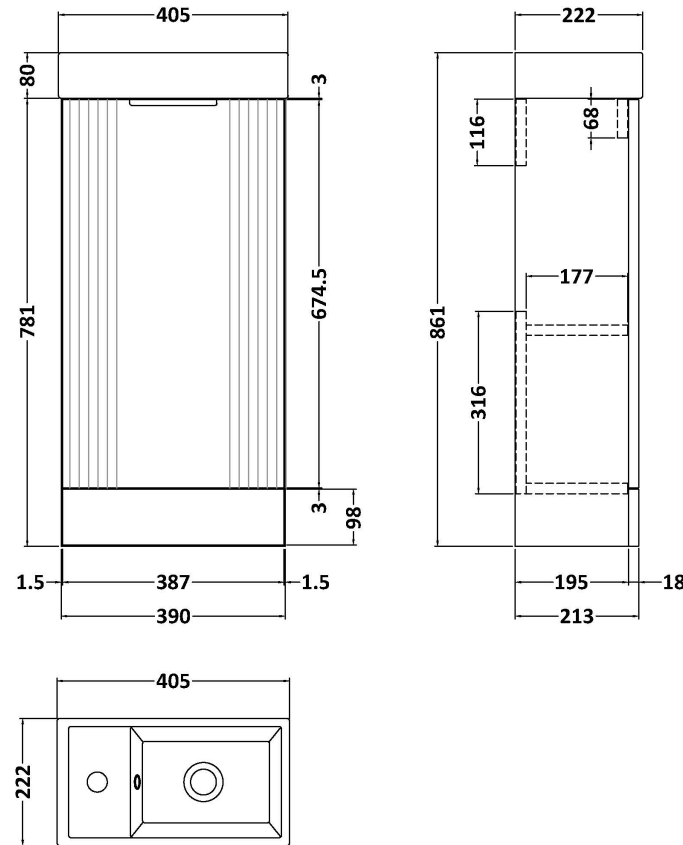

### Product Dimensions

Height (mm):	781
Width (mm):	400
Depth (mm):	222
Nett Weight (kg):	17.5

### Packaging Dimensions

Height (mm):	830
Width (mm):	240
Depth (mm):	410
Gross Weight (kg):	18.5

### Product Dimensions

Height (mm):	810
Width (mm):	500
Depth (mm):	253
Nett Weight (kg):	18.5

### Packaging Dimensions

Height (mm):	830
Width (mm):	620
Depth (mm):	275
Gross Weight (kg):	19