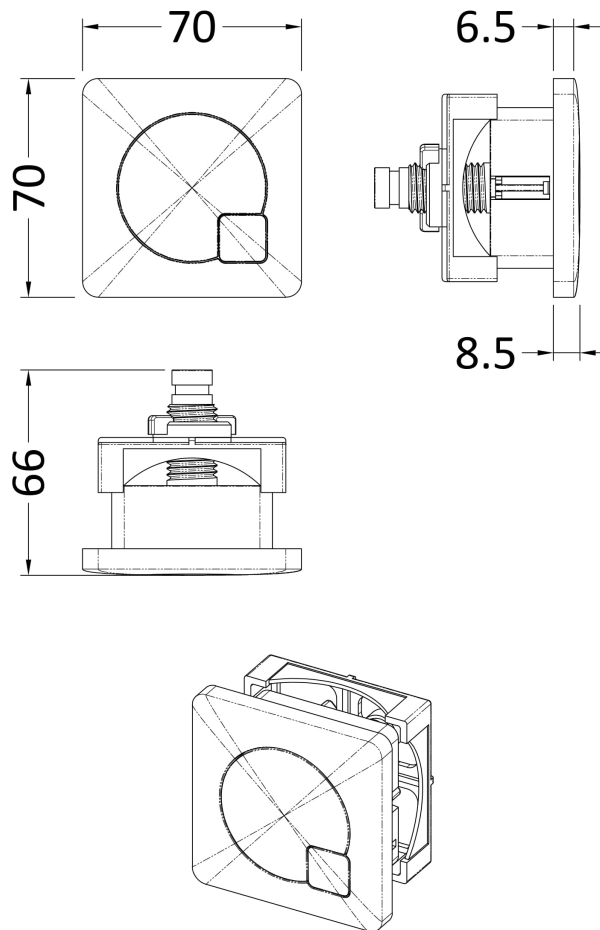

### Product Dimensions

Height (mm):	160
Width (mm):	50
Depth (mm):	152
Length (mm):	
Nett Weight (kg):	2.08

### Packaging Dimensions

Height (mm):	95
Width (mm):	240
Depth (mm):	285
Gross Weight (kg):	2.08

### Outer Box Dimensions (If Applicable)

Height (mm):	500
Width (mm):	500
Depth (mm):	300
Length (mm):	

Gross Weight (kg):	
Barcode:	5056462621012

### Product Dimensions

Length (mm):	
Width (mm):	70
Height (mm):	70
Depth (mm):	99
Nett Weight (kg):	0.2