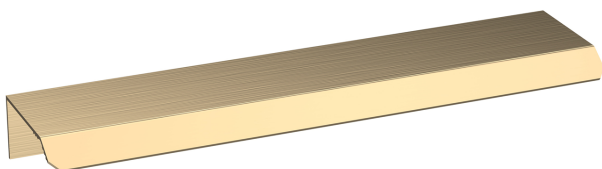

Sales Code: H324

Description: Finger Pull Handle 150mm

Product Dimensions

Length (mm):	
Width (mm):	150
Height (mm):	17
Depth (mm):	36
Nett Weight (kg):	0.96

Packaging Dimensions

Height (mm):	150
Width (mm):	20
Depth (mm):	30
Gross Weight (kg):	0.96

Packaging Data

Box Colour:	Polybagged
Box Qty:	1
Label Size:	100 x 50
Label Colour:	White Label
Label Qty:	1

Outer Box Dimensions (If Applicable)

Height (mm):	
Width (mm):	
Length (mm):	
Depth (mm):	
Gross Weight (kg):	
Barcode:	5056462656496

Product Details

Country of Origin:	China
Fitting Instruction:	No
CE & UKCA:	N/A
Product Material:	Aluminium
Heating Element Wattage:	Not Applicable
Colour/Finish:	Brushed Brass
Product Diameter:	N/A
Connection Size:	96 mm