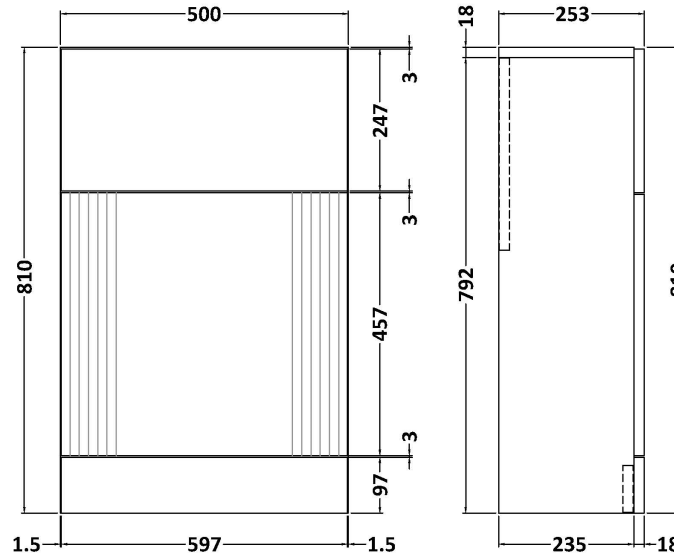

### Product Dimensions

Height (mm):	781
Width (mm):	400
Depth (mm):	222
Nett Weight (kg):	17.5

### Packaging Dimensions

Height (mm):	830
Width (mm):	240
Depth (mm):	410
Gross Weight (kg):	18.5

### Outer Box Dimensions (If Applicable)

Height (mm):	
Width (mm):	
Depth (mm):	
Gross Weight (kg):	
Barcode:	5056462639550

### Product Dimensions

Height (mm):	810
Width (mm):	500
Depth (mm):	253
Nett Weight (kg):	18.5