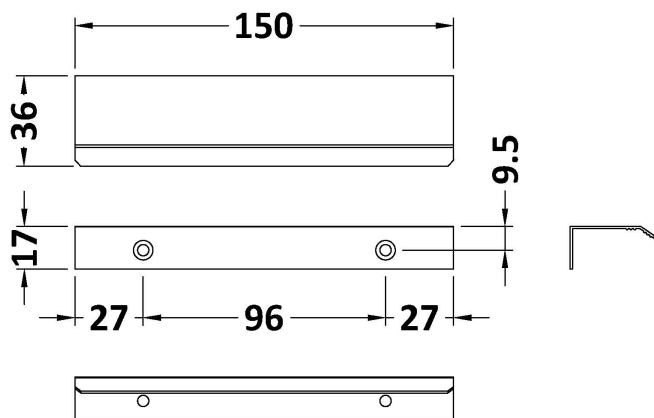

Sales Code: H324

Description: Finger Pull Handle 150mm

Product Dimensions

Length (mm):	
Width (mm):	150
Height (mm):	17
Depth (mm):	36
Nett Weight (kg):	0.96

Packaging Dimensions

Height (mm):	150
Width (mm):	20
Depth (mm):	30
Gross Weight (kg):	0.96

Packaging Data

Box Colour:	Polybagged
Box Qty:	1
Label Size:	100 x 50
Label Colour:	White Label
Label Qty:	1

Outer Box Dimensions (If Applicable)

Height (mm):	
Width (mm):	
Length (mm):	
Depth (mm):	
Gross Weight (kg):	
Barcode:	5056462656496

Product Details

Country of Origin:	China
Fitting Instruction:	No
CE & UKCA:	N/A
Product Material:	Aluminium
Heating Element Wattage:	Not Applicable
Colour/Finish:	Brushed Brass
Product Diameter:	N/A
Connection Size:	96 mm