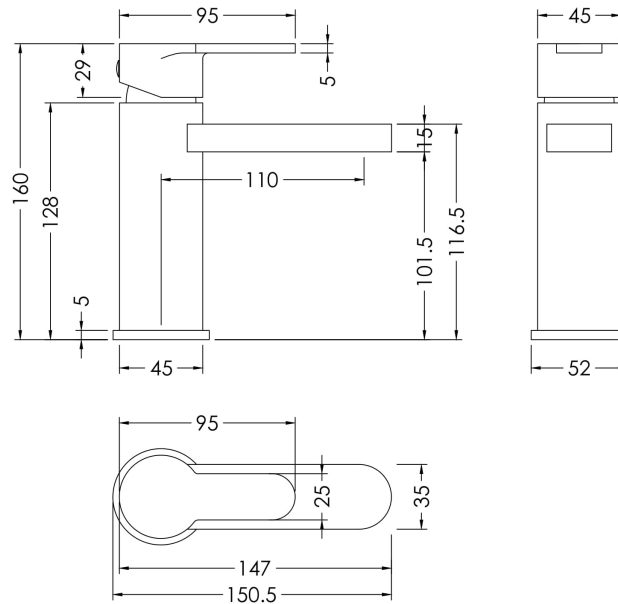

### Product Dimensions

Height (mm):	781
Width (mm):	400
Depth (mm):	222
Nett Weight (kg):	17.5

### Product Dimensions

Height (mm):	810
Width (mm):	500
Depth (mm):	253
Nett Weight (kg):	18.5

### Packaging Dimensions

Height (mm):	830
Width (mm):	620
Depth (mm):	275
Gross Weight (kg):	19

### Product Dimensions

Height (mm):	160
Width (mm):	50
Depth (mm):	152
Length (mm):	
Nett Weight (kg):	2.08