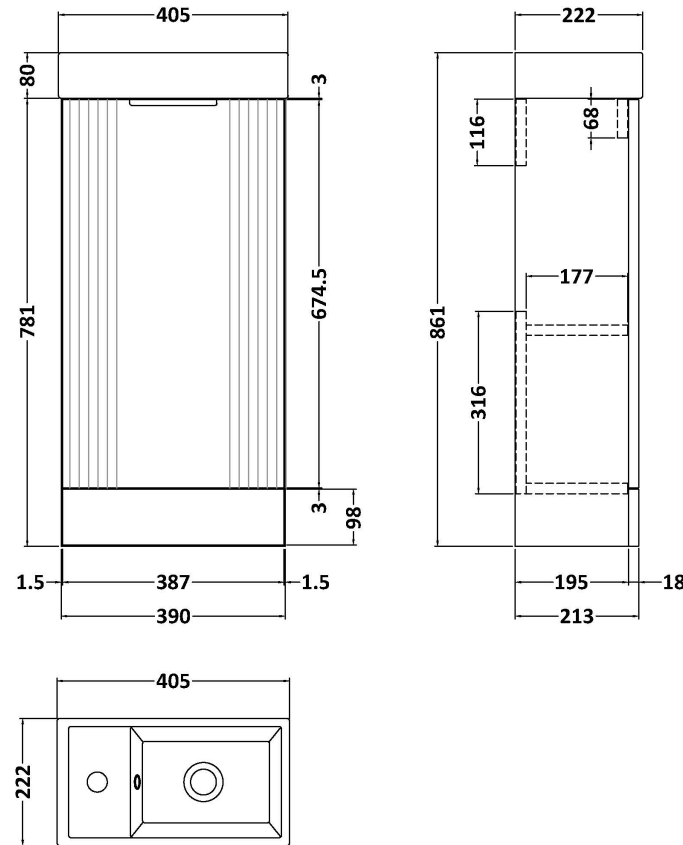

Sales Code: FUZDE009

Description: Fs 400 Satin Blue Unit Wc & Tap

Packaging Details

Barcode: 5056678405277

Sales Code: FLT320

Description: 400 F/S Single Door Unit Inc Basin

Product Dimensions

Height (mm):	781
Width (mm):	400
Depth (mm):	222
Nett Weight (kg):	17.5

Packaging Dimensions

Height (mm):	830
Width (mm):	240
Depth (mm):	410
Gross Weight (kg):	18.5

Packaging Data

Box Colour:	Brown Cardboard Box - Printed
Box Qty:	1
Label Size:	100 x 50
Label Colour:	Not Applicable
Label Qty:	0

Sales Code: FLT341

Description: 500 Wc Unit

Product Dimensions

Height (mm):	810
Width (mm):	500
Depth (mm):	253
Nett Weight (kg):	18.5

Packaging Dimensions

Height (mm):	830
Width (mm):	620
Depth (mm):	275
Gross Weight (kg):	19

Sales Code: WIN805

Description: Windon Mono Basin Mixer P/B Waste

Product Dimensions

Height (mm):	160
Width (mm):	50
Depth (mm):	152
Length (mm):	
Nett Weight (kg):	2.08

Packaging Dimensions

Height (mm):	95
Width (mm):	240
Depth (mm):	285
Gross Weight (kg):	2.08