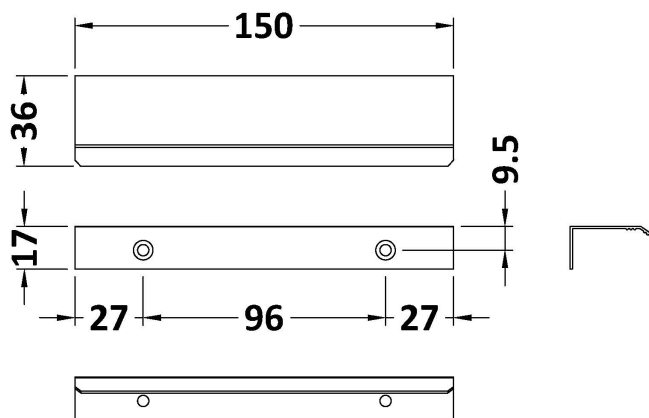

Outer Box Dimensions (If Applicable)

Height (mm):	
Width (mm):	
Length (mm):	
Depth (mm):	
Gross Weight (kg):	
Barcode:	5056211893158

Product Details

Country of Origin:	China
Fitting Instruction:	No
CE & UKCA:	
Product Material:	ABS
Heating Element Wattage:	Not Applicable
Colour/Finish:	Brushed Brass
Product Diameter:	
Connection Size:	N/A

Sales Code: XTY006

Description: Cable Conc Universal Access Cistern

Product Dimensions

Length (mm):	
Width (mm):	303
Height (mm):	334
Depth (mm):	136
Nett Weight (kg):	2.23

Packaging Dimensions

Height (mm):	345
Width (mm):	145
Depth (mm):	320
Gross Weight (kg):	2.23

Packaging Data

Box Colour:	Brown Cardboard Box
Box Qty:	1
Label Size:	100 x 50
Label Colour:	White Label
Label Qty:	2

Outer Box Dimensions (If Applicable)

Height (mm):	
Width (mm):	
Length (mm):	
Depth (mm):	
Gross Weight (kg):	2
Barcode:	5055146182566

Sales Code: H324

Description: Finger Pull Handle 150mm

Product Dimensions

Length (mm):	
Width (mm):	150
Height (mm):	17
Depth (mm):	36
Nett Weight (kg):	0.96

Packaging Dimensions

Height (mm):	150
Width (mm):	20
Depth (mm):	30
Gross Weight (kg):	0.96