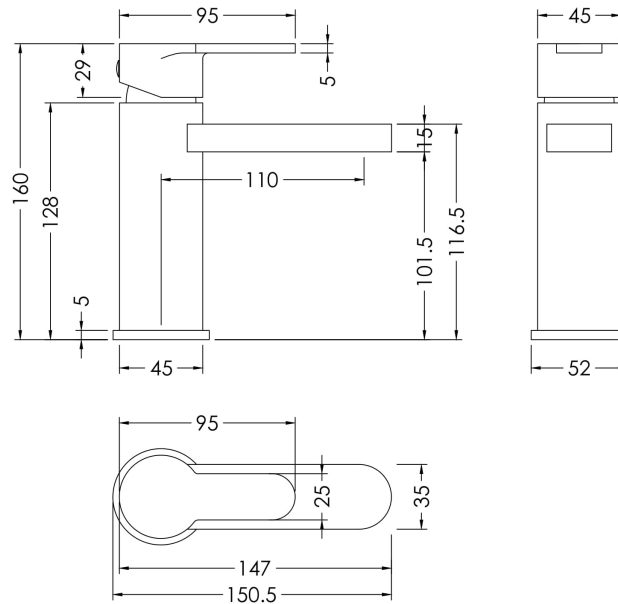

Sales Code: FLT341

Description: 500 Wc Unit

Product Dimensions

Height (mm):	810
Width (mm):	500
Depth (mm):	253
Nett Weight (kg):	18.5

Packaging Dimensions

Height (mm):	830
Width (mm):	620
Depth (mm):	275
Gross Weight (kg):	19

Packaging Data

Box Colour:	Brown Cardboard Box
Box Qty:	1
Label Size:	100 x 50
Label Colour:	White Label
Label Qty:	2

Outer Box Dimensions (If Applicable)

Height (mm):	
Width (mm):	
Depth (mm):	
Gross Weight (kg):	
Barcode:	5056211872023

Sales Code: WIN805

Description: Windon Mono Basin Mixer P/B Waste

Product Dimensions

Height (mm):	160
Width (mm):	50
Depth (mm):	152
Length (mm):	
Nett Weight (kg):	2.08

Packaging Dimensions

Height (mm):	95
Width (mm):	240
Depth (mm):	285
Gross Weight (kg):	2.08

Sales Code: H324

Description: Finger Pull Handle 150mm

Product Dimensions

Length (mm):	
Width (mm):	150
Height (mm):	17
Depth (mm):	36
Nett Weight (kg):	0.96

Packaging Dimensions

Height (mm):	150
Width (mm):	20
Depth (mm):	30
Gross Weight (kg):	0.96