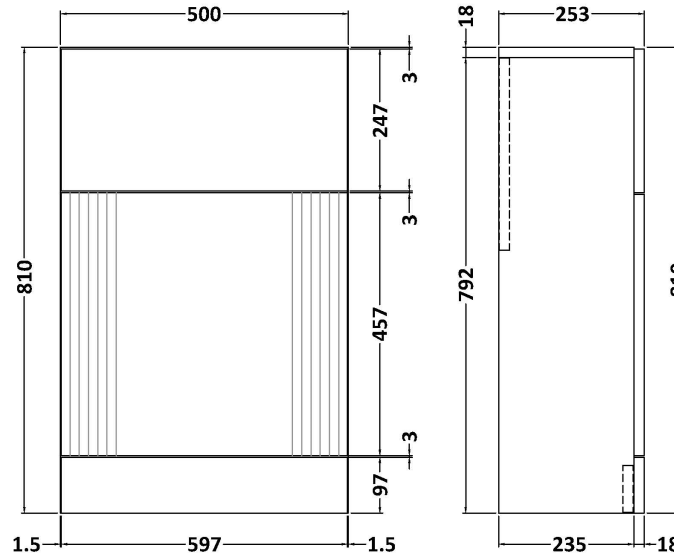

Sales Code: FUZDE009

Description: Fs 400 Satin Blue Unit Wc & Tap

Packaging Details

Barcode: 5056678405277

Sales Code: FLT320

Description: 400 F/S Single Door Unit Inc Basin

Product Dimensions

Height (mm):	781
Width (mm):	400
Depth (mm):	222
Nett Weight (kg):	17.5

Packaging Dimensions

Height (mm):	830
Width (mm):	240
Depth (mm):	410
Gross Weight (kg):	18.5

Packaging Data

Box Colour:	Brown Cardboard Box - Printed
Box Qty:	1
Label Size:	100 x 50
Label Colour:	Not Applicable
Label Qty:	0

Outer Box Dimensions (If Applicable)

Height (mm):	
Width (mm):	
Depth (mm):	
Gross Weight (kg):	
Barcode:	5056462639505

Product Details

Country of Origin:	China
Fitting Instruction:	No
CE & UKCA:	No
FSC Certified Materials:	Yes
Colour:	Satin Blue
Construction Method:	Cam & Wood Dowel
Construction Type:	Rigid
Cabinet Finish:	MFC Painted Matt
Fascia Finish:	Mdf Painted Matt
Cabinet Thickness (mm):	16
Fascia Thickness (mm):	18
Drawer Included:	No
Drawer Type:	Not Applicable
No of Shelves:	1
Hinge Type:	95 Degree Clip-On Soft Close
Hinge Included:	Yes
Adjustable Legs:	No
Fixings Included:	No
Handle Style:	Modern
Waste Shroud:	No
Handle Included:	Yes
Handle Type:	Finger Pull

Sales Code: FLT341

Description: 500 Wc Unit

Product Dimensions

Height (mm):	810
Width (mm):	500
Depth (mm):	253
Nett Weight (kg):	18.5

Packaging Dimensions

Height (mm):	830
Width (mm):	620
Depth (mm):	275
Gross Weight (kg):	19