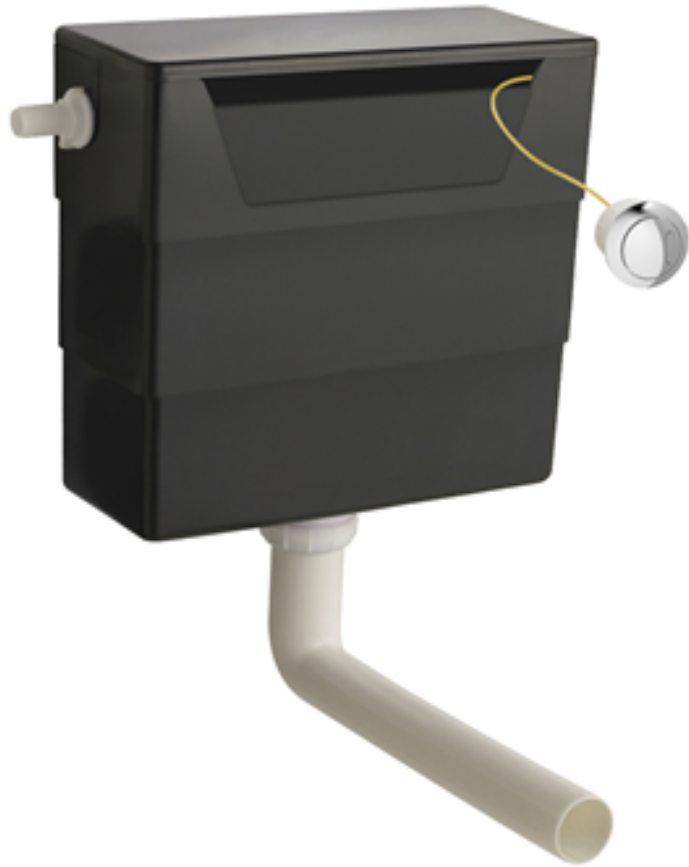

Sales Code: FUZDE009

Description: Fs 400 Satin Blue Unit Wc & Tap

Packaging Details

Barcode: 5056678405277

Sales Code: FLT320

Description: 400 F/S Single Door Unit Inc Basin

Product Dimensions

Height (mm):	781
Width (mm):	400
Depth (mm):	222
Nett Weight (kg):	17.5

Outer Box Dimensions (If Applicable)

Height (mm):	
Width (mm):	
Length (mm):	
Depth (mm):	
Gross Weight (kg):	
Barcode:	5056211893158

Product Details

Country of Origin:	China
Fitting Instruction:	No
CE & UKCA:	
Product Material:	ABS
Heating Element Wattage:	Not Applicable
Colour/Finish:	Brushed Brass
Product Diameter:	
Connection Size:	N/A

Sales Code: XTY006

Description: Cable Conc Universal Access Cistern

Product Dimensions

Length (mm):	
Width (mm):	303
Height (mm):	334
Depth (mm):	136
Nett Weight (kg):	2.23

Packaging Dimensions

Height (mm):	345
Width (mm):	145
Depth (mm):	320
Gross Weight (kg):	2.23