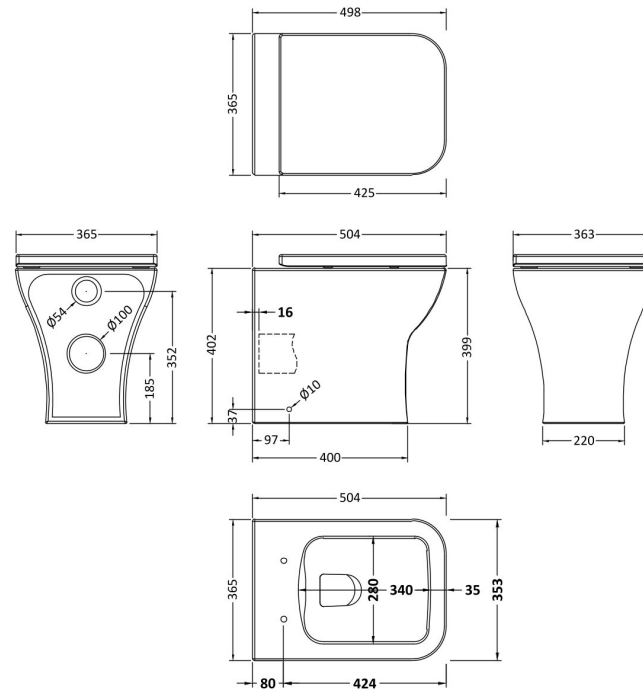

Sales Code: FLT341

Description: 500 Wc Unit

Product Dimensions

Height (mm):	810
Width (mm):	500
Depth (mm):	253
Nett Weight (kg):	18.5

Packaging Dimensions

Height (mm):	830
Width (mm):	620
Depth (mm):	275
Gross Weight (kg):	19

Packaging Data

Box Colour:	Brown Cardboard Box - Printed
Box Qty:	0
Label Size:	0 x 0
Label Colour:	Not Applicable
Label Qty:	0

Outer Box Dimensions (If Applicable)

Height (mm):	
Width (mm):	
Depth (mm):	
Gross Weight (kg):	
Barcode:	5056462655628

Sales Code: NCG406

Description: Ava Rimless Btw Pan & Sc Seat

Product Dimensions

Height (mm):	410
Width (mm):	365
Depth (mm):	500
Nett Weight (kg):	22

Packaging Dimensions

Height (mm):	420
Width (mm):	395
Depth (mm):	540
Gross Weight (kg):	22.59

Sales Code: H324

Description: Finger Pull Handle 150mm

Product Dimensions

Length (mm):	
Width (mm):	150
Height (mm):	17
Depth (mm):	36
Nett Weight (kg):	0.96

Packaging Dimensions

Height (mm):	150
Width (mm):	20
Depth (mm):	30
Gross Weight (kg):	0.96