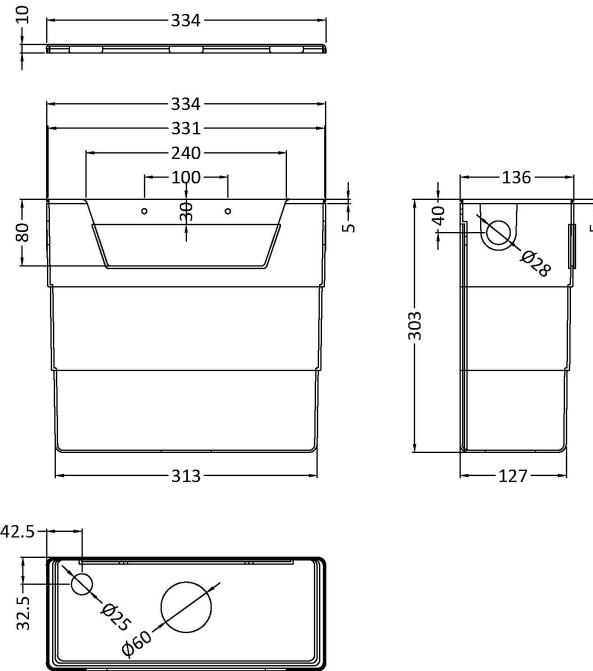

### Outer Box Dimensions (If Applicable)

Height (mm):	400
Width (mm):	280
Depth (mm):	560
Length (mm):	
Gross Weight (kg):	10
Barcode:	5055275870921

### Product Dimensions

Length (mm):	
Width (mm):	70
Height (mm):	70
Depth (mm):	99
Nett Weight (kg):	0.2

### Outer Box Dimensions (If Applicable)

Height (mm):	
Width (mm):	
Length (mm):	
Depth (mm):	
Gross Weight (kg):	
Barcode:	5056211893141

### Product Dimensions

Length (mm):	
Width (mm):	303
Height (mm):	334
Depth (mm):	136
Nett Weight (kg):	2.23