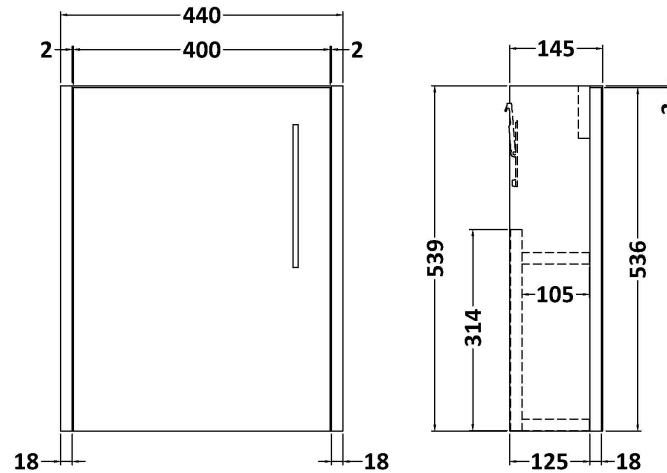

### Product Dimensions

Height (mm):	539
Width (mm):	440
Depth (mm):	145
Nett Weight (kg):	6.5

### Packaging Dimensions

Height (mm):	460
Width (mm):	410
Depth (mm):	235
Gross Weight (kg):	7.2

### Product Dimensions

Height (mm):	120
Width (mm):	450
Depth (mm):	220
Nett Weight (kg):	6.3

### Packaging Dimensions

Height (mm):	150
Width (mm):	240
Depth (mm):	475
Gross Weight (kg):	6.8