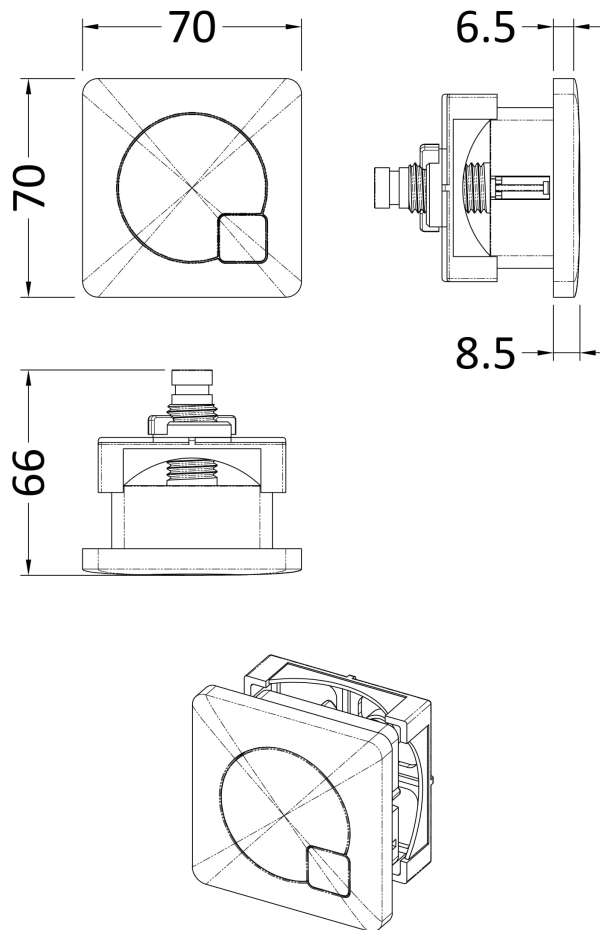

### Product Dimensions

Height (mm):	288
Width (mm):	53
Depth (mm):	188
Length (mm):	
Nett Weight (kg):	1.6

### Packaging Dimensions

Height (mm):	85
Width (mm):	185
Depth (mm):	270
Gross Weight (kg):	1.6

### Outer Box Dimensions (If Applicable)

Height (mm):	400
Width (mm):	280
Depth (mm):	560
Length (mm):	
Gross Weight (kg):	10
Barcode:	5055275870921

### Product Dimensions

Length (mm):	
Width (mm):	70
Height (mm):	70
Depth (mm):	99
Nett Weight (kg):	0.2