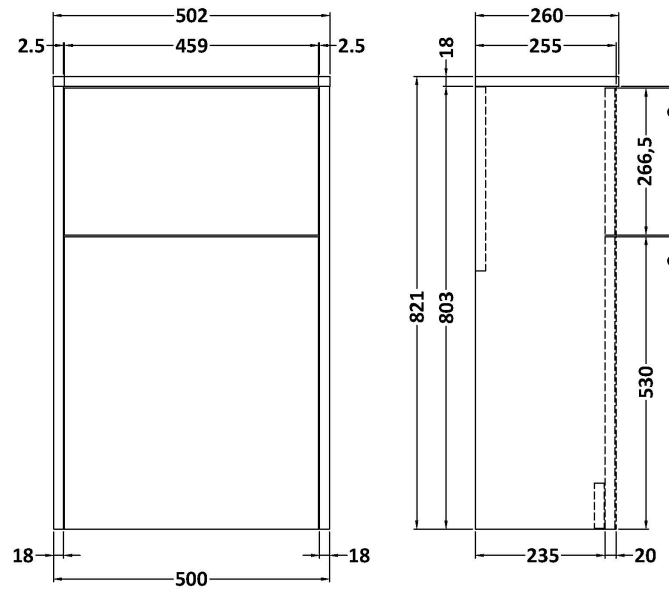

### Product Dimensions

Height (mm):	539
Width (mm):	440
Depth (mm):	145
Nett Weight (kg):	6.5

### Product Dimensions

Height (mm):	120
Width (mm):	450
Depth (mm):	220
Nett Weight (kg):	6.3

### Outer Box Dimensions (If Applicable)

Height (mm):	
Width (mm):	
Depth (mm):	
Gross Weight (kg):	
Barcode:	5055275890592

### Product Dimensions

Height (mm):	821
Width (mm):	502
Depth (mm):	260
Nett Weight (kg):	11