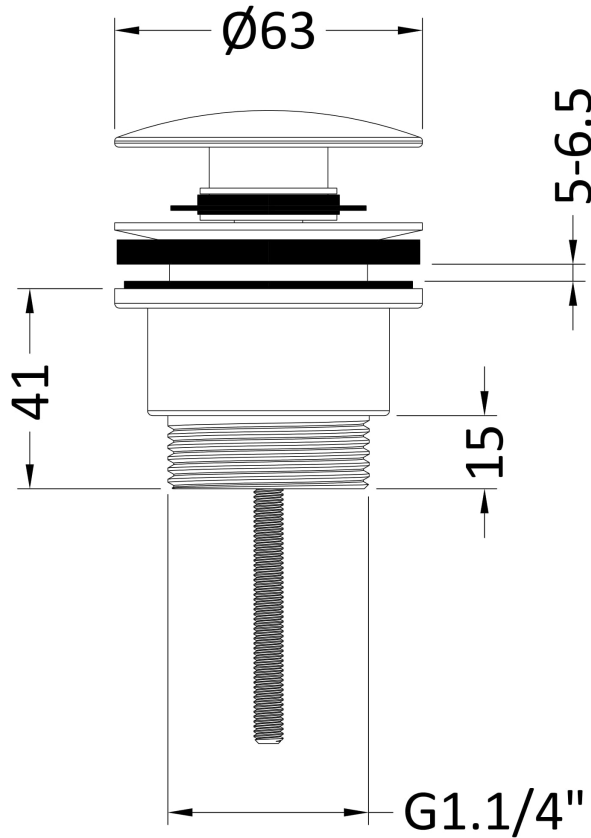

Sales Code: EK310

Description: Universal Push Button Basin Waste

Product Dimensions

Length (mm):	
Width (mm):	63
Height (mm):	110
Depth (mm):	63
Nett Weight (kg):	0.34

Packaging Dimensions

Height (mm):	65
Width (mm):	65
Depth (mm):	105
Gross Weight (kg):	0.34

Packaging Data

Box Colour:	White Cardboard Box
Box Qty:	1
Label Size:	100 x 50
Label Colour:	White Label
Label Qty:	2

Outer Box Dimensions (If Applicable)

Height (mm):	225
Width (mm):	330
Length (mm):	
Depth (mm):	
Gross Weight (kg):	21
Barcode:	5056211884972

Product Details

Country of Origin:	China
Fitting Instruction:	No
CE & UKCA:	N/A
Product Material:	Brass
Heating Element Wattage:	Not Applicable
Colour/Finish:	Chrome
Product Diameter:	63mm
Connection Size:	11/4"