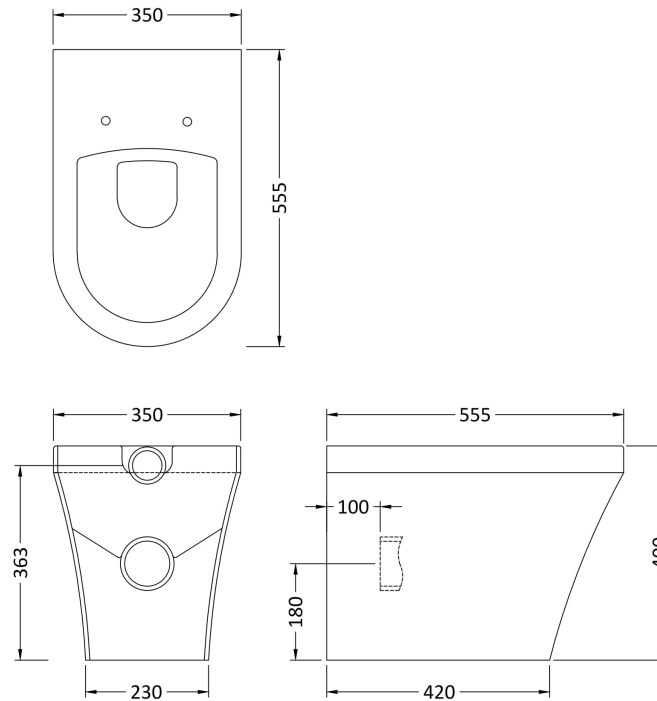

Sales Code: NCU606

Description: Round Btw Pan

Product Dimensions

Height (mm):	400
Width (mm):	350
Depth (mm):	555
Nett Weight (kg):	28

Packaging Dimensions

Height (mm):	570
Width (mm):	415
Depth (mm):	365
Gross Weight (kg):	29

Packaging Data

Box Colour:	Brown Cardboard Box - Printed
Box Qty:	1
Label Size:	100 x 50
Label Colour:	White Label
Label Qty:	2

Outer Box Dimensions (If Applicable)

Height (mm):	
Width (mm):	
Depth (mm):	
Gross Weight (kg):	
Barcode:	5056211821847

Product Details

Country of Origin:	Turkey
Fitting Instruction:	No
Certification: CE & UKCA:	Yes WRAS: N/A WRAS No: N/A
Product Material:	Vitreous China
Fixing Supplied:	Yes

Pans/Bidets: Trap Style: P Trap Includes Seat: No

Seats: Seat Type: D-Shape Material: Not Applicable
Function: Not Applicable Hinge Type: Top Fix
Hinge Material: Not Applicable

Cisterns: Operating Type: Not Applicable Fittings: Not Applicable
Lever Type: Not Applicable

Basins: Tap Hole: Not Applicable Chain Stay Hole: Not Applicable
Template: Not Applicable Waste Type Req: Not Applicable
Overflow Inc: Not Applicable Overflow Cover: Not Applicable
Inner Bowl Depth (mm): N/A