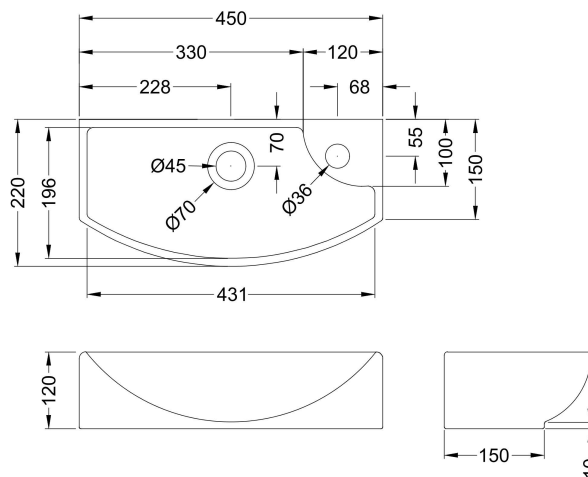

### Product Dimensions

Height (mm):	539
Width (mm):	440
Depth (mm):	145
Nett Weight (kg):	6.5

### Packaging Dimensions

Height (mm):	460
Width (mm):	410
Depth (mm):	235
Gross Weight (kg):	7.2

### Outer Box Dimensions (If Applicable)

Height (mm):	
Width (mm):	
Depth (mm):	
Gross Weight (kg):	
Barcode:	5056462659640

### Product Dimensions

Height (mm):	120
Width (mm):	450
Depth (mm):	220
Nett Weight (kg):	6.3