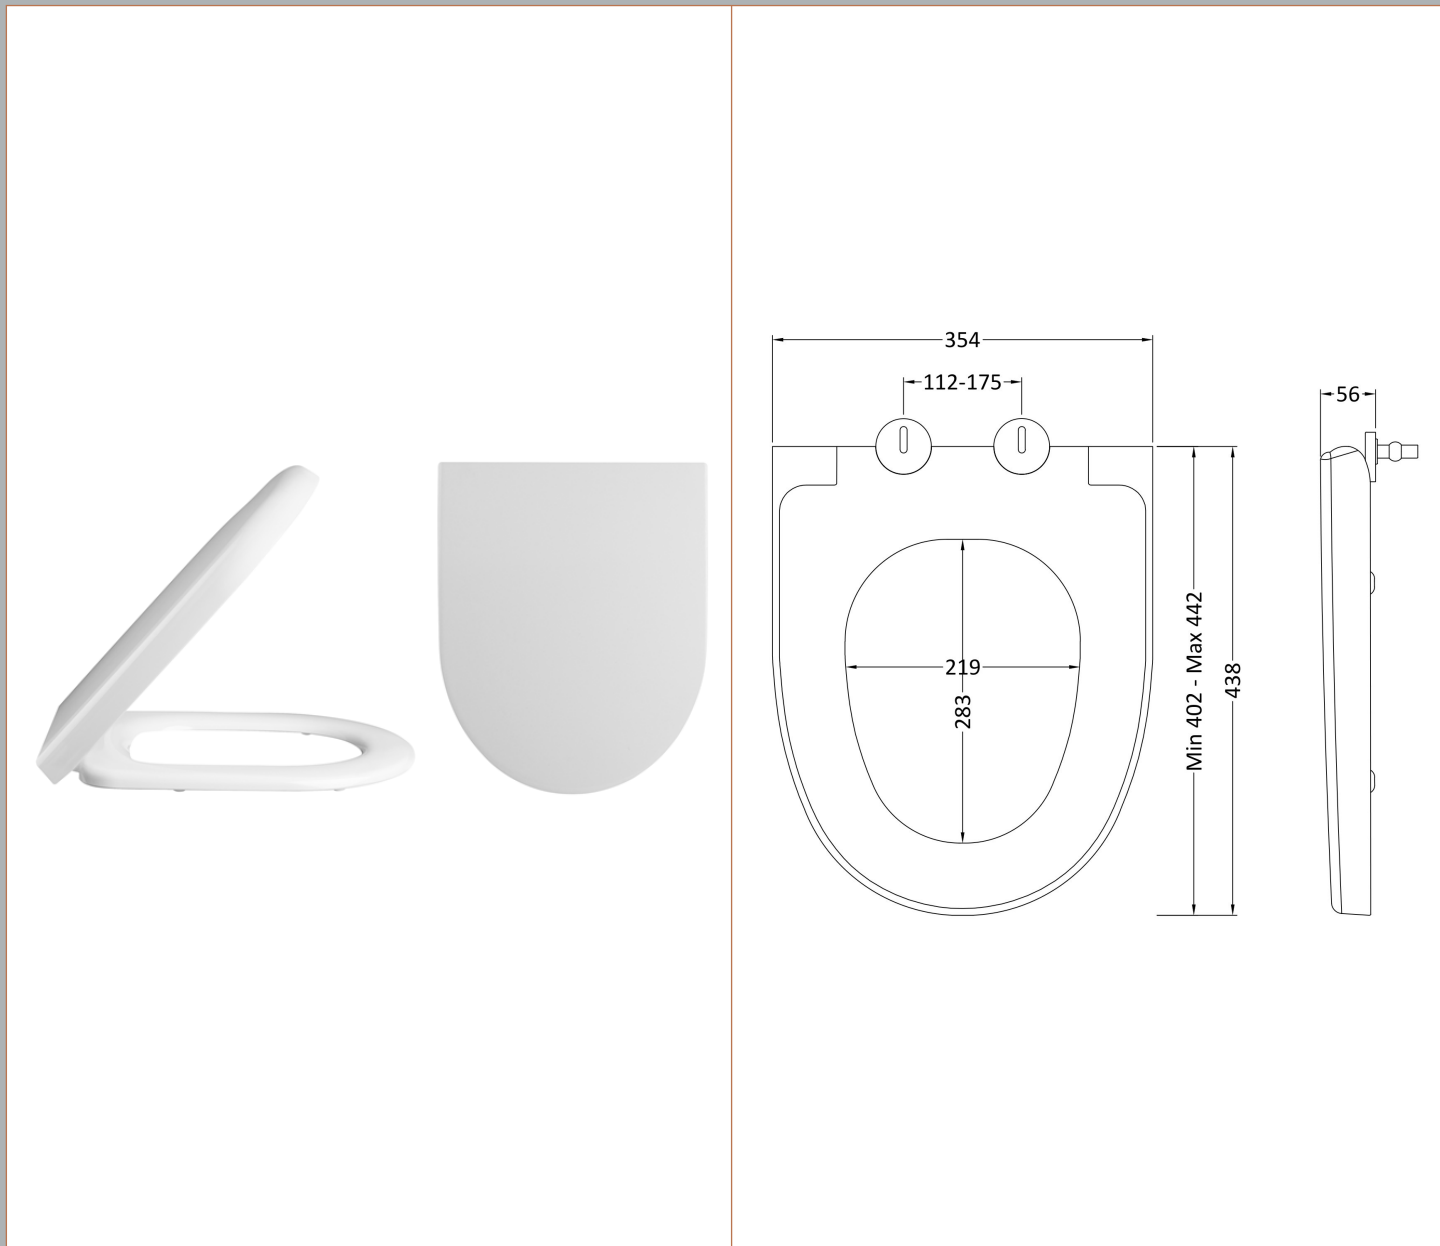

### Product Dimensions

Height (mm):	539
Width (mm):	440
Depth (mm):	145
Nett Weight (kg):	6.5

### Product Dimensions

Height (mm):	821
Width (mm):	502
Depth (mm):	260
Nett Weight (kg):	11

### Outer Box Dimensions (If Applicable)

Height (mm):	
Width (mm):	
Depth (mm):	
Gross Weight (kg):	
Barcode:	5056462657349

### Product Dimensions

Length (mm):	438
Width (mm):	354
Height (mm):	56
Nett Weight (kg):	2.15