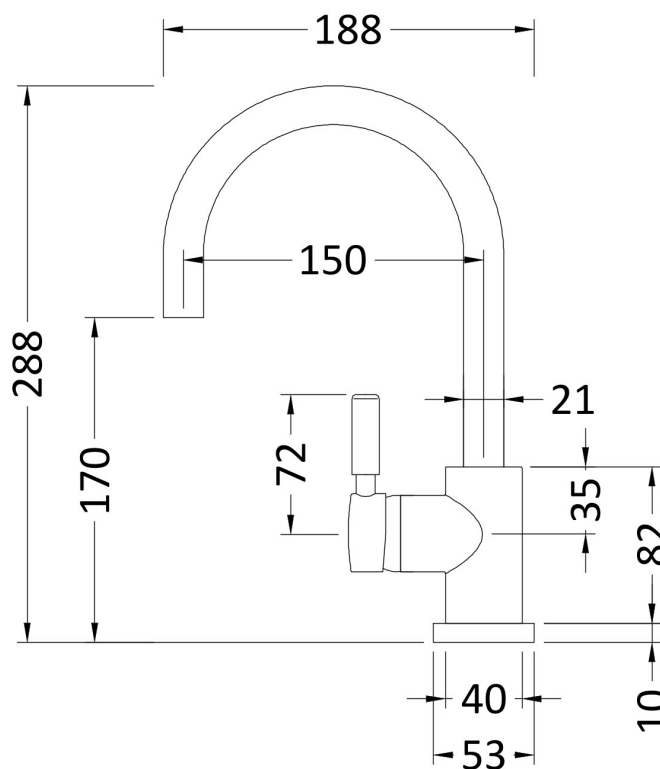

### Outer Box Dimensions (If Applicable)

Height (mm):	
Width (mm):	
Depth (mm):	
Gross Weight (kg):	
Barcode:	5056462659640

### Outer Box Dimensions (If Applicable)

Length (mm):	400
Width (mm):	470
Height (mm):	475
Gross Weight (kg):	
Barcode:	5055369030934

**Sales Code:** NCU606

**Description:** Round Btw Pan

**Product Dimensions**

Height (mm):	400
Width (mm):	350
Depth (mm):	555
Nett Weight (kg):	28

**Packaging Dimensions**

Height (mm):	570
Width (mm):	415
Depth (mm):	365
Gross Weight (kg):	29

### Product Dimensions

Height (mm):	288
Width (mm):	53
Depth (mm):	188
Length (mm):	
Nett Weight (kg):	1.6