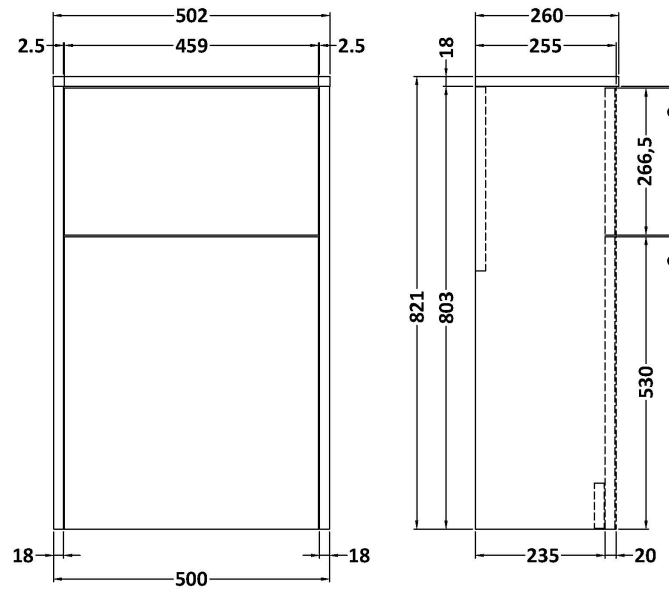

Packaging Dimensions

Height (mm):	460
Width (mm):	410
Depth (mm):	235
Gross Weight (kg):	7.2

Packaging Data

Box Colour:	Brown Cardboard Box
Box Qty:	1
Label Size:	50 x 100
Label Colour:	White Label
Label Qty:	2

Sales Code: NBV160

Description: Basin Lh 1Th 450 X 220 X 120

Product Dimensions

Height (mm):	120
Width (mm):	450
Depth (mm):	220
Nett Weight (kg):	6.3

Packaging Dimensions

Height (mm):	150
Width (mm):	240
Depth (mm):	475
Gross Weight (kg):	6.8

Packaging Data

Box Colour:	Brown Cardboard Box
Box Qty:	1
Label Size:	100 x 50
Label Colour:	White Label
Label Qty:	2

Outer Box Dimensions (If Applicable)

Height (mm):	
Width (mm):	
Depth (mm):	
Gross Weight (kg):	
Barcode:	5055275890592

Product Dimensions

Height (mm):	821
Width (mm):	502
Depth (mm):	260
Nett Weight (kg):	11

Packaging Dimensions

Height (mm):	830
Width (mm):	520
Depth (mm):	275
Gross Weight (kg):	11.5

Packaging Data

Box Colour:	Brown Cardboard Box
Box Qty:	1
Label Size:	100 x 50
Label Colour:	White Label
Label Qty:	2