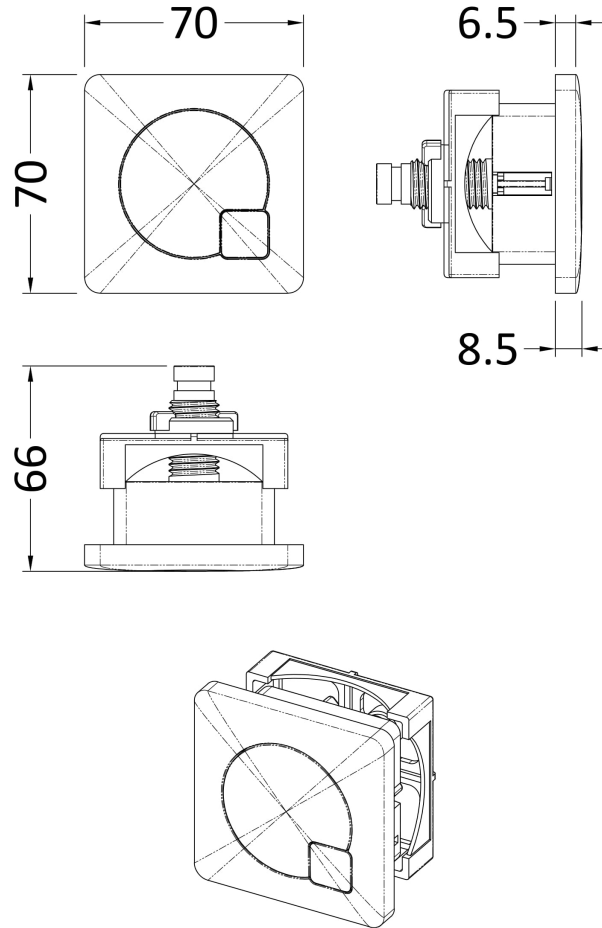

Sales Code: PN880

Description: Tec Single Lever Side Action Basin Mixer

Product Dimensions

Height (mm):	292
Width (mm):	50
Depth (mm):	190
Length (mm):	
Nett Weight (kg):	1.6

Packaging Dimensions

Height (mm):	85
Width (mm):	185
Depth (mm):	270
Gross Weight (kg):	1.6

Packaging Data

Box Colour:	White Cardboard Box
Box Qty:	1
Label Size:	100 x 50
Label Colour:	White Label
Label Qty:	2

Outer Box Dimensions (If Applicable)

Height (mm):	400
Width (mm):	280
Depth (mm):	560
Length (mm):	
Gross Weight (kg):	
Barcode:	5056462659077

Sales Code: MDPB03

Description: Square Dual Flush Push Button

Product Dimensions

Length (mm):	
Width (mm):	70
Height (mm):	70
Depth (mm):	99
Nett Weight (kg):	0.2

Packaging Dimensions

Height (mm):	80
Width (mm):	155
Depth (mm):	80
Gross Weight (kg):	0.2

Sales Code: XTY006

Description: Cable Conc Universal Access Cistern

Product Dimensions

Length (mm):	
Width (mm):	303
Height (mm):	334
Depth (mm):	136
Nett Weight (kg):	2.23

Packaging Dimensions

Height (mm):	345
Width (mm):	145
Depth (mm):	320
Gross Weight (kg):	2.23