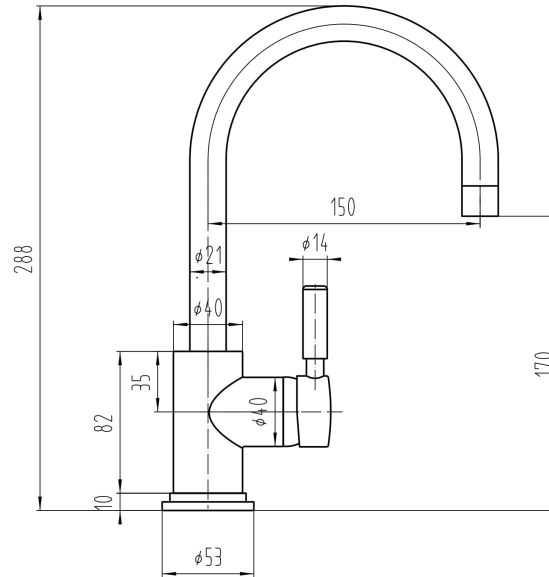

Sales Code: NCU606

Description: Round Btw Pan

Product Dimensions

Height (mm):	400
Width (mm):	350
Depth (mm):	555
Nett Weight (kg):	28

Packaging Dimensions

Height (mm):	570
Width (mm):	415
Depth (mm):	365
Gross Weight (kg):	29

Product Details

Country of Origin:	Turkey	
Fitting Instruction:	No	
Certification: CE & UKCA:	Yes	WRAS: N/A WRAS No: N/A
Product Material:	Vitreous China	
Fixing Supplied:	Yes	

Pans/Bidets: Trap Style: P Trap Includes Seat: No

Sales Code: PN880

Description: Tec Single Lever Side Action Basin Mixer

Product Dimensions

Height (mm):	292
Width (mm):	50
Depth (mm):	190
Length (mm):	
Nett Weight (kg):	1.6

Packaging Dimensions

Height (mm):	85
Width (mm):	185
Depth (mm):	270
Gross Weight (kg):	1.6

Sales Code: MDPB03

Description: Square Dual Flush Push Button

Product Dimensions

Length (mm):	
Width (mm):	70
Height (mm):	70
Depth (mm):	99
Nett Weight (kg):	0.2

Packaging Dimensions

Height (mm):	80
Width (mm):	155
Depth (mm):	80
Gross Weight (kg):	0.2