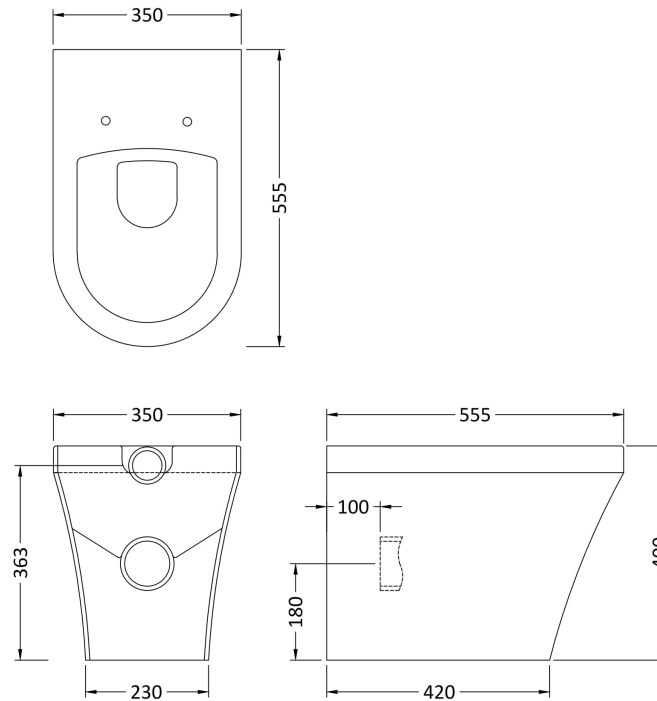

Product Dimensions

Height (mm):	821
Width (mm):	502
Depth (mm):	260
Nett Weight (kg):	11

Packaging Dimensions

Height (mm):	830
Width (mm):	520
Depth (mm):	275
Gross Weight (kg):	11.5

Packaging Data

Box Colour:	Brown Cardboard Box
Box Qty:	1
Label Size:	100 x 50
Label Colour:	White Label
Label Qty:	2

Sales Code: NCU699

Description: Soft Close Seat

Product Dimensions

Length (mm):	438
Width (mm):	354
Height (mm):	56
Nett Weight (kg):	2.15

Packaging Dimensions

Length (mm):	500
Width (mm):	365
Height (mm):	65
Gross Weight (kg):	2.4

Packaging Data

Box Colour:	White Cardboard Box - Printed
Box Qty:	1
Label Size:	100 x 50
Label Colour:	Not Applicable
Label Qty:	1

Outer Box Dimensions (If Applicable)

Length (mm):	400
Width (mm):	470
Height (mm):	475
Gross Weight (kg):	
Barcode:	5055369030934

Sales Code: NCU606

Description: Round Btw Pan

Product Dimensions

Height (mm):	400
Width (mm):	350
Depth (mm):	555
Nett Weight (kg):	28

Packaging Dimensions

Height (mm):	570
Width (mm):	415
Depth (mm):	365
Gross Weight (kg):	29