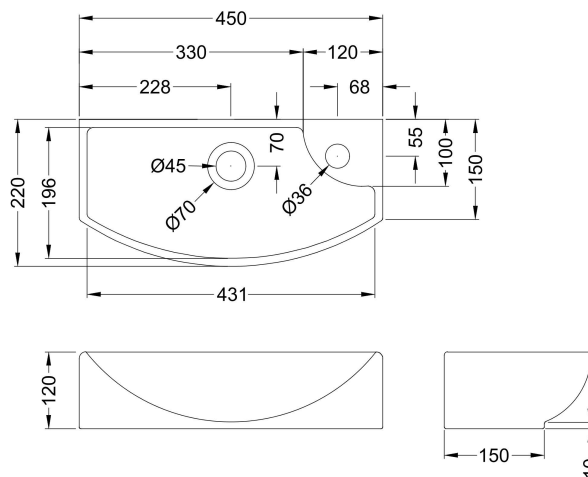

Packaging Dimensions

Height (mm):	460
Width (mm):	410
Depth (mm):	235
Gross Weight (kg):	7.2

Packaging Data

Box Colour:	Brown Cardboard Box
Box Qty:	1
Label Size:	50 x 100
Label Colour:	White Label
Label Qty:	2

Outer Box Dimensions (If Applicable)

Height (mm):	
Width (mm):	
Depth (mm):	
Gross Weight (kg):	
Barcode:	5056462659466

Product Details

Country of Origin:	United Kingdom
Fitting Instruction:	No
CE & UKCA:	N/A
FSC Certified Materials:	Yes
Colour:	Metallic Slate
Construction Method:	Cam & Wood Dowel
Construction Type:	Rigid
Cabinet Finish:	MFC Textured Matt
Fascia Finish:	MFC Textured Matt
Cabinet Thickness (mm):	18
Fascia Thickness (mm):	18
Drawer Included:	No
Drawer Type:	Not Applicable
No of Shelves:	1
Hinge Type:	95 Degree Clip-On Soft Close
Hinge Included:	Yes, Supplied
Adjustable Legs:	No, Not Required
Fixings Included:	Yes
Handle Style:	Modern
Waste Shroud:	Not Applicable
Handle Included:	Yes, Supplied
Handle Type:	D-Shape

Sales Code: NBV160

Description: Basin Lh 1Th 450 X 220 X 120

Product Dimensions

Height (mm):	120
Width (mm):	450
Depth (mm):	220
Nett Weight (kg):	6.3

Packaging Dimensions

Height (mm):	150
Width (mm):	240
Depth (mm):	475
Gross Weight (kg):	6.8

Packaging Data

Box Colour:	Brown Cardboard Box
Box Qty:	1
Label Size:	100 x 50
Label Colour:	White Label
Label Qty:	2

Outer Box Dimensions (If Applicable)

Height (mm):	
Width (mm):	
Depth (mm):	
Gross Weight (kg):	
Barcode:	5055275890592