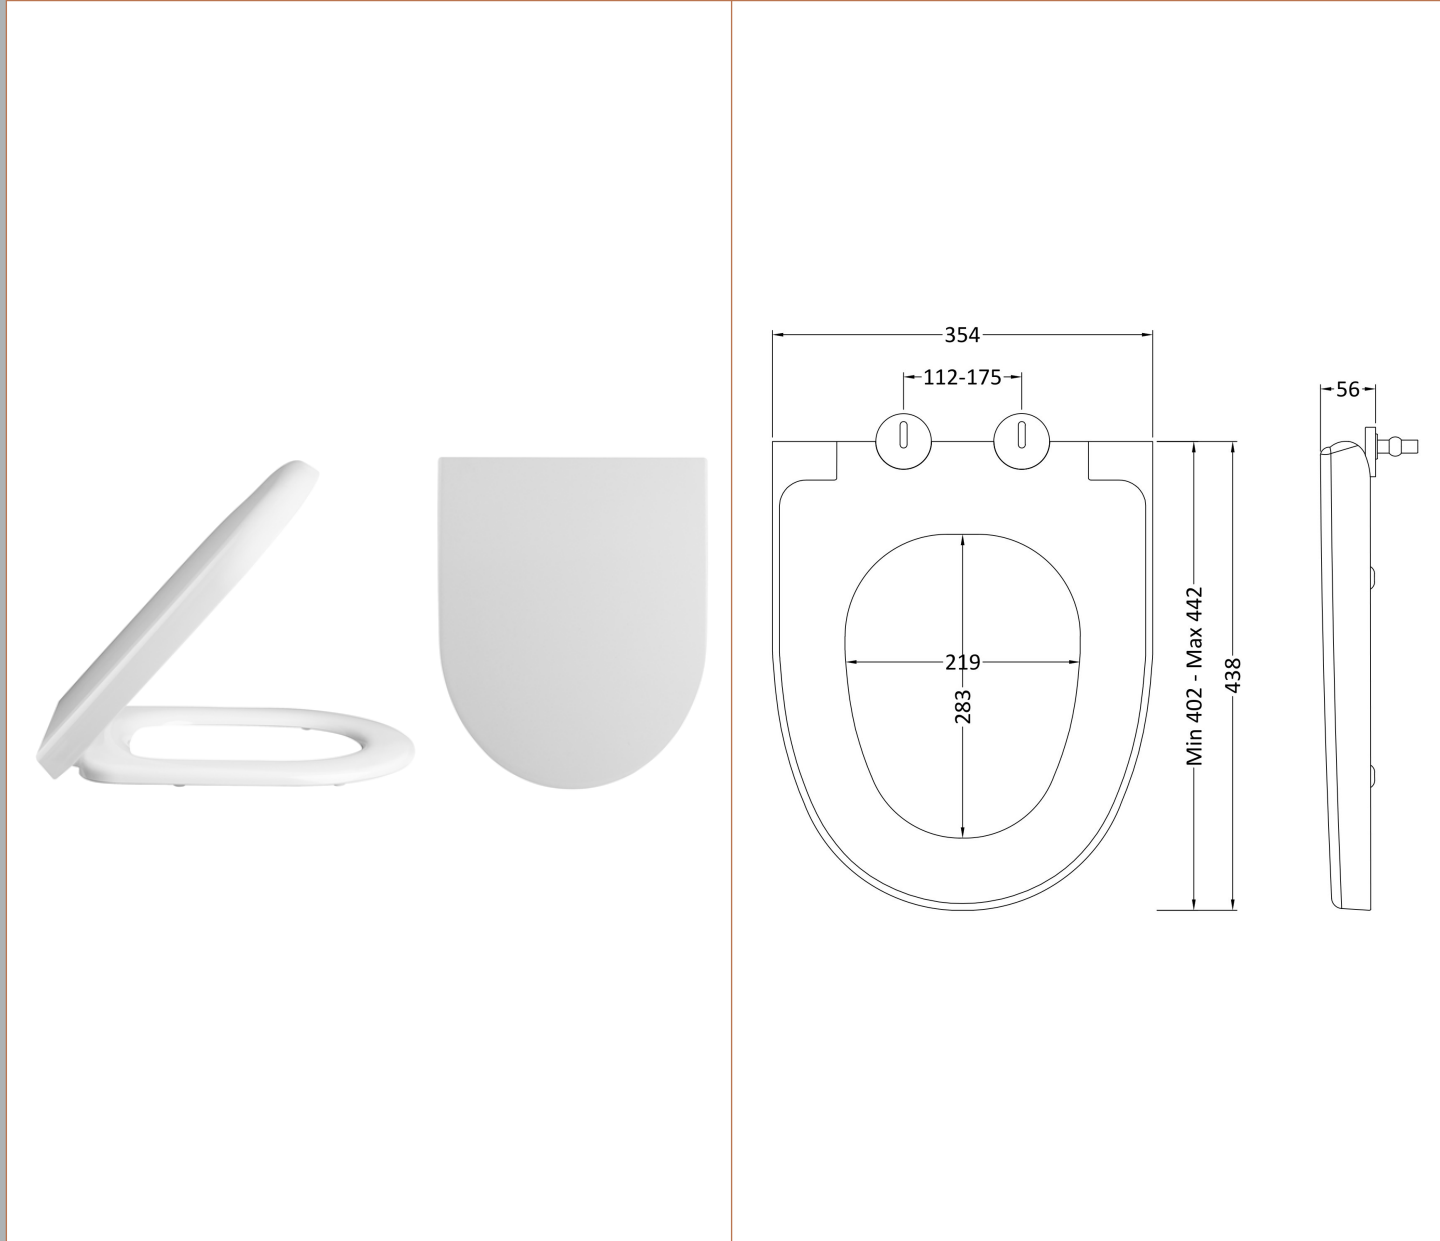

Sales Code: FUZJU003

Description: Wh 440 Metallic Slate Wc & Tap

Packaging Details

Barcode: 5056678405314

Sales Code: MOJ2661

Description: 440 Single Door Wall Hung Unit

Product Dimensions

Height (mm):	539
Width (mm):	440
Depth (mm):	145
Nett Weight (kg):	6.5

Sales Code: NBV160

Description: Basin Lh 1Th 450 X 220 X 120

Product Dimensions

Height (mm):	120
Width (mm):	450
Depth (mm):	220
Nett Weight (kg):	6.3

Packaging Dimensions

Height (mm):	150
Width (mm):	240
Depth (mm):	475
Gross Weight (kg):	6.8

Product Dimensions

Height (mm):	821
Width (mm):	502
Depth (mm):	260
Nett Weight (kg):	11

Packaging Dimensions

Height (mm):	830
Width (mm):	520
Depth (mm):	275
Gross Weight (kg):	11.5

Packaging Data

Box Colour:	Brown Cardboard Box
Box Qty:	1
Label Size:	100 x 50
Label Colour:	White Label
Label Qty:	2

Sales Code: NCU699

Description: Soft Close Seat

Product Dimensions

Length (mm):	438
Width (mm):	354
Height (mm):	56
Nett Weight (kg):	2.15

Packaging Dimensions

Length (mm):	500
Width (mm):	365
Height (mm):	65
Gross Weight (kg):	2.4