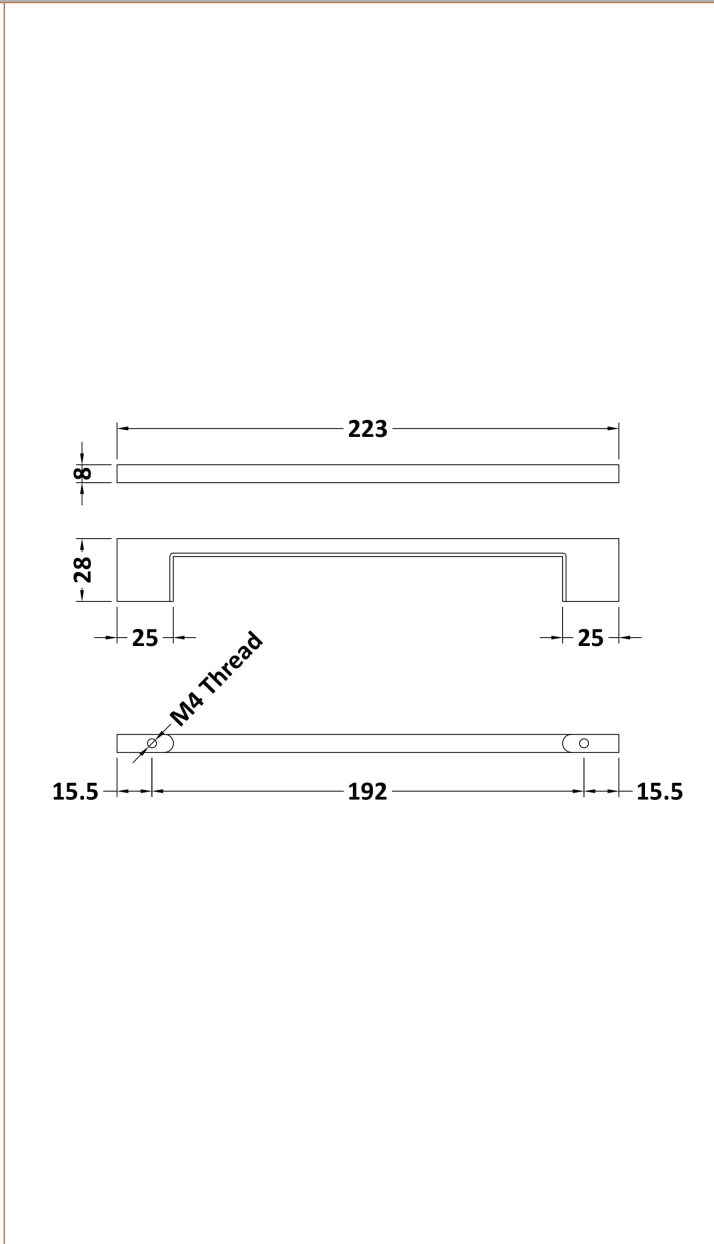

Sales Code: MDPB03

Description: Square Dual Flush Push Button

Product Dimensions

Length (mm):	
Width (mm):	70
Height (mm):	70
Depth (mm):	99
Nett Weight (kg):	0.2

Packaging Dimensions

Height (mm):	80
Width (mm):	155
Depth (mm):	80
Gross Weight (kg):	0.2

Sales Code: XTY006

Description: Cable Conc Universal Access Cistern

Product Dimensions

Length (mm):	
Width (mm):	303
Height (mm):	334
Depth (mm):	136
Nett Weight (kg):	2.23

Packaging Dimensions

Height (mm):	345
Width (mm):	145
Depth (mm):	320
Gross Weight (kg):	2.23

Packaging Data

Box Colour:	Brown Cardboard Box
Box Qty:	1
Label Size:	100 x 50
Label Colour:	White Label
Label Qty:	2

Outer Box Dimensions (If Applicable)

Height (mm):	
Width (mm):	
Length (mm):	
Depth (mm):	
Gross Weight (kg):	2
Barcode:	5055146182566

Sales Code: H017

Description: D Handle 192mm

Product Dimensions

Length (mm):	
Width (mm):	8
Height (mm):	223
Depth (mm):	28
Nett Weight (kg):	1.2

Packaging Dimensions

Height (mm):	30
Width (mm):	15
Depth (mm):	225
Gross Weight (kg):	1.2