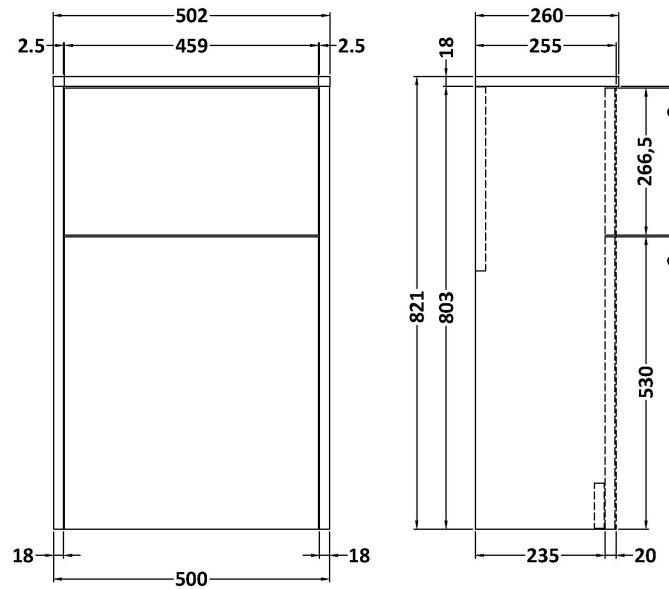

Packaging Dimensions

Height (mm):	460
Width (mm):	410
Depth (mm):	235
Gross Weight (kg):	7.2

Packaging Data

Box Colour:	Brown Cardboard Box
Box Qty:	1
Label Size:	50 x 100
Label Colour:	White Label
Label Qty:	2

Sales Code: NBV160

Description: Basin Lh 1Th 450 X 220 X 120

Product Dimensions

Height (mm):	120
Width (mm):	450
Depth (mm):	220
Nett Weight (kg):	6.3

Packaging Dimensions

Height (mm):	150
Width (mm):	240
Depth (mm):	475
Gross Weight (kg):	6.8

Packaging Data

Box Colour:	Brown Cardboard Box
Box Qty:	1
Label Size:	100 x 50
Label Colour:	White Label
Label Qty:	2

Outer Box Dimensions (If Applicable)

Height (mm):	
Width (mm):	
Depth (mm):	
Gross Weight (kg):	
Barcode:	5055275890592

Product Dimensions

Height (mm):	821
Width (mm):	502
Depth (mm):	260
Nett Weight (kg):	11

Packaging Dimensions

Height (mm):	830
Width (mm):	520
Depth (mm):	275
Gross Weight (kg):	11.5

Packaging Data

Box Colour:	Brown Cardboard Box
Box Qty:	1
Label Size:	50 x 100
Label Colour:	White Label
Label Qty:	2