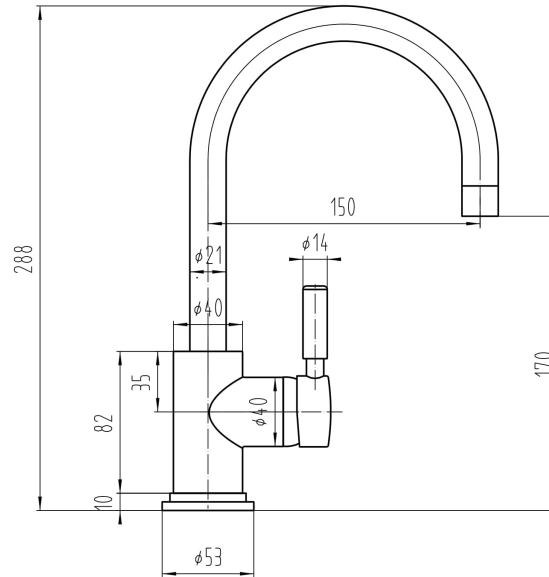

Sales Code: NCU606

Description: Round Btw Pan

Product Dimensions

Height (mm):	400
Width (mm):	350
Depth (mm):	555
Nett Weight (kg):	28

Packaging Dimensions

Height (mm):	570
Width (mm):	415
Depth (mm):	365
Gross Weight (kg):	29

Product Details

Country of Origin:	Turkey
Fitting Instruction:	No
Certification: CE & UKCA:	Yes WRAS: N/A WRAS No: N/A
Product Material:	Vitreous China
Fixing Supplied:	Yes

Pans/Bidets: Trap Style: P Trap Includes Seat: No

Sales Code: PN480

Description: Tec Single Lever Side Action Basin Mixer

Product Dimensions

Height (mm):	292
Width (mm):	50
Depth (mm):	190
Length (mm):	
Nett Weight (kg):	1.6

Packaging Dimensions

Height (mm):	85
Width (mm):	185
Depth (mm):	270
Gross Weight (kg):	1.6

Sales Code: MDPB02

Description: Square Dual Flush Push Button

Product Dimensions

Length (mm):	
Width (mm):	70
Height (mm):	70
Depth (mm):	99
Nett Weight (kg):	0.2

Packaging Dimensions

Height (mm):	80
Width (mm):	155
Depth (mm):	80
Gross Weight (kg):	0.2