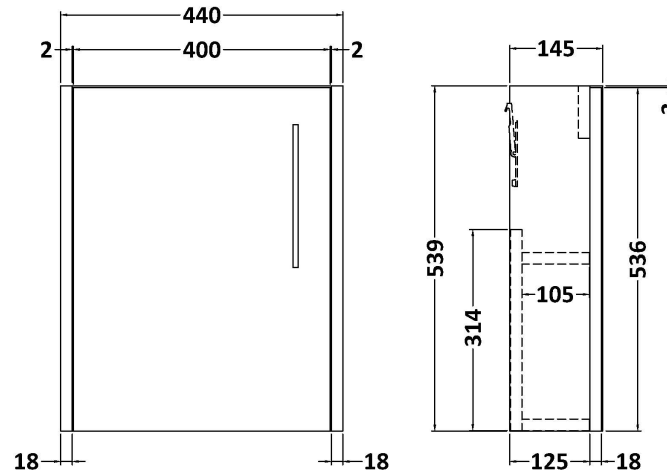

Sales Code: FUZJU004

Description: Wh 440 Woodgrain Autumn Oak Wc & Tap

Packaging Details

Barcode: 5056678405321

Sales Code: MOJ1861

Description: 440 Single Door Wall Hung Unit

Product Dimensions

Height (mm):	539
Width (mm):	440
Depth (mm):	145
Nett Weight (kg):	6.5

Packaging Dimensions

Height (mm):	460
Width (mm):	410
Depth (mm):	235
Gross Weight (kg):	7.2

Packaging Data

Box Colour:	Brown Cardboard Box
Box Qty:	1
Label Size:	50 x 100
Label Colour:	White Label
Label Qty:	2

Sales Code: NBV160

Description: Basin Lh 1Th 450 X 220 X 120

Product Dimensions

Height (mm):	120
Width (mm):	450
Depth (mm):	220
Nett Weight (kg):	6.3

Packaging Dimensions

Height (mm):	150
Width (mm):	240
Depth (mm):	475
Gross Weight (kg):	6.8

Product Dimensions

Height (mm):	821
Width (mm):	502
Depth (mm):	260
Nett Weight (kg):	11

Packaging Dimensions

Height (mm):	830
Width (mm):	520
Depth (mm):	275
Gross Weight (kg):	11.5

Packaging Data

Box Colour:	Brown Cardboard Box
Box Qty:	1
Label Size:	50 x 100
Label Colour:	White Label
Label Qty:	2