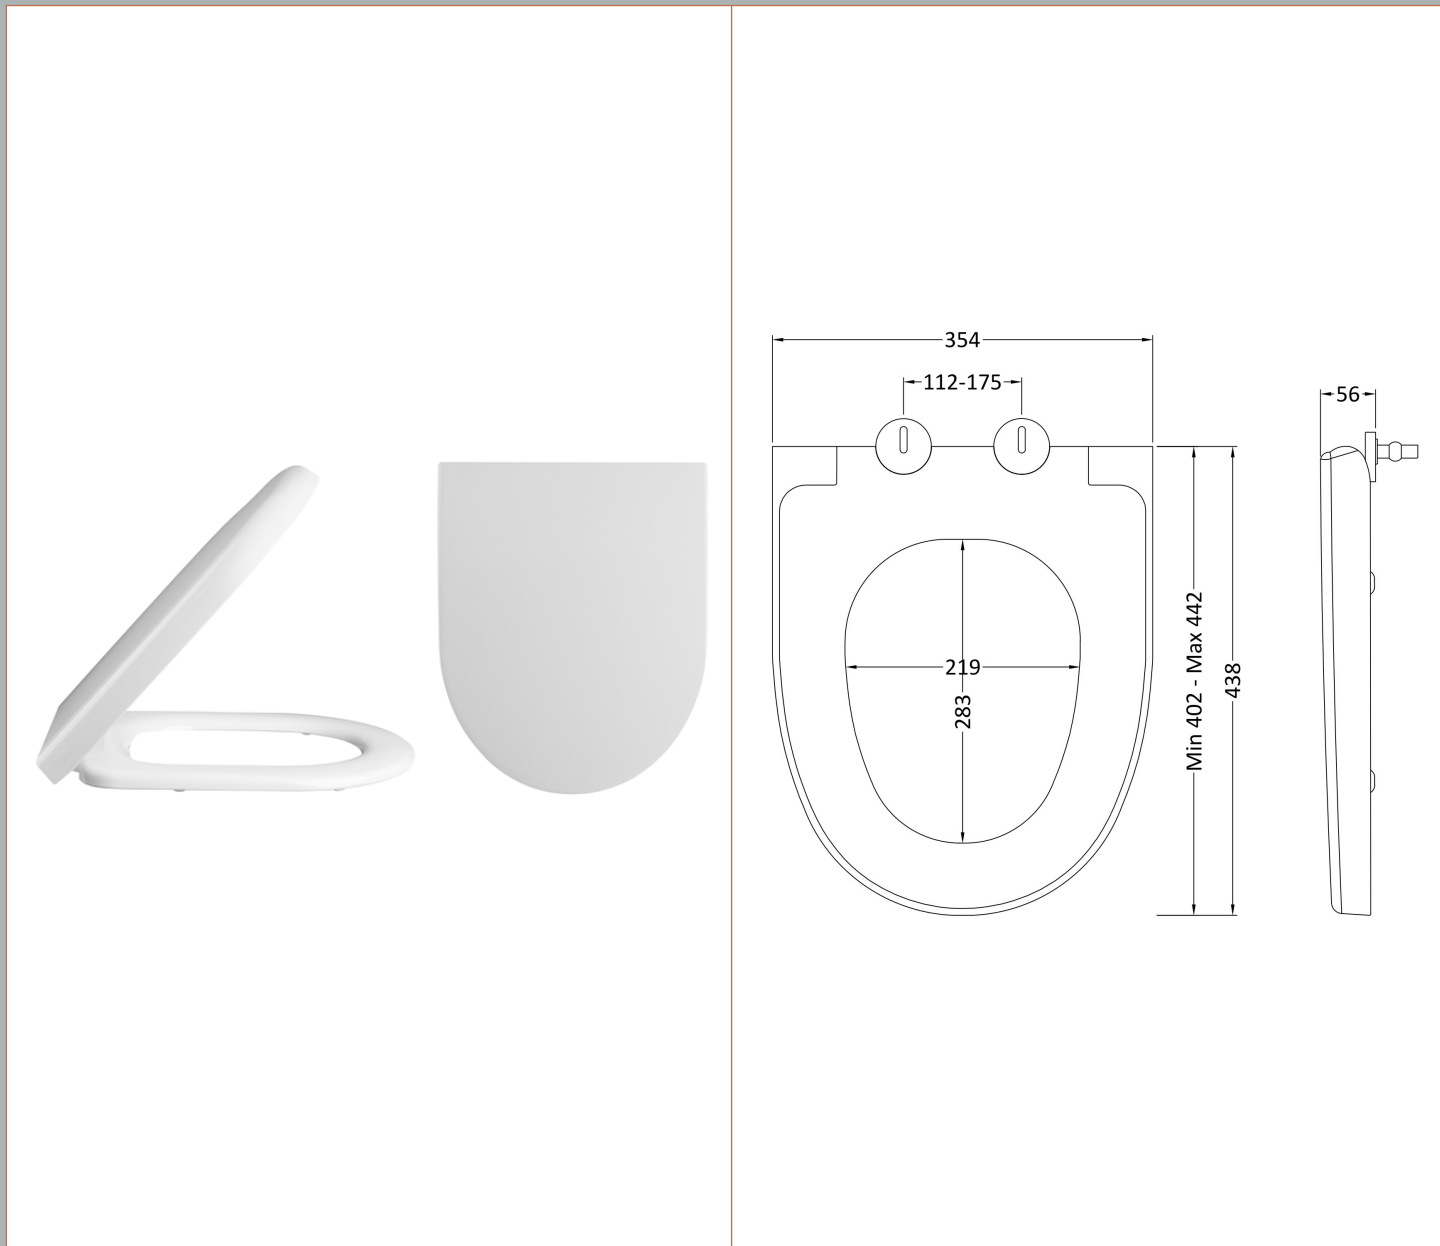

Sales Code: NBV160

Description: Basin Lh 1Th 450 X 220 X 120

Product Dimensions

Height (mm):	120
Width (mm):	450
Depth (mm):	220
Nett Weight (kg):	6.3

Packaging Dimensions

Height (mm):	150
Width (mm):	240
Depth (mm):	475
Gross Weight (kg):	6.8

Product Dimensions

Height (mm):	821
Width (mm):	502
Depth (mm):	260
Nett Weight (kg):	11

Packaging Dimensions

Height (mm):	830
Width (mm):	520
Depth (mm):	275
Gross Weight (kg):	11.5

Packaging Data

Box Colour:	Brown Cardboard Box
Box Qty:	1
Label Size:	50 x 100
Label Colour:	White Label
Label Qty:	2

Outer Box Dimensions (If Applicable)

Height (mm):	
Width (mm):	
Depth (mm):	
Gross Weight (kg):	
Barcode:	5056462657370

Product Details

Country of Origin:	United Kingdom
Fitting Instruction:	No
CE & UKCA:	
FSC Certified Materials:	Yes
Colour:	Halifax Oak
Construction Method:	Cam & Wood Dowel
Construction Type:	Rigid
Cabinet Finish:	MFC Textured Woodgrain
Fascia Finish:	MFC Textured Woodgrain
Cabinet Thickness (mm):	18
Fascia Thickness (mm):	18
Drawer Included:	Not Applicable
Drawer Type:	Not Applicable
No of Shelves:	0
Hinge Type:	Not Applicable
Hinge Included:	No
Adjustable Legs:	No, Not Required
Fixings Included:	Yes
Handle Style:	Not Applicable
Waste Shroud:	No
Handle Included:	No
Handle Type:	Not Applicable

Sales Code: NCU699

Description: Soft Close Seat

Product Dimensions

Length (mm):	438
Width (mm):	354
Height (mm):	56
Nett Weight (kg):	2.15

Packaging Dimensions

Length (mm):	500
Width (mm):	365
Height (mm):	65
Gross Weight (kg):	2.4