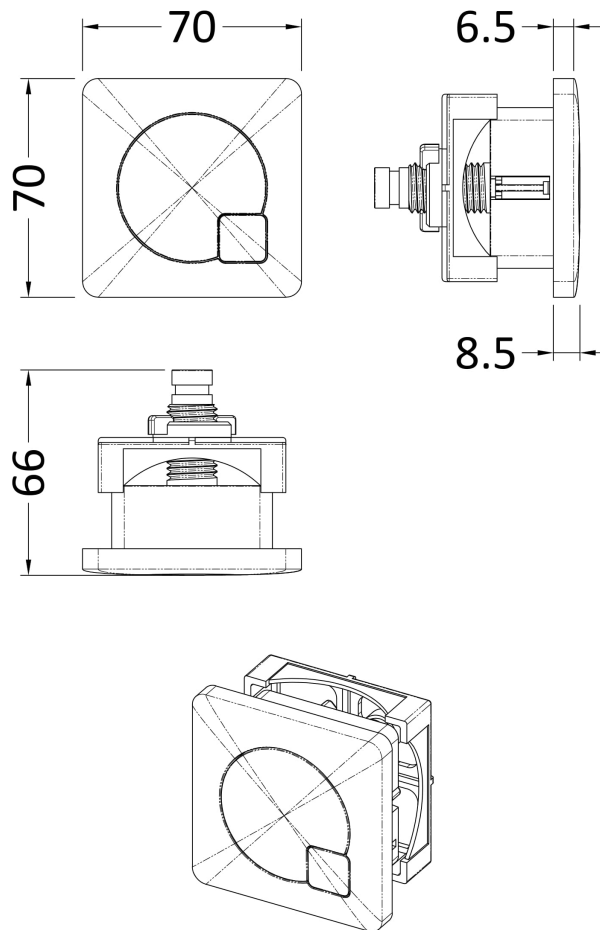

Sales Code: PN480

Description: Tec Single Lever Side Action Basin Mixer

Product Dimensions

Height (mm):	292
Width (mm):	50
Depth (mm):	190
Length (mm):	
Nett Weight (kg):	1.6

Packaging Dimensions

Height (mm):	85
Width (mm):	185
Depth (mm):	270
Gross Weight (kg):	1.6

Packaging Data

Box Colour:	White Cardboard Box
Box Qty:	1
Label Size:	100 x 50
Label Colour:	White Label
Label Qty:	2

Outer Box Dimensions (If Applicable)

Height (mm):	400
Width (mm):	280
Depth (mm):	560
Length (mm):	
Gross Weight (kg):	
Barcode:	5056462659084

Sales Code: MDPB02

Description: Square Dual Flush Push Button

Product Dimensions

Length (mm):	
Width (mm):	70
Height (mm):	70
Depth (mm):	99
Nett Weight (kg):	0.2

Packaging Dimensions

Height (mm):	80
Width (mm):	155
Depth (mm):	80
Gross Weight (kg):	0.2

Description: Cable Conc Universal Access Cistern

Product Dimensions

Length (mm):	
Width (mm):	303
Height (mm):	334
Depth (mm):	136
Nett Weight (kg):	2.23

Packaging Dimensions

Height (mm):	345
Width (mm):	145
Depth (mm):	320
Gross Weight (kg):	2.23