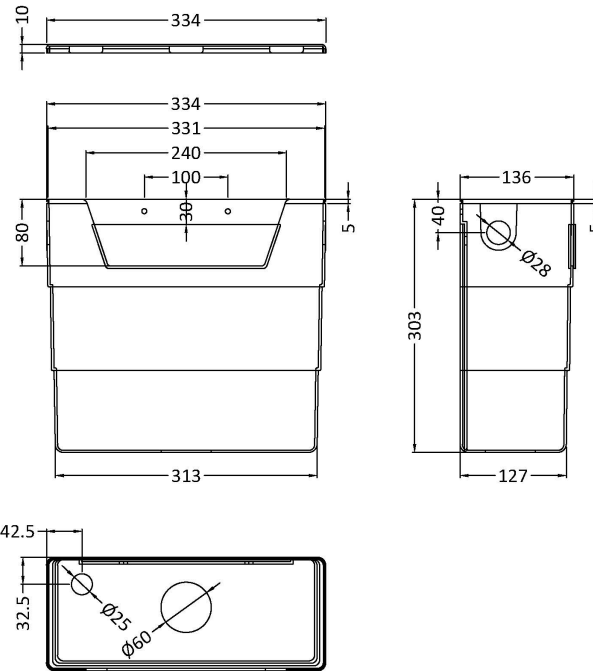

Sales Code: MDPB02

Description: Square Dual Flush Push Button

Product Dimensions

Length (mm):	
Width (mm):	70
Height (mm):	70
Depth (mm):	99
Nett Weight (kg):	0.2

Packaging Dimensions

Height (mm):	80
Width (mm):	155
Depth (mm):	80
Gross Weight (kg):	0.2

Packaging Data

Box Colour:	White Cardboard Box
Box Qty:	1
Label Size:	100 x 50
Label Colour:	White Label
Label Qty:	1

Outer Box Dimensions (If Applicable)

Height (mm):	
Width (mm):	
Length (mm):	
Depth (mm):	
Gross Weight (kg):	
Barcode:	5056211893165

Description: Cable Conc Universal Access Cistern

Product Dimensions

Length (mm):	
Width (mm):	303
Height (mm):	334
Depth (mm):	136
Nett Weight (kg):	2.23

Packaging Dimensions

Height (mm):	345
Width (mm):	145
Depth (mm):	320
Gross Weight (kg):	2.23

Sales Code: H018

Description: D Handle 192mm

Product Dimensions

Length (mm):	
Width (mm):	8
Height (mm):	223
Depth (mm):	28
Nett Weight (kg):	1.2

Packaging Dimensions

Height (mm):	30
Width (mm):	15
Depth (mm):	225
Gross Weight (kg):	1.2