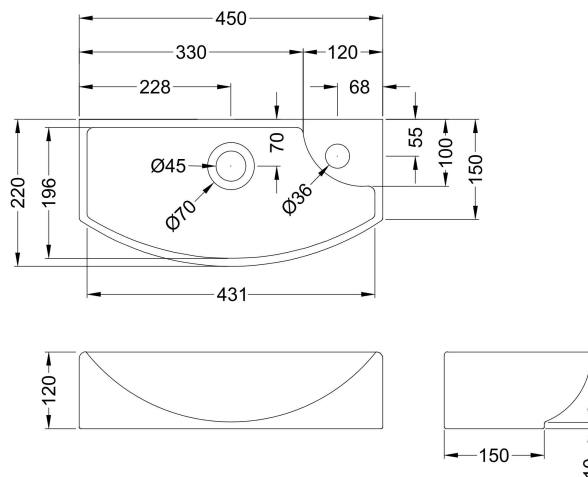

Packaging Dimensions

Height (mm):	460
Width (mm):	410
Depth (mm):	235
Gross Weight (kg):	7.2

Packaging Data

Box Colour:	Brown Cardboard Box
Box Qty:	1
Label Size:	50 x 100
Label Colour:	White Label
Label Qty:	2

Sales Code: NBV160

Description: Basin Lh 1Th 450 X 220 X 120

Product Dimensions

Height (mm):	120
Width (mm):	450
Depth (mm):	220
Nett Weight (kg):	6.3

Packaging Dimensions

Height (mm):	150
Width (mm):	240
Depth (mm):	475
Gross Weight (kg):	6.8

Packaging Data

Box Colour:	Brown Cardboard Box
Box Qty:	1
Label Size:	100 x 50
Label Colour:	White Label
Label Qty:	2

Outer Box Dimensions (If Applicable)

Height (mm):	
Width (mm):	
Depth (mm):	
Gross Weight (kg):	
Barcode:	5055275890592

Product Dimensions

Height (mm):	821
Width (mm):	502
Depth (mm):	260
Nett Weight (kg):	11

Packaging Dimensions

Height (mm):	830
Width (mm):	520
Depth (mm):	275
Gross Weight (kg):	11.5

Packaging Data

Box Colour:	Brown Cardboard Box
Box Qty:	1
Label Size:	50 x 100
Label Colour:	White Label
Label Qty:	2