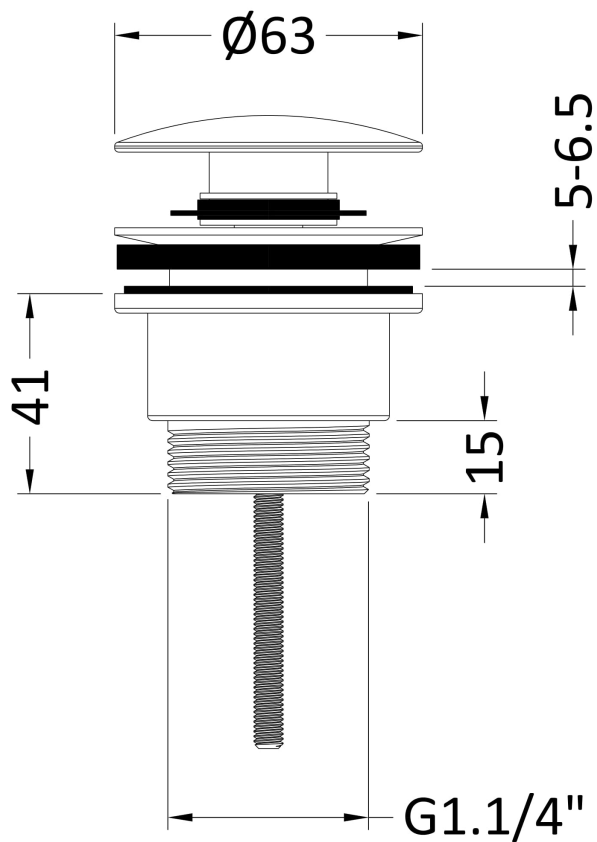

Sales Code: EK410

Description: Universal Push Button Basin Waste

Product Dimensions

Length (mm):	
Width (mm):	63
Height (mm):	110
Depth (mm):	63
Nett Weight (kg):	0.34

Packaging Dimensions

Height (mm):	65
Width (mm):	65
Depth (mm):	105
Gross Weight (kg):	0.34

Packaging Data

Box Colour:	White Cardboard Box
Box Qty:	1
Label Size:	100 x 50
Label Colour:	White Label
Label Qty:	2

Outer Box Dimensions (If Applicable)

Height (mm):	225
Width (mm):	330
Length (mm):	
Depth (mm):	
Gross Weight (kg):	21
Barcode:	5056211897798

Product Details

Country of Origin:	China
Fitting Instruction:	No
CE & UKCA:	N/A
Product Material:	Brass
Heating Element Wattage:	Not Applicable
Colour/Finish:	Black
Product Diameter:	63mm
Connection Size:	11/4"