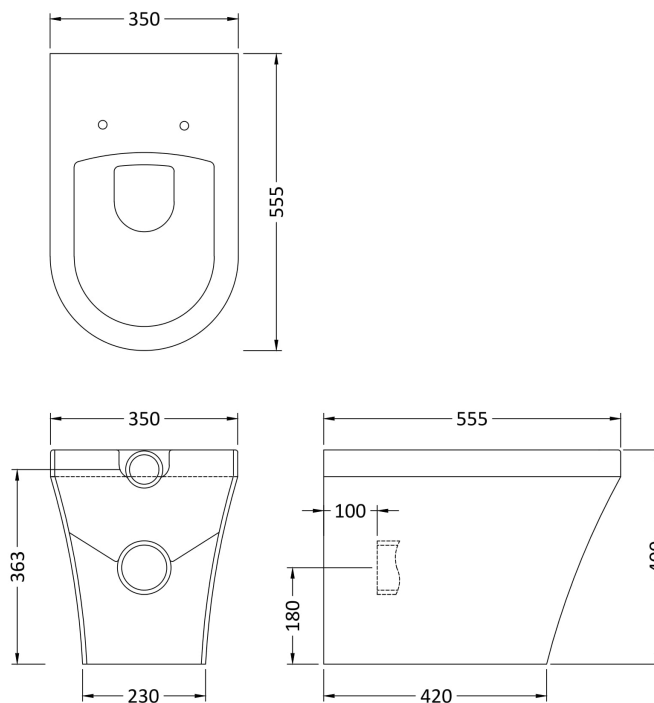

Product Dimensions

Height (mm):	821
Width (mm):	502
Depth (mm):	260
Nett Weight (kg):	11

Packaging Dimensions

Height (mm):	830
Width (mm):	520
Depth (mm):	275
Gross Weight (kg):	11.5

Packaging Data

Box Colour:	Brown Cardboard Box
Box Qty:	1
Label Size:	50 x 100
Label Colour:	White Label
Label Qty:	2

Sales Code: NCU699

Description: Soft Close Seat

Product Dimensions

Length (mm):	438
Width (mm):	354
Height (mm):	56
Nett Weight (kg):	2.15

Packaging Dimensions

Length (mm):	500
Width (mm):	365
Height (mm):	65
Gross Weight (kg):	2.4

Packaging Data

Box Colour:	White Cardboard Box - Printed
Box Qty:	1
Label Size:	100 x 50
Label Colour:	Not Applicable
Label Qty:	1

Outer Box Dimensions (If Applicable)

Length (mm):	400
Width (mm):	470
Height (mm):	475
Gross Weight (kg):	
Barcode:	5055369030934

Sales Code: NCU606

Description: Round Btw Pan

Product Dimensions

Height (mm):	400
Width (mm):	350
Depth (mm):	555
Nett Weight (kg):	28

Packaging Dimensions

Height (mm):	570
Width (mm):	415
Depth (mm):	365
Gross Weight (kg):	29