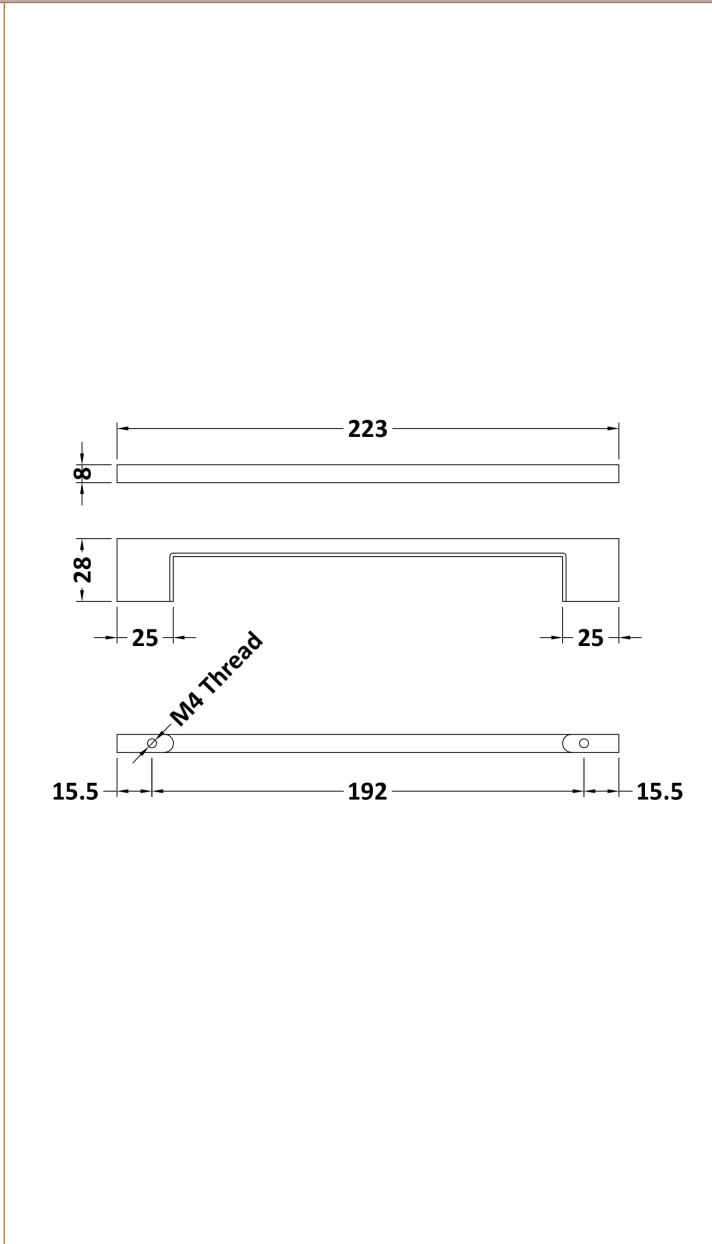

Sales Code: MDPB02

Description: Square Dual Flush Push Button

Product Dimensions

Length (mm):	
Width (mm):	70
Height (mm):	70
Depth (mm):	99
Nett Weight (kg):	0.2

Packaging Dimensions

Height (mm):	80
Width (mm):	155
Depth (mm):	80
Gross Weight (kg):	0.2

Description: Cable Conc Universal Access Cistern

Product Dimensions

Length (mm):	
Width (mm):	303
Height (mm):	334
Depth (mm):	136
Nett Weight (kg):	2.23

Packaging Dimensions

Height (mm):	345
Width (mm):	145
Depth (mm):	320
Gross Weight (kg):	2.23

Packaging Data

Box Colour:	Brown Cardboard Box
Box Qty:	1
Label Size:	100 x 50
Label Colour:	White Label
Label Qty:	2

Outer Box Dimensions (If Applicable)

Height (mm):	
Width (mm):	
Length (mm):	
Depth (mm):	
Gross Weight (kg):	2
Barcode:	5055146182566

Sales Code: H018

Description: D Handle 192mm

Product Dimensions

Length (mm):	
Width (mm):	8
Height (mm):	223
Depth (mm):	28
Nett Weight (kg):	1.2

Packaging Dimensions

Height (mm):	30
Width (mm):	15
Depth (mm):	225
Gross Weight (kg):	1.2