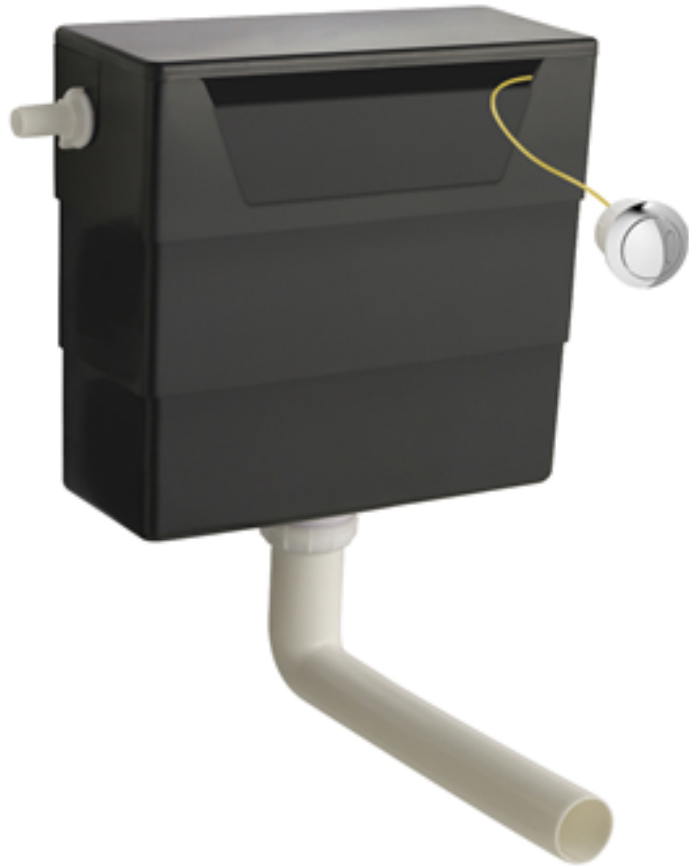

Sales Code: XTY006

Description: Cable Conc Universal Access Cistern

Product Dimensions

Length (mm):	
Width (mm):	303
Height (mm):	334
Depth (mm):	136
Nett Weight (kg):	2.23

Packaging Dimensions

Height (mm):	345
Width (mm):	145
Depth (mm):	320
Gross Weight (kg):	2.23

Packaging Data

Box Colour:	Brown Cardboard Box
Box Qty:	1
Label Size:	100 x 50
Label Colour:	White Label
Label Qty:	2

Outer Box Dimensions (If Applicable)

Height (mm):	
Width (mm):	
Length (mm):	
Depth (mm):	
Gross Weight (kg):	2
Barcode:	5055146182566

Product Details

Country of Origin:	China
Fitting Instruction:	No
CE & UKCA:	Yes
Product Material:	Hd Polyethylene
Heating Element Wattage:	Not Applicable
Colour/Finish:	Chrome
Product Diameter:	Not Applicable
Connection Size:	1/2" Bsp