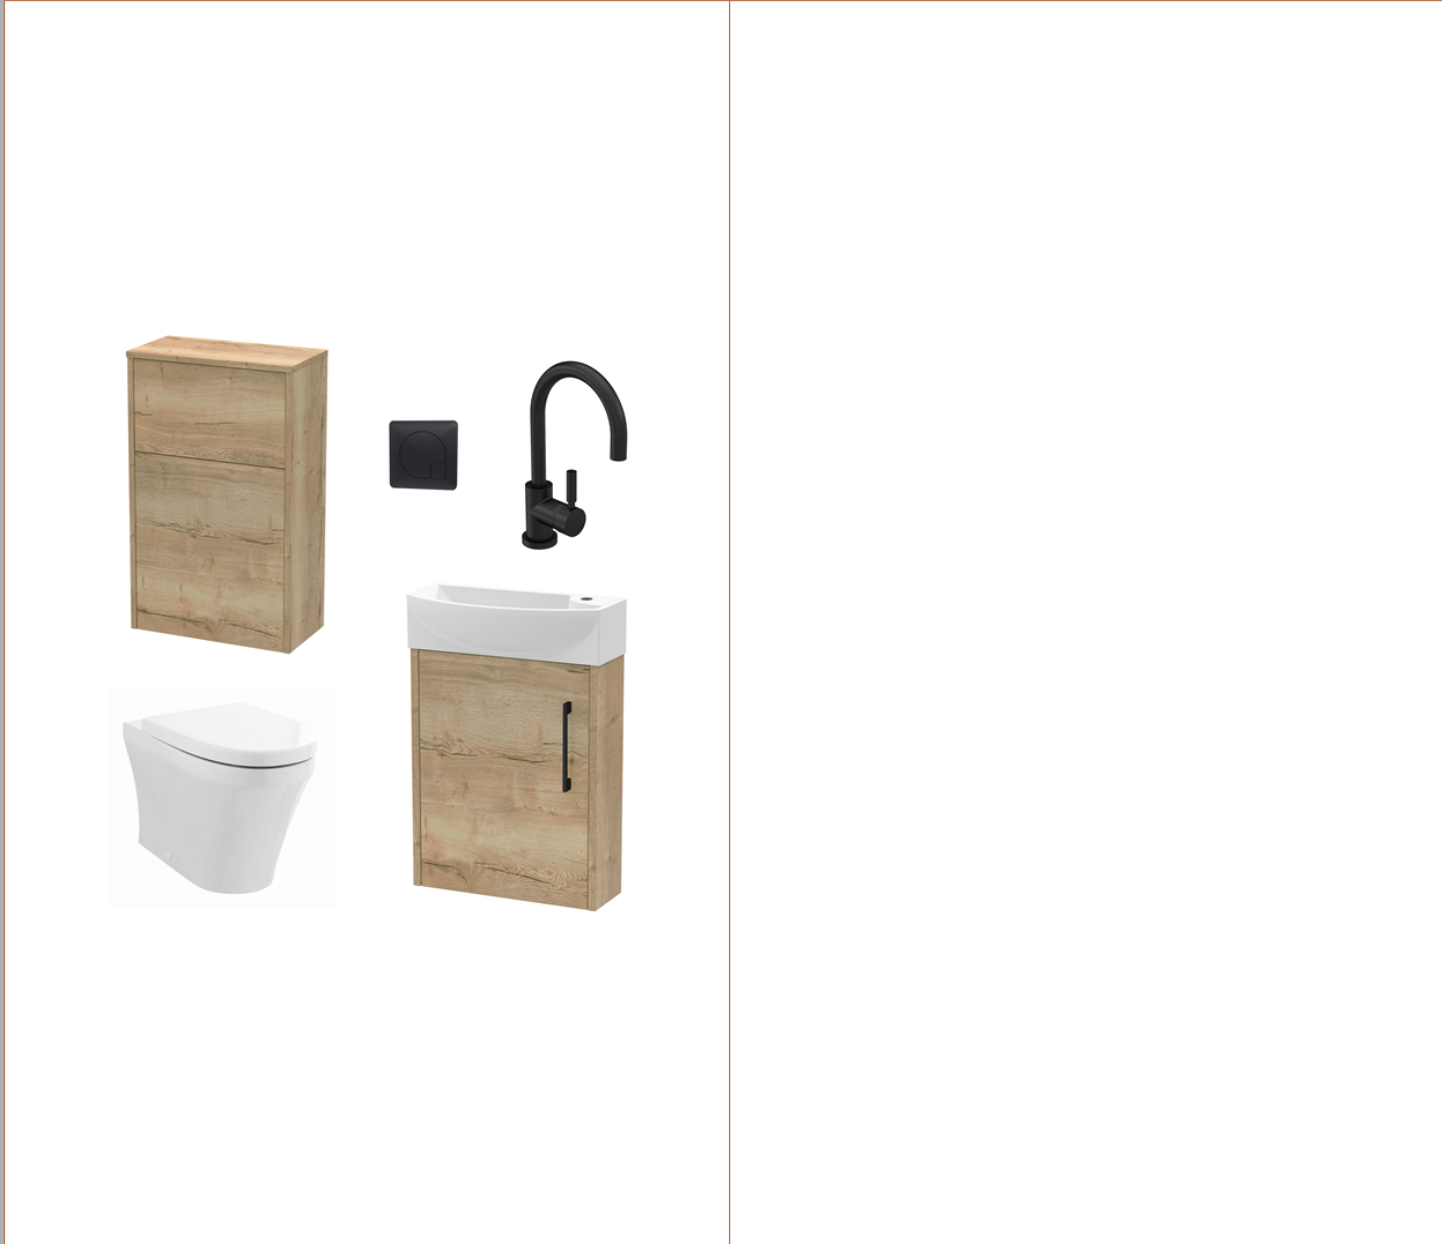

Sales Code: FUZJU004

Description: Wh 440 Woodgrain Autumn Oak Wc & Tap

Packaging Details

Barcode: 5056678405321

Sales Code: MOJ1861

Description: 440 Single Door Wall Hung Unit

Product Dimensions

Height (mm):	539
Width (mm):	440
Depth (mm):	145
Nett Weight (kg):	6.5