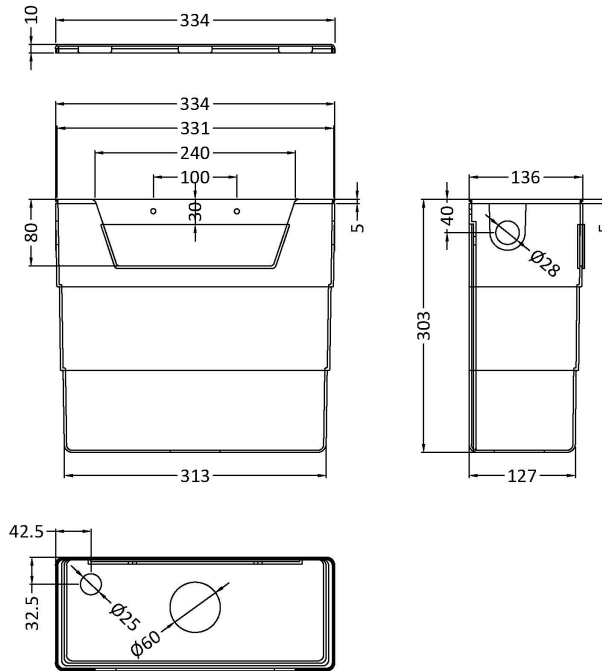

Sales Code: MDPB03

Description: Square Dual Flush Push Button

Product Dimensions

Length (mm):	
Width (mm):	70
Height (mm):	70
Depth (mm):	99
Nett Weight (kg):	0.2

Packaging Dimensions

Height (mm):	80
Width (mm):	155
Depth (mm):	80
Gross Weight (kg):	0.2

Packaging Data

Box Colour:	White Cardboard Box
Box Qty:	1
Label Size:	100 x 50
Label Colour:	White Label
Label Qty:	1

Outer Box Dimensions (If Applicable)

Height (mm):	
Width (mm):	
Length (mm):	
Depth (mm):	
Gross Weight (kg):	
Barcode:	5056211893158

Sales Code: XTY006

Description: Cable Conc Universal Access Cistern

Product Dimensions

Length (mm):	
Width (mm):	303
Height (mm):	334
Depth (mm):	136
Nett Weight (kg):	2.23

Packaging Dimensions

Height (mm):	345
Width (mm):	145
Depth (mm):	320
Gross Weight (kg):	2.23

Sales Code: H017

Description: D Handle 192mm

Product Dimensions

Length (mm):	
Width (mm):	8
Height (mm):	223
Depth (mm):	28
Nett Weight (kg):	1.2

Packaging Dimensions

Height (mm):	30
Width (mm):	15
Depth (mm):	225
Gross Weight (kg):	1.2