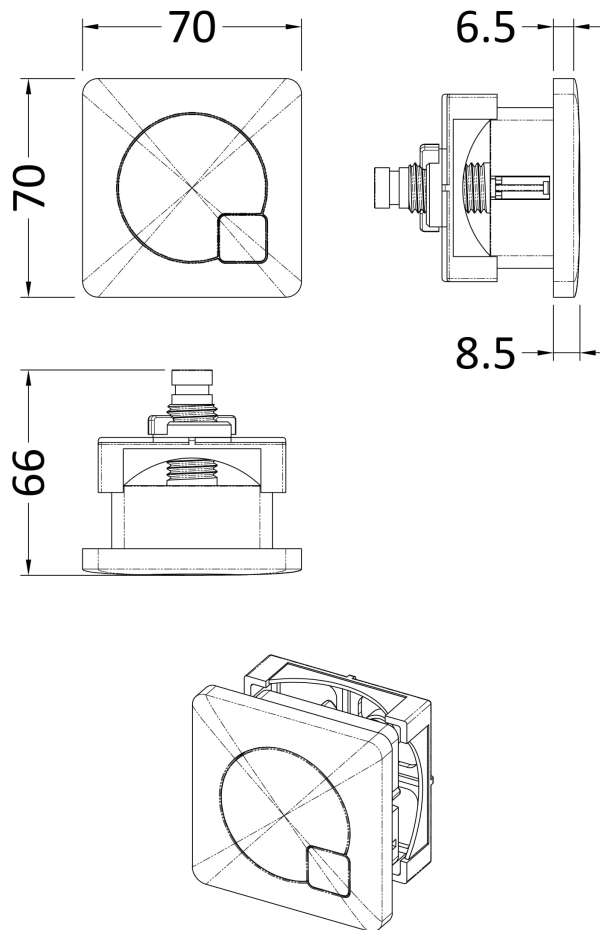

Sales Code: PN880

Description: Tec Single Lever Side Action Basin Mixer

Product Dimensions

Height (mm):	292
Width (mm):	50
Depth (mm):	190
Length (mm):	
Nett Weight (kg):	1.6

Packaging Dimensions

Height (mm):	85
Width (mm):	185
Depth (mm):	270
Gross Weight (kg):	1.6

Packaging Data

Box Colour:	White Cardboard Box
Box Qty:	1
Label Size:	100 x 50
Label Colour:	White Label
Label Qty:	2

Outer Box Dimensions (If Applicable)

Height (mm):	400
Width (mm):	280
Depth (mm):	560
Length (mm):	
Gross Weight (kg):	
Barcode:	5056462659077

Sales Code: MDPB03

Description: Square Dual Flush Push Button

Product Dimensions

Length (mm):	
Width (mm):	70
Height (mm):	70
Depth (mm):	99
Nett Weight (kg):	0.2

Packaging Dimensions

Height (mm):	80
Width (mm):	155
Depth (mm):	80
Gross Weight (kg):	0.2

Sales Code: XTY006

Description: Cable Conc Universal Access Cistern

Product Dimensions

Length (mm):	
Width (mm):	303
Height (mm):	334
Depth (mm):	136
Nett Weight (kg):	2.23

Packaging Dimensions

Height (mm):	345
Width (mm):	145
Depth (mm):	320
Gross Weight (kg):	2.23