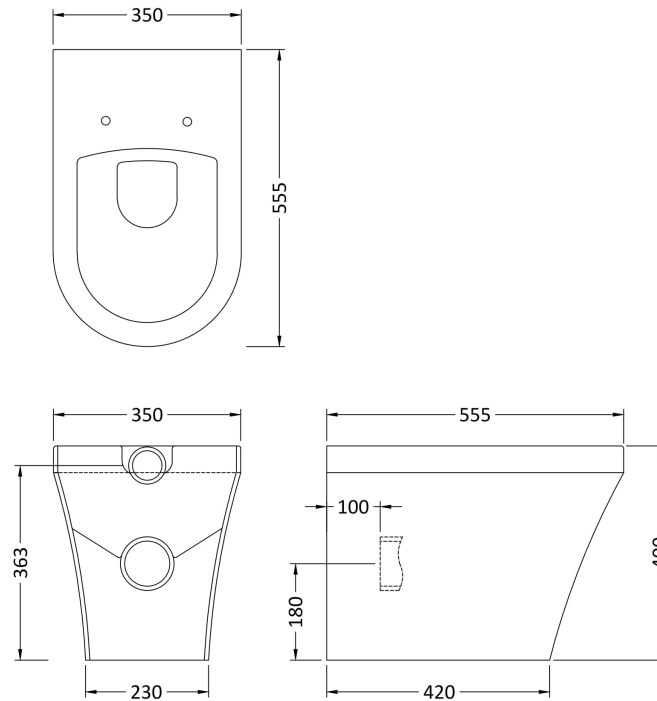

Product Dimensions

Height (mm):	821
Width (mm):	502
Depth (mm):	260
Nett Weight (kg):	11

Packaging Dimensions

Height (mm):	830
Width (mm):	520
Depth (mm):	275
Gross Weight (kg):	11.5

Packaging Data

Box Colour:	Brown Cardboard Box
Box Qty:	1
Label Size:	50 x 100
Label Colour:	White Label
Label Qty:	2

Sales Code: NCU699

Description: Soft Close Seat

Product Dimensions

Length (mm):	438
Width (mm):	354
Height (mm):	56
Nett Weight (kg):	2.15

Packaging Dimensions

Length (mm):	500
Width (mm):	365
Height (mm):	65
Gross Weight (kg):	2.4

Packaging Data

Box Colour:	White Cardboard Box - Printed
Box Qty:	1
Label Size:	100 x 50
Label Colour:	Not Applicable
Label Qty:	1

Outer Box Dimensions (If Applicable)

Length (mm):	400
Width (mm):	470
Height (mm):	475
Gross Weight (kg):	
Barcode:	5055369030934

Sales Code: NCU606

Description: Round Btw Pan

Product Dimensions

Height (mm):	400
Width (mm):	350
Depth (mm):	555
Nett Weight (kg):	28

Packaging Dimensions

Height (mm):	570
Width (mm):	415
Depth (mm):	365
Gross Weight (kg):	29