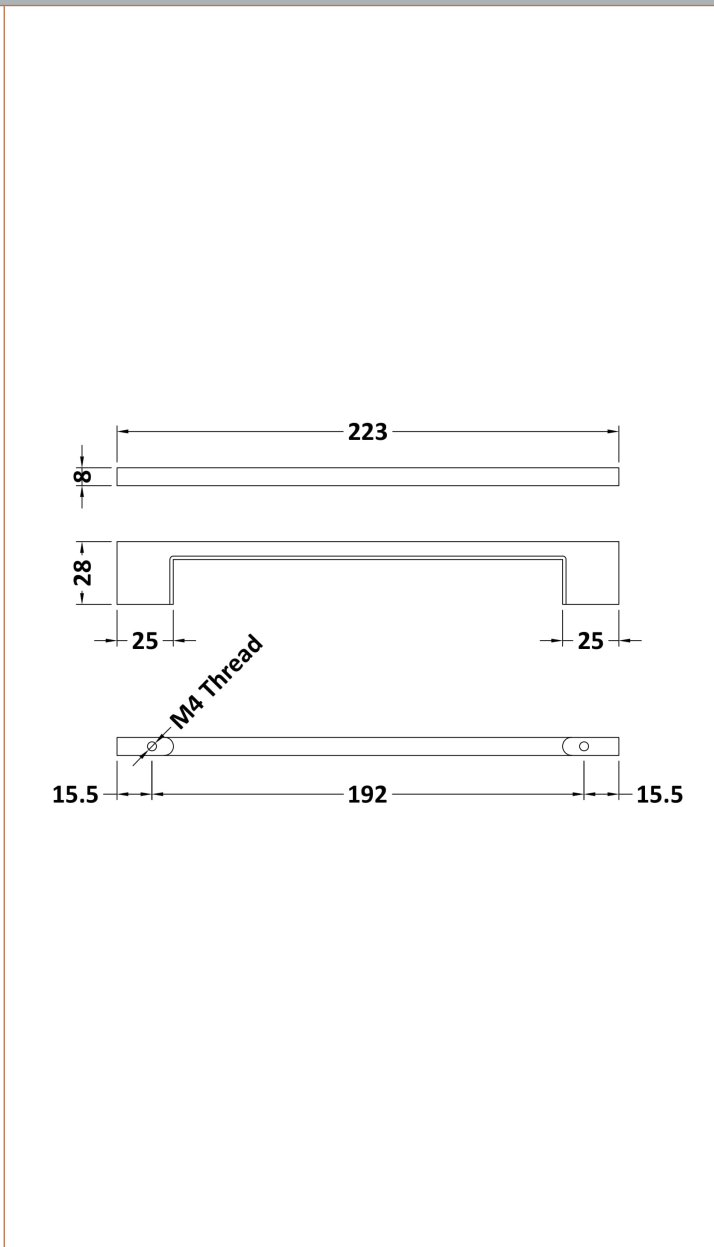

Sales Code: MDPB03

Description: Square Dual Flush Push Button

Product Dimensions

Length (mm):	
Width (mm):	70
Height (mm):	70
Depth (mm):	99
Nett Weight (kg):	0.2

Packaging Dimensions

Height (mm):	80
Width (mm):	155
Depth (mm):	80
Gross Weight (kg):	0.2

Sales Code: XTY006

Description: Cable Conc Universal Access Cistern

Product Dimensions

Length (mm):	
Width (mm):	303
Height (mm):	334
Depth (mm):	136
Nett Weight (kg):	2.23

Packaging Dimensions

Height (mm):	345
Width (mm):	145
Depth (mm):	320
Gross Weight (kg):	2.23

Packaging Data

Box Colour:	Brown Cardboard Box
Box Qty:	1
Label Size:	100 x 50
Label Colour:	White Label
Label Qty:	2

Outer Box Dimensions (If Applicable)

Height (mm):	
Width (mm):	
Length (mm):	
Depth (mm):	
Gross Weight (kg):	2
Barcode:	5055146182566

Sales Code: H017

Description: D Handle 192mm

Product Dimensions

Length (mm):	
Width (mm):	8
Height (mm):	223
Depth (mm):	28
Nett Weight (kg):	1.2

Packaging Dimensions

Height (mm):	30
Width (mm):	15
Depth (mm):	225
Gross Weight (kg):	1.2