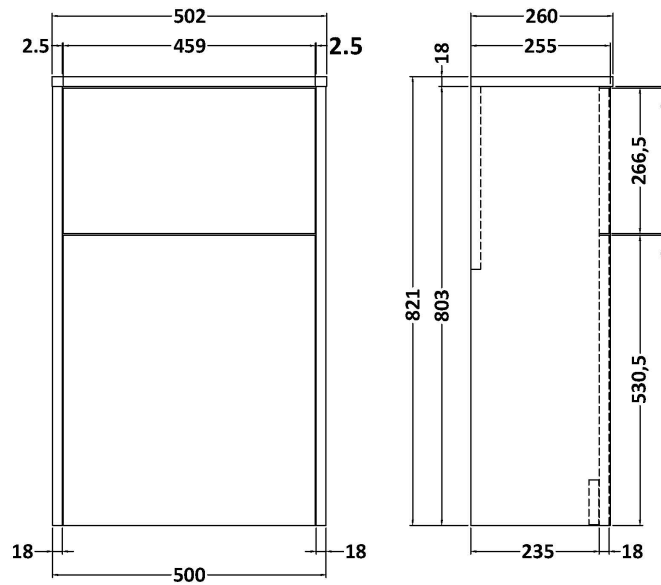

Packaging Dimensions

Height (mm):	460
Width (mm):	410
Depth (mm):	235
Gross Weight (kg):	7.2

Packaging Data

Box Colour:	Brown Cardboard Box
Box Qty:	1
Label Size:	50 x 100
Label Colour:	White Label
Label Qty:	2

Sales Code: NBV160

Description: Basin Lh 1Th 450 X 220 X 120

Product Dimensions

Height (mm):	120
Width (mm):	450
Depth (mm):	220
Nett Weight (kg):	6.3

Packaging Dimensions

Height (mm):	150
Width (mm):	240
Depth (mm):	475
Gross Weight (kg):	6.8

Packaging Data

Box Colour:	Brown Cardboard Box
Box Qty:	1
Label Size:	100 x 50
Label Colour:	White Label
Label Qty:	2

Outer Box Dimensions (If Applicable)

Height (mm):	
Width (mm):	
Depth (mm):	
Gross Weight (kg):	
Barcode:	5055275890592

Product Dimensions

Height (mm):	821
Width (mm):	502
Depth (mm):	260
Nett Weight (kg):	11

Packaging Dimensions

Height (mm):	830
Width (mm):	520
Depth (mm):	275
Gross Weight (kg):	11.5

Packaging Data

Box Colour:	Brown Cardboard Box
Box Qty:	1
Label Size:	50 x 100
Label Colour:	White Label
Label Qty:	2