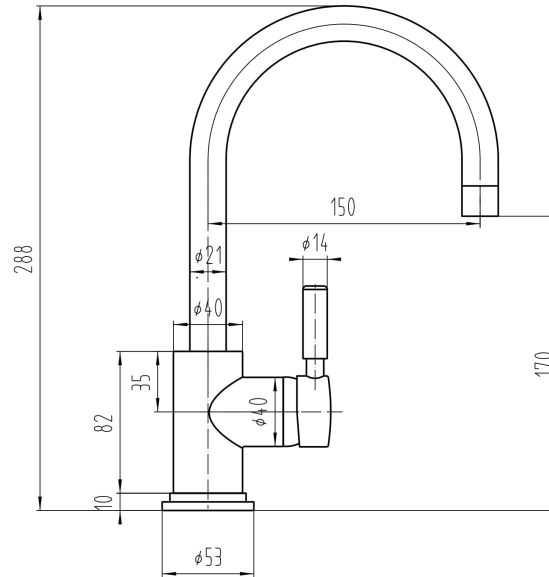

Sales Code: NCU606

Description: Round Btw Pan

Product Dimensions

Height (mm):	400
Width (mm):	350
Depth (mm):	555
Nett Weight (kg):	28

Packaging Dimensions

Height (mm):	570
Width (mm):	415
Depth (mm):	365
Gross Weight (kg):	29

Product Details

Country of Origin:	Turkey
Fitting Instruction:	No
Certification: CE & UKCA:	Yes
WRAS:	N/A
WRAS No:	N/A
Product Material:	Vitreous China
Fixing Supplied:	Yes

Pans/Bidets: Trap Style: P Trap Includes Seat: No

Sales Code: PN880

Description: Tec Single Lever Side Action Basin Mixer

Product Dimensions

Height (mm):	292
Width (mm):	50
Depth (mm):	190
Length (mm):	
Nett Weight (kg):	1.6

Packaging Dimensions

Height (mm):	85
Width (mm):	185
Depth (mm):	270
Gross Weight (kg):	1.6

Sales Code: MDPB03

Description: Square Dual Flush Push Button

Product Dimensions

Length (mm):	
Width (mm):	70
Height (mm):	70
Depth (mm):	99
Nett Weight (kg):	0.2

Packaging Dimensions

Height (mm):	80
Width (mm):	155
Depth (mm):	80
Gross Weight (kg):	0.2