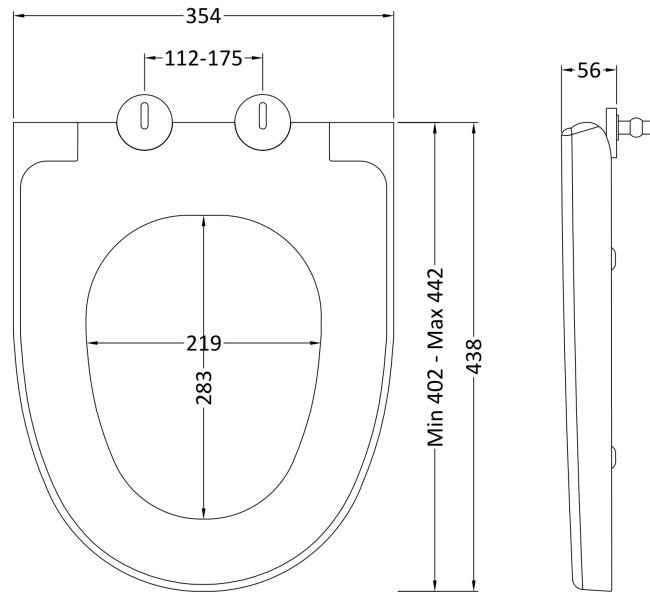

Sales Code: NBV160

Description: Basin Lh 1Th 450 X 220 X 120

Product Dimensions

Height (mm):	120
Width (mm):	450
Depth (mm):	220
Nett Weight (kg):	6.3

Packaging Dimensions

Height (mm):	150
Width (mm):	240
Depth (mm):	475
Gross Weight (kg):	6.8

Product Dimensions

Height (mm):	821
Width (mm):	502
Depth (mm):	260
Nett Weight (kg):	11

Packaging Dimensions

Height (mm):	830
Width (mm):	520
Depth (mm):	275
Gross Weight (kg):	11.5

Packaging Data

Box Colour:	Brown Cardboard Box
Box Qty:	1
Label Size:	50 x 100
Label Colour:	White Label
Label Qty:	2

Sales Code: NCU699

Description: Soft Close Seat

Product Dimensions

Length (mm):	438
Width (mm):	354
Height (mm):	56
Nett Weight (kg):	2.15

Packaging Dimensions

Length (mm):	500
Width (mm):	365
Height (mm):	65
Gross Weight (kg):	2.4

Sales Code: NCU606

Description: Round Btw Pan

Product Dimensions

Height (mm):	400
Width (mm):	350
Depth (mm):	555
Nett Weight (kg):	28

Packaging Dimensions

Height (mm):	570
Width (mm):	415
Depth (mm):	365
Gross Weight (kg):	29