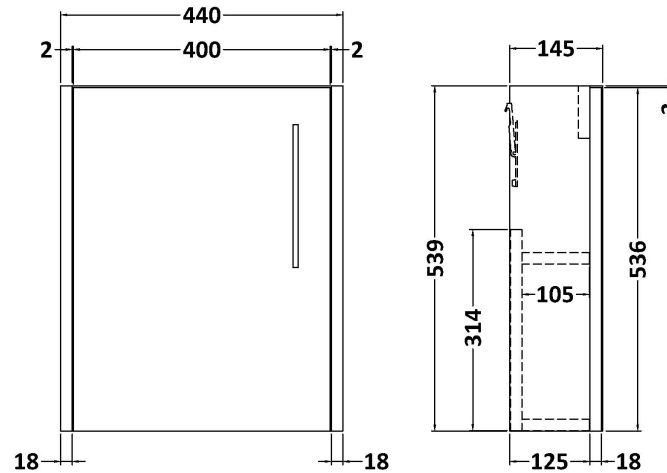

Sales Code: FUZJU006

Description: Wh 440 Matt Electric Blue Wc & Tap

Packaging Details

Barcode: 5056678405345

Sales Code: MOJ2961

Description: 440 Single Door Wall Hung Unit

Product Dimensions

Height (mm):	539
Width (mm):	440
Depth (mm):	145
Nett Weight (kg):	6.5

Packaging Dimensions

Height (mm):	460
Width (mm):	410
Depth (mm):	235
Gross Weight (kg):	7.2

Packaging Data

Box Colour:	Brown Cardboard Box
Box Qty:	1
Label Size:	50 x 100
Label Colour:	White Label
Label Qty:	2

Sales Code: NBV160

Description: Basin Lh 1Th 450 X 220 X 120

Product Dimensions

Height (mm):	120
Width (mm):	450
Depth (mm):	220
Nett Weight (kg):	6.3

Packaging Dimensions

Height (mm):	150
Width (mm):	240
Depth (mm):	475
Gross Weight (kg):	6.8

Product Dimensions

Height (mm):	821
Width (mm):	502
Depth (mm):	260
Nett Weight (kg):	11

Packaging Dimensions

Height (mm):	830
Width (mm):	520
Depth (mm):	275
Gross Weight (kg):	11.5

Packaging Data

Box Colour:	Brown Cardboard Box
Box Qty:	1
Label Size:	50 x 100
Label Colour:	White Label
Label Qty:	2