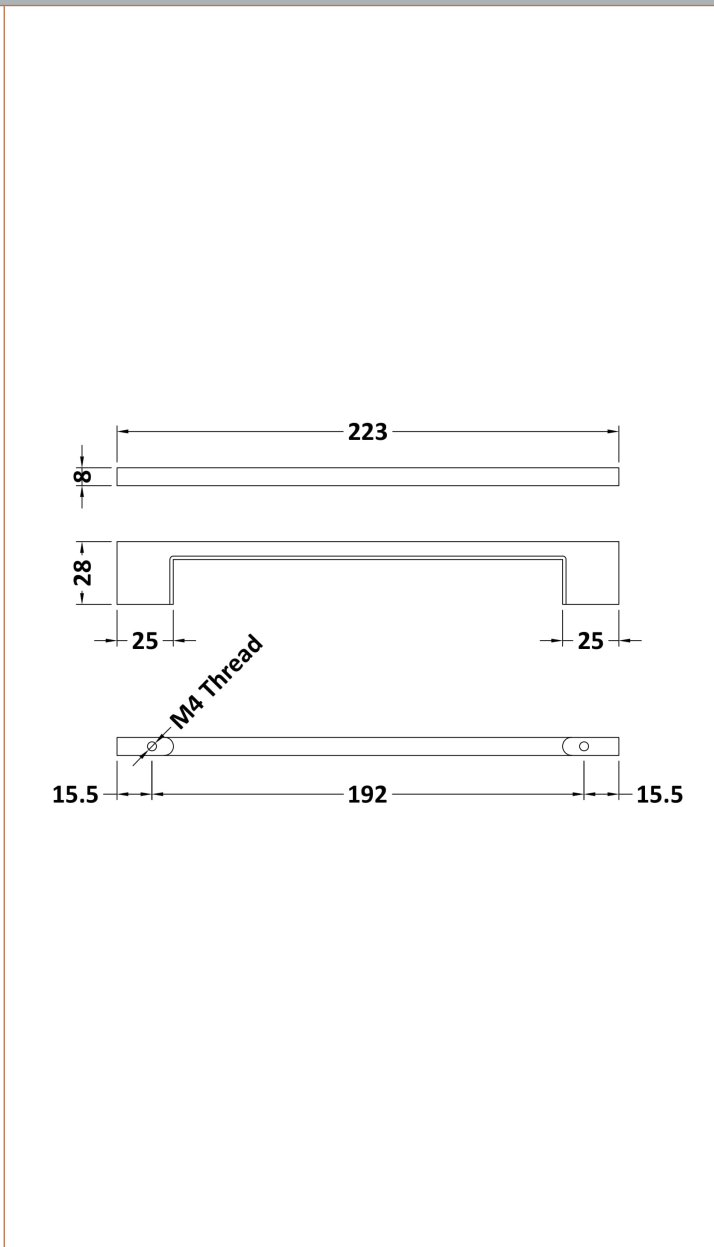

Sales Code: MDPB02

Description: Square Dual Flush Push Button

Product Dimensions

Length (mm):	
Width (mm):	70
Height (mm):	70
Depth (mm):	99
Nett Weight (kg):	0.2

Packaging Dimensions

Height (mm):	80
Width (mm):	155
Depth (mm):	80
Gross Weight (kg):	0.2

Description: Cable Conc Universal Access Cistern

Product Dimensions

Length (mm):	
Width (mm):	303
Height (mm):	334
Depth (mm):	136
Nett Weight (kg):	2.23

Packaging Dimensions

Height (mm):	345
Width (mm):	145
Depth (mm):	320
Gross Weight (kg):	2.23

Packaging Data

Box Colour:	Brown Cardboard Box
Box Qty:	1
Label Size:	100 x 50
Label Colour:	White Label
Label Qty:	2

Outer Box Dimensions (If Applicable)

Height (mm):	
Width (mm):	
Length (mm):	
Depth (mm):	
Gross Weight (kg):	2
Barcode:	5055146182566

Sales Code: H018

Description: D Handle 192mm

Product Dimensions	
Length (mm):	
Width (mm):	8
Height (mm):	223
Depth (mm):	28
Nett Weight (kg):	1.2
Packaging Dimensions	
Height (mm):	30
Width (mm):	15
Depth (mm):	225
Gross Weight (kg):	1.2
Packaging Data	
Box Colour:	Polybagged
Box Qty:	1
Label Size:	100 x 50
Label Colour:	White Label
Label Qty:	1
Outer Box Dimensions (If Applicable)	
Height (mm):	
Width (mm):	
Length (mm):	
Depth (mm):	
Gross Weight (kg):	
Barcode:	5056211879992
Product Details	
Country of Origin:	China
Fitting Instruction:	No
CE & UKCA:	N/A
Product Material:	Brass
Heating Element Wattage:	Not Applicable
Colour/Finish:	Black
Product Diameter:	N/A
Connection Size:	192mm