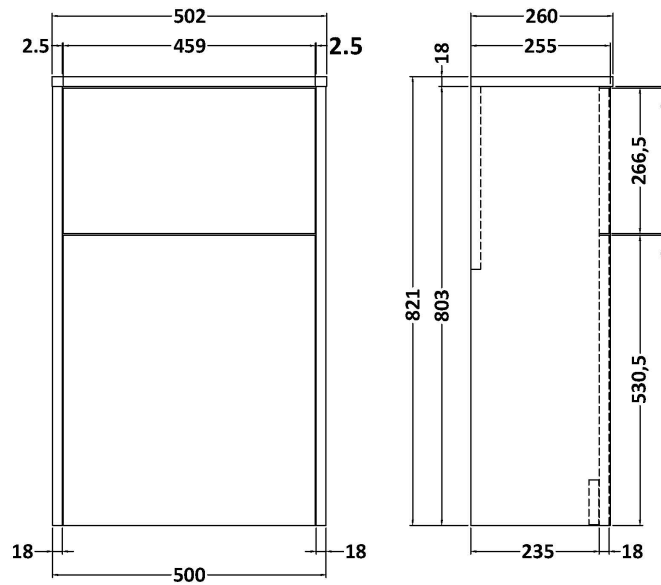

Packaging Dimensions

Height (mm):	460
Width (mm):	410
Depth (mm):	235
Gross Weight (kg):	7.2

Packaging Data

Box Colour:	Brown Cardboard Box
Box Qty:	1
Label Size:	50 x 100
Label Colour:	White Label
Label Qty:	2

Sales Code: NBV161

Description: Basin Rh 1Th 450 X 220 X 120

Product Dimensions

Height (mm):	120
Width (mm):	450
Depth (mm):	220
Nett Weight (kg):	6.3

Packaging Dimensions

Height (mm):	150
Width (mm):	240
Depth (mm):	470
Gross Weight (kg):	6.8

Packaging Data

Box Colour:	Brown Cardboard Box
Box Qty:	1
Label Size:	100 x 50
Label Colour:	White Label
Label Qty:	2

Outer Box Dimensions (If Applicable)

Height (mm):	
Width (mm):	
Depth (mm):	
Gross Weight (kg):	
Barcode:	5055275890608

Product Dimensions

Height (mm):	821
Width (mm):	502
Depth (mm):	260
Nett Weight (kg):	11

Packaging Dimensions

Height (mm):	830
Width (mm):	520
Depth (mm):	275
Gross Weight (kg):	11.5

Packaging Data

Box Colour:	Brown Cardboard Box
Box Qty:	1
Label Size:	50 x 100
Label Colour:	White Label
Label Qty:	2