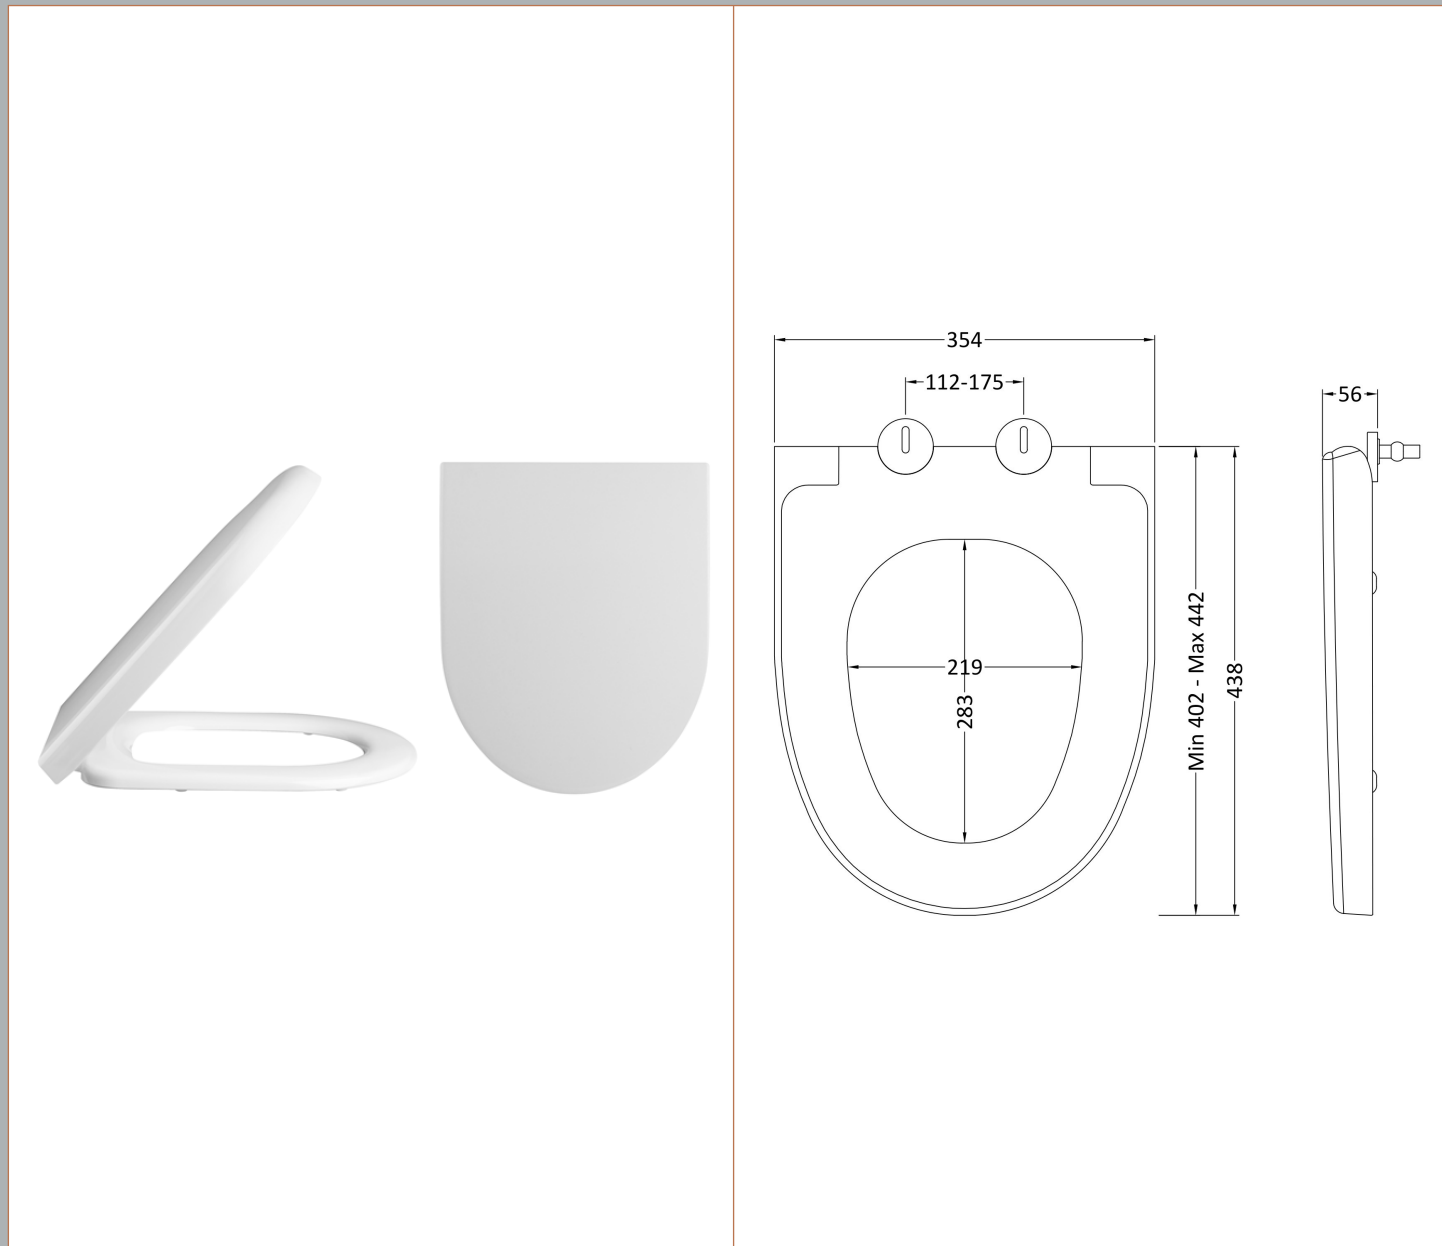

Sales Code: FUZJU011

Description: Wh 440 Matt Coastal Grey Wc & Tap

Packaging Details

Barcode: 5056678405390

Sales Code: MOJ2361

Description: 440 Single Door Wall Hung Unit

Product Dimensions

Height (mm):	539
Width (mm):	440
Depth (mm):	145
Nett Weight (kg):	6.5

Product Dimensions

Height (mm):	821
Width (mm):	502
Depth (mm):	260
Nett Weight (kg):	11

Packaging Dimensions

Height (mm):	830
Width (mm):	520
Depth (mm):	275
Gross Weight (kg):	11.5

Packaging Data

Box Colour:	Brown Cardboard Box
Box Qty:	1
Label Size:	50 x 100
Label Colour:	White Label
Label Qty:	2

Outer Box Dimensions (If Applicable)

Height (mm):	
Width (mm):	
Depth (mm):	
Gross Weight (kg):	
Barcode:	5056462657356

Product Details

Country of Origin:	United Kingdom
Fitting Instruction:	No
CE & UKCA:	
FSC Certified Materials:	Yes
Colour:	Monument Grey
Construction Method:	Cam & Wood Dowel
Construction Type:	Rigid
Cabinet Finish:	MFC Smooth Matt
Fascia Finish:	MFC Smooth Matt
Cabinet Thickness (mm):	18
Fascia Thickness (mm):	18
Drawer Included:	Not Applicable
Drawer Type:	Not Applicable
No of Shelves:	0
Hinge Type:	Not Applicable
Hinge Included:	No
Adjustable Legs:	No, Not Required
Fixings Included:	Yes
Handle Style:	Not Applicable
Waste Shroud:	No
Handle Included:	No
Handle Type:	Not Applicable

Sales Code: NCU699

Description: Soft Close Seat

Product Dimensions

Length (mm):	438
Width (mm):	354
Height (mm):	56
Nett Weight (kg):	2.15

Packaging Dimensions

Length (mm):	500
Width (mm):	365
Height (mm):	65
Gross Weight (kg):	2.4