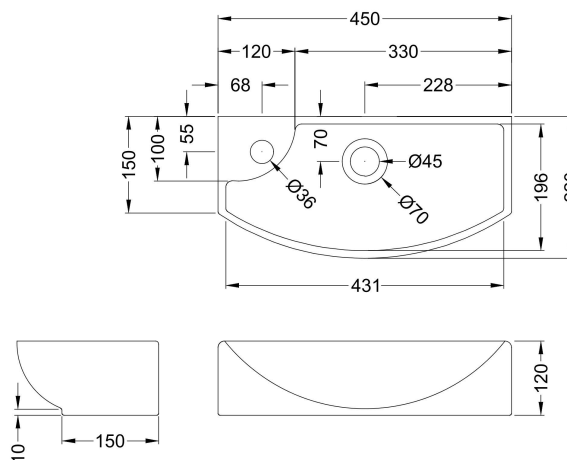

Packaging Dimensions

Height (mm):	460
Width (mm):	410
Depth (mm):	235
Gross Weight (kg):	7.2

Packaging Data

Box Colour:	Brown Cardboard Box
Box Qty:	1
Label Size:	50 x 100
Label Colour:	White Label
Label Qty:	2

Sales Code: NBV161

Description: Basin Rh 1Th 450 X 220 X 120

Product Dimensions

Height (mm):	120
Width (mm):	450
Depth (mm):	220
Nett Weight (kg):	6.3

Packaging Dimensions

Height (mm):	150
Width (mm):	240
Depth (mm):	470
Gross Weight (kg):	6.8

Packaging Data

Box Colour:	Brown Cardboard Box
Box Qty:	1
Label Size:	100 x 50
Label Colour:	White Label
Label Qty:	2

Outer Box Dimensions (If Applicable)

Height (mm):	
Width (mm):	
Depth (mm):	
Gross Weight (kg):	
Barcode:	5055275890608

Product Dimensions

Height (mm):	821
Width (mm):	502
Depth (mm):	260
Nett Weight (kg):	11

Packaging Dimensions

Height (mm):	830
Width (mm):	520
Depth (mm):	275
Gross Weight (kg):	11.5

Packaging Data

Box Colour:	Brown Cardboard Box
Box Qty:	1
Label Size:	50 x 100
Label Colour:	White Label
Label Qty:	2