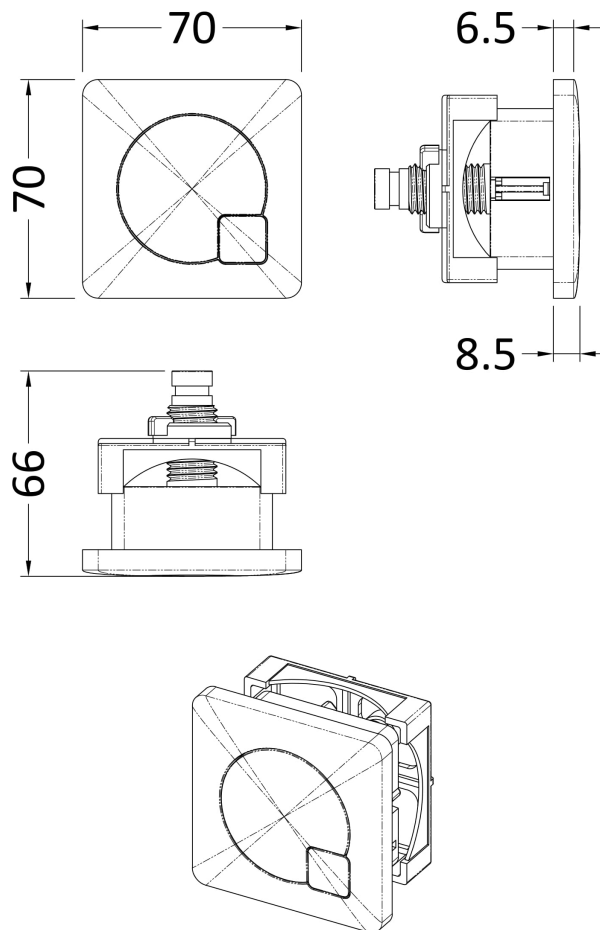

Sales Code: PN480

Description: Tec Single Lever Side Action Basin Mixer

Product Dimensions

Height (mm):	292
Width (mm):	50
Depth (mm):	190
Length (mm):	
Nett Weight (kg):	1.6

Packaging Dimensions

Height (mm):	85
Width (mm):	185
Depth (mm):	270
Gross Weight (kg):	1.6

Packaging Data

Box Colour:	White Cardboard Box
Box Qty:	1
Label Size:	100 x 50
Label Colour:	White Label
Label Qty:	2

Outer Box Dimensions (If Applicable)

Height (mm):	400
Width (mm):	280
Depth (mm):	560
Length (mm):	
Gross Weight (kg):	
Barcode:	5056462659084

Sales Code: MDPB02

Description: Square Dual Flush Push Button

Product Dimensions

Length (mm):	
Width (mm):	70
Height (mm):	70
Depth (mm):	99
Nett Weight (kg):	0.2

Packaging Dimensions

Height (mm):	80
Width (mm):	155
Depth (mm):	80
Gross Weight (kg):	0.2

Description: Cable Conc Universal Access Cistern

Product Dimensions

Length (mm):	
Width (mm):	303
Height (mm):	334
Depth (mm):	136
Nett Weight (kg):	2.23

Packaging Dimensions

Height (mm):	345
Width (mm):	145
Depth (mm):	320
Gross Weight (kg):	2.23