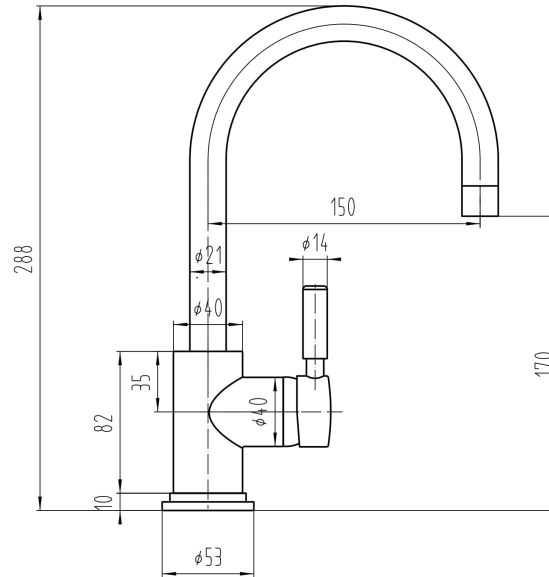

Sales Code: NCU606

Description: Round Btw Pan

Product Dimensions

Height (mm):	400
Width (mm):	350
Depth (mm):	555
Nett Weight (kg):	28

Packaging Dimensions

Height (mm):	570
Width (mm):	415
Depth (mm):	365
Gross Weight (kg):	29

Product Details

Country of Origin:	Turkey
Fitting Instruction:	No
Certification: CE & UKCA:	Yes
WRAS:	N/A
WRAS No:	N/A
Product Material:	Vitreous China
Fixing Supplied:	Yes

Pans/Bidets: Trap Style: P Trap Includes Seat: No

Sales Code: PN480

Description: Tec Single Lever Side Action Basin Mixer

Product Dimensions

Height (mm):	292
Width (mm):	50
Depth (mm):	190
Length (mm):	
Nett Weight (kg):	1.6

Packaging Dimensions

Height (mm):	85
Width (mm):	185
Depth (mm):	270
Gross Weight (kg):	1.6

Sales Code: MDPB02

Description: Square Dual Flush Push Button

Product Dimensions

Length (mm):	
Width (mm):	70
Height (mm):	70
Depth (mm):	99
Nett Weight (kg):	0.2

Packaging Dimensions

Height (mm):	80
Width (mm):	155
Depth (mm):	80
Gross Weight (kg):	0.2