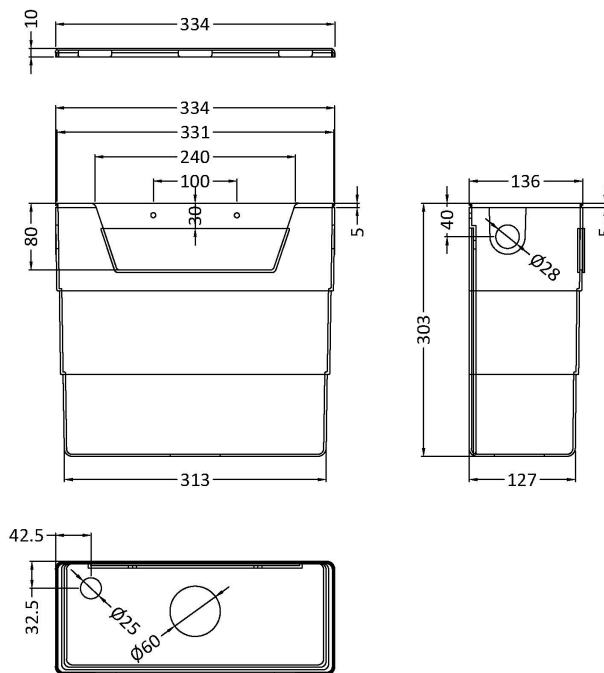

Sales Code: NCU606

Description: Round Btw Pan

Product Dimensions

Height (mm):	400
Width (mm):	350
Depth (mm):	555
Nett Weight (kg):	28

Packaging Dimensions

Height (mm):	570
Width (mm):	415
Depth (mm):	365
Gross Weight (kg):	29

Sales Code: MDPB02

Description: Square Dual Flush Push Button

Product Dimensions

Length (mm):	
Width (mm):	70
Height (mm):	70
Depth (mm):	99
Nett Weight (kg):	0.2

Packaging Dimensions

Height (mm):	80
Width (mm):	155
Depth (mm):	80
Gross Weight (kg):	0.2

Packaging Data

Box Colour:	White Cardboard Box
Box Qty:	1
Label Size:	100 x 50
Label Colour:	White Label
Label Qty:	1

Outer Box Dimensions (If Applicable)

Height (mm):	
Width (mm):	
Length (mm):	
Depth (mm):	
Gross Weight (kg):	
Barcode:	5056211893165

Description: Cable Conc Universal Access Cistern

Product Dimensions

Length (mm):	
Width (mm):	303
Height (mm):	334
Depth (mm):	136
Nett Weight (kg):	2.23

Packaging Dimensions

Height (mm):	345
Width (mm):	145
Depth (mm):	320
Gross Weight (kg):	2.23