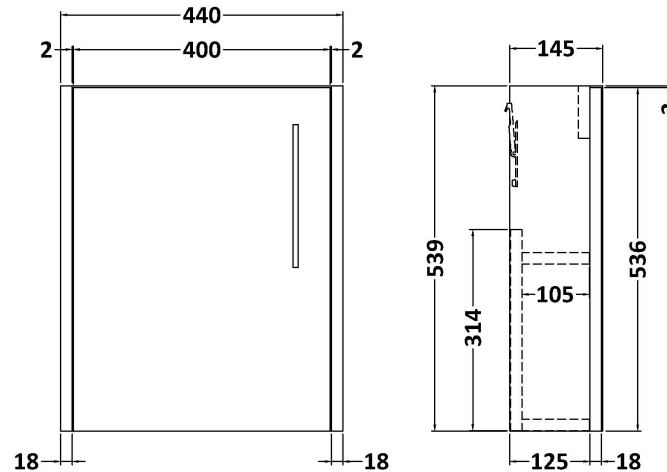

Sales Code: FUZJU011

Description: Wh 440 Matt Coastal Grey Wc & Tap

Packaging Details

Barcode: 5056678405390

Sales Code: MOJ2361

Description: 440 Single Door Wall Hung Unit

Product Dimensions

Height (mm):	539
Width (mm):	440
Depth (mm):	145
Nett Weight (kg):	6.5

Packaging Dimensions

Height (mm):	460
Width (mm):	410
Depth (mm):	235
Gross Weight (kg):	7.2

Packaging Data

Box Colour:	Brown Cardboard Box
Box Qty:	1
Label Size:	50 x 100
Label Colour:	White Label
Label Qty:	2

Product Dimensions

Height (mm):	821
Width (mm):	502
Depth (mm):	260
Nett Weight (kg):	11

Packaging Dimensions

Height (mm):	830
Width (mm):	520
Depth (mm):	275
Gross Weight (kg):	11.5

Packaging Data

Box Colour:	Brown Cardboard Box
Box Qty:	1
Label Size:	50 x 100
Label Colour:	White Label
Label Qty:	2

Sales Code: NCU606

Description: Round Btw Pan

Product Dimensions

Height (mm):	400
Width (mm):	350
Depth (mm):	555
Nett Weight (kg):	28

Packaging Dimensions

Height (mm):	570
Width (mm):	415
Depth (mm):	365
Gross Weight (kg):	29