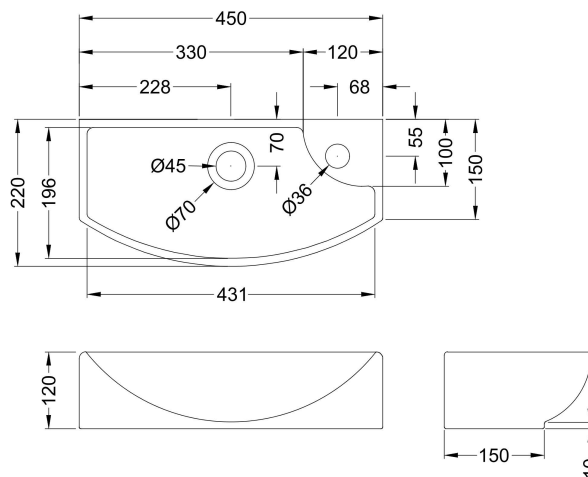

Packaging Dimensions

Height (mm):	800
Width (mm):	410
Depth (mm):	235
Gross Weight (kg):	12

Packaging Data

Box Colour:	Brown Cardboard Box
Box Qty:	1
Label Size:	50 x 100
Label Colour:	White Label
Label Qty:	2

Sales Code: NBV160

Description: Basin Lh 1Th 450 X 220 X 120

Product Dimensions

Height (mm):	120
Width (mm):	450
Depth (mm):	220
Nett Weight (kg):	6.3

Packaging Dimensions

Height (mm):	150
Width (mm):	240
Depth (mm):	475
Gross Weight (kg):	6.8

Packaging Data

Box Colour:	Brown Cardboard Box
Box Qty:	1
Label Size:	100 x 50
Label Colour:	White Label
Label Qty:	2

Outer Box Dimensions (If Applicable)

Height (mm):	
Width (mm):	
Depth (mm):	
Gross Weight (kg):	
Barcode:	5055275890592

Product Dimensions

Height (mm):	821
Width (mm):	502
Depth (mm):	260
Nett Weight (kg):	11

Packaging Dimensions

Height (mm):	830
Width (mm):	520
Depth (mm):	275
Gross Weight (kg):	11.5

Packaging Data

Box Colour:	Brown Cardboard Box
Box Qty:	1
Label Size:	50 x 100
Label Colour:	White Label
Label Qty:	2