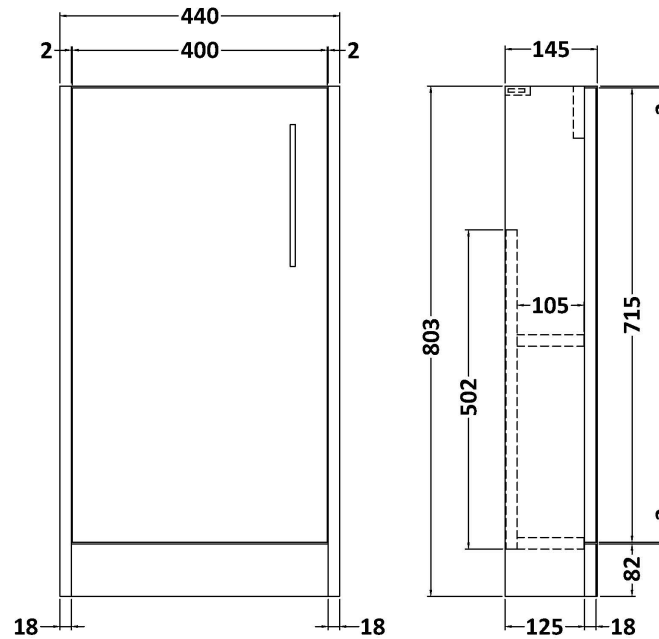

Sales Code: MOJ1821

Description: 440 Single Door Floor Standing Unit

Product Dimensions

Height (mm):	803
Width (mm):	440
Depth (mm):	145
Nett Weight (kg):	11

Packaging Dimensions

Height (mm):	800
Width (mm):	410
Depth (mm):	235
Gross Weight (kg):	12

Packaging Data

Box Colour:	Brown Cardboard Box
Box Qty:	1
Label Size:	50 x 100
Label Colour:	White Label
Label Qty:	2

Outer Box Dimensions (If Applicable)

Height (mm):	
Width (mm):	
Depth (mm):	
Gross Weight (kg):	
Barcode:	5056462659626

Product Details

Country of Origin:	United Kingdom
Fitting Instruction:	No
CE & UKCA:	N/A
FSC Certified Materials:	Yes
Colour:	Halifax Oak
Construction Method:	Cam & Wood Dowel
Construction Type:	Rigid
Cabinet Finish:	MFC Textured Woodgrain
Fascia Finish:	MFC Textured Woodgrain
Cabinet Thickness (mm):	18
Fascia Thickness (mm):	18
Drawer Included:	No
Drawer Type:	Not Applicable
No of Shelves:	1
Hinge Type:	95 Degree Clip-On Soft Close
Hinge Included:	Yes, Supplied
Adjustable Legs:	No, Not Required
Fixings Included:	Yes
Handle Style:	Modern
Waste Shroud:	Not Applicable
Handle Included:	Yes, Supplied
Handle Type:	D-Shape