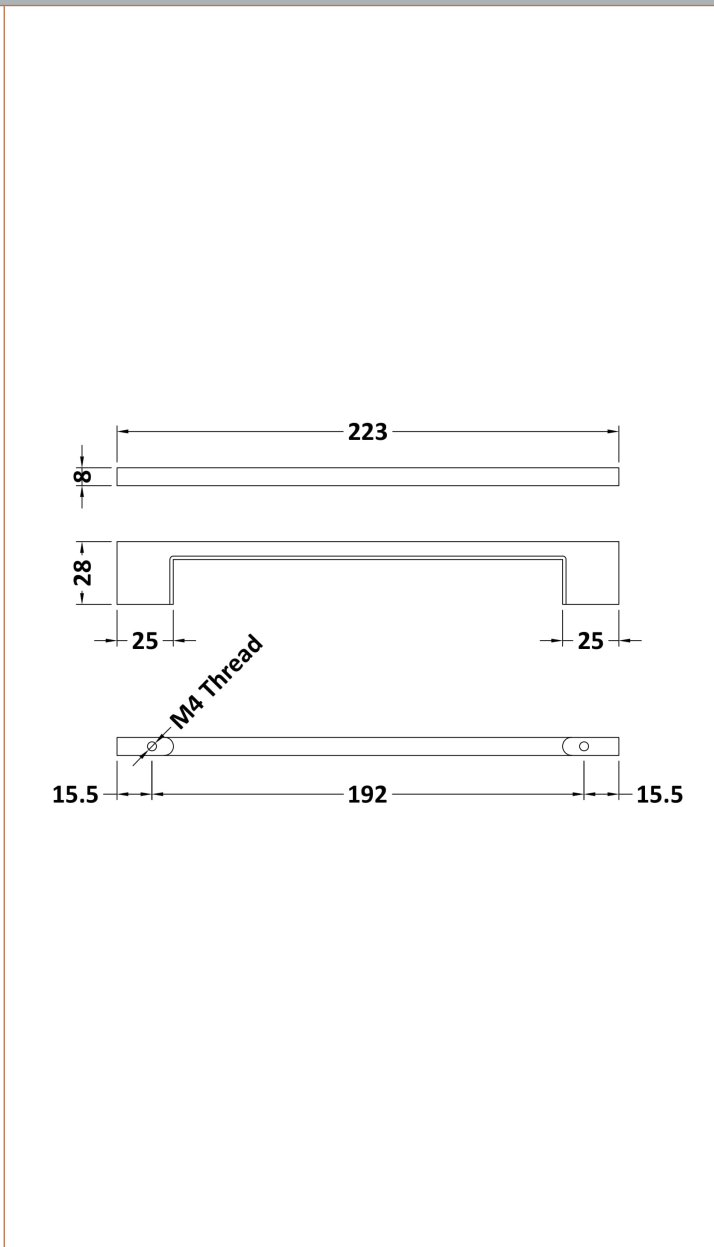

Sales Code: MDPB02

Description: Square Dual Flush Push Button

Product Dimensions

Length (mm):	
Width (mm):	70
Height (mm):	70
Depth (mm):	99
Nett Weight (kg):	0.2

Packaging Dimensions

Height (mm):	80
Width (mm):	155
Depth (mm):	80
Gross Weight (kg):	0.2

Description: Cable Conc Universal Access Cistern

Product Dimensions

Length (mm):	
Width (mm):	303
Height (mm):	334
Depth (mm):	136
Nett Weight (kg):	2.23

Packaging Dimensions

Height (mm):	345
Width (mm):	145
Depth (mm):	320
Gross Weight (kg):	2.23

Packaging Data

Box Colour:	Brown Cardboard Box
Box Qty:	1
Label Size:	100 x 50
Label Colour:	White Label
Label Qty:	2

Outer Box Dimensions (If Applicable)

Height (mm):	
Width (mm):	
Length (mm):	
Depth (mm):	
Gross Weight (kg):	2
Barcode:	5055146182566

Sales Code: H018

Description: D Handle 192mm

Product Dimensions

Length (mm):	
Width (mm):	8
Height (mm):	223
Depth (mm):	28
Nett Weight (kg):	1.2

Packaging Dimensions

Height (mm):	30
Width (mm):	15
Depth (mm):	225
Gross Weight (kg):	1.2