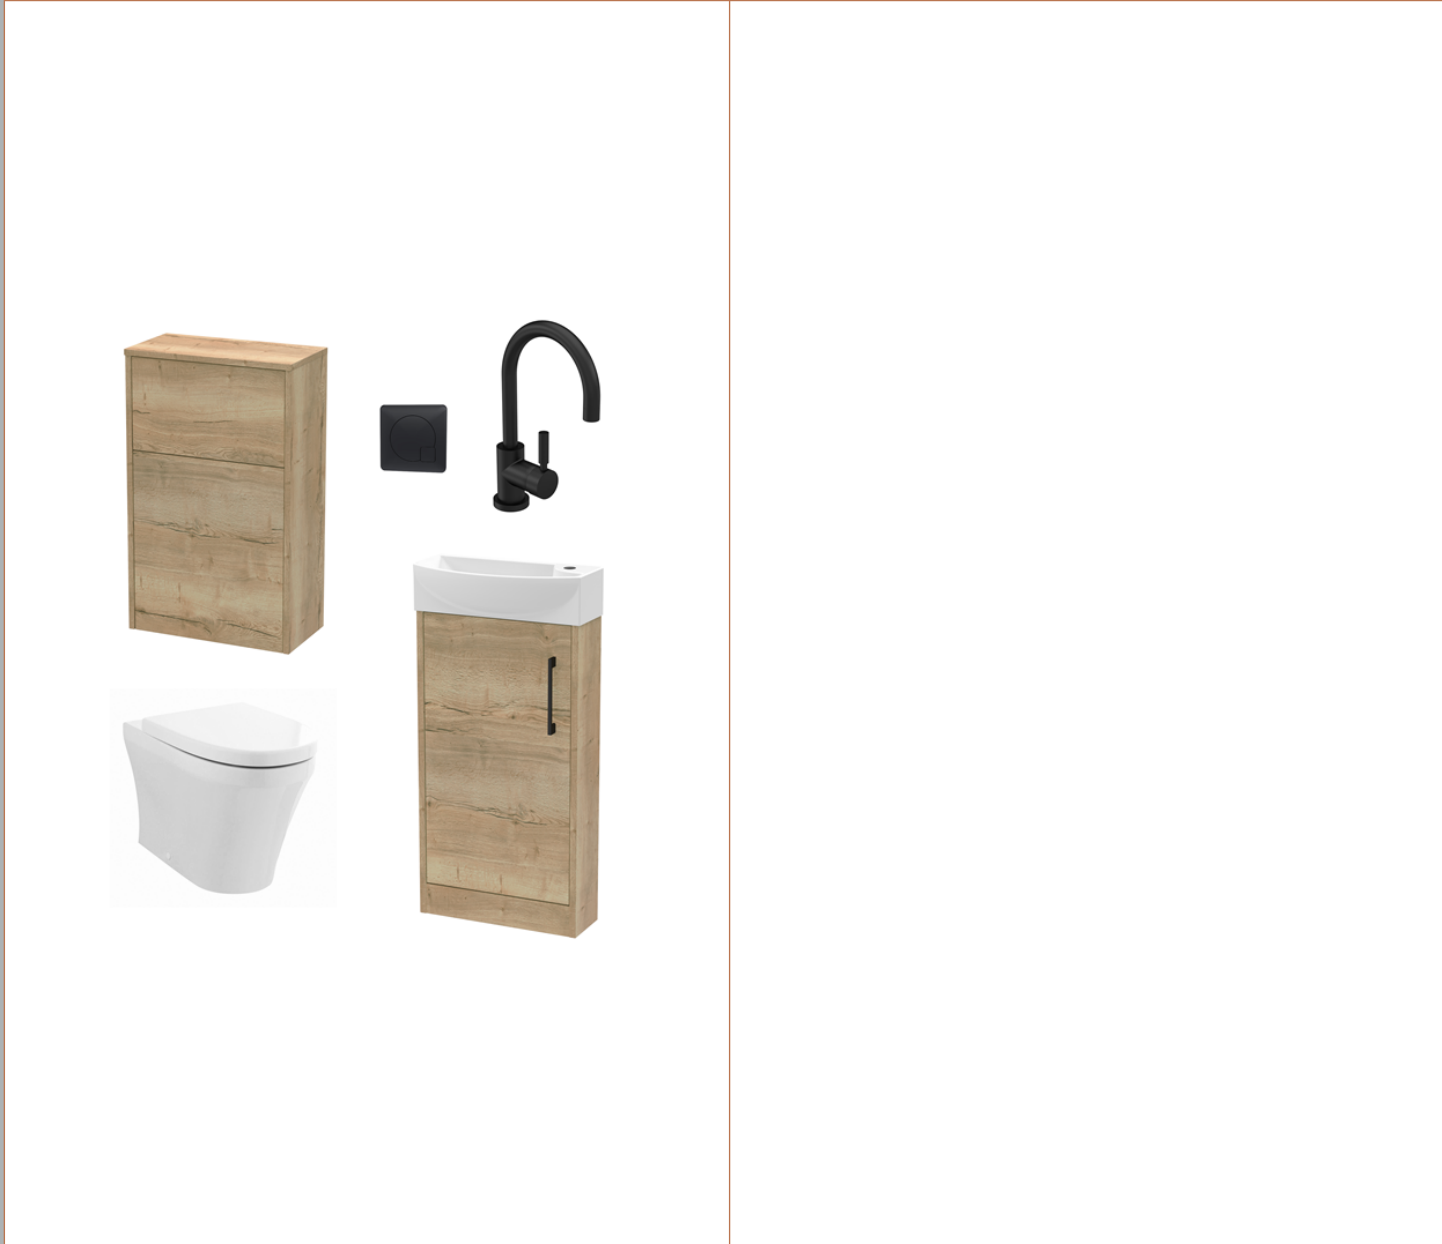

Sales Code: FUZJU016

Description: Fs 440 Woodgrain Autumn Oak Wc & Tap

Packaging Details

Barcode: 5056678405444

Sales Code: MOJ1821

Description: 440 Single Door Floor Standing Unit

Product Dimensions

Height (mm):	803
Width (mm):	440
Depth (mm):	145
Nett Weight (kg):	11