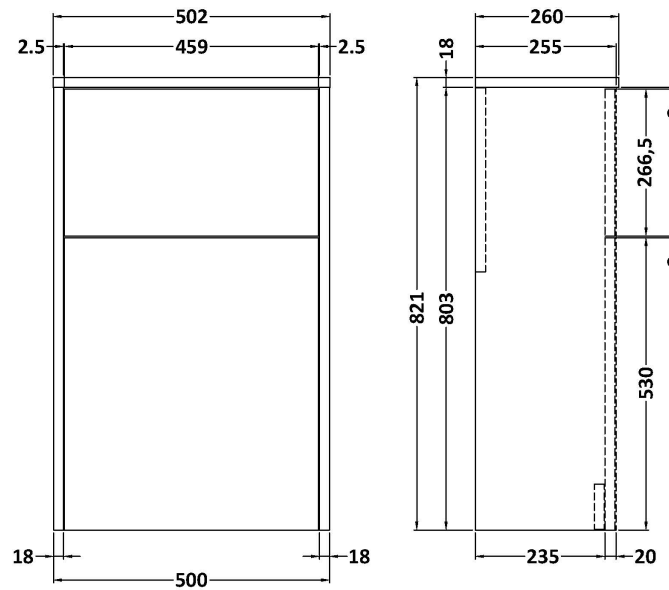

Packaging Dimensions

Height (mm):	800
Width (mm):	410
Depth (mm):	235
Gross Weight (kg):	12

Packaging Data

Box Colour:	Brown Cardboard Box
Box Qty:	1
Label Size:	50 x 100
Label Colour:	White Label
Label Qty:	2

Sales Code: NBV160

Description: Basin Lh 1Th 450 X 220 X 120

Product Dimensions

Height (mm):	120
Width (mm):	450
Depth (mm):	220
Nett Weight (kg):	6.3

Packaging Dimensions

Height (mm):	150
Width (mm):	240
Depth (mm):	475
Gross Weight (kg):	6.8

Packaging Data

Box Colour:	Brown Cardboard Box
Box Qty:	1
Label Size:	100 x 50
Label Colour:	White Label
Label Qty:	2

Outer Box Dimensions (If Applicable)

Height (mm):	
Width (mm):	
Depth (mm):	
Gross Weight (kg):	
Barcode:	5055275890592

Product Dimensions

Height (mm):	821
Width (mm):	502
Depth (mm):	260
Nett Weight (kg):	11

Packaging Dimensions

Height (mm):	830
Width (mm):	520
Depth (mm):	275
Gross Weight (kg):	11.5

Packaging Data

Box Colour:	Brown Cardboard Box
Box Qty:	1
Label Size:	50 x 100
Label Colour:	White Label
Label Qty:	2