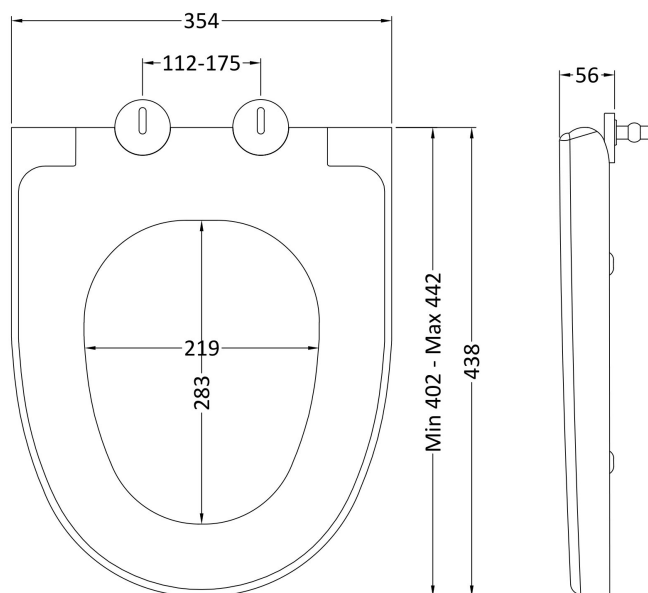

Sales Code: NBV160

Description: Basin Lh 1Th 450 X 220 X 120

Product Dimensions

Height (mm):	120
Width (mm):	450
Depth (mm):	220
Nett Weight (kg):	6.3

Packaging Dimensions

Height (mm):	150
Width (mm):	240
Depth (mm):	475
Gross Weight (kg):	6.8

Product Dimensions

Height (mm):	821
Width (mm):	502
Depth (mm):	260
Nett Weight (kg):	11

Packaging Dimensions

Height (mm):	830
Width (mm):	520
Depth (mm):	275
Gross Weight (kg):	11.5

Packaging Data

Box Colour:	Brown Cardboard Box
Box Qty:	1
Label Size:	50 x 100
Label Colour:	White Label
Label Qty:	2

Sales Code: NCU699

Description: Soft Close Seat

Product Dimensions

Length (mm):	438
Width (mm):	354
Height (mm):	56
Nett Weight (kg):	2.15

Packaging Dimensions

Length (mm):	500
Width (mm):	365
Height (mm):	65
Gross Weight (kg):	2.4

Sales Code: NCU606

Description: Round Btw Pan

Product Dimensions

Height (mm):	400
Width (mm):	350
Depth (mm):	555
Nett Weight (kg):	28

Packaging Dimensions

Height (mm):	570
Width (mm):	415
Depth (mm):	365
Gross Weight (kg):	29