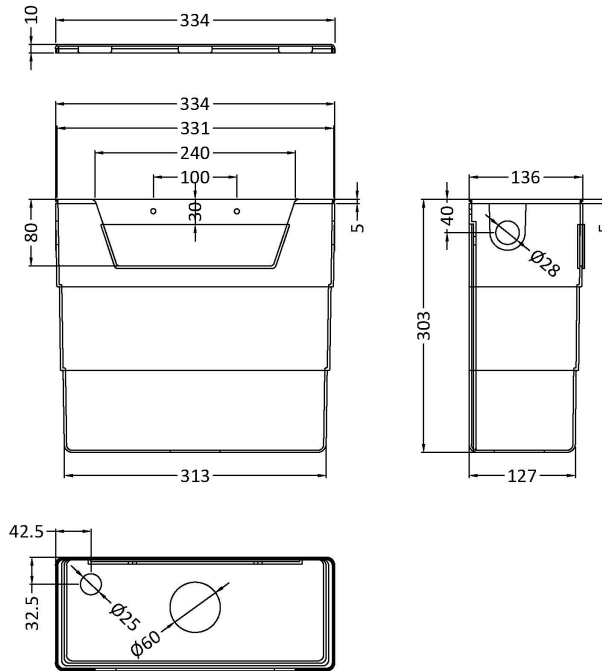

Sales Code: MDPB02

Description: Square Dual Flush Push Button

Product Dimensions

Length (mm):	
Width (mm):	70
Height (mm):	70
Depth (mm):	99
Nett Weight (kg):	0.2

Packaging Dimensions

Height (mm):	80
Width (mm):	155
Depth (mm):	80
Gross Weight (kg):	0.2

Packaging Data

Box Colour:	White Cardboard Box
Box Qty:	1
Label Size:	100 x 50
Label Colour:	White Label
Label Qty:	1

Outer Box Dimensions (If Applicable)

Height (mm):	
Width (mm):	
Length (mm):	
Depth (mm):	
Gross Weight (kg):	
Barcode:	5056211893165

Description: Cable Conc Universal Access Cistern

Product Dimensions

Length (mm):	
Width (mm):	303
Height (mm):	334
Depth (mm):	136
Nett Weight (kg):	2.23

Packaging Dimensions

Height (mm):	345
Width (mm):	145
Depth (mm):	320
Gross Weight (kg):	2.23

Sales Code: H018

Description: D Handle 192mm

Product Dimensions

Length (mm):	
Width (mm):	8
Height (mm):	223
Depth (mm):	28
Nett Weight (kg):	1.2

Packaging Dimensions

Height (mm):	30
Width (mm):	15
Depth (mm):	225
Gross Weight (kg):	1.2