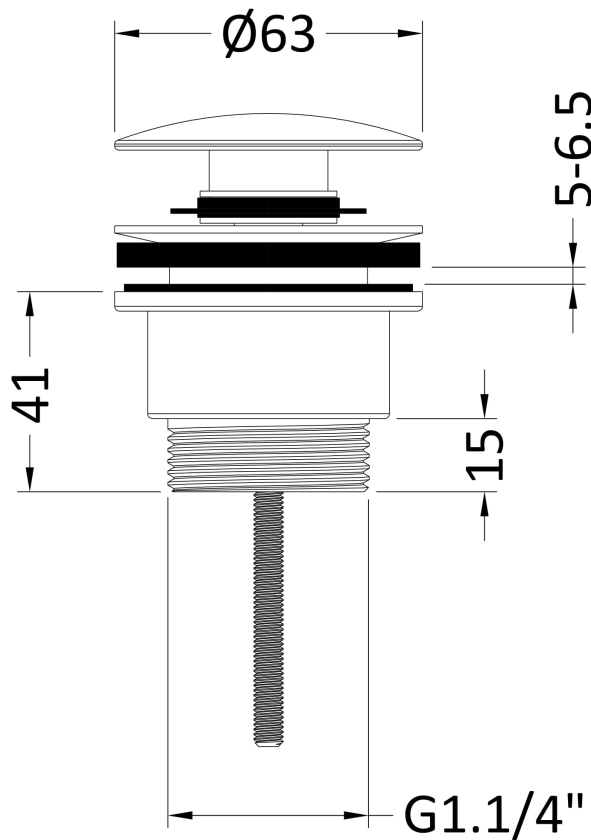

Sales Code: H017

Description: D Handle 192mm

**Product Dimensions**

Length (mm):	
Width (mm):	8
Height (mm):	223
Depth (mm):	28
Nett Weight (kg):	1.2

**Packaging Dimensions**

Height (mm):	30
Width (mm):	15
Depth (mm):	225
Gross Weight (kg):	1.2

**Packaging Data**

Box Colour:	Polybagged
Box Qty:	1
Label Size:	100 x 50
Label Colour:	White Label
Label Qty:	1

**Outer Box Dimensions (If Applicable)**

Height (mm):	
Width (mm):	
Length (mm):	
Depth (mm):	
Gross Weight (kg):	
Barcode:	5056211879985

**Product Details**

Country of Origin:	China
Fitting Instruction:	No
CE & UKCA:	N/A
Product Material:	Brass
Heating Element Wattage:	Not Applicable
Colour/Finish:	Brushed Brass
Product Diameter:	N/A
Connection Size:	192mm

### Product Dimensions

Length (mm):	
Width (mm):	63
Height (mm):	110
Depth (mm):	63
Nett Weight (kg):	0.34