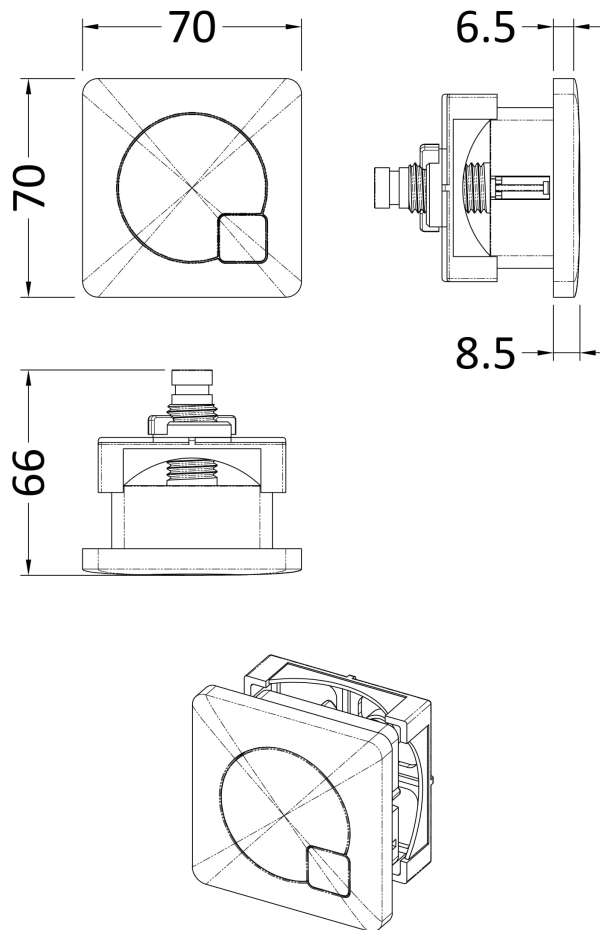

### Outer Box Dimensions (If Applicable)

Height (mm):	
Width (mm):	
Depth (mm):	
Gross Weight (kg):	
Barcode:	5056678447550

### Product Dimensions

Height (mm):	292
Width (mm):	50
Depth (mm):	190
Length (mm):	
Nett Weight (kg):	1.6

### Outer Box Dimensions (If Applicable)

Height (mm):	400
Width (mm):	280
Depth (mm):	560
Length (mm):	

Gross Weight (kg):	
Barcode:	5056462659077

### Product Dimensions

Length (mm):	
Width (mm):	70
Height (mm):	70
Depth (mm):	99
Nett Weight (kg):	0.2