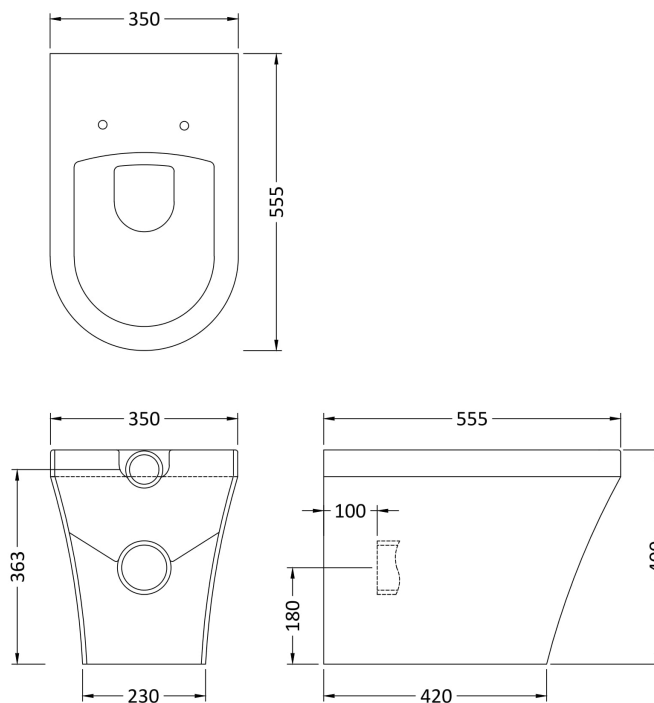

### Product Dimensions

Height (mm):	803
Width (mm):	440
Depth (mm):	145
Nett Weight (kg):	11

### Product Dimensions

Height (mm):	821
Width (mm):	502
Depth (mm):	260
Nett Weight (kg):	11

**Packaging Data**

Box Colour:	White Cardboard Box - Printed
Box Qty:	1
Label Size:	100 x 50
Label Colour:	Not Applicable
Label Qty:	1

**Outer Box Dimensions (If Applicable)**

Length (mm):	400
Width (mm):	470
Height (mm):	475
Gross Weight (kg):	
Barcode:	5055369030934

**Sales Code:** NCU606

**Description:** Round Btw Pan

**Product Dimensions**

Height (mm):	400
Width (mm):	350
Depth (mm):	555
Nett Weight (kg):	28

**Packaging Dimensions**

Height (mm):	570
Width (mm):	415
Depth (mm):	365
Gross Weight (kg):	29