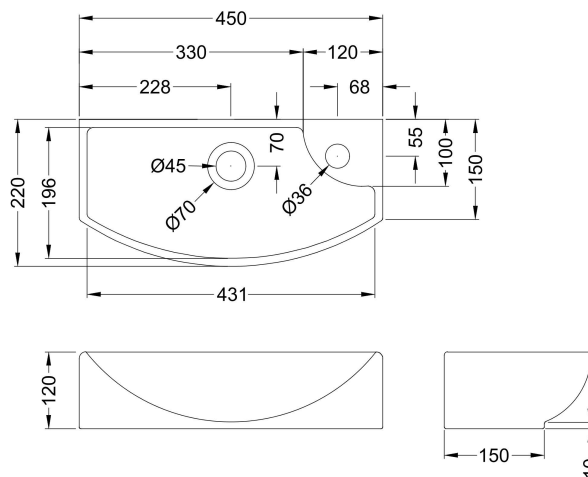

### Product Dimensions

Height (mm):	803
Width (mm):	440
Depth (mm):	145
Nett Weight (kg):	11

### Packaging Dimensions

Height (mm):	800
Width (mm):	410
Depth (mm):	235
Gross Weight (kg):	12

### Outer Box Dimensions (If Applicable)

Height (mm):	
Width (mm):	
Depth (mm):	
Gross Weight (kg):	
Barcode:	5056678447550

### Product Dimensions

Height (mm):	120
Width (mm):	450
Depth (mm):	220
Nett Weight (kg):	6.3