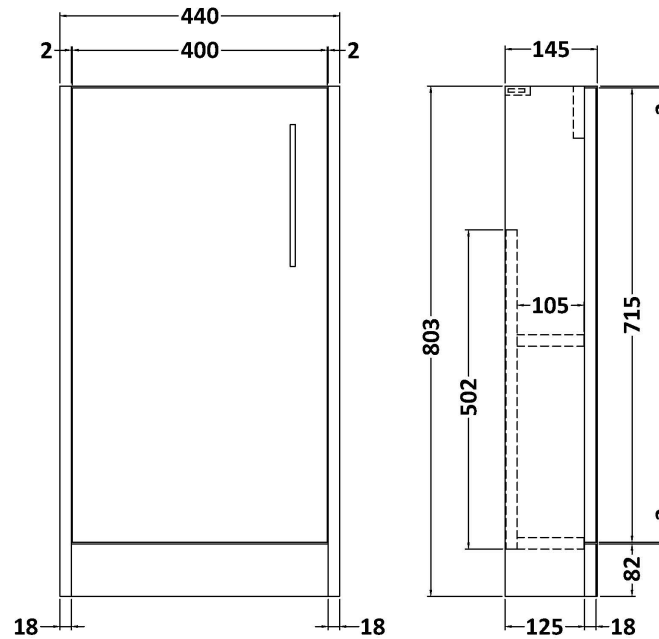

### Product Dimensions

Height (mm):	803
Width (mm):	440
Depth (mm):	145
Nett Weight (kg):	11

### Packaging Dimensions

Height (mm):	800
Width (mm):	410
Depth (mm):	235
Gross Weight (kg):	12

### Product Dimensions

Height (mm):	120
Width (mm):	450
Depth (mm):	220
Nett Weight (kg):	6.3

### Packaging Dimensions

Height (mm):	150
Width (mm):	240
Depth (mm):	475
Gross Weight (kg):	6.8