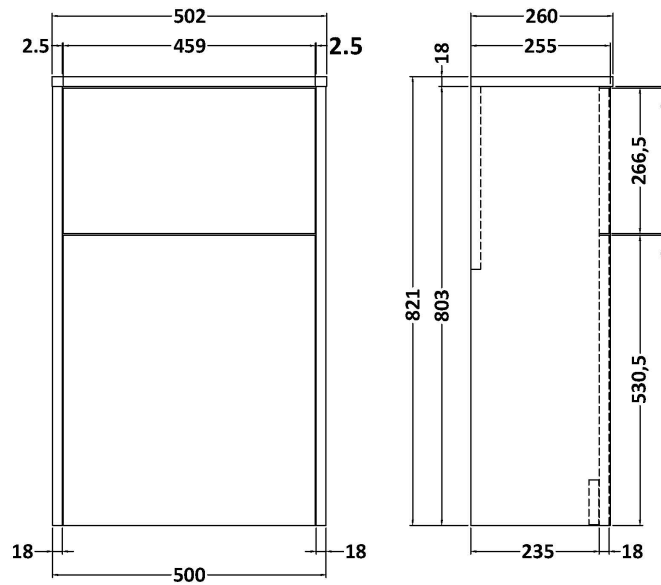

### Product Dimensions

Height (mm):	803
Width (mm):	440
Depth (mm):	145
Nett Weight (kg):	11

### Packaging Dimensions

Height (mm):	150
Width (mm):	240
Depth (mm):	475
Gross Weight (kg):	6.8

### Outer Box Dimensions (If Applicable)

Height (mm):	
Width (mm):	
Depth (mm):	
Gross Weight (kg):	
Barcode:	5055275890592

### Product Dimensions

Height (mm):	821
Width (mm):	502
Depth (mm):	260
Nett Weight (kg):	11