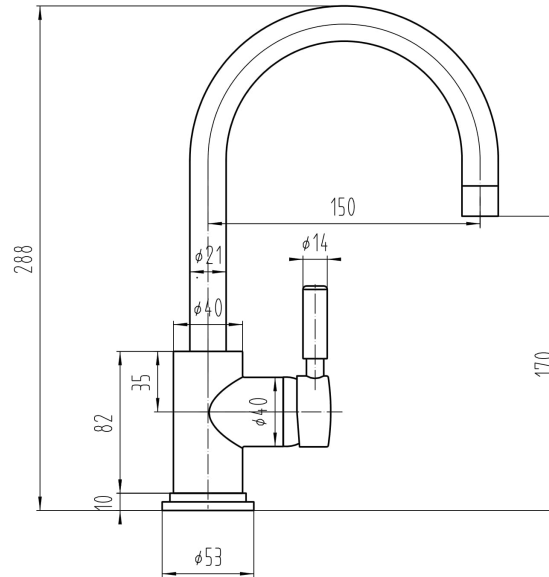

### Outer Box Dimensions (If Applicable)

Height (mm):	
Width (mm):	
Depth (mm):	
Gross Weight (kg):	
Barcode:	5056678447550

### Outer Box Dimensions (If Applicable)

Height (mm):	
Width (mm):	
Depth (mm):	
Gross Weight (kg):	
Barcode:	5055275890592

**Sales Code:** NCU606

**Description:** Round Btw Pan

**Product Dimensions**

Height (mm):	400
Width (mm):	350
Depth (mm):	555
Nett Weight (kg):	28

**Packaging Dimensions**

Height (mm):	570
Width (mm):	415
Depth (mm):	365
Gross Weight (kg):	29

### Product Dimensions

Height (mm):	292
Width (mm):	50
Depth (mm):	190
Length (mm):	
Nett Weight (kg):	1.6