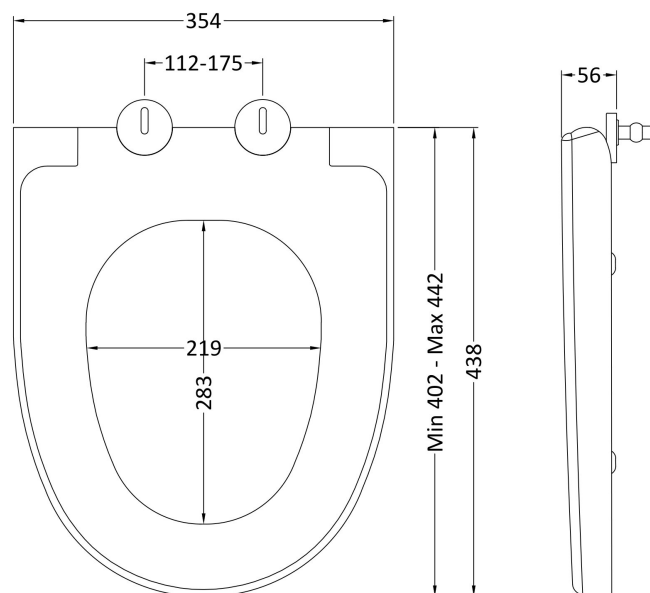

Sales Code: NCU699

Description: Soft Close Seat

Product Dimensions

Length (mm):	438
Width (mm):	354
Height (mm):	56
Nett Weight (kg):	2.15

Packaging Dimensions

Length (mm):	500
Width (mm):	365
Height (mm):	65
Gross Weight (kg):	2.4

Packaging Data

Box Colour:	White Cardboard Box - Printed
Box Qty:	1
Label Size:	100 x 50
Label Colour:	Not Applicable
Label Qty:	1

Outer Box Dimensions (If Applicable)

Length (mm):	400
Width (mm):	470
Height (mm):	475
Gross Weight (kg):	
Barcode:	5055369030934

Product Details

Country of Origin:	Turkey
Fitting Instruction:	No
CE & UKCA:	Not Applicable
Product Material:	Polypropylene
Seat Type:	Round
Seat Function:	Soft Close
Hinge Centres (Min):	112
Hinge Centres (Max):	175
Hinge Material:	Polypropylene
Colour/Finish:	White
Fixing Method:	Top Fix