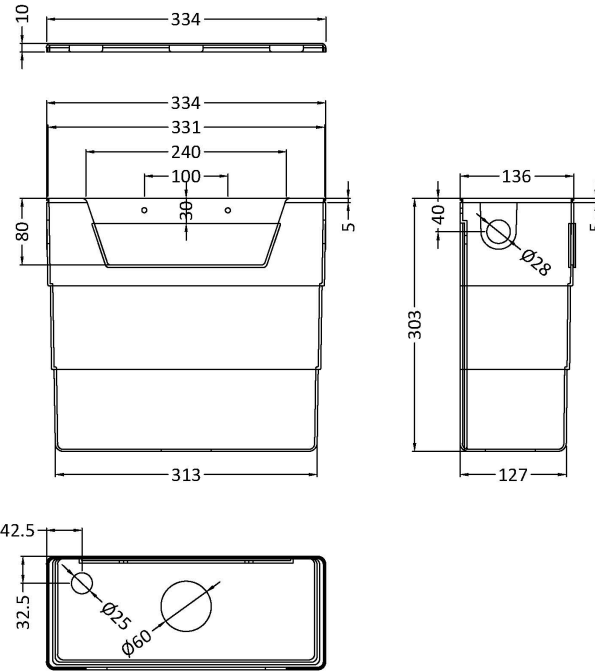

### Outer Box Dimensions (If Applicable)

Height (mm):	400
Width (mm):	280
Depth (mm):	560
Length (mm):	

Gross Weight (kg):	
Barcode:	5056462659077

### Product Dimensions

Length (mm):	
Width (mm):	70
Height (mm):	70
Depth (mm):	99
Nett Weight (kg):	0.2

### Outer Box Dimensions (If Applicable)

Height (mm):	
Width (mm):	
Length (mm):	
Depth (mm):	
Gross Weight (kg):	
Barcode:	5056211893158

### Product Dimensions

Length (mm):	
Width (mm):	303
Height (mm):	334
Depth (mm):	136
Nett Weight (kg):	2.23