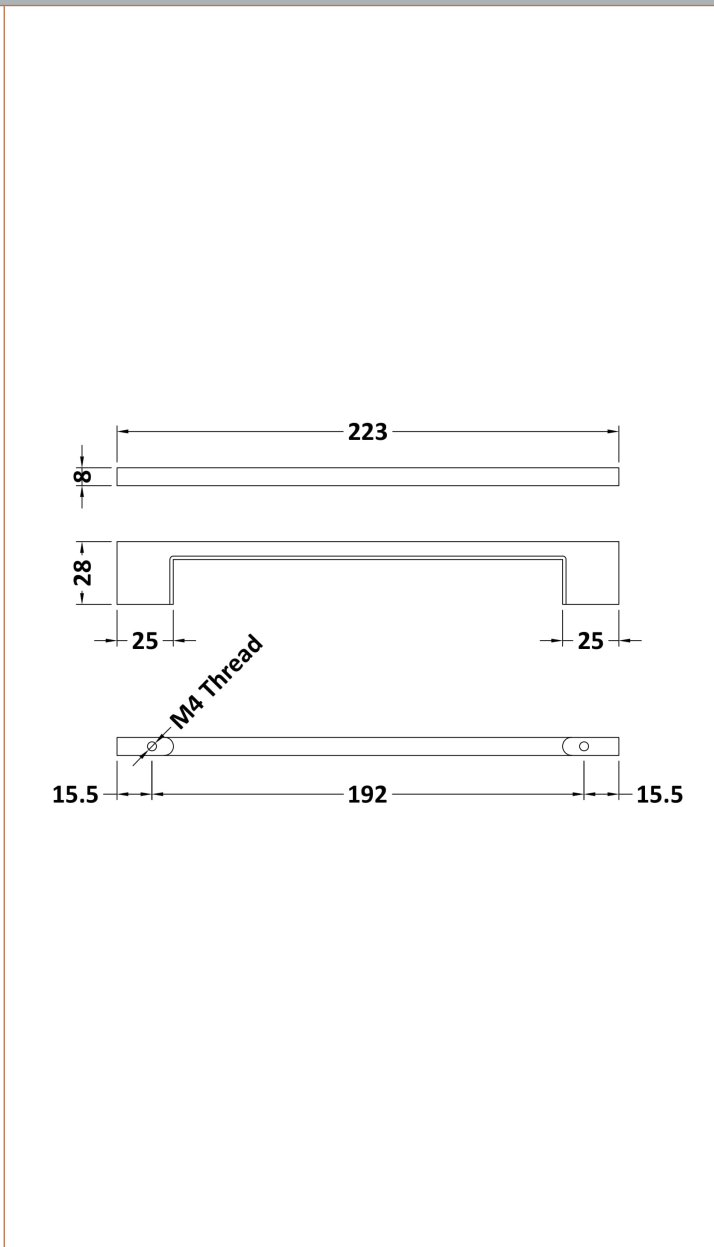

### Product Dimensions

Length (mm):	
Width (mm):	303
Height (mm):	334
Depth (mm):	136
Nett Weight (kg):	2.23

### Outer Box Dimensions (If Applicable)

Height (mm):	
Width (mm):	
Length (mm):	
Depth (mm):	
Gross Weight (kg):	2
Barcode:	5055146182566

Sales Code: H017

Description: D Handle 192mm

**Product Dimensions**

Length (mm):	
Width (mm):	8
Height (mm):	223
Depth (mm):	28
Nett Weight (kg):	1.2

**Packaging Dimensions**

Height (mm):	30
Width (mm):	15
Depth (mm):	225
Gross Weight (kg):	1.2

### Product Dimensions

Length (mm):	
Width (mm):	63
Height (mm):	110
Depth (mm):	63
Nett Weight (kg):	0.34