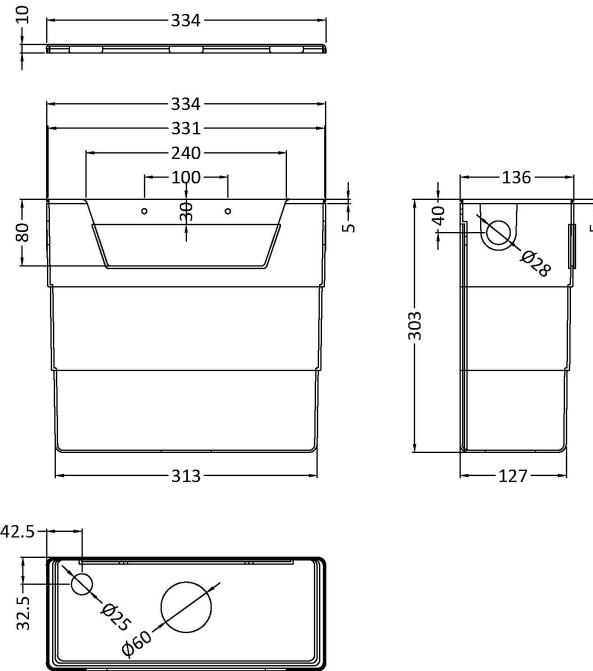

Flow Rates: (Litres Per Min)	0.1 bar: 3.7	0.5 bar: 8.5	1 bar: 12.2	2 bar: 17.2	3 bar: 21.1
Pipe Size:	15 mm				
Pipe Centres:	N/A				

Sales Code: MDPB01

Description: Square Dual Flush Push Button

Product Dimensions

Length (mm):	
Width (mm):	70
Height (mm):	70
Depth (mm):	99
Nett Weight (kg):	0.2

Packaging Dimensions

Height (mm):	80
Width (mm):	155
Depth (mm):	80
Gross Weight (kg):	0.2

Packaging Data

Box Colour:	White Cardboard Box
Box Qty:	1
Label Size:	100 x 50
Label Colour:	White Label
Label Qty:	1

Outer Box Dimensions (If Applicable)

Height (mm):	
Width (mm):	
Length (mm):	
Depth (mm):	
Gross Weight (kg):	
Barcode:	5056211893141

Product Details

Country of Origin:	China
Fitting Instruction:	No
CE & UKCA:	
Product Material:	ABS
Heating Element Wattage:	Not Applicable
Colour/Finish:	Chrome
Product Diameter:	
Connection Size:	N/A

Sales Code: XTY006

Description: Cable Conc Universal Access Cistern

Product Dimensions

Length (mm):	
Width (mm):	303
Height (mm):	334
Depth (mm):	136
Nett Weight (kg):	2.23

Packaging Dimensions

Height (mm):	345
Width (mm):	145
Depth (mm):	320
Gross Weight (kg):	2.23