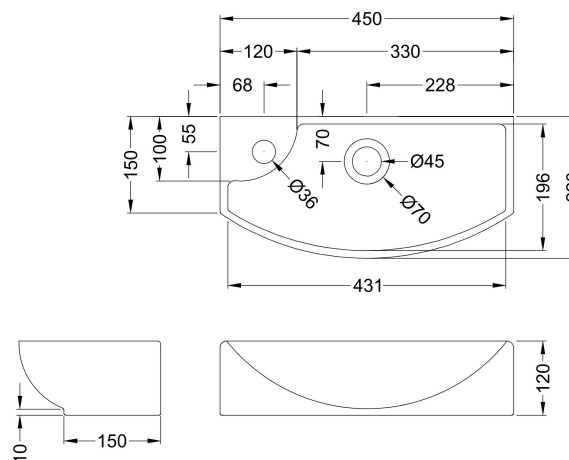

Packaging Dimensions

Height (mm):	800
Width (mm):	410
Depth (mm):	235
Gross Weight (kg):	12

Packaging Data

Box Colour:	Brown Cardboard Box
Box Qty:	1
Label Size:	50 x 100
Label Colour:	White Label
Label Qty:	2

Outer Box Dimensions (If Applicable)

Height (mm):	
Width (mm):	
Depth (mm):	
Gross Weight (kg):	
Barcode:	5056462659596

Product Details

Country of Origin:	United Kingdom
Fitting Instruction:	No
CE & UKCA:	N/A
FSC Certified Materials:	Yes
Colour:	Graphite Grey Woodgrain
Construction Method:	Cam & Wood Dowel
Construction Type:	Rigid
Cabinet Finish:	MFC Textured Woodgrain
Fascia Finish:	MFC Textured Woodgrain
Cabinet Thickness (mm):	18
Fascia Thickness (mm):	18
Drawer Included:	No
Drawer Type:	Not Applicable
No of Shelves:	1
Hinge Type:	95 Degree Clip-On Soft Close
Hinge Included:	Yes, Supplied
Adjustable Legs:	No, Not Required
Fixings Included:	Yes
Handle Style:	Modern
Waste Shroud:	Not Applicable
Handle Included:	Yes, Supplied
Handle Type:	D-Shape

Sales Code: NBV161

Description: Basin Rh 1Th 450 X 220 X 120

Product Dimensions

Height (mm):	120
Width (mm):	450
Depth (mm):	220
Nett Weight (kg):	6.3

Packaging Dimensions

Height (mm):	150
Width (mm):	240
Depth (mm):	470
Gross Weight (kg):	6.8

Packaging Data

Box Colour:	Brown Cardboard Box
Box Qty:	1
Label Size:	100 x 50
Label Colour:	White Label
Label Qty:	2

Outer Box Dimensions (If Applicable)

Height (mm):	
Width (mm):	
Depth (mm):	
Gross Weight (kg):	
Barcode:	5055275890608