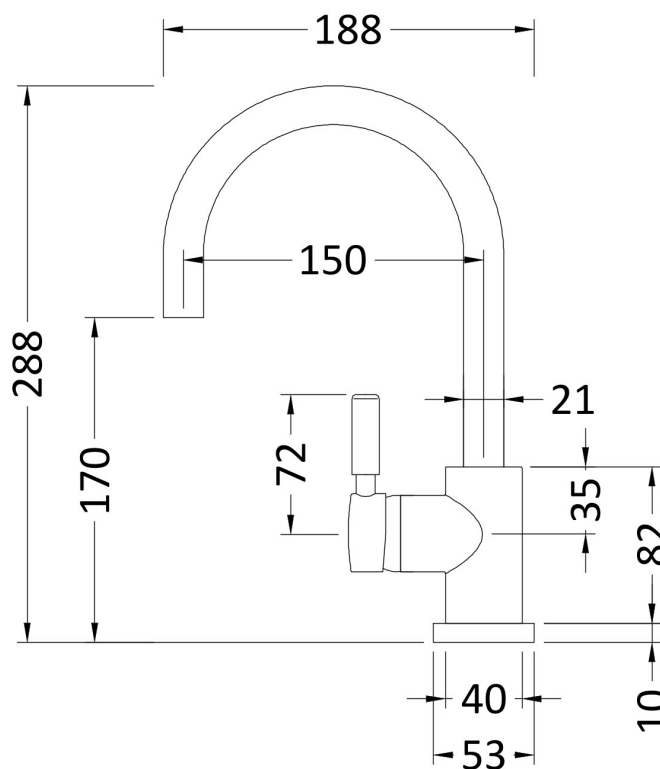

Sales Code: NCU606

Description: Round Btw Pan

Product Dimensions

Height (mm):	400
Width (mm):	350
Depth (mm):	555
Nett Weight (kg):	28

Packaging Dimensions

Height (mm):	570
Width (mm):	415
Depth (mm):	365
Gross Weight (kg):	29

Sales Code: PN380

Description: Tec Single Lever Side Action Basin Mixer

Product Dimensions

Height (mm):	288
Width (mm):	53
Depth (mm):	188
Length (mm):	
Nett Weight (kg):	1.6

Packaging Dimensions

Height (mm):	85
Width (mm):	185
Depth (mm):	270
Gross Weight (kg):	1.6

Flow Rates: (Litres Per Min)	0.1 bar: 3.7	0.5 bar: 8.5	1 bar: 12.2	2 bar: 17.2	3 bar: 21.1
Pipe Size:	15 mm				
Pipe Centres:	N/A				

Sales Code: MDPB01

Description: Square Dual Flush Push Button

Product Dimensions

Sales Code: XTY006

Description: Cable Conc Universal Access Cistern

Product Dimensions

Length (mm):	
Width (mm):	303
Height (mm):	334
Depth (mm):	136
Nett Weight (kg):	2.23

Packaging Dimensions

Height (mm):	345
Width (mm):	145
Depth (mm):	320
Gross Weight (kg):	2.23