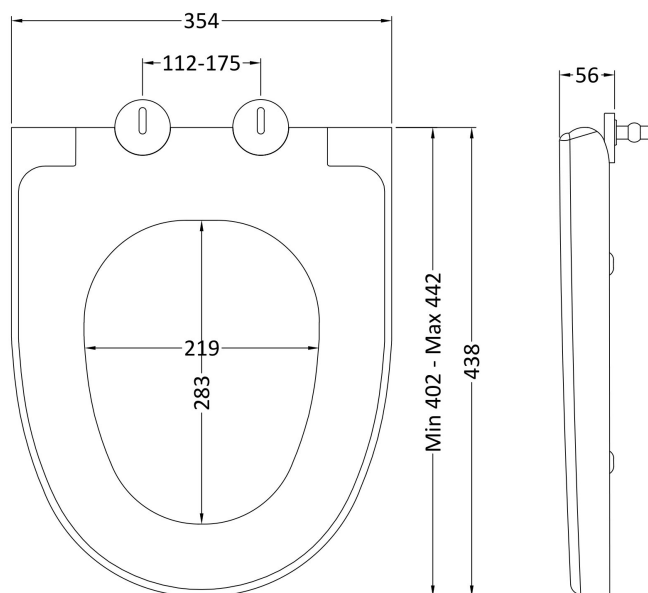

Product Dimensions

Height (mm):	821
Width (mm):	502
Depth (mm):	260
Nett Weight (kg):	11

Packaging Dimensions

Height (mm):	830
Width (mm):	520
Depth (mm):	275
Gross Weight (kg):	11.5

Packaging Data

Box Colour:	Brown Cardboard Box
Box Qty:	1
Label Size:	50 x 100
Label Colour:	White Label
Label Qty:	2

Outer Box Dimensions (If Applicable)

Height (mm):	
Width (mm):	
Depth (mm):	
Gross Weight (kg):	
Barcode:	5056462657349

Product Details

Country of Origin:	United Kingdom
Fitting Instruction:	No
CE & UKCA:	
FSC Certified Materials:	Yes
Colour:	Graphite Grey Woodgrain
Construction Method:	Cam & Wood Dowel
Construction Type:	Rigid
Cabinet Finish:	MFC Textured Woodgrain
Fascia Finish:	MFC Textured Woodgrain
Cabinet Thickness (mm):	18
Fascia Thickness (mm):	18
Drawer Included:	Not Applicable
Drawer Type:	Not Applicable
No of Shelves:	0
Hinge Type:	Not Applicable
Hinge Included:	No
Adjustable Legs:	No, Not Required
Fixings Included:	Yes
Handle Style:	Not Applicable
Waste Shroud:	No
Handle Included:	No
Handle Type:	Not Applicable

Sales Code: NCU699

Description: Soft Close Seat

Product Dimensions

Length (mm):	438
Width (mm):	354
Height (mm):	56
Nett Weight (kg):	2.15

Packaging Dimensions

Length (mm):	500
Width (mm):	365
Height (mm):	65
Gross Weight (kg):	2.4

Sales Code: NCU606

Description: Round Btw Pan

Product Dimensions

Height (mm):	400
Width (mm):	350
Depth (mm):	555
Nett Weight (kg):	28

Packaging Dimensions

Height (mm):	570
Width (mm):	415
Depth (mm):	365
Gross Weight (kg):	29