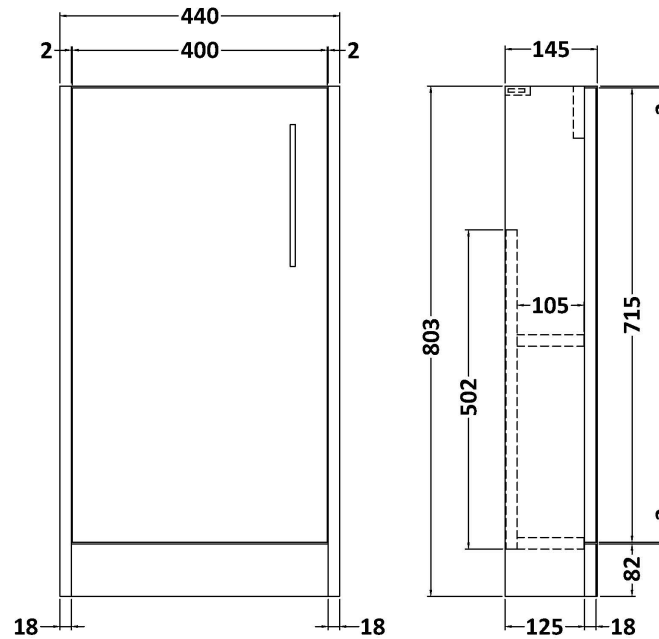

Sales Code: FUZJU020

Description: Fs 440 Woodgrain Graphite Grey Wc & Tap

Packaging Details

Barcode: 5056678405482

Sales Code: MOJ2221

Description: 440 Single Door Floor Standing Unit

Product Dimensions

Height (mm):	803
Width (mm):	440
Depth (mm):	145
Nett Weight (kg):	11

Packaging Dimensions

Height (mm):	800
Width (mm):	410
Depth (mm):	235
Gross Weight (kg):	12

Packaging Data

Box Colour:	Brown Cardboard Box
Box Qty:	1
Label Size:	50 x 100
Label Colour:	White Label
Label Qty:	2

Product Dimensions

Height (mm):	821
Width (mm):	502
Depth (mm):	260
Nett Weight (kg):	11

Packaging Dimensions

Height (mm):	830
Width (mm):	520
Depth (mm):	275
Gross Weight (kg):	11.5

Packaging Data

Box Colour:	Brown Cardboard Box
Box Qty:	1
Label Size:	50 x 100
Label Colour:	White Label
Label Qty:	2

Sales Code: NCU606

Description: Round Btw Pan

Product Dimensions

Height (mm):	400
Width (mm):	350
Depth (mm):	555
Nett Weight (kg):	28

Packaging Dimensions

Height (mm):	570
Width (mm):	415
Depth (mm):	365
Gross Weight (kg):	29