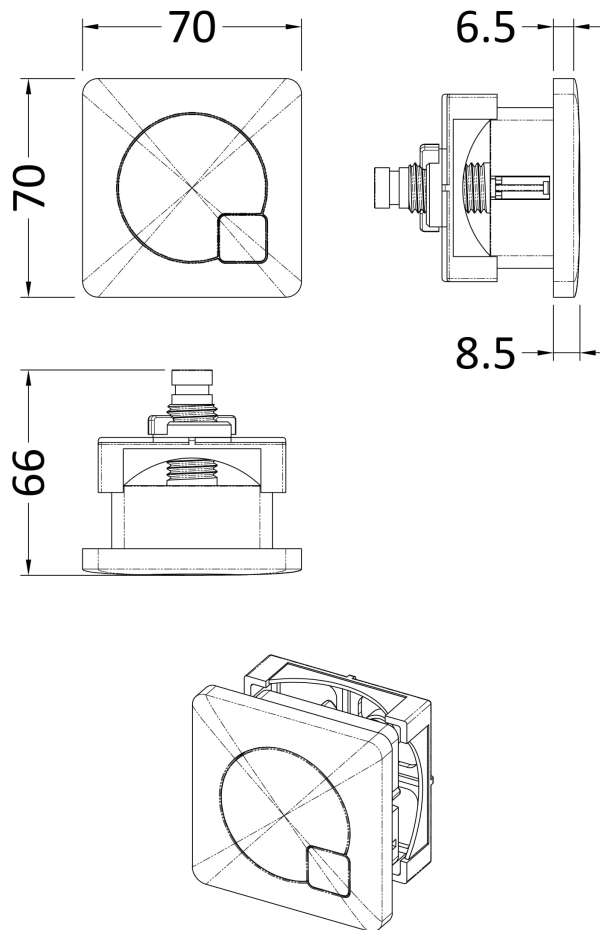

Sales Code: PN380

Description: Tec Single Lever Side Action Basin Mixer

Product Dimensions

Height (mm):	288
Width (mm):	53
Depth (mm):	188
Length (mm):	
Nett Weight (kg):	1.6

Packaging Dimensions

Height (mm):	85
Width (mm):	185
Depth (mm):	270
Gross Weight (kg):	1.6

Packaging Data

Box Colour:	White Cardboard Box
Box Qty:	1
Label Size:	100 x 50
Label Colour:	White Label
Label Qty:	2

Outer Box Dimensions (If Applicable)

Height (mm):	400
Width (mm):	280
Depth (mm):	560
Length (mm):	
Gross Weight (kg):	10
Barcode:	5055275870921

Flow Rates: (Litres Per Min)	0.1 bar: 3.7	0.5 bar: 8.5	1 bar: 12.2	2 bar: 17.2	3 bar: 21.1
Pipe Size:	15 mm				
Pipe Centres:	N/A				

Sales Code: MDPB01

Description: Square Dual Flush Push Button

Product Dimensions

Sales Code: XTY006

Description: Cable Conc Universal Access Cistern

Product Dimensions

Length (mm):	
Width (mm):	303
Height (mm):	334
Depth (mm):	136
Nett Weight (kg):	2.23

Packaging Dimensions

Height (mm):	345
Width (mm):	145
Depth (mm):	320
Gross Weight (kg):	2.23