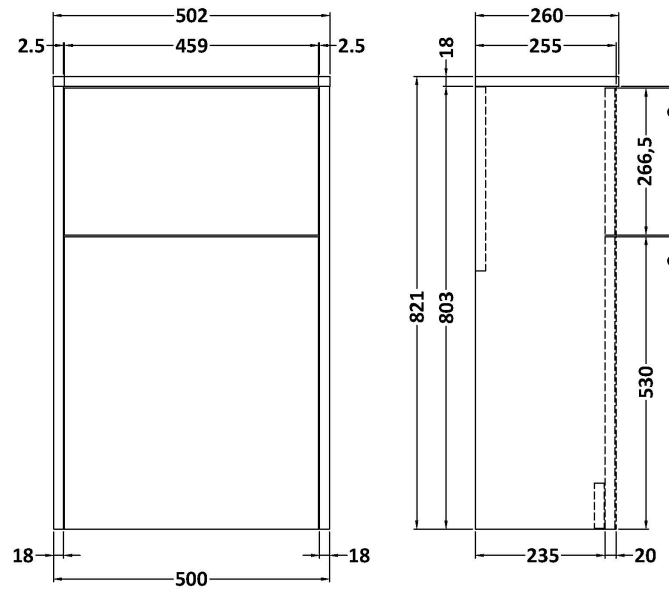

Packaging Dimensions

Height (mm):	800
Width (mm):	410
Depth (mm):	235
Gross Weight (kg):	12

Packaging Data

Box Colour:	Brown Cardboard Box
Box Qty:	1
Label Size:	50 x 100
Label Colour:	White Label
Label Qty:	2

Sales Code: NBV161

Description: Basin Rh 1Th 450 X 220 X 120

Product Dimensions

Height (mm):	120
Width (mm):	450
Depth (mm):	220
Nett Weight (kg):	6.3

Packaging Dimensions

Height (mm):	150
Width (mm):	240
Depth (mm):	470
Gross Weight (kg):	6.8

Packaging Data

Box Colour:	Brown Cardboard Box
Box Qty:	1
Label Size:	100 x 50
Label Colour:	White Label
Label Qty:	2

Outer Box Dimensions (If Applicable)

Height (mm):	
Width (mm):	
Depth (mm):	
Gross Weight (kg):	
Barcode:	5055275890608

Product Dimensions

Height (mm):	821
Width (mm):	502
Depth (mm):	260
Nett Weight (kg):	11

Packaging Dimensions

Height (mm):	830
Width (mm):	520
Depth (mm):	275
Gross Weight (kg):	11.5

Packaging Data

Box Colour:	Brown Cardboard Box
Box Qty:	1
Label Size:	50 x 100
Label Colour:	White Label
Label Qty:	2