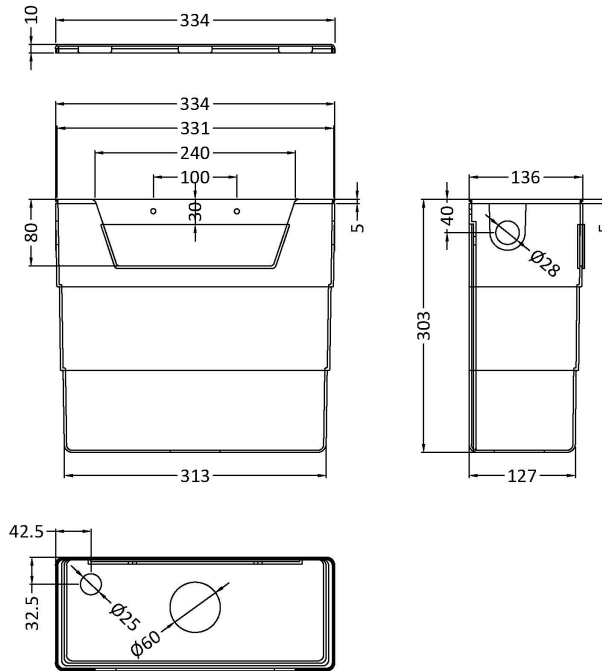

### Outer Box Dimensions (If Applicable)

Height (mm):	
Width (mm):	
Depth (mm):	
Gross Weight (kg):	
Barcode:	5055275890608

Sales Code: MDPB02

Description: Square Dual Flush Push Button

**Product Dimensions**

Length (mm):	
Width (mm):	70
Height (mm):	70
Depth (mm):	99
Nett Weight (kg):	0.2

**Packaging Dimensions**

Height (mm):	80
Width (mm):	155
Depth (mm):	80
Gross Weight (kg):	0.2

**Packaging Data**

Box Colour:	White Cardboard Box
Box Qty:	1
Label Size:	100 x 50
Label Colour:	White Label
Label Qty:	1

**Outer Box Dimensions (If Applicable)**

Height (mm):	
Width (mm):	
Length (mm):	
Depth (mm):	
Gross Weight (kg):	
Barcode:	5056211893165

### Product Dimensions

Length (mm):	
Width (mm):	303
Height (mm):	334
Depth (mm):	136
Nett Weight (kg):	2.23