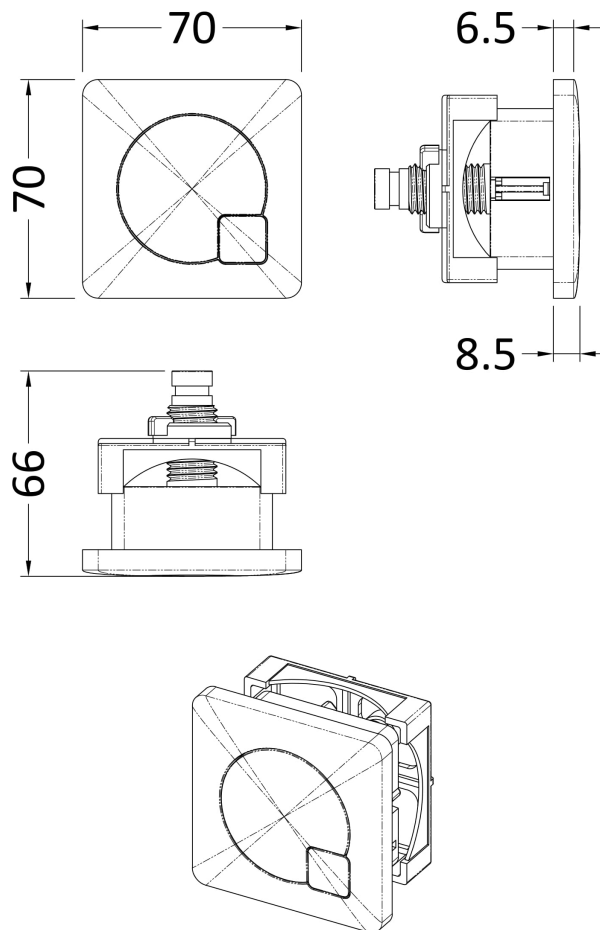

**Sales Code:** PN480

**Description:** Tec Single Lever Side Action Basin Mixer

**Product Dimensions**

Height (mm):	292
Width (mm):	50
Depth (mm):	190
Length (mm):	
Nett Weight (kg):	1.6

**Packaging Dimensions**

Height (mm):	85
Width (mm):	185
Depth (mm):	270
Gross Weight (kg):	1.6

**Packaging Data**

Box Colour:	White Cardboard Box
Box Qty:	1
Label Size:	100 x 50
Label Colour:	White Label
Label Qty:	2

**Outer Box Dimensions (If Applicable)**

Height (mm):	400
Width (mm):	280
Depth (mm):	560
Length (mm):	
Gross Weight (kg):	
Barcode:	5056462659084

**Product Details**

Country of Origin:	China
Fitting Instruction:	No
Product Material:	Brass
Control Type:	Manual
Waste Included:	Waste Included
Waste Type:	Push Button
WRAS Approval:	Approval No: N/A
Valve/Cartridge Type:	Single Lever Cartridge
Colour/Finish:	Matt Black
Mount Type:	Deck
Operating Pressure (bar):	0.1
Flow Rates: (Litres Per Min)	0.1 bar: 3    0.5 bar: 6    1 bar: 8    2 bar: 12    3 bar: 16
Pipe Size:	15 mm
Pipe Centres:	Not Applicable

Sales Code: MDPB02

Description: Square Dual Flush Push Button

**Product Dimensions**

Length (mm):	
Width (mm):	70
Height (mm):	70
Depth (mm):	99
Nett Weight (kg):	0.2

**Packaging Dimensions**

Height (mm):	80
Width (mm):	155
Depth (mm):	80
Gross Weight (kg):	0.2