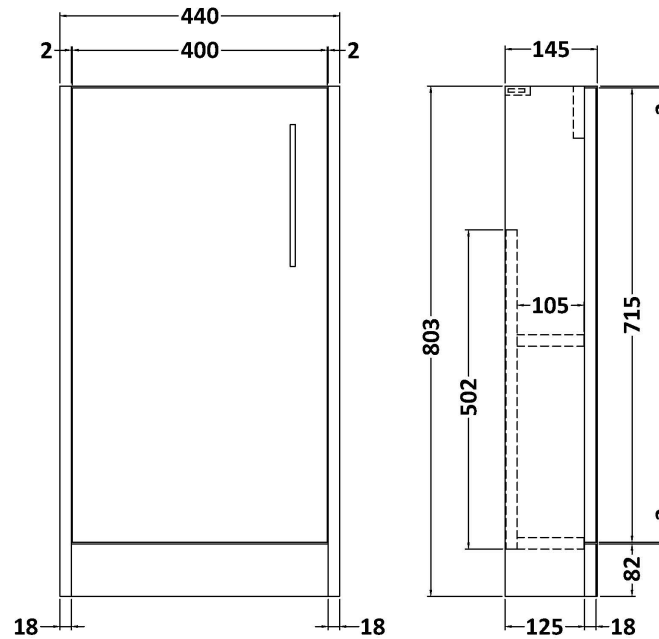

### Product Dimensions

Height (mm):	803
Width (mm):	440
Depth (mm):	145
Nett Weight (kg):	11

### Packaging Dimensions

Height (mm):	800
Width (mm):	410
Depth (mm):	235
Gross Weight (kg):	12

### Product Dimensions

Height (mm):	120
Width (mm):	450
Depth (mm):	220
Nett Weight (kg):	6.3

### Packaging Dimensions

Height (mm):	150
Width (mm):	240
Depth (mm):	470
Gross Weight (kg):	6.8