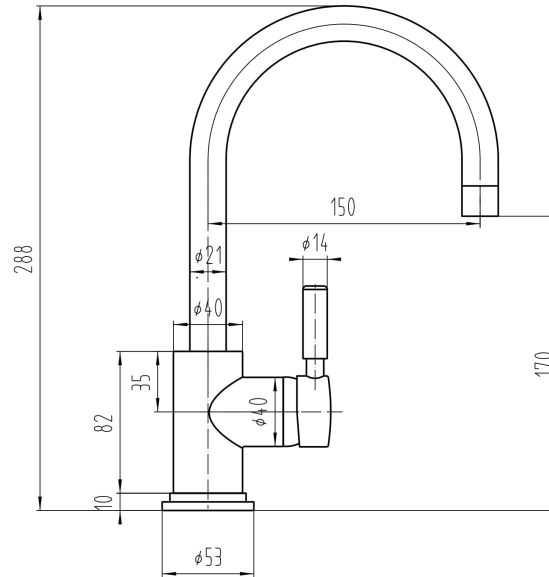

Sales Code: PN480

Description: Tec Single Lever Side Action Basin Mixer

Product Dimensions

Height (mm):	292
Width (mm):	50
Depth (mm):	190
Length (mm):	
Nett Weight (kg):	1.6

Packaging Dimensions

Height (mm):	85
Width (mm):	185
Depth (mm):	270
Gross Weight (kg):	1.6

Packaging Data

Box Colour:	White Cardboard Box
Box Qty:	1
Label Size:	100 x 50
Label Colour:	White Label
Label Qty:	2

Outer Box Dimensions (If Applicable)

Height (mm):	400
Width (mm):	280
Depth (mm):	560
Length (mm):	
Gross Weight (kg):	
Barcode:	5056462659084

Product Details

Country of Origin:	China
Fitting Instruction:	No
Product Material:	Brass
Control Type:	Manual
Waste Included:	Waste Included
Waste Type:	Push Button
WRAS Approval:	Approval No: N/A
Valve/Cartridge Type:	Single Lever Cartridge
Colour/Finish:	Matt Black
Mount Type:	Deck
Operating Pressure (bar):	0.1
Flow Rates: (Litres Per Min)	0.1 bar: 3 0.5 bar: 6 1 bar: 8 2 bar: 12 3 bar: 16
Pipe Size:	15 mm
Pipe Centres:	Not Applicable