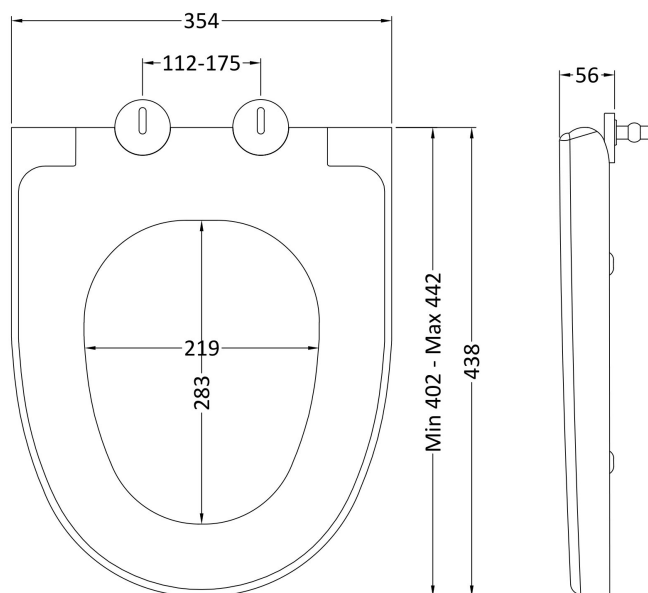

Sales Code: NCU699

Description: Soft Close Seat

Product Dimensions

Length (mm):	438
Width (mm):	354
Height (mm):	56
Nett Weight (kg):	2.15

Packaging Dimensions

Length (mm):	500
Width (mm):	365
Height (mm):	65
Gross Weight (kg):	2.4

Packaging Data

Box Colour:	White Cardboard Box - Printed
Box Qty:	1
Label Size:	100 x 50
Label Colour:	Not Applicable
Label Qty:	1

Outer Box Dimensions (If Applicable)

Length (mm):	400
Width (mm):	470
Height (mm):	475
Gross Weight (kg):	
Barcode:	5055369030934

Product Details

Country of Origin:	Turkey
Fitting Instruction:	No
CE & UKCA:	Not Applicable
Product Material:	Polypropylene
Seat Type:	Round
Seat Function:	Soft Close
Hinge Centres (Min):	112
Hinge Centres (Max):	175
Hinge Material:	Polypropylene
Colour/Finish:	White
Fixing Method:	Top Fix