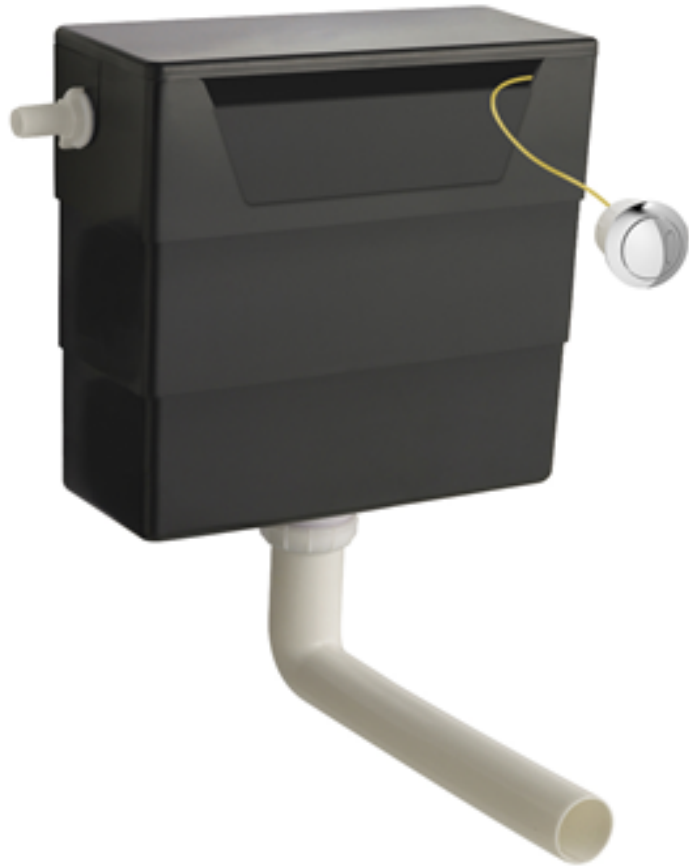

Sales Code: XTY006

Description: Cable Conc Universal Access Cistern