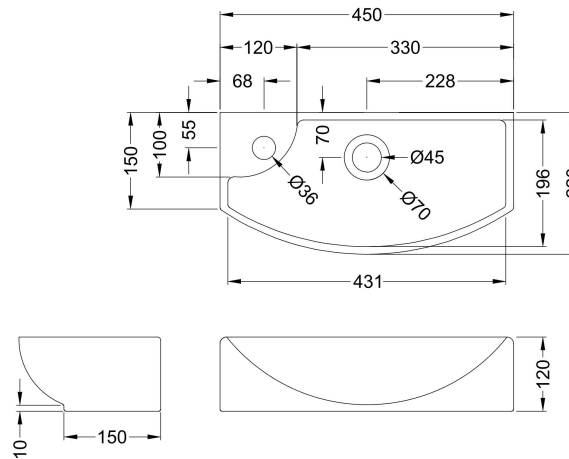

### Product Dimensions

Height (mm):	803
Width (mm):	440
Depth (mm):	145
Nett Weight (kg):	11

### Packaging Dimensions

Height (mm):	800
Width (mm):	410
Depth (mm):	235
Gross Weight (kg):	12

### Outer Box Dimensions (If Applicable)

Height (mm):	
Width (mm):	
Depth (mm):	
Gross Weight (kg):	
Barcode:	5056462659626

### Product Dimensions

Height (mm):	120
Width (mm):	450
Depth (mm):	220
Nett Weight (kg):	6.3