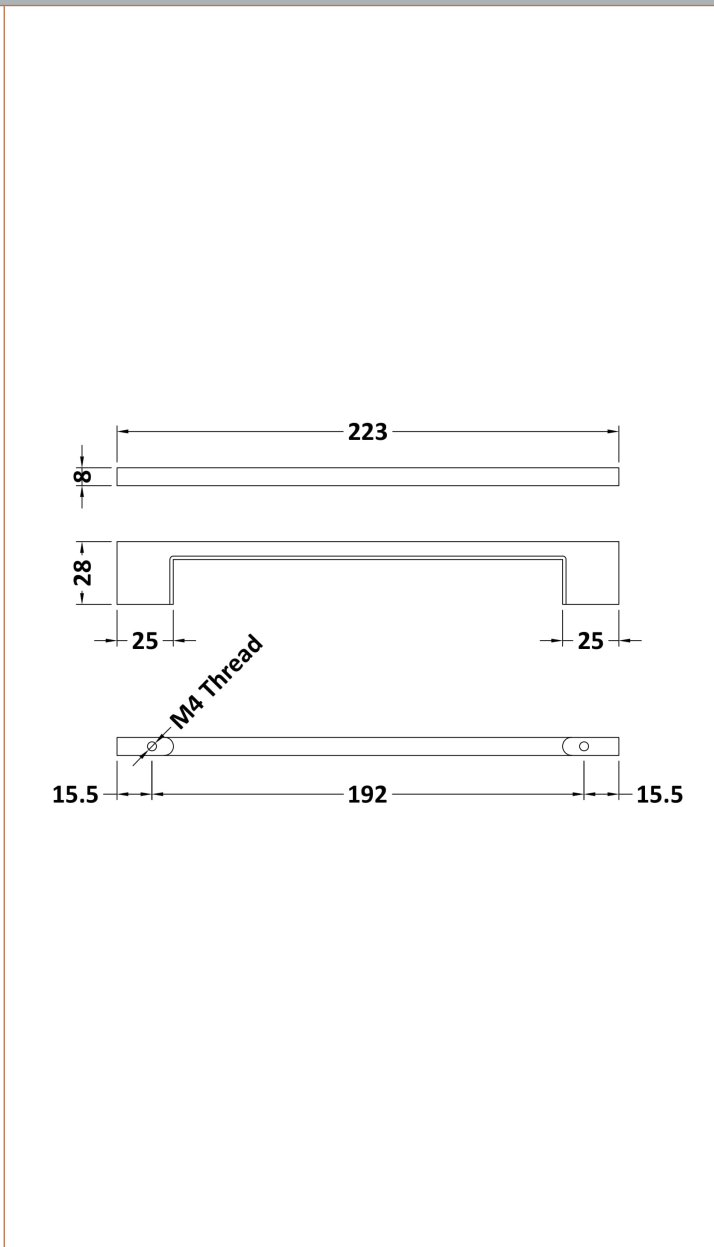

### Product Dimensions

Length (mm):	
Width (mm):	303
Height (mm):	334
Depth (mm):	136
Nett Weight (kg):	2.23

### Packaging Dimensions

Height (mm):	345
Width (mm):	145
Depth (mm):	320
Gross Weight (kg):	2.23

### Outer Box Dimensions (If Applicable)

Height (mm):	
Width (mm):	
Length (mm):	
Depth (mm):	
Gross Weight (kg):	2
Barcode:	5055146182566

Sales Code: H018

Description: D Handle 192mm

**Product Dimensions**

Length (mm):	
Width (mm):	8
Height (mm):	223
Depth (mm):	28
Nett Weight (kg):	1.2

**Packaging Dimensions**

Height (mm):	30
Width (mm):	15
Depth (mm):	225
Gross Weight (kg):	1.2