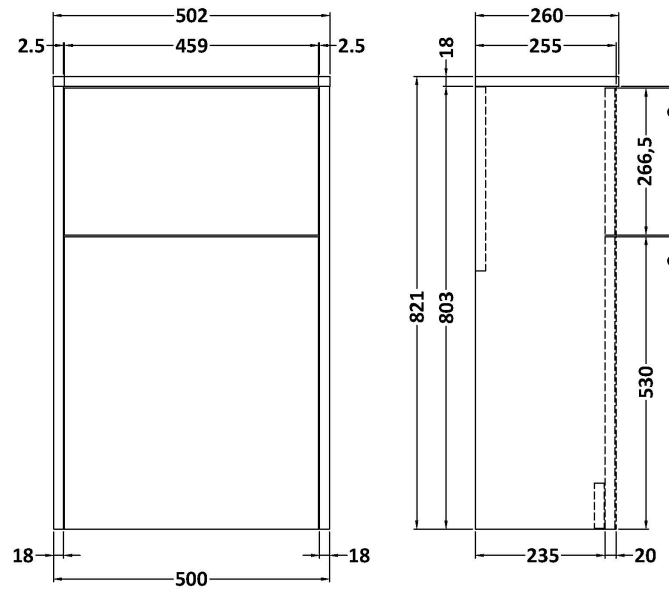

### Product Dimensions

Height (mm):	803
Width (mm):	440
Depth (mm):	145
Nett Weight (kg):	11

### Product Dimensions

Height (mm):	120
Width (mm):	450
Depth (mm):	220
Nett Weight (kg):	6.3

### Outer Box Dimensions (If Applicable)

Height (mm):	
Width (mm):	
Depth (mm):	
Gross Weight (kg):	
Barcode:	5055275890608

### Product Dimensions

Height (mm):	821
Width (mm):	502
Depth (mm):	260
Nett Weight (kg):	11