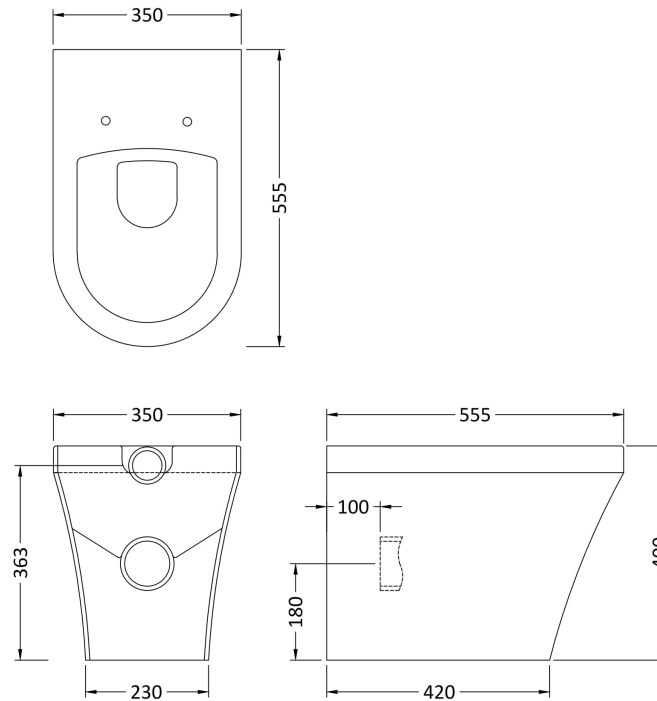

### Product Dimensions

Height (mm):	803
Width (mm):	440
Depth (mm):	145
Nett Weight (kg):	11

### Product Dimensions

Height (mm):	821
Width (mm):	502
Depth (mm):	260
Nett Weight (kg):	11

**Packaging Data**

Box Colour:	White Cardboard Box - Printed
Box Qty:	1
Label Size:	100 x 50
Label Colour:	Not Applicable
Label Qty:	1

**Outer Box Dimensions (If Applicable)**

Length (mm):	400
Width (mm):	470
Height (mm):	475
Gross Weight (kg):	
Barcode:	5055369030934

**Sales Code:** NCU606

**Description:** Round Btw Pan

**Product Dimensions**

Height (mm):	400
Width (mm):	350
Depth (mm):	555
Nett Weight (kg):	28

**Packaging Dimensions**

Height (mm):	570
Width (mm):	415
Depth (mm):	365
Gross Weight (kg):	29