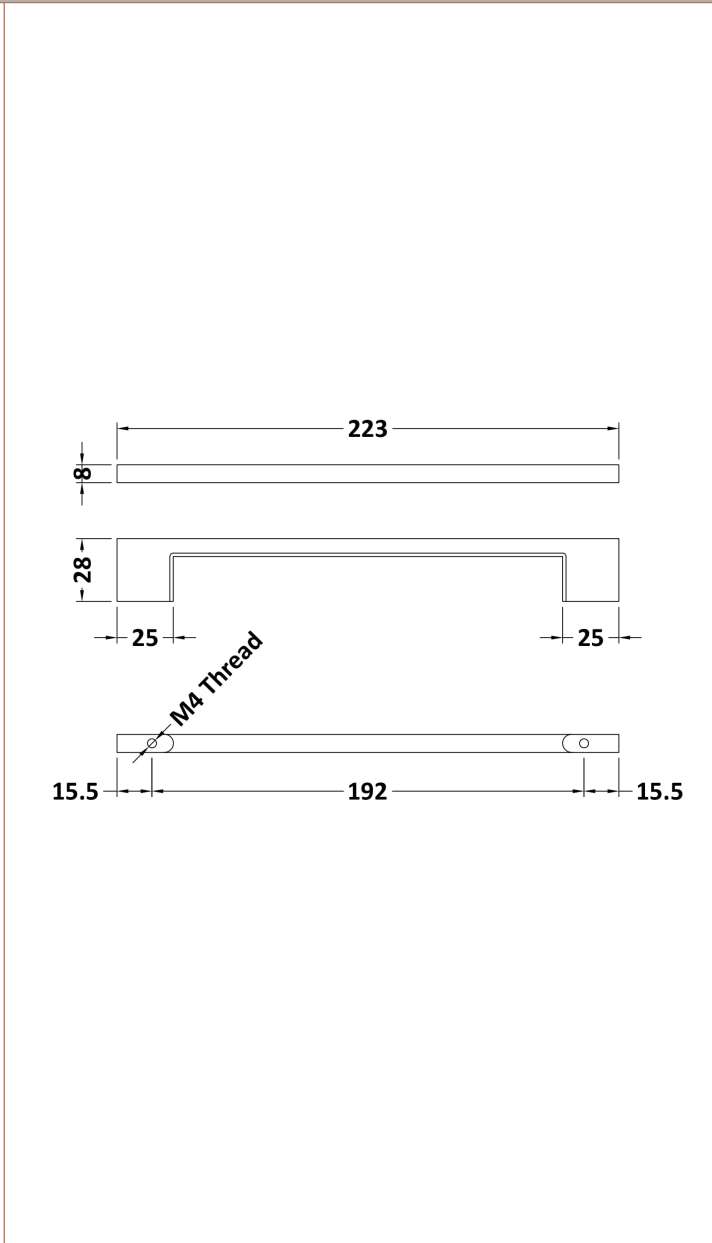

### Product Dimensions

Length (mm):	
Width (mm):	70
Height (mm):	70
Depth (mm):	99
Nett Weight (kg):	0.2

### Product Dimensions

Length (mm):	
Width (mm):	303
Height (mm):	334
Depth (mm):	136
Nett Weight (kg):	2.23

### Outer Box Dimensions (If Applicable)

Height (mm):	
Width (mm):	
Length (mm):	
Depth (mm):	
Gross Weight (kg):	2
Barcode:	5055146182566

Sales Code: H017

Description: D Handle 192mm

**Product Dimensions**

Length (mm):	
Width (mm):	8
Height (mm):	223
Depth (mm):	28
Nett Weight (kg):	1.2

**Packaging Dimensions**

Height (mm):	30
Width (mm):	15
Depth (mm):	225
Gross Weight (kg):	1.2