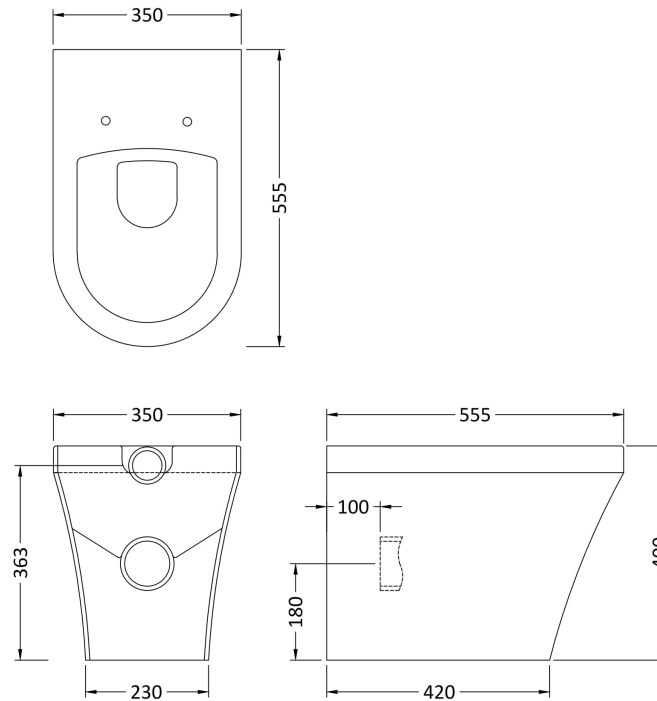

Sales Code: NCU606

Description: Round Btw Pan

Product Dimensions

Height (mm):	400
Width (mm):	350
Depth (mm):	555
Nett Weight (kg):	28

Packaging Dimensions

Height (mm):	570
Width (mm):	415
Depth (mm):	365
Gross Weight (kg):	29

Packaging Data

Box Colour:	Brown Cardboard Box - Printed
Box Qty:	1
Label Size:	100 x 50
Label Colour:	White Label
Label Qty:	2

Outer Box Dimensions (If Applicable)

Height (mm):	
Width (mm):	
Depth (mm):	
Gross Weight (kg):	
Barcode:	5056211821847

Product Details

Country of Origin:	Turkey
Fitting Instruction:	No
Certification: CE & UKCA:	Yes
WRAS:	N/A
WRAS No:	N/A
Product Material:	Vitreous China
Fixing Supplied:	Yes

Pans/Bidets: Trap Style: P Trap Includes Seat: No

Seats: Seat Type: D-Shape Material: Not Applicable
Function: Not Applicable Hinge Type: Top Fix
Hinge Material: Not Applicable

Cisterns: Operating Type: Not Applicable Fittings: Not Applicable
Lever Type: Not Applicable

Basins: Tap Hole: Not Applicable Chain Stay Hole: Not Applicable
Template: Not Applicable Waste Type Req: Not Applicable
Overflow Inc: Not Applicable Overflow Cover: Not Applicable
Inner Bowl Depth (mm): N/A