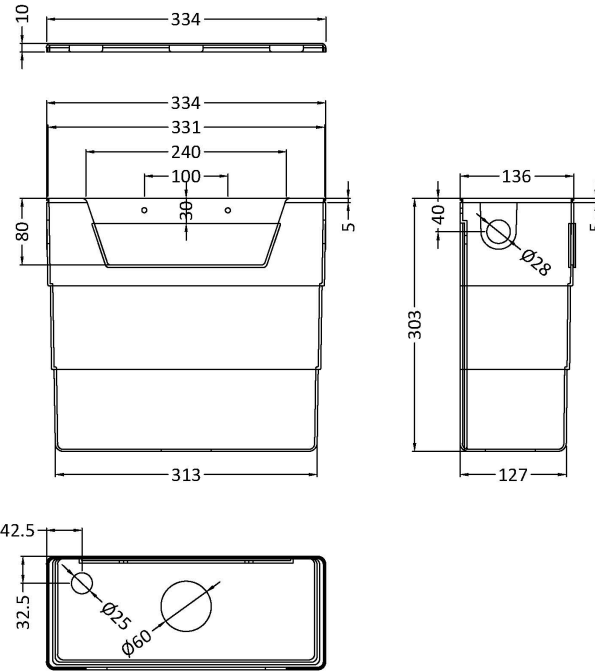

### Product Dimensions

Length (mm):	
Width (mm):	70
Height (mm):	70
Depth (mm):	99
Nett Weight (kg):	0.2

### Packaging Dimensions

Height (mm):	80
Width (mm):	155
Depth (mm):	80
Gross Weight (kg):	0.2

### Outer Box Dimensions (If Applicable)

Height (mm):	
Width (mm):	
Length (mm):	
Depth (mm):	
Gross Weight (kg):	
Barcode:	5056211893158

### Product Dimensions

Length (mm):	
Width (mm):	303
Height (mm):	334
Depth (mm):	136
Nett Weight (kg):	2.23