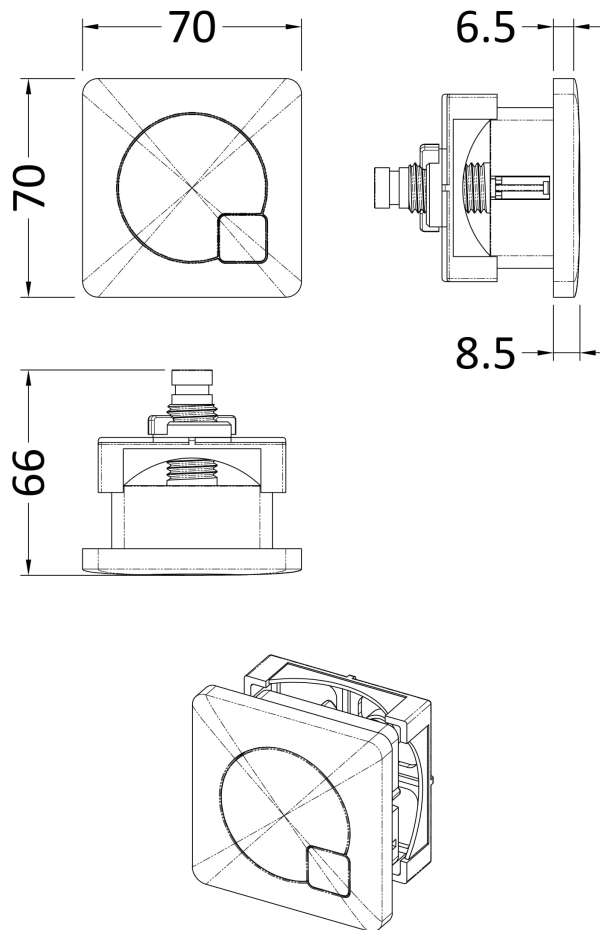

**Sales Code:** PN880

**Description:** Tec Single Lever Side Action Basin Mixer

**Product Dimensions**

Height (mm):	292
Width (mm):	50
Depth (mm):	190
Length (mm):	
Nett Weight (kg):	1.6

**Packaging Dimensions**

Height (mm):	85
Width (mm):	185
Depth (mm):	270
Gross Weight (kg):	1.6

**Packaging Data**

Box Colour:	White Cardboard Box
Box Qty:	1
Label Size:	100 x 50
Label Colour:	White Label
Label Qty:	2

**Outer Box Dimensions (If Applicable)**

Height (mm):	400
Width (mm):	280
Depth (mm):	560
Length (mm):	
Gross Weight (kg):	
Barcode:	5056462659077

**Product Details**

Country of Origin:	China
Fitting Instruction:	No
Product Material:	Brass
Control Type:	Manual
Waste Included:	Waste Included
Waste Type:	Push Button
WRAS Approval:	No
Approval No:	N/A
Valve/Cartridge Type:	Single Lever Cartridge
Colour/Finish:	Brushed Brass
Mount Type:	Deck
Operating Pressure (bar):	0.1
Flow Rates: (Litres Per Min)	0.1 bar: 3    0.5 bar: 6    1 bar: 8    2 bar: 12    3 bar: 16
Pipe Size:	15 mm
Pipe Centres:	Not Applicable

### Product Dimensions

Length (mm):	
Width (mm):	70
Height (mm):	70
Depth (mm):	99
Nett Weight (kg):	0.2