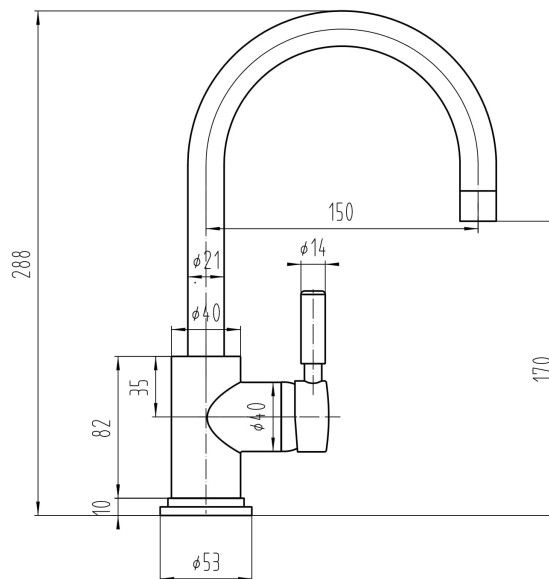

Sales Code: PN880

Description: Tec Single Lever Side Action Basin Mixer

Product Dimensions

Height (mm):	292
Width (mm):	50
Depth (mm):	190
Length (mm):	
Nett Weight (kg):	1.6

Packaging Dimensions

Height (mm):	85
Width (mm):	185
Depth (mm):	270
Gross Weight (kg):	1.6

Packaging Data

Box Colour:	White Cardboard Box
Box Qty:	1
Label Size:	100 x 50
Label Colour:	White Label
Label Qty:	2

Outer Box Dimensions (If Applicable)

Height (mm):	400
Width (mm):	280
Depth (mm):	560
Length (mm):	
Gross Weight (kg):	
Barcode:	5056462659077

Product Details

Country of Origin:	China
Fitting Instruction:	No
Product Material:	Brass
Control Type:	Manual
Waste Included:	Waste Included
Waste Type:	Push Button
WRAS Approval:	No
Approval No:	N/A
Valve/Cartridge Type:	Single Lever Cartridge
Colour/Finish:	Brushed Brass
Mount Type:	Deck
Operating Pressure (bar):	0.1
Flow Rates: (Litres Per Min)	0.1 bar: 3 0.5 bar: 6 1 bar: 8 2 bar: 12 3 bar: 16
Pipe Size:	15 mm
Pipe Centres:	Not Applicable