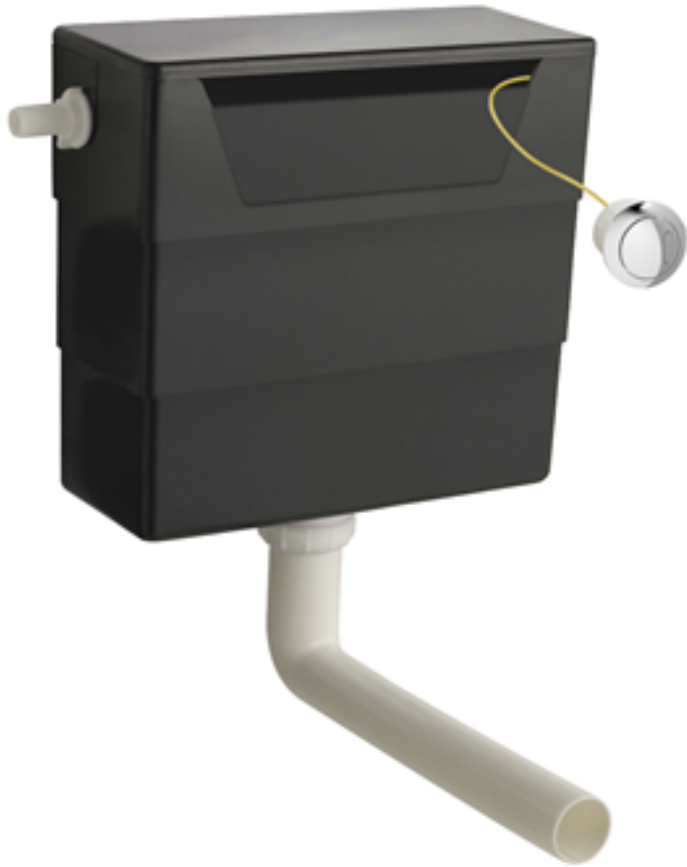

### Outer Box Dimensions (If Applicable)

Height (mm):	
Width (mm):	
Length (mm):	
Depth (mm):	
Gross Weight (kg):	
Barcode:	5056211893158

Sales Code: XTY006

Description: Cable Conc Universal Access Cistern