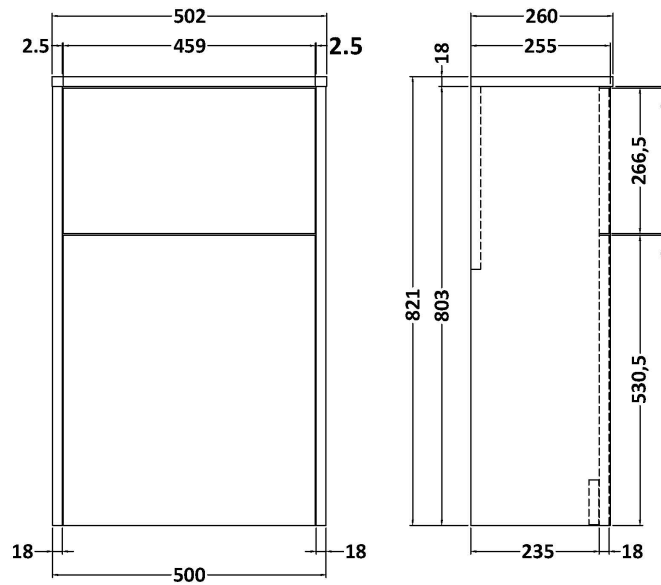

### Product Dimensions

Height (mm):	803
Width (mm):	440
Depth (mm):	145
Nett Weight (kg):	11

### Product Dimensions

Height (mm):	120
Width (mm):	450
Depth (mm):	220
Nett Weight (kg):	6.3

### Outer Box Dimensions (If Applicable)

Height (mm):	
Width (mm):	
Depth (mm):	
Gross Weight (kg):	
Barcode:	5055275890608

### Product Dimensions

Height (mm):	821
Width (mm):	502
Depth (mm):	260
Nett Weight (kg):	11