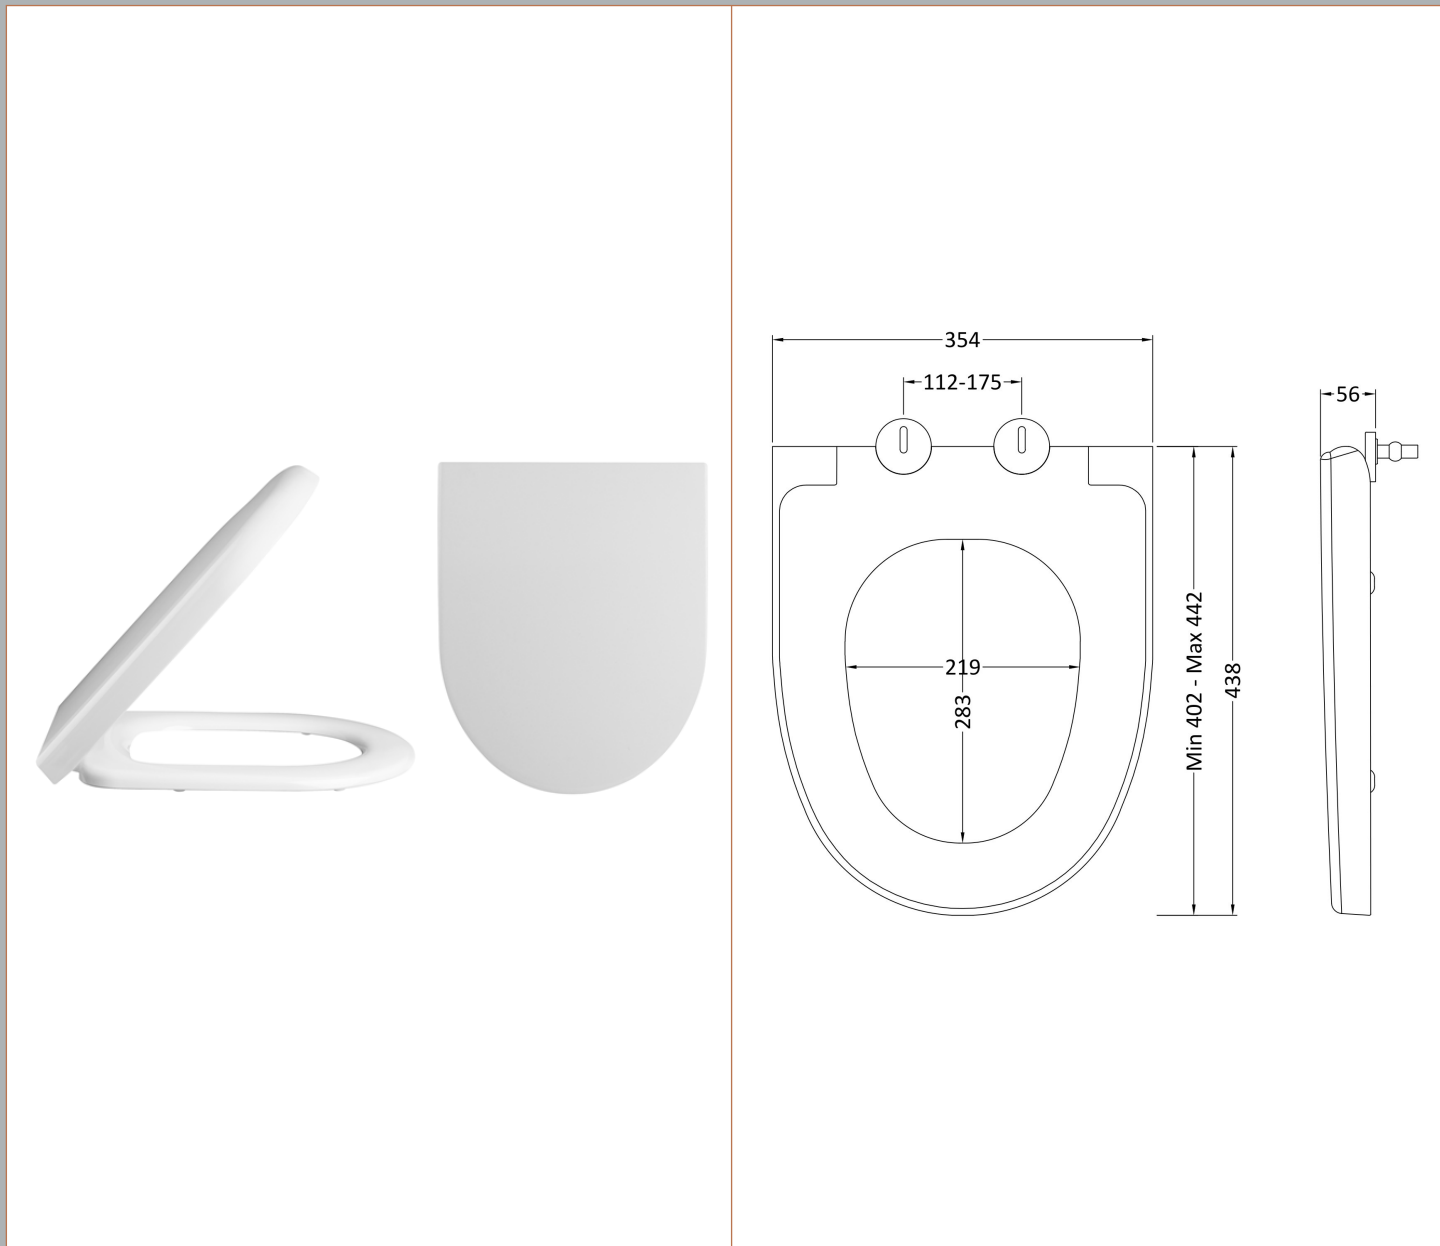

### Product Dimensions

Height (mm):	803
Width (mm):	440
Depth (mm):	145
Nett Weight (kg):	11

### Product Dimensions

Height (mm):	821
Width (mm):	502
Depth (mm):	260
Nett Weight (kg):	11

### Outer Box Dimensions (If Applicable)

Height (mm):	
Width (mm):	
Depth (mm):	
Gross Weight (kg):	
Barcode:	5056678447536

### Product Dimensions

Length (mm):	438
Width (mm):	354
Height (mm):	56
Nett Weight (kg):	2.15