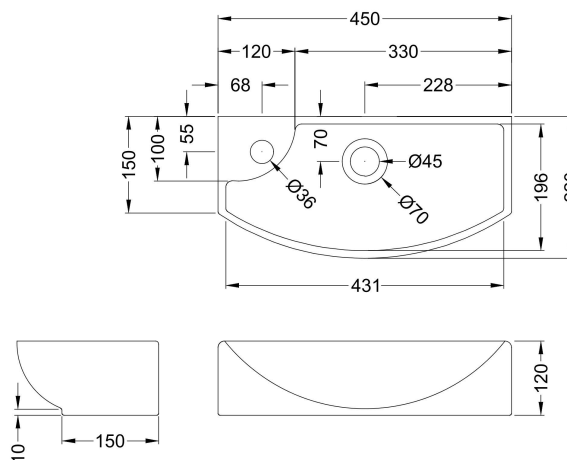

### Product Dimensions

Height (mm):	803
Width (mm):	440
Depth (mm):	145
Nett Weight (kg):	11

### Packaging Dimensions

Height (mm):	800
Width (mm):	410
Depth (mm):	235
Gross Weight (kg):	12

### Outer Box Dimensions (If Applicable)

Height (mm):	
Width (mm):	
Depth (mm):	
Gross Weight (kg):	
Barcode:	5056678447550

### Product Dimensions

Height (mm):	120
Width (mm):	450
Depth (mm):	220
Nett Weight (kg):	6.3