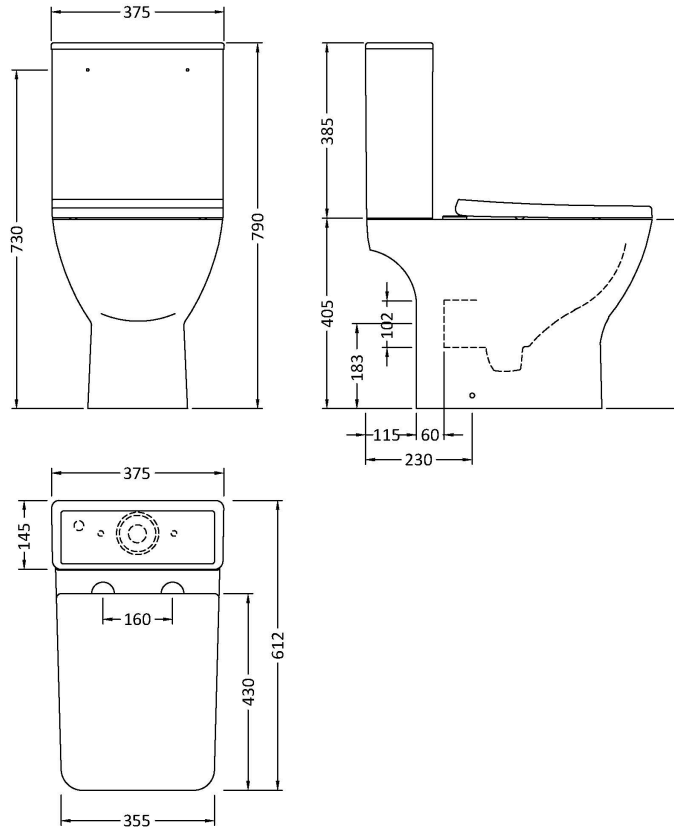

Sales Code: PMB022

Description: 2 In 1 Polymarble Basin 503 X 360 Rw

Product Dimensions

Height (mm):	90
Width (mm):	503
Depth (mm):	360
Nett Weight (kg):	11.5

Packaging Dimensions

Height (mm):	110
Width (mm):	525
Depth (mm):	380
Gross Weight (kg):	12

Product Dimensions

Height (mm):	160
Width (mm):	50
Depth (mm):	152
Length (mm):	
Nett Weight (kg):	2.08

Packaging Dimensions

Height (mm):	95
Width (mm):	240
Depth (mm):	285
Gross Weight (kg):	2.08

Packaging Data

Box Colour:	White Cardboard Box
Box Qty:	1
Label Size:	100 x 50
Label Colour:	White Label
Label Qty:	1

Outer Box Dimensions (If Applicable)

Height (mm):	500
Width (mm):	500
Depth (mm):	300
Length (mm):	
Gross Weight (kg):	
Barcode:	5056211898184

Sales Code: NCG450

Description: Ava Rimless Pan, Cistern & Sc Seat

Product Dimensions

Height (mm):	790
Width (mm):	375
Depth (mm):	612
Nett Weight (kg):	38.5

Packaging Dimensions

Height (mm):	435
Width (mm):	770
Depth (mm):	420
Gross Weight (kg):	39