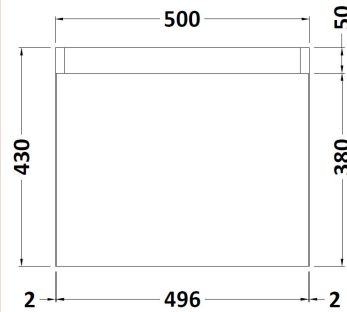

Sales Code: FUZME004

Description: Wh 500mm Charcoal Black Unit Wc & Tap

Packaging Details

Barcode: 5056678403891

Sales Code: MOZ682

Description: 500X360 Wh 1-Door Unit

Product Dimensions

Height (mm):	430
Width (mm):	500
Depth (mm):	353
Nett Weight (kg):	10

Packaging Dimensions

Height (mm):	375
Width (mm):	520
Depth (mm):	450
Gross Weight (kg):	11

Packaging Data

Box Colour:	Brown Cardboard Box
Box Qty:	1
Label Size:	50 x 100
Label Colour:	White Label
Label Qty:	2

Sales Code: PMB022

Description: 2 In 1 Polymarble Basin 503 X 360 Rw

Product Dimensions

Height (mm):	90
Width (mm):	503
Depth (mm):	360
Nett Weight (kg):	11.5

Packaging Dimensions

Height (mm):	110
Width (mm):	525
Depth (mm):	380
Gross Weight (kg):	12

Product Dimensions

Height (mm):	160
Width (mm):	50
Depth (mm):	152
Length (mm):	
Nett Weight (kg):	2.08

Packaging Dimensions

Height (mm):	95
Width (mm):	240
Depth (mm):	285
Gross Weight (kg):	2.08

Packaging Data