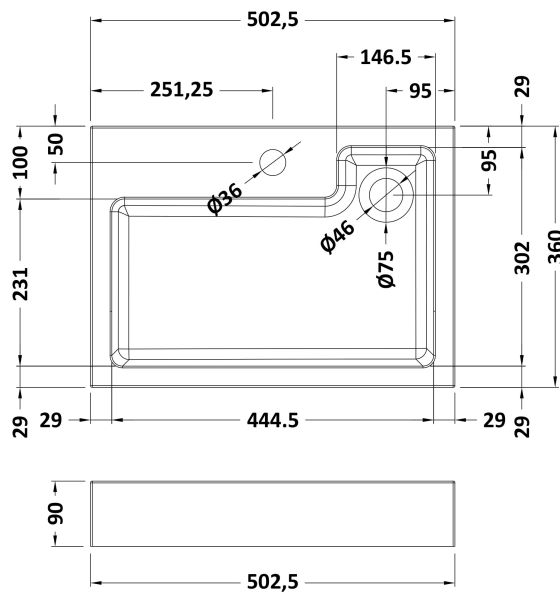

Packaging Dimensions

Height (mm):	375
Width (mm):	520
Depth (mm):	450
Gross Weight (kg):	11

Packaging Data

Box Colour:	Brown Cardboard Box
Box Qty:	1
Label Size:	50 x 100
Label Colour:	White Label
Label Qty:	2

Outer Box Dimensions (If Applicable)

Height (mm):	
Width (mm):	
Depth (mm):	
Gross Weight (kg):	
Barcode:	5055275883662

Product Details

Country of Origin:	United Kingdom
Fitting Instruction:	No
CE & UKCA:	N/A
FSC Certified Materials:	Yes
Colour:	Black Woodgrain
Construction Method:	Cam & Wood Dowel
Construction Type:	Rigid
Cabinet Finish:	MFC Textured Matt
Fascia Finish:	MFC Textured Matt
Cabinet Thickness (mm):	18
Fascia Thickness (mm):	18
Drawer Included:	No
Drawer Type:	Not Applicable
No of Shelves:	0
Hinge Type:	95 Degree Soft Close
Hinge Included:	Yes
Adjustable Legs:	No, Not Required
Fixings Included:	Yes
Handle Style:	Not Applicable
Waste Shroud:	Not Applicable
Handle Included:	No, Not Required
Handle Type:	Not Applicable

Sales Code: PMB022

Description: 2 In 1 Polymarble Basin 503 X 360 Rw

Product Dimensions

Height (mm):	90
Width (mm):	503
Depth (mm):	360
Nett Weight (kg):	11.5

Packaging Dimensions

Height (mm):	110
Width (mm):	525
Depth (mm):	380
Gross Weight (kg):	12

Product Dimensions

Height (mm):	160
Width (mm):	50
Depth (mm):	152
Length (mm):	
Nett Weight (kg):	2.08

Packaging Dimensions

Height (mm):	95
Width (mm):	240
Depth (mm):	285
Gross Weight (kg):	2.08

Packaging Data