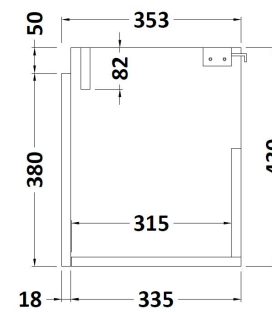

Sales Code: FUZME004

Description: Wh 500mm Charcoal Black Unit Wc & Tap

Packaging Details

Barcode: 5056678403891

Sales Code: MOZ682

Description: 500X360 Wh 1-Door Unit

Product Dimensions

Height (mm):	430
Width (mm):	500
Depth (mm):	353
Nett Weight (kg):	10

Packaging Dimensions

Height (mm):	375
Width (mm):	520
Depth (mm):	450
Gross Weight (kg):	11

Packaging Data

Box Colour:	Brown Cardboard Box
Box Qty:	1
Label Size:	50 x 100
Label Colour:	White Label
Label Qty:	2

Sales Code: PMB022

Description: 2 In 1 Polymarble Basin 503 X 360 Rw

Product Dimensions

Height (mm):	90
Width (mm):	503
Depth (mm):	360
Nett Weight (kg):	11.5

Packaging Dimensions

Height (mm):	110
Width (mm):	525
Depth (mm):	380
Gross Weight (kg):	12

Product Dimensions

Height (mm):	160
Width (mm):	50
Depth (mm):	152
Length (mm):	
Nett Weight (kg):	2.08

Packaging Dimensions

Height (mm):	95
Width (mm):	240
Depth (mm):	285
Gross Weight (kg):	2.08

Packaging Data