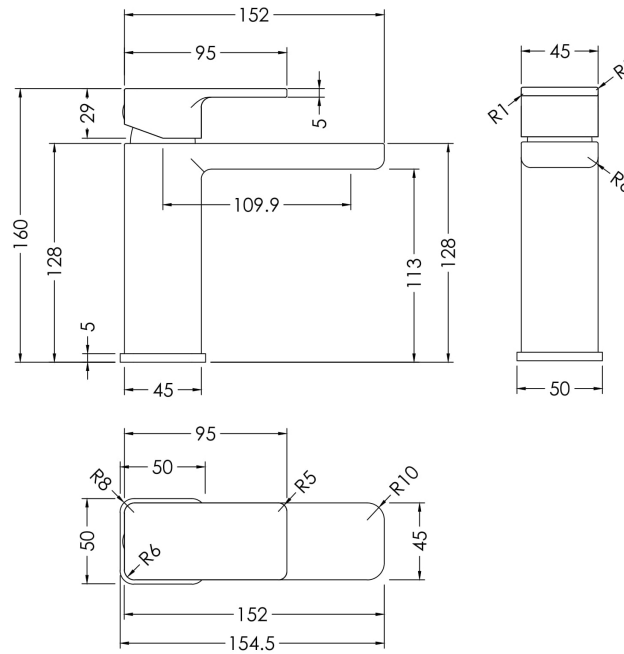

Sales Code: PMB022

Description: 2 In 1 Polymarble Basin 503 X 360 Rw

Product Dimensions

Height (mm):	90
Width (mm):	503
Depth (mm):	360
Nett Weight (kg):	11.5

Packaging Dimensions

Height (mm):	110
Width (mm):	525
Depth (mm):	380
Gross Weight (kg):	12

Packaging Data

Box Colour:	Brown Cardboard Box - Printed
Box Qty:	1
Label Size:	100 x 50
Label Colour:	White Label
Label Qty:	2

Outer Box Dimensions (If Applicable)

Height (mm):	
Width (mm):	
Depth (mm):	
Gross Weight (kg):	
Barcode:	5055275819524

Product Dimensions

Height (mm):	160
Width (mm):	50
Depth (mm):	152
Length (mm):	
Nett Weight (kg):	2.08

Packaging Dimensions

Height (mm):	95
Width (mm):	240
Depth (mm):	285
Gross Weight (kg):	2.08

Packaging Data

Box Colour:	White Cardboard Box
Box Qty:	1
Label Size:	100 x 50
Label Colour:	White Label
Label Qty:	1

Outer Box Dimensions (If Applicable)

Height (mm):	500
Width (mm):	500
Depth (mm):	300
Length (mm):	
Gross Weight (kg):	
Barcode:	5056211898184