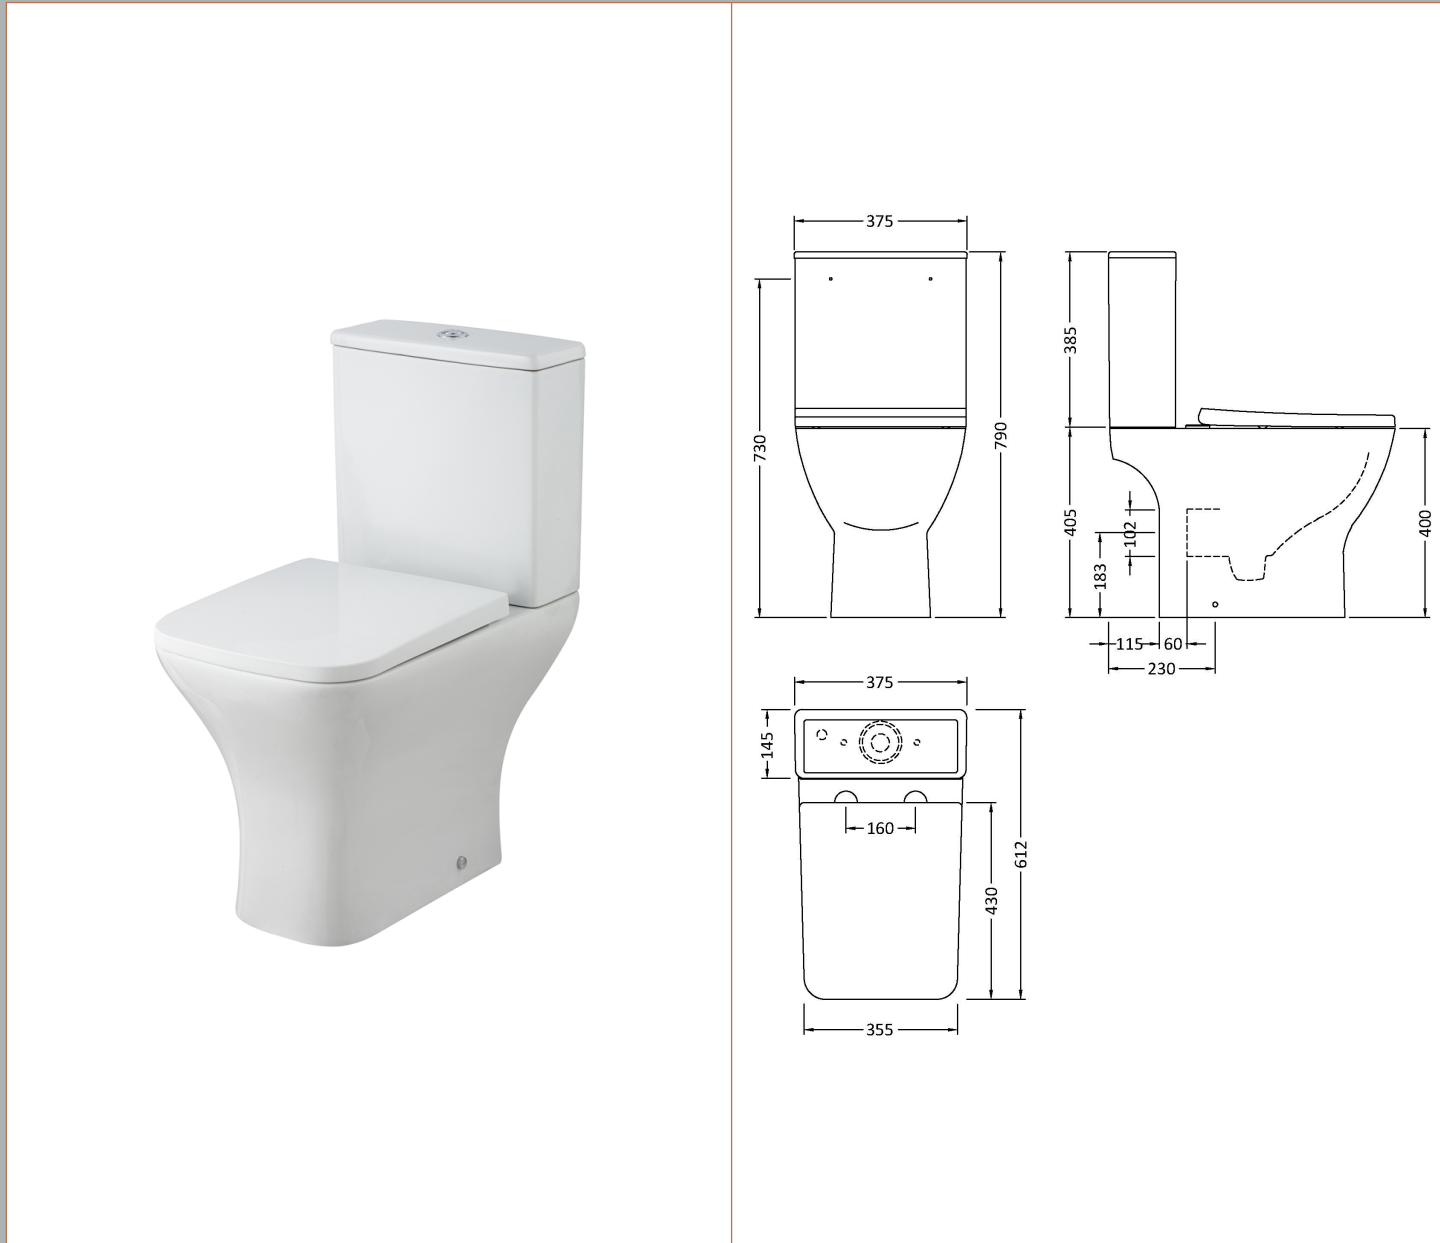

Sales Code: FUZME010

Description: Wh 500mm Gloss White Unit Wc & Tap

Packaging Details

Barcode: 5056678403952

Sales Code: MOZ181

Description: 500X300 Wh 1-Door Unit

Product Dimensions

Height (mm):	430
Width (mm):	500
Depth (mm):	298
Nett Weight (kg):	13

Product Dimensions

Height (mm):	160
Width (mm):	50
Depth (mm):	152
Length (mm):	
Nett Weight (kg):	2.08

Packaging Dimensions

Height (mm):	95
Width (mm):	240
Depth (mm):	285
Gross Weight (kg):	2.08

Packaging Data

Box Colour:	White Cardboard Box
Box Qty:	1
Label Size:	100 x 50
Label Colour:	White Label
Label Qty:	1

Outer Box Dimensions (If Applicable)

Height (mm):	500
Width (mm):	500
Depth (mm):	300
Length (mm):	
Gross Weight (kg):	
Barcode:	5056211898184

Sales Code: NCG450

Description: Ava Rimless Pan, Cistern & Sc Seat

Product Dimensions

Height (mm):	790
Width (mm):	375
Depth (mm):	612
Nett Weight (kg):	38.5

Packaging Dimensions

Height (mm):	435
Width (mm):	770
Depth (mm):	420
Gross Weight (kg):	39