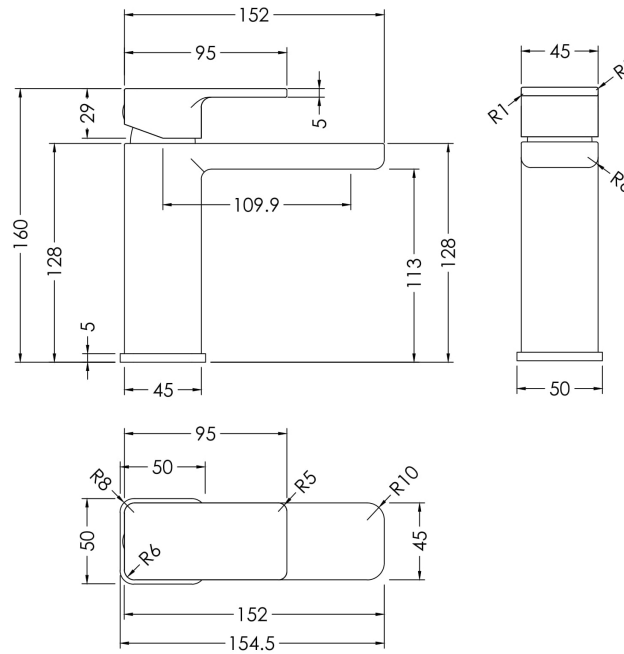

Sales Code: FUZME010

Description: Wh 500mm Gloss White Unit Wc & Tap

Packaging Details

Barcode: 5056678403952

Sales Code: MOZ181

Description: 500X300 Wh 1-Door Unit

Product Dimensions

Height (mm):	430
Width (mm):	500
Depth (mm):	298
Nett Weight (kg):	13

Sales Code: PMB021

Description: L Shaped Poly Marble Basin 503 X 305 Rw

Product Dimensions

Height (mm):	90
Width (mm):	503
Depth (mm):	305
Nett Weight (kg):	10.5

Packaging Dimensions

Height (mm):	90
Width (mm):	525
Depth (mm):	380
Gross Weight (kg):	11

Packaging Data

Box Colour:	Brown Cardboard Box - Printed
Box Qty:	1
Label Size:	100 x 50
Label Colour:	White Label
Label Qty:	2

Outer Box Dimensions (If Applicable)

Height (mm):	
Width (mm):	
Depth (mm):	
Gross Weight (kg):	
Barcode:	5056211875857

Product Dimensions

Height (mm):	160
Width (mm):	50
Depth (mm):	152
Length (mm):	
Nett Weight (kg):	2.08

Packaging Dimensions

Height (mm):	95
Width (mm):	240
Depth (mm):	285
Gross Weight (kg):	2.08

Packaging Data