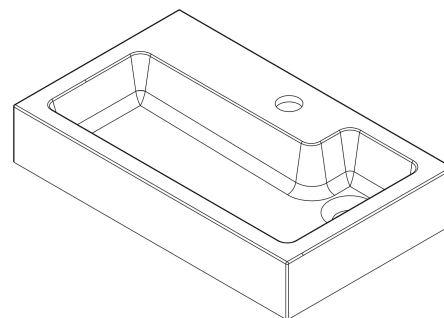

Sales Code: FUZME010

Description: Wh 500mm Gloss White Unit Wc & Tap

Packaging Details

Barcode: 5056678403952

Sales Code: MOZ181

Description: 500X300 Wh 1-Door Unit

Product Dimensions

Height (mm):	430
Width (mm):	500
Depth (mm):	298
Nett Weight (kg):	13

Packaging Dimensions

Height (mm):	450
Width (mm):	520
Depth (mm):	320
Gross Weight (kg):	13.5

Packaging Data

Box Colour:	Brown Cardboard Box
Box Qty:	
Label Size:	x
Label Colour:	Not Applicable
Label Qty:	0

Outer Box Dimensions (If Applicable)

Height (mm):	
Width (mm):	
Depth (mm):	
Gross Weight (kg):	
Barcode:	5056211874782

Product Details

Country of Origin:	China
Fitting Instruction:	No
CE & UKCA:	N/A
FSC Certified Materials:	Yes
Colour:	Gloss White
Construction Method:	Cam & Wood Dowel
Construction Type:	Rigid
Cabinet Finish:	MFC Painted Gloss
Fascia Finish:	MFC Painted Gloss
Cabinet Thickness (mm):	16
Fascia Thickness (mm):	18
Drawer Included:	No
Drawer Type:	Not Applicable
No of Shelves:	0
Hinge Type:	95 Degree Soft Close
Hinge Included:	Yes
Adjustable Legs:	No, Not Required
Fixings Included:	Yes
Handle Style:	Not Applicable
Waste Shroud:	Not Applicable
Handle Included:	No, Not Required
Handle Type:	Not Applicable

Sales Code: PMB021

Description: L Shaped Poly Marble Basin 503 X 305 Rw

Product Dimensions

Height (mm):	90
Width (mm):	503
Depth (mm):	305
Nett Weight (kg):	10.5

Packaging Dimensions

Height (mm):	90
Width (mm):	525
Depth (mm):	380
Gross Weight (kg):	11