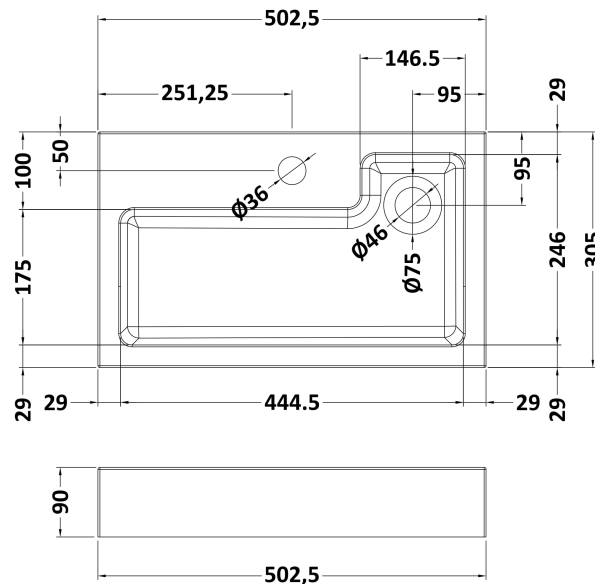

Sales Code: FUZME010

Description: Wh 500mm Gloss White Unit Wc & Tap

Packaging Details

Barcode: 5056678403952

Sales Code: MOZ181

Description: 500X300 Wh 1-Door Unit

Product Dimensions

Height (mm):	430
Width (mm):	500
Depth (mm):	298
Nett Weight (kg):	13

Packaging Dimensions

Height (mm):	450
Width (mm):	520
Depth (mm):	320
Gross Weight (kg):	13.5

Packaging Data

Box Colour:	Brown Cardboard Box
Box Qty:	
Label Size:	x
Label Colour:	Not Applicable
Label Qty:	0

Sales Code: PMB021

Description: L Shaped Poly Marble Basin 503 X 305 Rw

Product Dimensions

Height (mm):	90
Width (mm):	503
Depth (mm):	305
Nett Weight (kg):	10.5

Packaging Dimensions

Height (mm):	90
Width (mm):	525
Depth (mm):	380
Gross Weight (kg):	11

Product Dimensions

Height (mm):	160
Width (mm):	50
Depth (mm):	152
Length (mm):	
Nett Weight (kg):	2.08

Packaging Dimensions

Height (mm):	95
Width (mm):	240
Depth (mm):	285
Gross Weight (kg):	2.08

Packaging Data