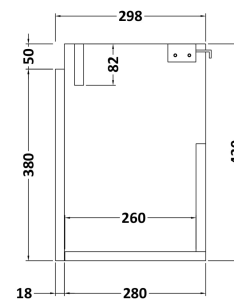

Sales Code: FUZME010

Description: Wh 500mm Gloss White Unit Wc & Tap

Packaging Details

Barcode: 5056678403952

Sales Code: MOZ181

Description: 500X300 Wh 1-Door Unit

Product Dimensions

Height (mm):	430
Width (mm):	500
Depth (mm):	298
Nett Weight (kg):	13

Packaging Dimensions

Height (mm):	450
Width (mm):	520
Depth (mm):	320
Gross Weight (kg):	13.5

Packaging Data

Box Colour:	Brown Cardboard Box
Box Qty:	
Label Size:	x
Label Colour:	Not Applicable
Label Qty:	0

Sales Code: PMB021

Description: L Shaped Poly Marble Basin 503 X 305 Rw

Product Dimensions

Height (mm):	90
Width (mm):	503
Depth (mm):	305
Nett Weight (kg):	10.5

Packaging Dimensions

Height (mm):	90
Width (mm):	525
Depth (mm):	380
Gross Weight (kg):	11

Product Dimensions

Height (mm):	160
Width (mm):	50
Depth (mm):	152
Length (mm):	
Nett Weight (kg):	2.08

Packaging Dimensions

Height (mm):	95
Width (mm):	240
Depth (mm):	285
Gross Weight (kg):	2.08

Packaging Data