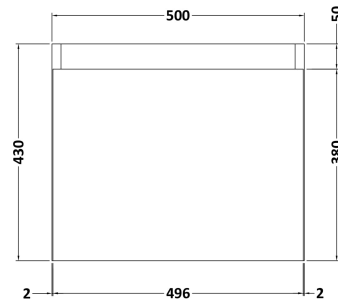

Sales Code: FUZME010

Description: Wh 500mm Gloss White Unit Wc & Tap

Packaging Details

Barcode: 5056678403952

Sales Code: MOZ181

Description: 500X300 Wh 1-Door Unit

Product Dimensions

Height (mm):	430
Width (mm):	500
Depth (mm):	298
Nett Weight (kg):	13

Packaging Dimensions

Height (mm):	450
Width (mm):	520
Depth (mm):	320
Gross Weight (kg):	13.5

Packaging Data

Box Colour:	Brown Cardboard Box
Box Qty:	
Label Size:	x
Label Colour:	Not Applicable
Label Qty:	0

Sales Code: PMB021

Description: L Shaped Poly Marble Basin 503 X 305 Rw

Product Dimensions

Height (mm):	90
Width (mm):	503
Depth (mm):	305
Nett Weight (kg):	10.5

Packaging Dimensions

Height (mm):	90
Width (mm):	525
Depth (mm):	380
Gross Weight (kg):	11

Product Dimensions

Height (mm):	160
Width (mm):	50
Depth (mm):	152
Length (mm):	
Nett Weight (kg):	2.08

Packaging Dimensions

Height (mm):	95
Width (mm):	240
Depth (mm):	285
Gross Weight (kg):	2.08

Packaging Data