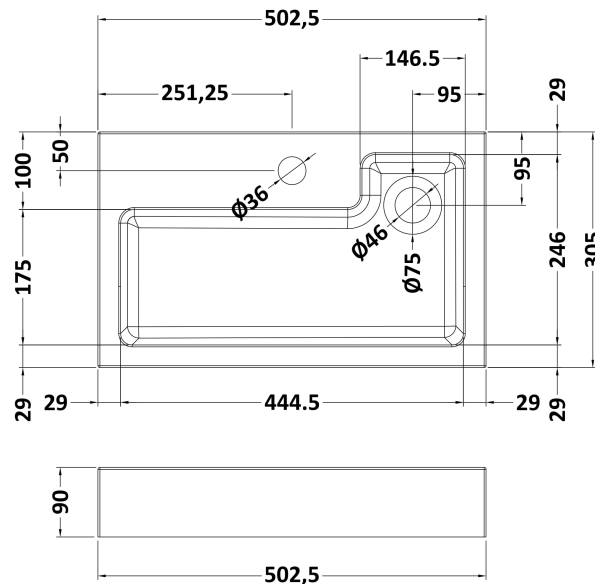

### Product Dimensions

Height (mm):	430
Width (mm):	500
Depth (mm):	298
Nett Weight (kg):	13

### Packaging Dimensions

Height (mm):	450
Width (mm):	520
Depth (mm):	320
Gross Weight (kg):	13.5

### Outer Box Dimensions (If Applicable)

Height (mm):	
Width (mm):	
Depth (mm):	
Gross Weight (kg):	
Barcode:	5056211874768

### Product Dimensions

Height (mm):	90
Width (mm):	503
Depth (mm):	305
Nett Weight (kg):	10.5