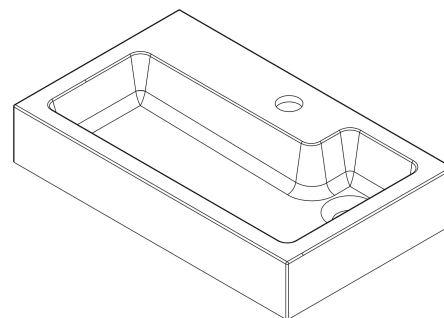

### Product Dimensions

Height (mm):	430
Width (mm):	500
Depth (mm):	298
Nett Weight (kg):	13

### Packaging Dimensions

Height (mm):	450
Width (mm):	520
Depth (mm):	320
Gross Weight (kg):	13.5

### Outer Box Dimensions (If Applicable)

Height (mm):	
Width (mm):	
Depth (mm):	
Gross Weight (kg):	
Barcode:	5056211874768

### Product Dimensions

Height (mm):	90
Width (mm):	503
Depth (mm):	305
Nett Weight (kg):	10.5