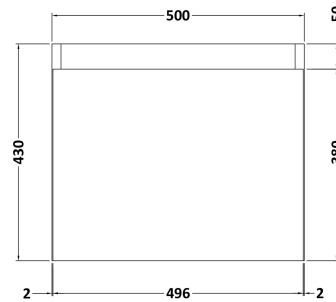

### Product Dimensions

Height (mm):	430
Width (mm):	500
Depth (mm):	298
Nett Weight (kg):	13

### Packaging Dimensions

Height (mm):	450
Width (mm):	520
Depth (mm):	320
Gross Weight (kg):	13.5

### Product Dimensions

Height (mm):	90
Width (mm):	503
Depth (mm):	305
Nett Weight (kg):	10.5

### Packaging Dimensions

Height (mm):	90
Width (mm):	525
Depth (mm):	380
Gross Weight (kg):	11