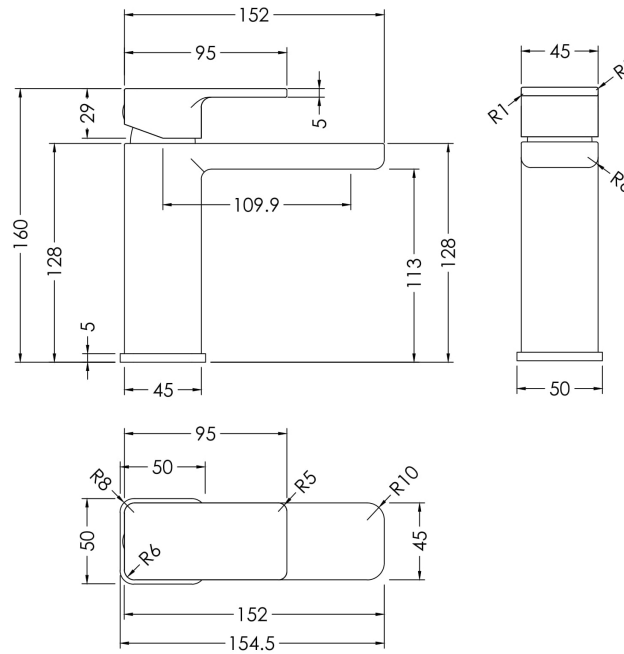

### Product Dimensions

Height (mm):	90
Width (mm):	503
Depth (mm):	305
Nett Weight (kg):	10.5

### Packaging Dimensions

Height (mm):	90
Width (mm):	525
Depth (mm):	380
Gross Weight (kg):	11

### Outer Box Dimensions (If Applicable)

Height (mm):	
Width (mm):	
Depth (mm):	
Gross Weight (kg):	
Barcode:	5056211875857

### Product Dimensions

Height (mm):	160
Width (mm):	50
Depth (mm):	152
Length (mm):	152
Nett Weight (kg):	2.08