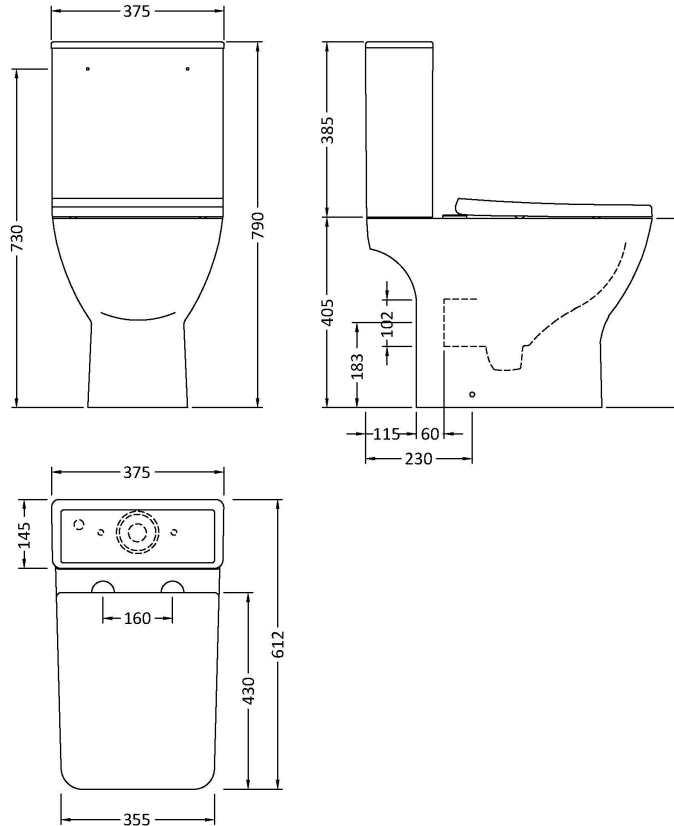

Sales Code: NCG450

Description: Ava Rimless Pan, Cistern & Sc Seat

Product Dimensions

Height (mm):	790
Width (mm):	375
Depth (mm):	612
Nett Weight (kg):	38.5

Packaging Dimensions

Height (mm):	435
Width (mm):	770
Depth (mm):	420
Gross Weight (kg):	39

Packaging Data

Box Colour:	Brown Cardboard Box - Printed	
Box Qty:	1	
Label Size:	100 x 50	
Label Colour:	White Label	
Label Qty:	2	

Outer Box Dimensions (If Applicable)

Height (mm):	
Width (mm):	
Depth (mm):	
Gross Weight (kg):	
Barcode:	5056211807544

Product Details

Country of Origin:	China	
Fitting Instruction:	No	
Certification: CE & UKCA:	Yes	WRAS: N/A WRAS No: N/A
Product Material:	Vitreous China	
Fixing Supplied:	No	

Pans/Bidets:	Trap Style: P Trap	Includes Seat: Yes

Seats:	Seat Type: Square	Material: Urea
	Function: Soft Close	Hinge Type: Top Fix
	Hinge Material: Metal	

Cisterns:	Operating Type: Push Button	Fittings: Pre-Fitted 6/3L
	Lever Type: Plastic Chrome Platec	

Basins:	Tap Hole: Not Applicable	Chain Stay Hole: Not Applicable
	Template: Not Applicable	Waste Type Req: Not Applicable
	Overflow Inc: Not Applicable	Overflow Cover: Not Applicable
	Inner Bowl Depth (mm): N/A