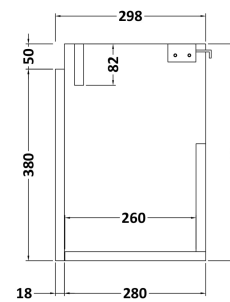

### Product Dimensions

Height (mm):	430
Width (mm):	500
Depth (mm):	298
Nett Weight (kg):	13

### Packaging Dimensions

Height (mm):	450
Width (mm):	520
Depth (mm):	320
Gross Weight (kg):	13.5

### Product Dimensions

Height (mm):	90
Width (mm):	503
Depth (mm):	305
Nett Weight (kg):	10.5

### Packaging Dimensions

Height (mm):	90
Width (mm):	525
Depth (mm):	380
Gross Weight (kg):	11