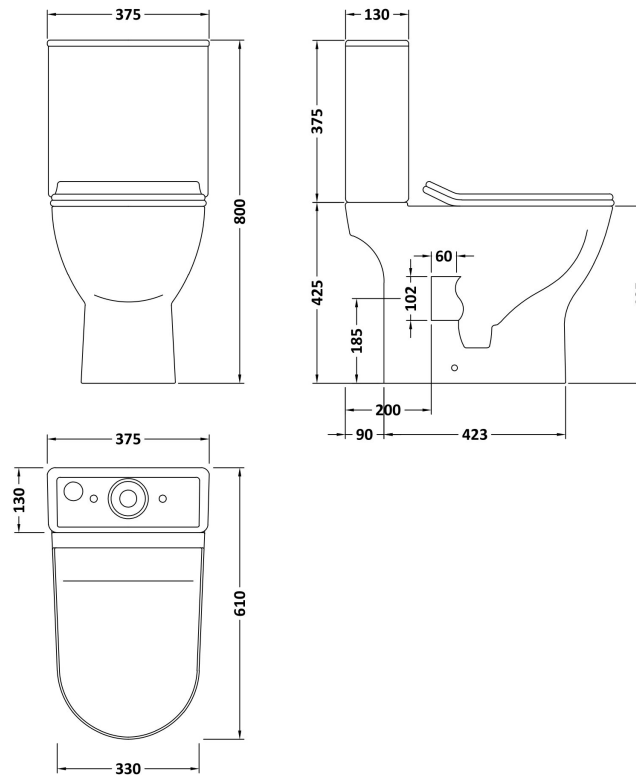

Sales Code: FUZRC006

Description: Wh 500mm Green Unit Tap & Wc

Packaging Details

Barcode: 5056678404157

Sales Code: RC0853

Description: 500 Wall Hung 2-Door Unit

Product Dimensions

Height (mm):	539
Width (mm):	479
Depth (mm):	342
Nett Weight (kg):	15.5

Packaging Data

Box Colour:	Brown Cardboard Box - Printed
Box Qty:	1
Label Size:	130 x 95
Label Colour:	Not Applicable
Label Qty:	0

Outer Box Dimensions (If Applicable)

Height (mm):	
Width (mm):	
Depth (mm):	
Gross Weight (kg):	
Barcode:	5056211853398

Product Dimensions

Height (mm):	800
Width (mm):	375
Depth (mm):	610
Nett Weight (kg):	33.5

Packaging Dimensions

Height (mm):	435
Width (mm):	770
Depth (mm):	420
Gross Weight (kg):	34

Packaging Data

Box Colour:	Brown Cardboard Box - Printed
Box Qty:	1
Label Size:	100 x 50
Label Colour:	White Label
Label Qty:	2

Sales Code: ARV305

Description: Arvan Mono Basin Mixer (P/B Waste)

Product Dimensions

Height (mm):	160
Width (mm):	52
Depth (mm):	147
Length (mm):	
Nett Weight (kg):	1.75

Packaging Dimensions

Height (mm):	95
Width (mm):	240
Depth (mm):	285
Gross Weight (kg):	1.75