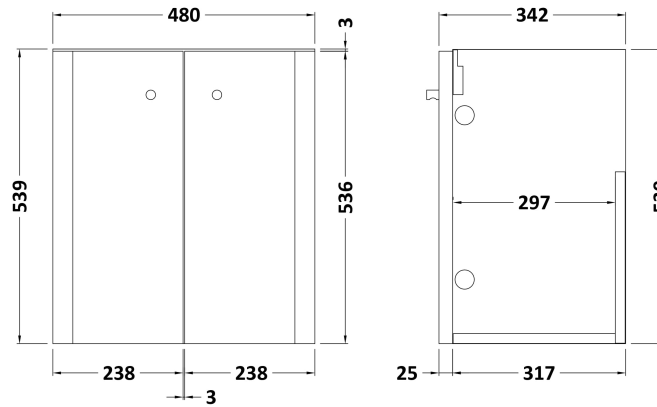

Sales Code: FUZRC006

Description: Wh 500mm Green Unit Tap & Wc

Packaging Details

Barcode: 5056678404157

Sales Code: RC0853

Description: 500 Wall Hung 2-Door Unit

Product Dimensions

Height (mm):	539
Width (mm):	479
Depth (mm):	342
Nett Weight (kg):	15.5

Packaging Dimensions

Height (mm):	560
Width (mm):	500
Depth (mm):	340
Gross Weight (kg):	16

Packaging Data

Box Colour:	Brown Cardboard Box - Printed
Box Qty:	1
Label Size:	100 x 50
Label Colour:	Not Applicable
Label Qty:	0

Sales Code: RC003

Description: 500 Thin Edge Basin 1Th (Radius Corners)

Product Dimensions

Height (mm):	135
Width (mm):	505
Depth (mm):	355
Nett Weight (kg):	10

Packaging Dimensions

Height (mm):	415
Width (mm):	540
Depth (mm):	210
Gross Weight (kg):	10.5

Sales Code: ARV305

Description: Arvan Mono Basin Mixer (P/B Waste)

Product Dimensions

Height (mm):	160
Width (mm):	52
Depth (mm):	147
Length (mm):	
Nett Weight (kg):	1.75

Packaging Dimensions

Height (mm):	95
Width (mm):	240
Depth (mm):	285
Gross Weight (kg):	1.75