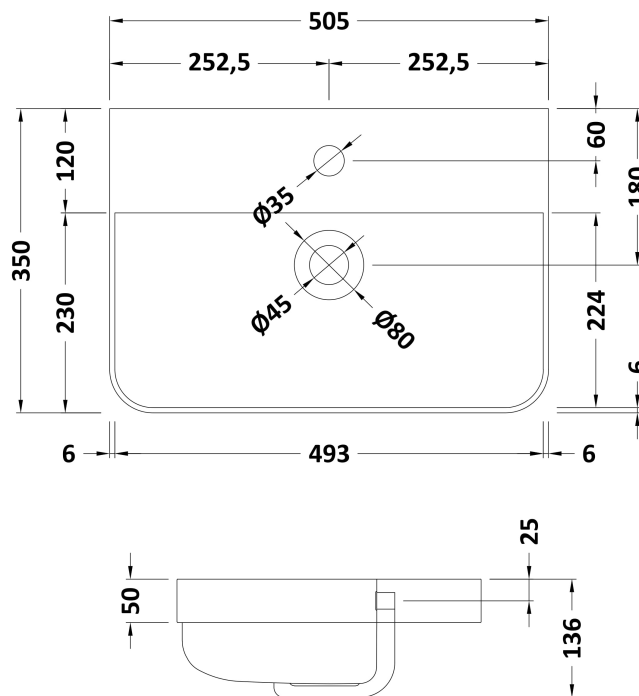

Sales Code: FUZRC006

Description: Wh 500mm Green Unit Tap & Wc

Packaging Details

Barcode: 5056678404157

Sales Code: RC0853

Description: 500 Wall Hung 2-Door Unit

Product Dimensions

Height (mm):	539
Width (mm):	479
Depth (mm):	342
Nett Weight (kg):	15.5

Packaging Dimensions

Height (mm):	560
Width (mm):	500
Depth (mm):	340
Gross Weight (kg):	16

Packaging Data

Box Colour:	Brown Cardboard Box - Printed
Box Qty:	1
Label Size:	100 x 50
Label Colour:	Not Applicable
Label Qty:	0

Sales Code: RC003

Description: 500 Thin Edge Basin 1Th (Radius Corners)

Product Dimensions

Height (mm):	135
Width (mm):	505
Depth (mm):	355
Nett Weight (kg):	10

Packaging Dimensions

Height (mm):	415
Width (mm):	540
Depth (mm):	210
Gross Weight (kg):	10.5

Packaging Data

Box Colour:	Brown Cardboard Box - Printed
Box Qty:	1
Label Size:	130 x 95
Label Colour:	Not Applicable
Label Qty:	0

Outer Box Dimensions (If Applicable)

Height (mm):	
Width (mm):	
Depth (mm):	
Gross Weight (kg):	
Barcode:	5056211853398