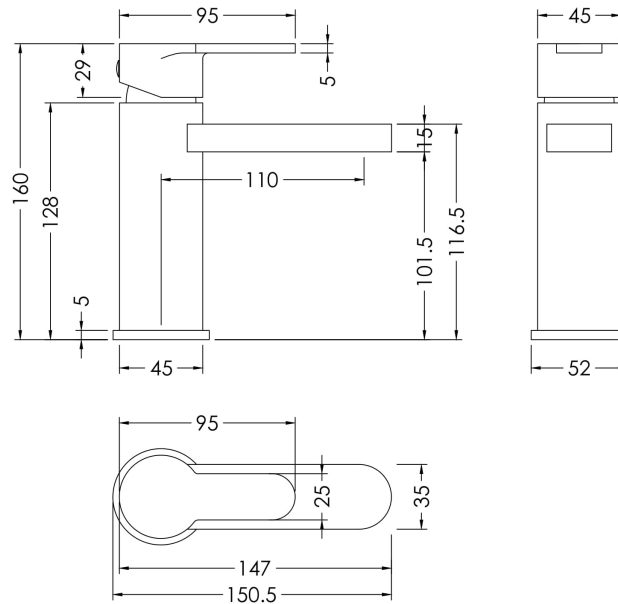

Product Dimensions

Height (mm):	800
Width (mm):	375
Depth (mm):	610
Nett Weight (kg):	33.5

Packaging Dimensions

Height (mm):	435
Width (mm):	770
Depth (mm):	420
Gross Weight (kg):	34

Packaging Data

Box Colour:	Brown Cardboard Box - Printed
Box Qty:	1
Label Size:	100 x 50
Label Colour:	White Label
Label Qty:	2

Outer Box Dimensions (If Applicable)

Height (mm):	
Width (mm):	
Depth (mm):	
Gross Weight (kg):	
Barcode:	5056211868255

Product Details

Country of Origin:	China
Fitting Instruction:	No
Certification: CE & UKCA:	Yes
WRAS:	N/A
WRAS No:	N/A
Product Material:	Vitreous China
Fixing Supplied:	Yes

Cisterns:	Operating Type: Push Button	Fittings: Pre-Fitted 6/3L
	Lever Type: Plastic Chrome Platec	

Basins:	Tap Hole: Not Applicable	Chain Stay Hole: Not Applicable
	Template: Not Applicable	Waste Type Req: Not Applicable
	Overflow Inc: Not Applicable	Overflow Cover: Not Applicable
	Inner Bowl Depth (mm):	N/A

Sales Code: ARV305

Description: Arvan Mono Basin Mixer (P/B Waste)

Product Dimensions

Height (mm):	160
Width (mm):	52
Depth (mm):	147
Length (mm):	
Nett Weight (kg):	1.75

Packaging Dimensions

Height (mm):	95
Width (mm):	240
Depth (mm):	285
Gross Weight (kg):	1.75