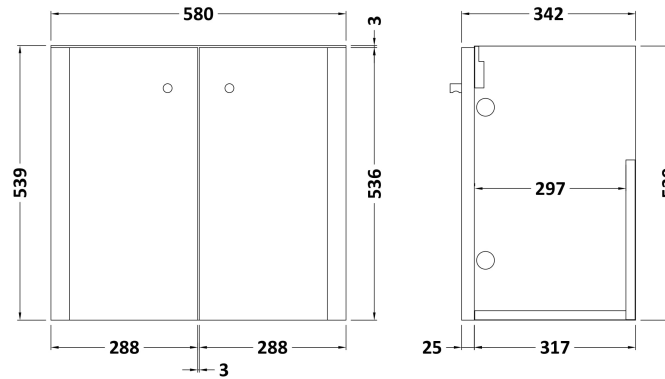

Sales Code: FUZRC007

Description: Wh 600mm White Unit Tap & Wc

Packaging Details

Barcode: 5056678404164

Sales Code: RC0154

Description: 600 Wall Hung 2-Door Unit

Product Dimensions

Height (mm):	539
Width (mm):	579
Depth (mm):	342
Nett Weight (kg):	17.5

Packaging Dimensions

Height (mm):	560
Width (mm):	600
Depth (mm):	340
Gross Weight (kg):	18

Packaging Data

Box Colour:	Brown Cardboard Box - Printed
Box Qty:	1
Label Size:	100 x 50
Label Colour:	Not Applicable
Label Qty:	0

Sales Code: RC004

Description: 600 Thin Edge Basin 1Th (Radius Corners)

Product Dimensions

Height (mm):	135
Width (mm):	605
Depth (mm):	355
Nett Weight (kg):	10.5

Packaging Dimensions

Height (mm):	415
Width (mm):	640
Depth (mm):	210
Gross Weight (kg):	11

Sales Code: ARV305

Description: Arvan Mono Basin Mixer (P/B Waste)

Product Dimensions

Height (mm):	160
Width (mm):	52
Depth (mm):	147
Length (mm):	
Nett Weight (kg):	1.75

Packaging Dimensions

Height (mm):	95
Width (mm):	240
Depth (mm):	285
Gross Weight (kg):	1.75