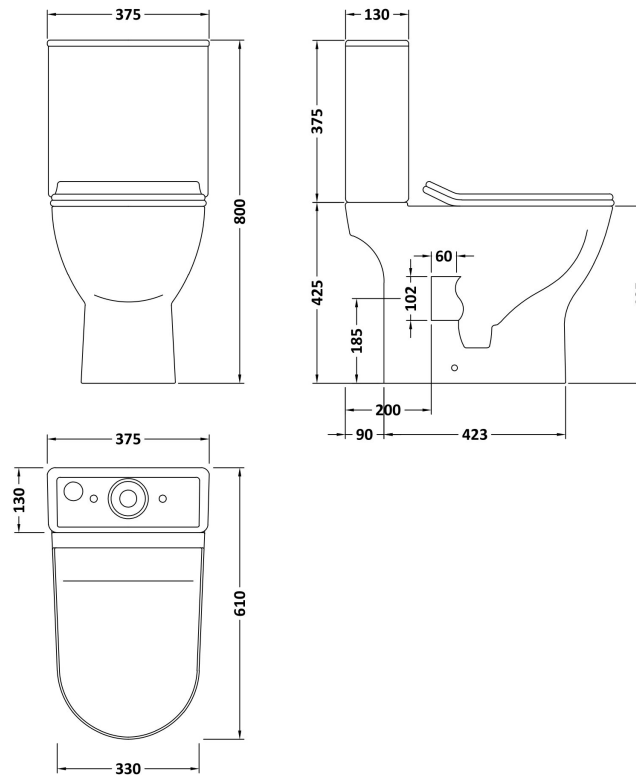

Sales Code: FUZRC007

Description: Wh 600mm White Unit Tap & Wc

Packaging Details

Barcode: 5056678404164

Sales Code: RC0154

Description: 600 Wall Hung 2-Door Unit

Product Dimensions

Height (mm):	539
Width (mm):	579
Depth (mm):	342
Nett Weight (kg):	17.5

Packaging Data

Box Colour:	Brown Cardboard Box - Printed
Box Qty:	1
Label Size:	130 x 95
Label Colour:	Not Applicable
Label Qty:	0

Outer Box Dimensions (If Applicable)

Height (mm):	
Width (mm):	
Depth (mm):	
Gross Weight (kg):	
Barcode:	5056211853404

Product Dimensions

Height (mm):	800
Width (mm):	375
Depth (mm):	610
Nett Weight (kg):	33.5

Packaging Dimensions

Height (mm):	435
Width (mm):	770
Depth (mm):	420
Gross Weight (kg):	34

Packaging Data

Box Colour:	Brown Cardboard Box - Printed
Box Qty:	1
Label Size:	100 x 50
Label Colour:	White Label
Label Qty:	2

Sales Code: ARV305

Description: Arvan Mono Basin Mixer (P/B Waste)

Product Dimensions

Height (mm):	160
Width (mm):	52
Depth (mm):	147
Length (mm):	
Nett Weight (kg):	1.75

Packaging Dimensions

Height (mm):	95
Width (mm):	240
Depth (mm):	285
Gross Weight (kg):	1.75