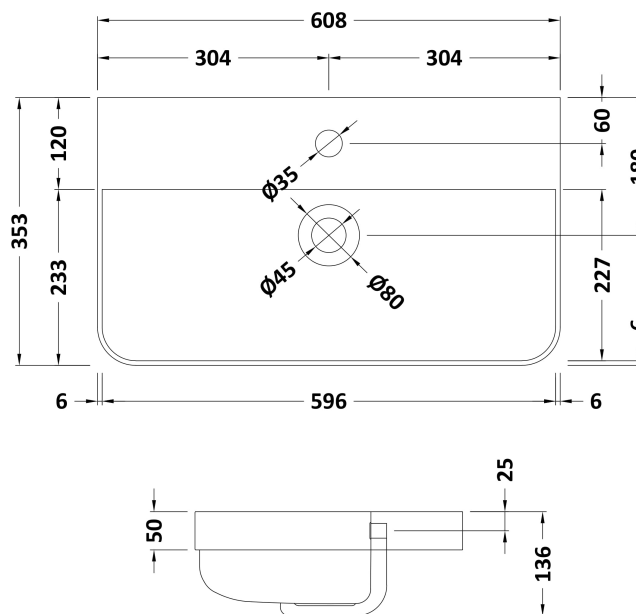

Sales Code: FUZRC007

Description: Wh 600mm White Unit Tap & Wc

Packaging Details

Barcode: 5056678404164

Sales Code: RC0154

Description: 600 Wall Hung 2-Door Unit

Product Dimensions

Height (mm):	539
Width (mm):	579
Depth (mm):	342
Nett Weight (kg):	17.5

Packaging Dimensions

Height (mm):	560
Width (mm):	600
Depth (mm):	340
Gross Weight (kg):	18

Packaging Data

Box Colour:	Brown Cardboard Box - Printed
Box Qty:	1
Label Size:	100 x 50
Label Colour:	Not Applicable
Label Qty:	0

Outer Box Dimensions (If Applicable)

Height (mm):	
Width (mm):	
Depth (mm):	
Gross Weight (kg):	
Barcode:	5056211853374

Product Details

Country of Origin:	China
Fitting Instruction:	No
CE & UKCA:	N/A
FSC Certified Materials:	Yes
Colour:	Gloss White
Construction Method:	Cam & Wood Dowel
Construction Type:	Rigid
Cabinet Finish:	MFC Painted Gloss
Fascia Finish:	Mdf Painted Gloss
Cabinet Thickness (mm):	16
Fascia Thickness (mm):	25
Drawer Included:	No
Drawer Type:	Not Applicable
No of Shelves:	0
Hinge Type:	95 Degree Clip-On Soft Close
Hinge Included:	Yes
Adjustable Legs:	No
Fixings Included:	Yes
Handle Style:	Modern
Waste Shroud:	No
Handle Included:	Yes
Handle Type:	Knob

Sales Code: RC004

Description: 600 Thin Edge Basin 1Th (Radius Corners)

Product Dimensions

Height (mm):	135
Width (mm):	605
Depth (mm):	355
Nett Weight (kg):	10.5

Packaging Dimensions

Height (mm):	415
Width (mm):	640
Depth (mm):	210
Gross Weight (kg):	11