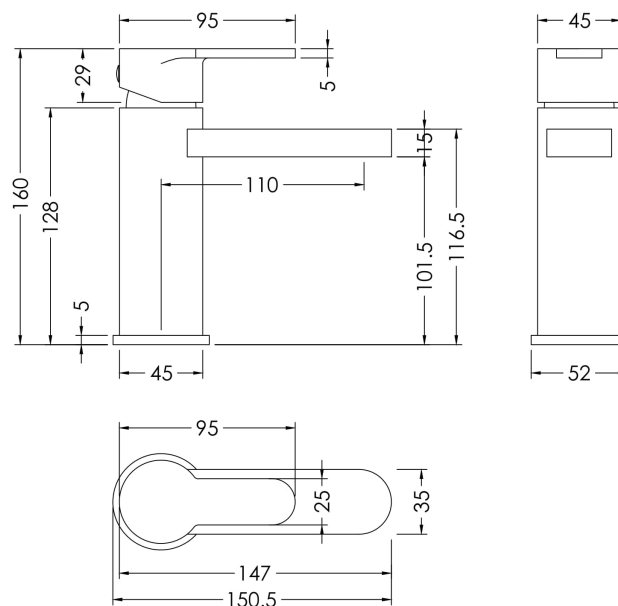

Product Dimensions

Height (mm):	800
Width (mm):	375
Depth (mm):	610
Nett Weight (kg):	33.5

Packaging Dimensions

Height (mm):	435
Width (mm):	770
Depth (mm):	420
Gross Weight (kg):	34

Packaging Data

Box Colour:	Brown Cardboard Box - Printed
Box Qty:	1
Label Size:	100 x 50
Label Colour:	White Label
Label Qty:	2

Outer Box Dimensions (If Applicable)

Height (mm):	
Width (mm):	
Depth (mm):	
Gross Weight (kg):	
Barcode:	5056211868255

Product Details

Country of Origin:	China
Fitting Instruction:	No
Certification: CE & UKCA:	Yes
WRAS:	N/A
WRAS No:	N/A
Product Material:	Vitreous China
Fixing Supplied:	Yes

Basins: Tap Hole: Not Applicable Chain Stay Hole: Not Applicable
Template: Not Applicable Waste Type Req: Not Applicable
Overflow Inc: Not Applicable Overflow Cover: Not Applicable
Inner Bowl Depth (mm): N/A

Sales Code: ARV305

Description: Arvan Mono Basin Mixer (P/B Waste)

Product Dimensions

Height (mm):	160
Width (mm):	52
Depth (mm):	147
Length (mm):	
Nett Weight (kg):	1.75

Packaging Dimensions

Height (mm):	95
Width (mm):	240
Depth (mm):	285
Gross Weight (kg):	1.75