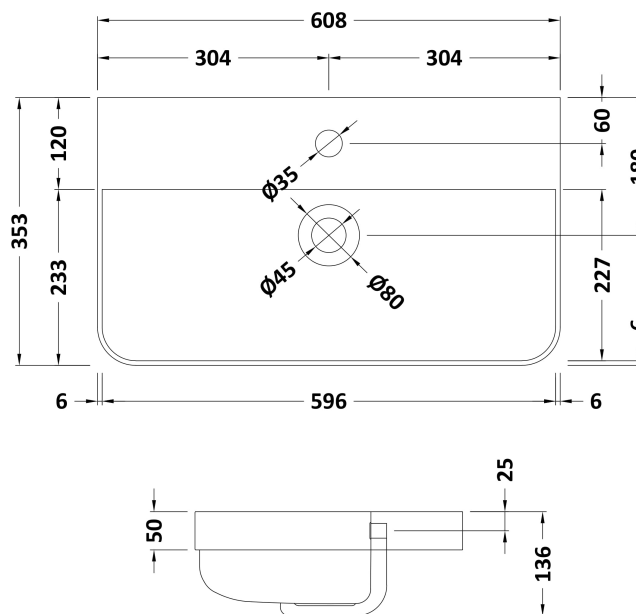

### Product Dimensions

Height (mm):	539
Width (mm):	579
Depth (mm):	342
Nett Weight (kg):	17.5

### Packaging Dimensions

Height (mm):	560
Width (mm):	600
Depth (mm):	340
Gross Weight (kg):	18

### Outer Box Dimensions (If Applicable)

Height (mm):	
Width (mm):	
Depth (mm):	
Gross Weight (kg):	
Barcode:	5056462618524

### Product Dimensions

Height (mm):	135
Width (mm):	605
Depth (mm):	355
Nett Weight (kg):	10.5