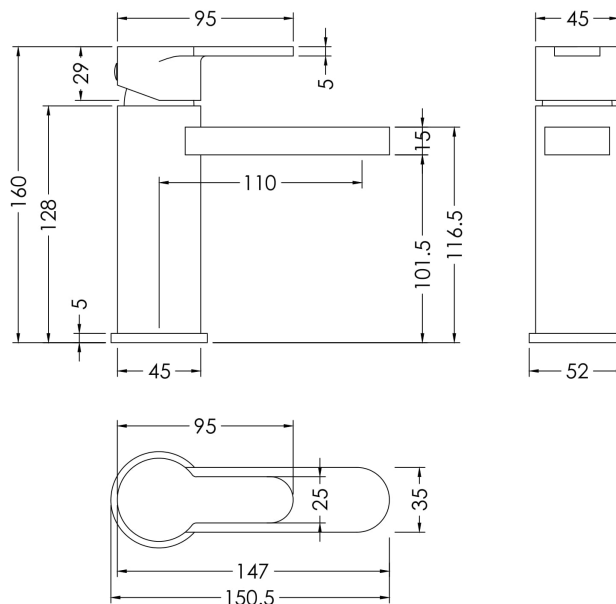

### Product Dimensions

Height (mm):	539
Width (mm):	579
Depth (mm):	342
Nett Weight (kg):	17.5

### Outer Box Dimensions (If Applicable)

Height (mm):	
Width (mm):	
Depth (mm):	
Gross Weight (kg):	
Barcode:	5056462618524

**Product Dimensions**

Height (mm):	800
Width (mm):	375
Depth (mm):	610
Nett Weight (kg):	33.5

**Packaging Dimensions**

Height (mm):	435
Width (mm):	770
Depth (mm):	420
Gross Weight (kg):	34

**Packaging Data**

### Product Dimensions

Height (mm):	160
Width (mm):	52
Depth (mm):	147
Length (mm):	
Nett Weight (kg):	1.75