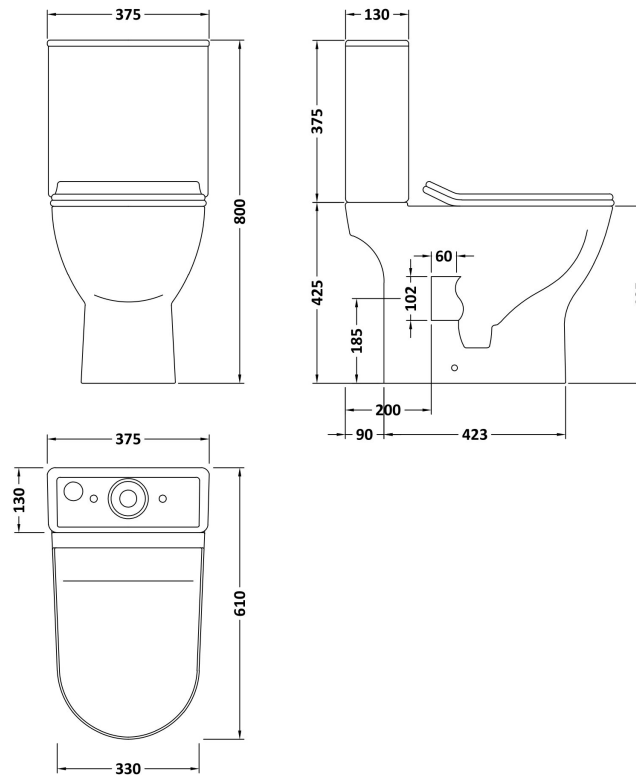

### Product Dimensions

Height (mm):	539
Width (mm):	579
Depth (mm):	342
Nett Weight (kg):	17.5

### Product Dimensions

Height (mm):	135
Width (mm):	605
Depth (mm):	355
Nett Weight (kg):	10.5

### Outer Box Dimensions (If Applicable)

Height (mm):	
Width (mm):	
Depth (mm):	
Gross Weight (kg):	
Barcode:	5056211853404

**Product Dimensions**

Height (mm):	800
Width (mm):	375
Depth (mm):	610
Nett Weight (kg):	33.5

**Packaging Dimensions**

Height (mm):	435
Width (mm):	770
Depth (mm):	420
Gross Weight (kg):	34

**Packaging Data**