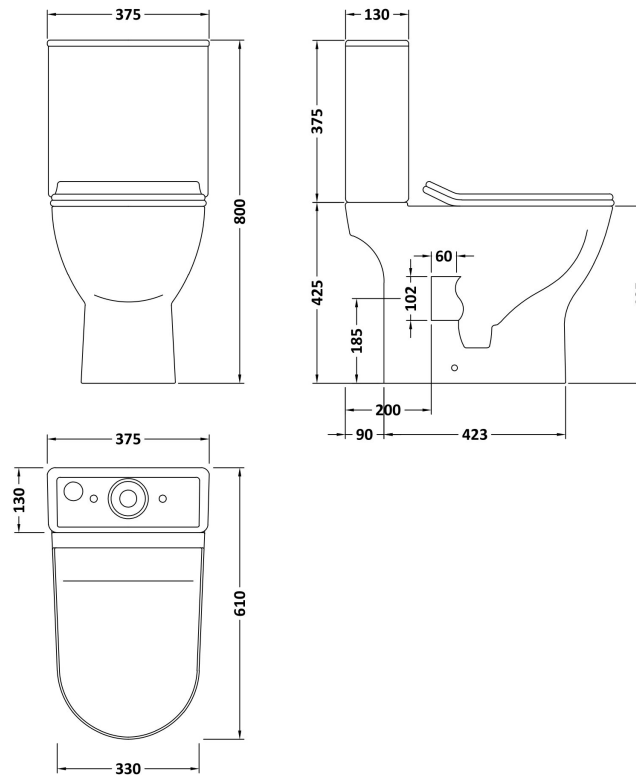

Sales Code: FUZRC010

Description: Fs 400mm White Unit Tap & Wc

Packaging Details

Barcode: 5056678404195

Sales Code: RC0102

Description: 400 Floor Standing 1-Door Unit

Product Dimensions

Height (mm):	814
Width (mm):	379
Depth (mm):	342
Nett Weight (kg):	15.5

Packaging Data

Box Colour:	Brown Cardboard Box - Printed
Box Qty:	1
Label Size:	130 x 95
Label Colour:	Not Applicable
Label Qty:	0

Outer Box Dimensions (If Applicable)

Height (mm):	
Width (mm):	
Depth (mm):	
Gross Weight (kg):	
Barcode:	5056211853381

Product Dimensions

Height (mm):	800
Width (mm):	375
Depth (mm):	610
Nett Weight (kg):	33.5

Packaging Dimensions

Height (mm):	435
Width (mm):	770
Depth (mm):	420
Gross Weight (kg):	34

Packaging Data

Box Colour:	Brown Cardboard Box - Printed
Box Qty:	1
Label Size:	100 x 50
Label Colour:	White Label
Label Qty:	2

Sales Code: ARV305

Description: Arvan Mono Basin Mixer (P/B Waste)

Product Dimensions

Height (mm):	160
Width (mm):	52
Depth (mm):	147
Length (mm):	
Nett Weight (kg):	1.75

Packaging Dimensions

Height (mm):	95
Width (mm):	240
Depth (mm):	285
Gross Weight (kg):	1.75