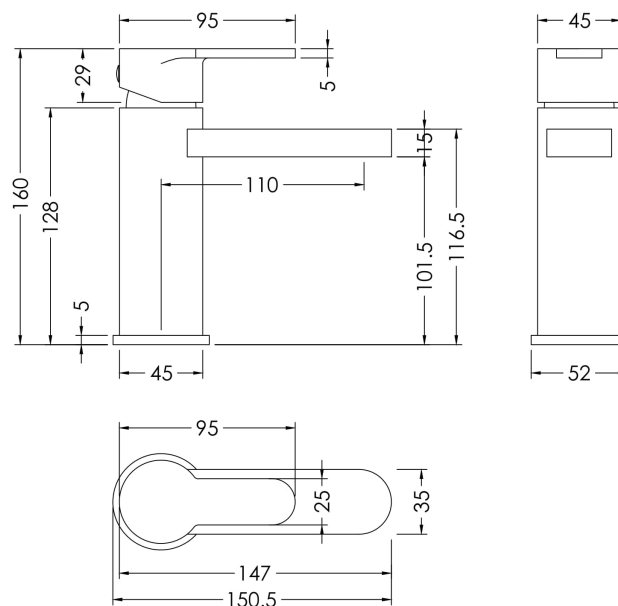

Product Dimensions

Height (mm):	800
Width (mm):	375
Depth (mm):	610
Nett Weight (kg):	33.5

Packaging Dimensions

Height (mm):	435
Width (mm):	770
Depth (mm):	420
Gross Weight (kg):	34

Packaging Data

Box Colour:	Brown Cardboard Box - Printed
Box Qty:	1
Label Size:	100 x 50
Label Colour:	White Label
Label Qty:	2

Outer Box Dimensions (If Applicable)

Height (mm):	
Width (mm):	
Depth (mm):	
Gross Weight (kg):	
Barcode:	5056211868255

Product Details

Country of Origin:	China
Fitting Instruction:	No
Certification: CE & UKCA:	Yes
WRAS:	N/A
WRAS No:	N/A
Product Material:	Vitreous China
Fixing Supplied:	Yes

Pans/Bidets:	Trap Style: P Trap	Includes Seat: Yes
---------------------	--------------------	--------------------

Seats:	Seat Type: Round	Material: Polypropylene
	Function: Soft Close	Hinge Type: Top Fix
	Hinge Material: Metal	

Sales Code: ARV305

Description: Arvan Mono Basin Mixer (P/B Waste)

Product Dimensions

Height (mm):	160
Width (mm):	52
Depth (mm):	147
Length (mm):	
Nett Weight (kg):	1.75

Packaging Dimensions

Height (mm):	95
Width (mm):	240
Depth (mm):	285
Gross Weight (kg):	1.75