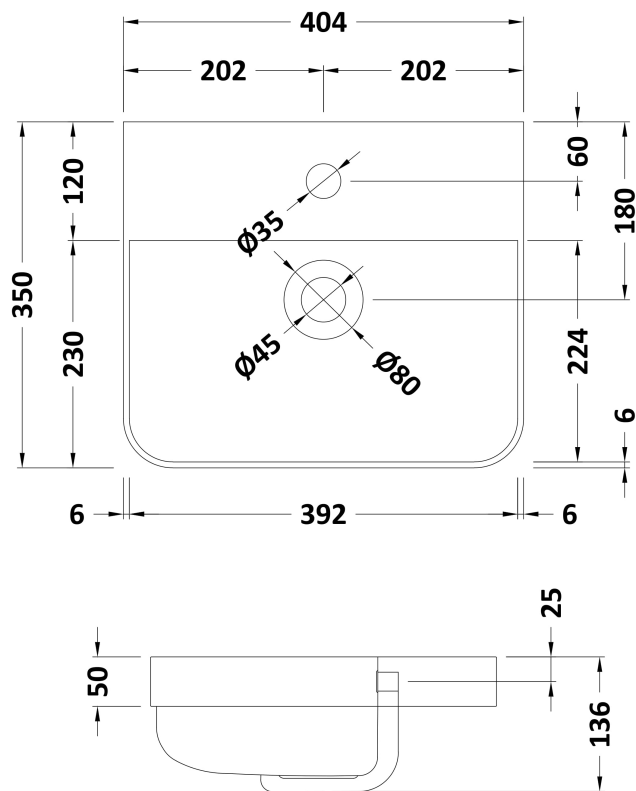

Sales Code: FUZRC010

Description: Fs 400mm White Unit Tap & Wc

Packaging Details

Barcode: 5056678404195

Sales Code: RC0102

Description: 400 Floor Standing 1-Door Unit

Product Dimensions

Height (mm):	814
Width (mm):	379
Depth (mm):	342
Nett Weight (kg):	15.5

Packaging Dimensions

Height (mm):	835
Width (mm):	400
Depth (mm):	340
Gross Weight (kg):	16

Packaging Data

Box Colour:	Brown Cardboard Box - Printed
Box Qty:	1
Label Size:	100 x 50
Label Colour:	Not Applicable
Label Qty:	0

Outer Box Dimensions (If Applicable)

Height (mm):	
Width (mm):	
Depth (mm):	
Gross Weight (kg):	
Barcode:	5056211853329

Product Details

Country of Origin:	China
Fitting Instruction:	No
CE & UKCA:	N/A
FSC Certified Materials:	Yes
Colour:	Gloss White
Construction Method:	Cam & Wood Dowel
Construction Type:	Rigid
Cabinet Finish:	MFC Painted Gloss
Fascia Finish:	Mdf Painted Gloss
Cabinet Thickness (mm):	16
Fascia Thickness (mm):	25
Drawer Included:	No
Drawer Type:	Not Applicable
No of Shelves:	2
Hinge Type:	95 Degree Clip-On Soft Close
Hinge Included:	Yes
Adjustable Legs:	No
Fixings Included:	Yes
Handle Style:	Modern
Waste Shroud:	No
Handle Included:	Yes
Handle Type:	Knob

Sales Code: RC002

Description: 400 Thin Edge Basin 1Th (Radius Corners)

Product Dimensions

Height (mm):	135
Width (mm):	405
Depth (mm):	355
Nett Weight (kg):	9.5

Packaging Dimensions

Height (mm):	415
Width (mm):	440
Depth (mm):	210
Gross Weight (kg):	10