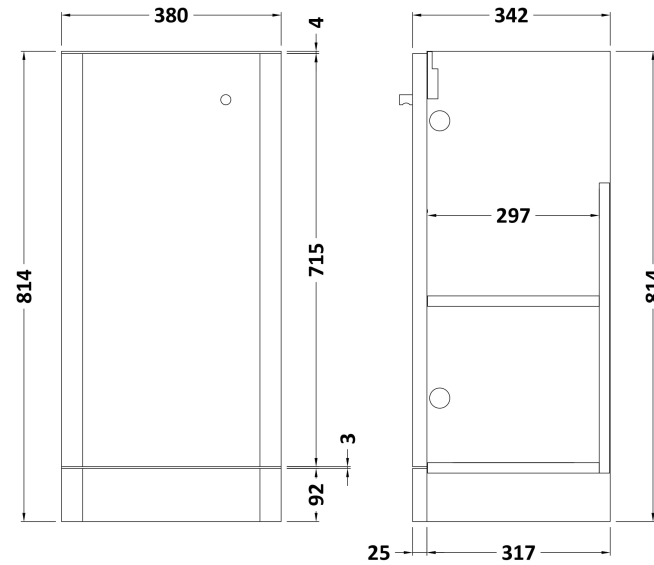

Sales Code: FUZRC010

Description: Fs 400mm White Unit Tap & Wc

Packaging Details

Barcode: 5056678404195

Sales Code: RC0102

Description: 400 Floor Standing 1-Door Unit

Product Dimensions

Height (mm):	814
Width (mm):	379
Depth (mm):	342
Nett Weight (kg):	15.5

Packaging Dimensions

Height (mm):	835
Width (mm):	400
Depth (mm):	340
Gross Weight (kg):	16

Packaging Data

Box Colour:	Brown Cardboard Box - Printed
Box Qty:	1
Label Size:	100 x 50
Label Colour:	Not Applicable
Label Qty:	0

Sales Code: RC002

Description: 400 Thin Edge Basin 1Th (Radius Corners)

Product Dimensions

Height (mm):	135
Width (mm):	405
Depth (mm):	355
Nett Weight (kg):	9.5

Packaging Dimensions

Height (mm):	415
Width (mm):	440
Depth (mm):	210
Gross Weight (kg):	10

Packaging Data

Box Colour:	Brown Cardboard Box - Printed
Box Qty:	1
Label Size:	130 x 95
Label Colour:	Not Applicable
Label Qty:	0

Outer Box Dimensions (If Applicable)

Height (mm):	
Width (mm):	
Depth (mm):	
Gross Weight (kg):	
Barcode:	5056211853381