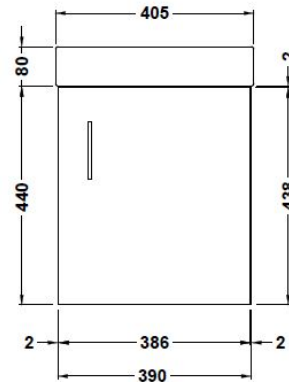

Sales Code: FUZVA007

Description: Wh 400mm Gloss Grey Unit Wc & Tap

Packaging Details

Barcode: 5056678403792

Sales Code: MIN013

Description: 400 Single Door Wh Unit And Basin

Product Dimensions

Height (mm):	440
Width (mm):	400
Depth (mm):	222
Nett Weight (kg):	13

Packaging Dimensions

Height (mm):	460
Width (mm):	410
Depth (mm):	235
Gross Weight (kg):	13.2

Packaging Data

Box Colour:	Brown Cardboard Box
Box Qty:	1
Label Size:	50 x 100
Label Colour:	White Label
Label Qty:	2

Sales Code: WIN315

Description: Windon Mini Basin Mixer (P/B Waste)

Product Dimensions

Height (mm):	140
Width (mm):	48
Depth (mm):	129
Length (mm):	
Nett Weight (kg):	1.62

Packaging Dimensions

Height (mm):	95
Width (mm):	225
Depth (mm):	275
Gross Weight (kg):	1.62

Packaging Data

Box Colour:	White Cardboard Box
Box Qty:	1
Label Size:	100 x 50
Label Colour:	White Label
Label Qty:	1

Outer Box Dimensions (If Applicable)

Height (mm):	500
Width (mm):	480
Depth (mm):	295
Length (mm):	