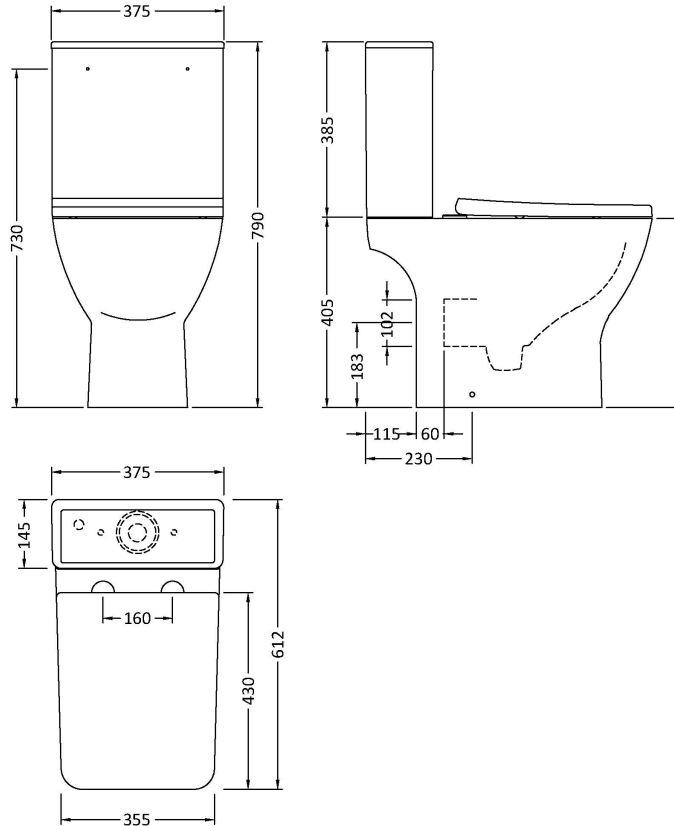

Sales Code: NCG450

Description: Ava Rimless Pan, Cistern & Sc Seat

Product Dimensions

Height (mm):	790
Width (mm):	375
Depth (mm):	612
Nett Weight (kg):	38.5

Packaging Dimensions

Height (mm):	435
Width (mm):	770
Depth (mm):	420
Gross Weight (kg):	39

Packaging Data

Box Colour:	Brown Cardboard Box - Printed
Box Qty:	1
Label Size:	100 x 50
Label Colour:	White Label
Label Qty:	2

Outer Box Dimensions (If Applicable)

Height (mm):	
Width (mm):	
Depth (mm):	
Gross Weight (kg):	
Barcode:	5056211807544

Product Details

Country of Origin:	China
Fitting Instruction:	No
Certification: CE & UKCA:	Yes
WRAS:	N/A
WRAS No:	N/A
Product Material:	Vitreous China
Fixing Supplied:	No

Pans/Bidets: Trap Style: P Trap Includes Seat: Yes

Seats: Seat Type: Square Material: Urea
Function: Soft Close Hinge Type: Top Fix
Hinge Material: Metal

Cisterns: Operating Type: Push Button Fittings: Pre-Fitted 6/3L
Lever Type: Plastic Chrome Platec

Basins: Tap Hole: Not Applicable Chain Stay Hole: Not Applicable
Template: Not Applicable Waste Type Req: Not Applicable
Overflow Inc: Not Applicable Overflow Cover: Not Applicable
Inner Bowl Depth (mm): N/A