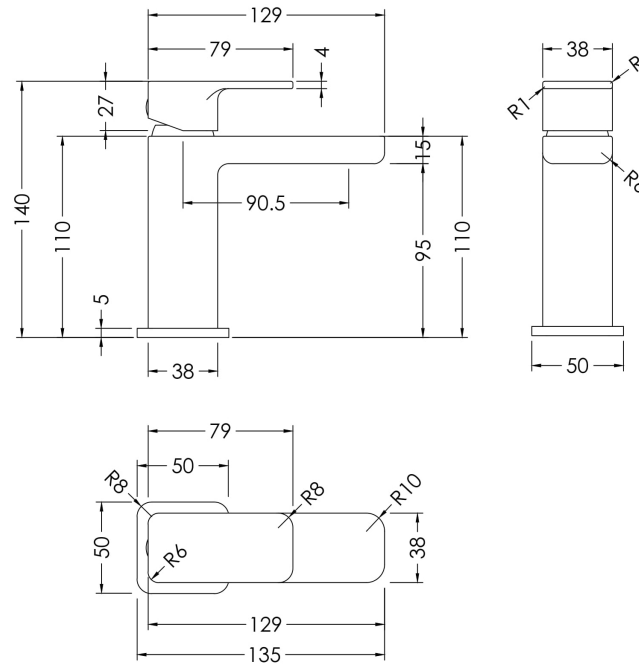

Packaging Dimensions

Height (mm):	460
Width (mm):	410
Depth (mm):	235
Gross Weight (kg):	13.2

Packaging Data

Box Colour:	Brown Cardboard Box
Box Qty:	1
Label Size:	50 x 100
Label Colour:	White Label
Label Qty:	2

Outer Box Dimensions (If Applicable)

Height (mm):	
Width (mm):	
Depth (mm):	
Gross Weight (kg):	
Barcode:	5056211815112

Product Details

Country of Origin:	China
Fitting Instruction:	No
CE & UKCA:	N/A
FSC Certified Materials:	Yes
Colour:	Gloss Grey
Construction Method:	Cam & Wood Dowel
Construction Type:	Rigid
Cabinet Finish:	MFC Gloss
Fascia Finish:	MFC Gloss
Cabinet Thickness (mm):	18
Fascia Thickness (mm):	18
Drawer Included:	No
Drawer Type:	Not Applicable
No of Shelves:	0
Hinge Type:	95 Degree Soft Close
Hinge Included:	Yes
Adjustable Legs:	No, Not Required
Fixings Included:	Yes
Handle Style:	Contemporary
Waste Shroud:	Not Applicable
Handle Included:	Yes
Handle Type:	Bar

Sales Code: WIN315

Description: Windon Mini Basin Mixer (P/B Waste)

Product Dimensions

Height (mm):	140
Width (mm):	48
Depth (mm):	129
Length (mm):	
Nett Weight (kg):	1.62

Packaging Dimensions

Height (mm):	95
Width (mm):	225
Depth (mm):	275
Gross Weight (kg):	1.62

Packaging Data

Box Colour:	White Cardboard Box
Box Qty:	1
Label Size:	100 x 50
Label Colour:	White Label
Label Qty:	1

Outer Box Dimensions (If Applicable)

Height (mm):	500
Width (mm):	480
Depth (mm):	295
Length (mm):	