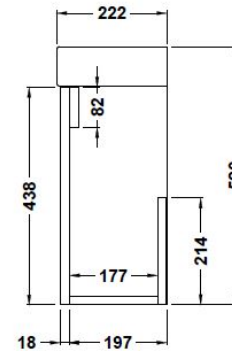

Sales Code: FUZVA007

Description: Wh 400mm Gloss Grey Unit Wc & Tap

Packaging Details

Barcode: 5056678403792

Sales Code: MIN013

Description: 400 Single Door Wh Unit And Basin

Product Dimensions

Height (mm):	440
Width (mm):	400
Depth (mm):	222
Nett Weight (kg):	13

Packaging Dimensions

Height (mm):	460
Width (mm):	410
Depth (mm):	235
Gross Weight (kg):	13.2

Packaging Data

Box Colour:	Brown Cardboard Box
Box Qty:	1
Label Size:	50 x 100
Label Colour:	White Label
Label Qty:	2

Sales Code: WIN315

Description: Windon Mini Basin Mixer (P/B Waste)

Product Dimensions

Height (mm):	140
Width (mm):	48
Depth (mm):	129
Length (mm):	
Nett Weight (kg):	1.62

Packaging Dimensions

Height (mm):	95
Width (mm):	225
Depth (mm):	275
Gross Weight (kg):	1.62

Packaging Data

Box Colour:	White Cardboard Box
Box Qty:	1
Label Size:	100 x 50
Label Colour:	White Label
Label Qty:	1

Outer Box Dimensions (If Applicable)

Height (mm):	500
Width (mm):	480
Depth (mm):	295
Length (mm):	