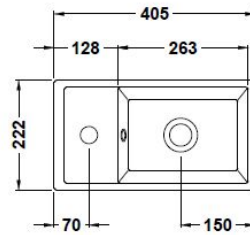

Sales Code: FUZVA007

Description: Wh 400mm Gloss Grey Unit Wc & Tap

Packaging Details

Barcode: 5056678403792

Sales Code: MIN013

Description: 400 Single Door Wh Unit And Basin

Product Dimensions

Height (mm):	440
Width (mm):	400
Depth (mm):	222
Nett Weight (kg):	13

Packaging Dimensions

Height (mm):	460
Width (mm):	410
Depth (mm):	235
Gross Weight (kg):	13.2

Packaging Data

Box Colour:	Brown Cardboard Box
Box Qty:	1
Label Size:	50 x 100
Label Colour:	White Label
Label Qty:	2

Outer Box Dimensions (If Applicable)

Height (mm):	
Width (mm):	
Depth (mm):	
Gross Weight (kg):	
Barcode:	5056211815112

Product Details

Country of Origin:	China
Fitting Instruction:	No
CE & UKCA:	N/A
FSC Certified Materials:	Yes
Colour:	Gloss Grey
Construction Method:	Cam & Wood Dowel
Construction Type:	Rigid
Cabinet Finish:	MFC Gloss
Fascia Finish:	MFC Gloss
Cabinet Thickness (mm):	18
Fascia Thickness (mm):	18
Drawer Included:	No
Drawer Type:	Not Applicable
No of Shelves:	0
Hinge Type:	95 Degree Soft Close
Hinge Included:	Yes
Adjustable Legs:	No, Not Required
Fixings Included:	Yes
Handle Style:	Contemporary
Waste Shroud:	Not Applicable
Handle Included:	Yes
Handle Type:	Bar

Sales Code: WIN315

Description: Windon Mini Basin Mixer (P/B Waste)

Product Dimensions

Height (mm):	140
Width (mm):	48
Depth (mm):	129
Length (mm):	
Nett Weight (kg):	1.62

Packaging Dimensions

Height (mm):	95
Width (mm):	225
Depth (mm):	275
Gross Weight (kg):	1.62