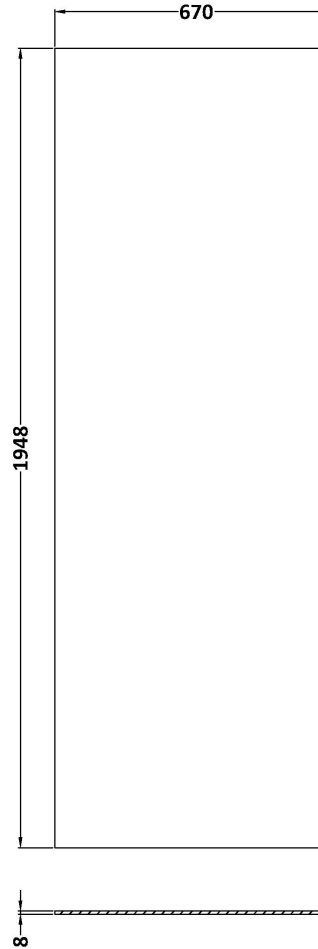

Sales Code: GPCP070

Description: 700 Wetroom Screen With Ceiling Poles

Packaging Details

Barcode: 5055275899144

Sales Code: WRSB700G

Description: Glass Only 700 X 1950 X 8mm

Product Dimensions

Height (mm):	1950
Width (mm):	700
Depth (mm):	8
Nett Weight (kg):	29.44

Packaging Dimensions

Height (mm):	65
Width (mm):	730
Length (mm):	2010
Gross Weight (kg):	29.44

Packaging Data

Box Colour:	Brown Cardboard Box - Printed
Box Qty:	1
Label Size:	100 x 50
Label Colour:	Not Applicable
Label Qty:	0

Outer Box Dimensions (If Applicable)

Height (mm):	
Width (mm):	
Depth (mm):	
Length (mm):	
Gross Weight (kg):	
Barcode:	5056462620718

Product Details

Country of Origin:	China
Fitting Instruction:	No
CE & UKCA:	Yes
Profile Material:	
Profile Finish:	Not Applicable
Adjustments (mm):	N/A
Entry Width (mm):	N/A
Swing In Dim (mm):	N/A
Swing Out Dim (mm):	N/A
Radius (mm):	Not Applicable
Glass Thickness (mm):	8
Easy Fit:	No
Easy Clean:	No
Handle Style:	Not Applicable
Handle Material:	Not Applicable
Enclosure Design:	Frameless
Wheel Type:	Not Applicable
Support Bar Included:	Support Bar Not Included
Extras:	None

Sales Code: WRSF002

Description: 2/1M Wetroom Screen Ceiling Post Chrome

Product Dimensions

Height (mm):	3000
Width (mm):	34
Depth (mm):	34
Nett Weight (kg):	3

Packaging Dimensions

Height (mm):	2030
Width (mm):	80
Length (mm):	35
Gross Weight (kg):	3