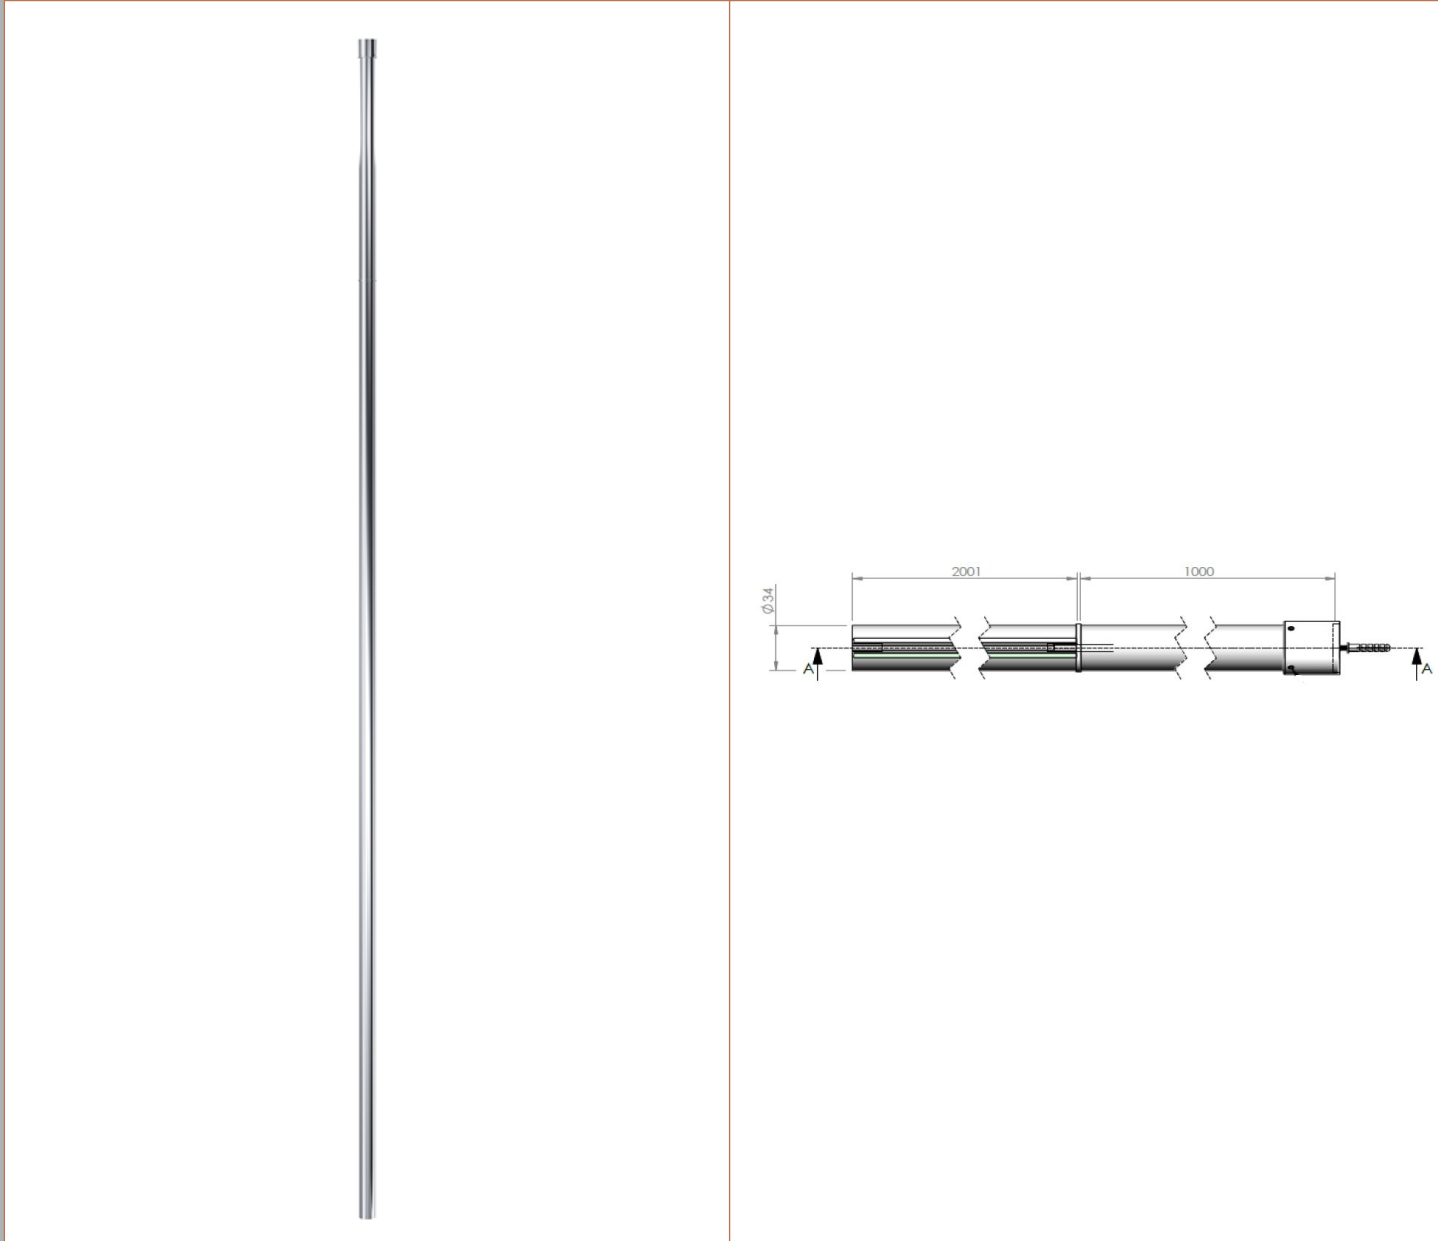

Sales Code: GPCP070

Description: 700 Wetroom Screen With Ceiling Poles

Packaging Details

Barcode: 5055275899144

Sales Code: WRSB700G

Description: Glass Only 700 X 1950 X 8mm

Product Dimensions

Height (mm):	1950
Width (mm):	700
Depth (mm):	8
Nett Weight (kg):	29.44

Outer Box Dimensions (If Applicable)

Height (mm):	
Width (mm):	
Depth (mm):	
Length (mm):	
Gross Weight (kg):	
Barcode:	5056462620718

Product Details

Country of Origin:	China
Fitting Instruction:	No
CE & UKCA:	Yes
Profile Material:	
Profile Finish:	Not Applicable
Adjustments (mm):	N/A
Entry Width (mm):	N/A
Swing In Dim (mm):	N/A
Swing Out Dim (mm):	N/A
Radius (mm):	Not Applicable
Glass Thickness (mm):	8
Easy Fit:	No
Easy Clean:	No
Handle Style:	Not Applicable
Handle Material:	Not Applicable
Enclosure Design:	Frameless
Wheel Type:	Not Applicable
Support Bar Included:	Support Bar Not Included
Extras:	None

Sales Code: WRSF002

Description: 2/1M Wetroom Screen Ceiling Post Chrome

Product Dimensions

Height (mm):	3000
Width (mm):	34
Depth (mm):	34
Nett Weight (kg):	3

Packaging Dimensions

Height (mm):	2030
Width (mm):	80
Length (mm):	35
Gross Weight (kg):	3

Product Details

Country of Origin:	China
Fitting Instruction:	No
CE & UKCA:	N/A
Profile Material:	Aluminium
Profile Finish:	Chrome
Adjustments (mm):	N/A
Entry Width (mm):	N/A
Swing In Dim (mm):	N/A
Swing Out Dim (mm):	N/A
Radius (mm):	Not Applicable
Glass Thickness (mm):	
Easy Fit:	Not Applicable
Easy Clean:	Not Applicable
Handle Style:	Not Applicable
Handle Material:	Not Applicable
Enclosure Design:	Not Applicable
Wheel Type:	Not Applicable
Support Bar Included:	Support Bar Not Included
Extras:	None