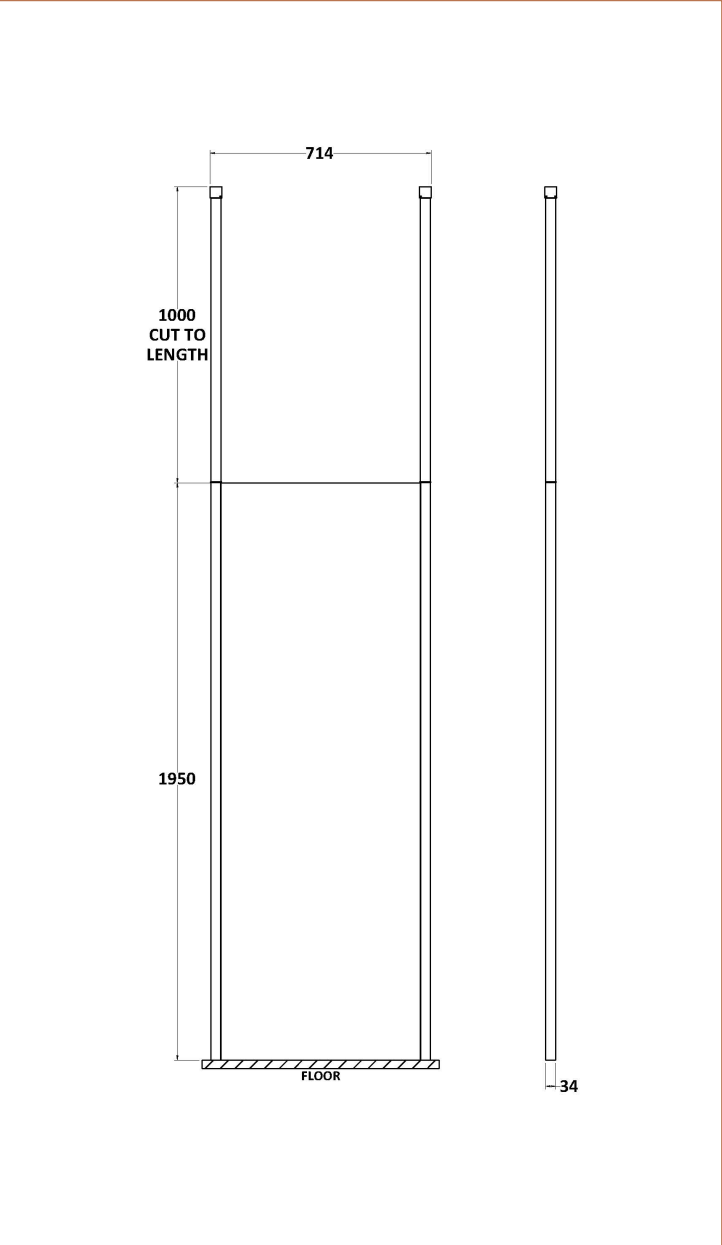

Sales Code: GPCP070

Description: 700 Wetroom Screen With Ceiling Poles

Packaging Details

Barcode: 5055275899144

Sales Code: WRSB700G

Description: Glass Only 700 X 1950 X 8mm

Product Dimensions

Height (mm):	1950
Width (mm):	700
Depth (mm):	8
Nett Weight (kg):	29.44

Packaging Dimensions

Height (mm):	65
Width (mm):	730
Length (mm):	2010
Gross Weight (kg):	29.44

Packaging Data

Box Colour:	Brown Cardboard Box - Printed
Box Qty:	1
Label Size:	100 x 50
Label Colour:	Not Applicable
Label Qty:	0

Outer Box Dimensions (If Applicable)

Height (mm):	
Width (mm):	
Depth (mm):	
Length (mm):	
Gross Weight (kg):	
Barcode:	5056462620718

Product Details

Country of Origin:	China
Fitting Instruction:	No
CE & UKCA:	Yes
Profile Material:	
Profile Finish:	Not Applicable
Adjustments (mm):	N/A
Entry Width (mm):	N/A
Swing In Dim (mm):	N/A
Swing Out Dim (mm):	N/A
Radius (mm):	Not Applicable
Glass Thickness (mm):	8
Easy Fit:	No
Easy Clean:	No
Handle Style:	Not Applicable
Handle Material:	Not Applicable
Enclosure Design:	Frameless
Wheel Type:	Not Applicable
Support Bar Included:	Support Bar Not Included
Extras:	None

Sales Code: WRSF002

Description: 2/1M Wetroom Screen Ceiling Post Chrome

Product Dimensions

Height (mm):	3000
Width (mm):	34
Depth (mm):	34
Nett Weight (kg):	3

Packaging Dimensions

Height (mm):	2030
Width (mm):	80
Length (mm):	35
Gross Weight (kg):	3