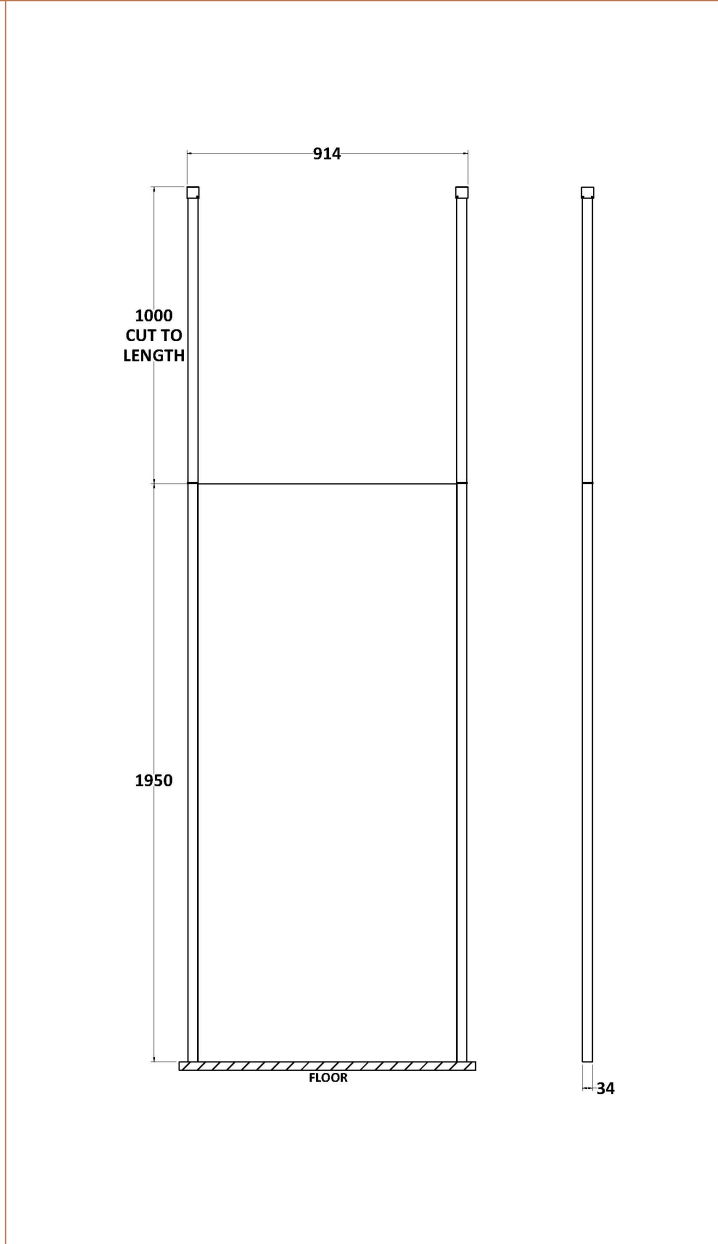

Sales Code: GPCP090

Description: 900 Wetroom Screen With Ceiling Poles

Packaging Details

Barcode: 5055275899168