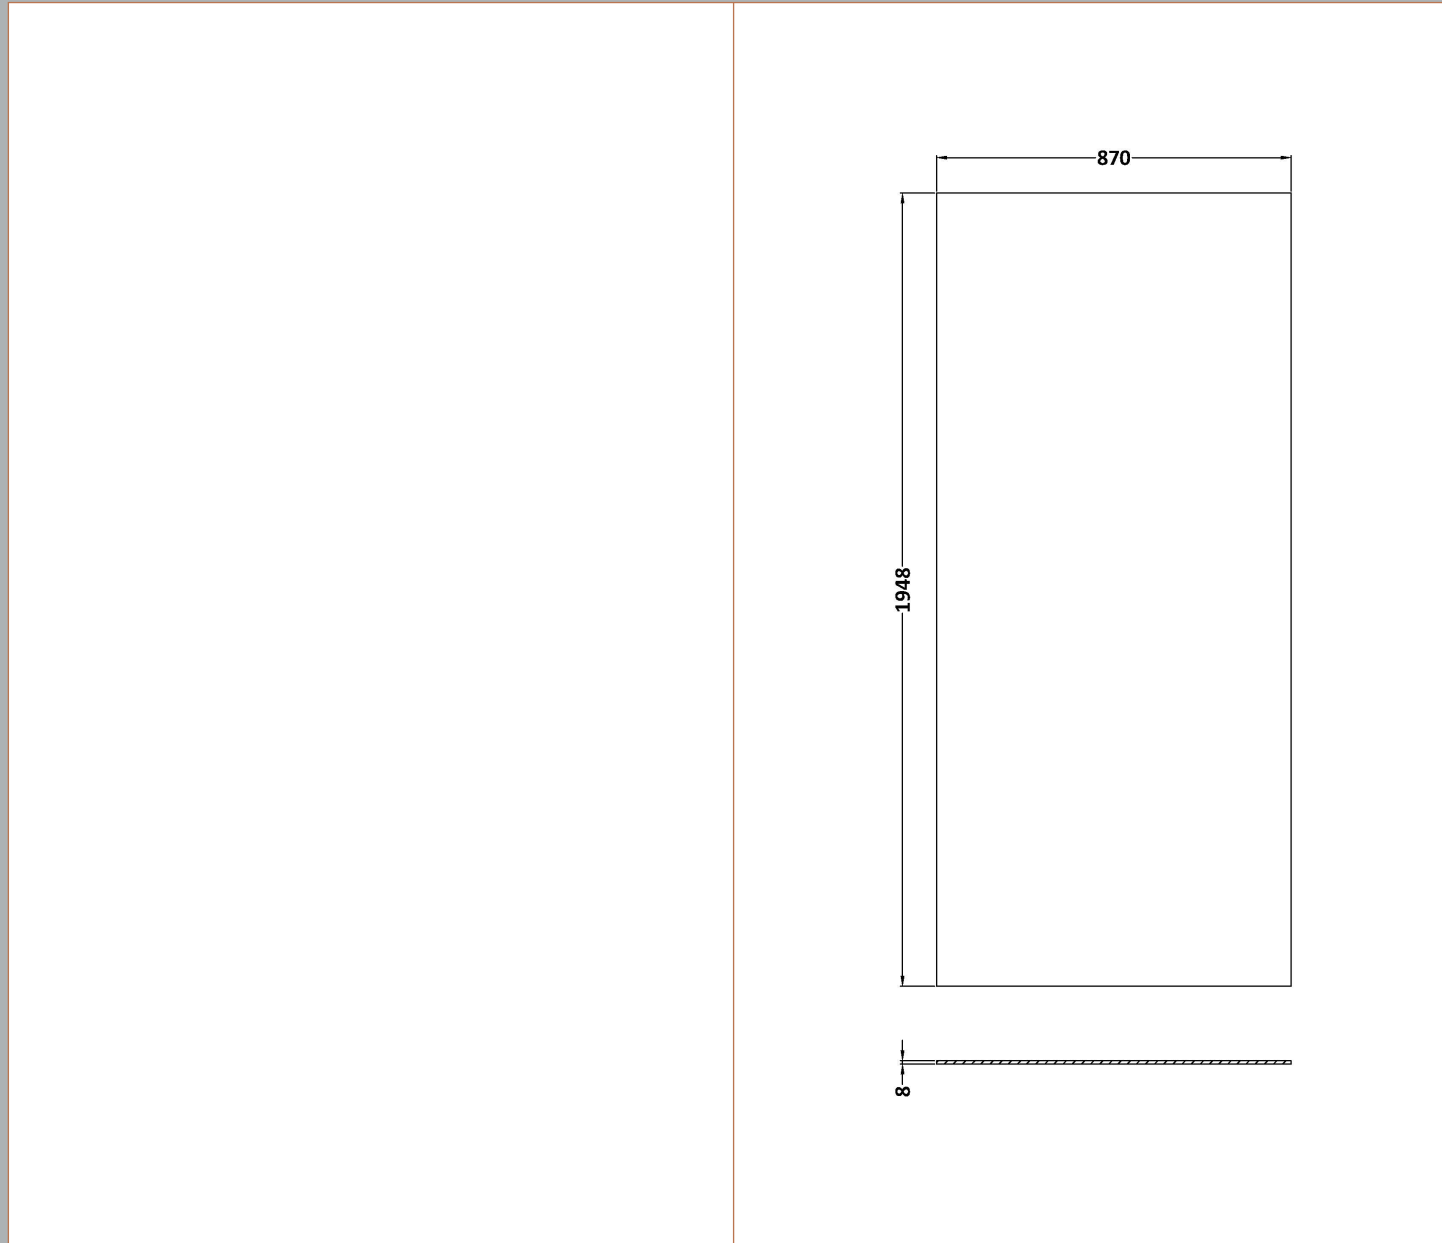

**Sales Code:** GPCP090

**Description:** 900 Wetroom Screen With Ceiling Poles

**Packaging Details**

Barcode: 5055275899168

Sales Code: WRSB900G

Description: Glass Only 900 X 1950 X 8mm

**Product Dimensions**

Height (mm):	1950
Width (mm):	900
Depth (mm):	8
Nett Weight (kg):	38.24

**Packaging Dimensions**

Height (mm):	65
Width (mm):	930
Length (mm):	2010
Gross Weight (kg):	38.24

**Packaging Data**

Box Colour:	Brown Cardboard Box - Printed
Box Qty:	1
Label Size:	100 x 50
Label Colour:	Not Applicable
Label Qty:	0

**Outer Box Dimensions (If Applicable)**

Height (mm):	
Width (mm):	
Depth (mm):	
Length (mm):	
Gross Weight (kg):	
Barcode:	5056462620749

**Product Details**

Country of Origin:	China
Fitting Instruction:	No
CE & UKCA:	Yes
Profile Material:	
Profile Finish:	Not Applicable
Adjustments (mm):	N/A
Entry Width (mm):	N/A
Swing In Dim (mm):	N/A
Swing Out Dim (mm):	N/A
Radius (mm):	Not Applicable
Glass Thickness (mm):	8
Easy Fit:	No
Easy Clean:	No
Handle Style:	Not Applicable
Handle Material:	Not Applicable
Enclosure Design:	Frameless
Wheel Type:	Not Applicable
Support Bar Included:	Support Bar Not Included
Extras:	None

### Product Dimensions

Height (mm):	3000
Width (mm):	34
Depth (mm):	34
Nett Weight (kg):	3