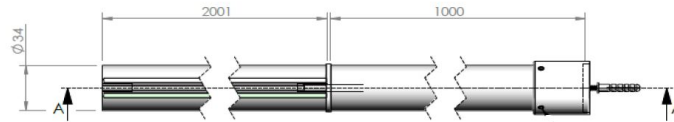

Height (mm):	1950
Width (mm):	900
Depth (mm):	8
Nett Weight (kg):	38.24

**Packaging Dimensions**

Height (mm):	65
Width (mm):	930
Length (mm):	2010
Gross Weight (kg):	38.24

**Packaging Data**

Box Colour:	Brown Cardboard Box - Printed
Box Qty:	1
Label Size:	100 x 50
Label Colour:	Not Applicable
Label Qty:	0

**Outer Box Dimensions (If Applicable)**

Height (mm):	
Width (mm):	
Depth (mm):	
Length (mm):	
Gross Weight (kg):	
Barcode:	5056462620749

**Product Details**

Country of Origin:	China
Fitting Instruction:	No
CE & UKCA:	Yes
Profile Material:	
Profile Finish:	Not Applicable
Adjustments (mm):	N/A
Entry Width (mm):	N/A
Swing In Dim (mm):	N/A
Swing Out Dim (mm):	N/A
Radius (mm):	Not Applicable
Glass Thickness (mm):	8
Easy Fit:	No
Easy Clean:	No
Handle Style:	Not Applicable
Handle Material:	Not Applicable
Enclosure Design:	Frameless
Wheel Type:	Not Applicable
Support Bar Included:	Support Bar Not Included
Extras:	None

### Product Dimensions

Height (mm):	3000
Width (mm):	34
Depth (mm):	34
Nett Weight (kg):	3

### Packaging Dimensions

Height (mm):	2030
Width (mm):	80
Length (mm):	35
Gross Weight (kg):	3