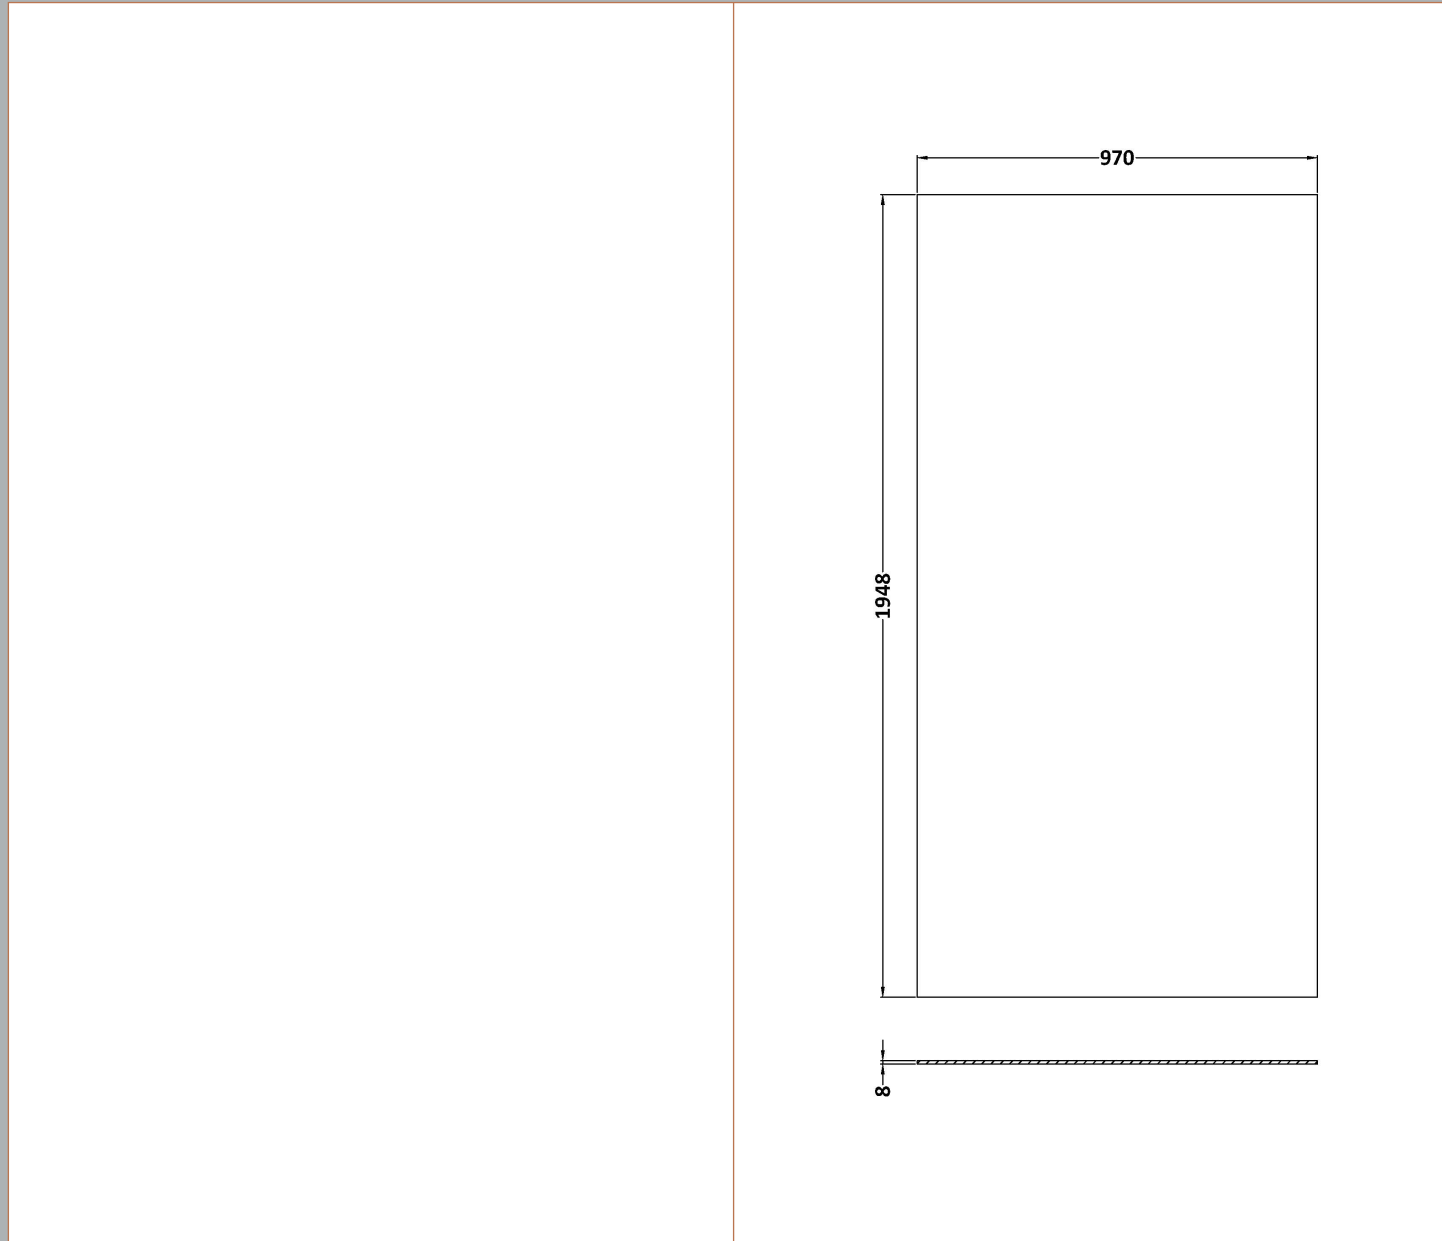

Sales Code: GPCP10

Description: 1000 Wetroom Screen With Ceiling Poles

Packaging Details

Barcode: 5055275899175

Sales Code: WRSB1000G

Description: Glass Only 1000 X 1950 X 8mm

**Product Dimensions**

Height (mm):	1950
Width (mm):	1000
Depth (mm):	8
Nett Weight (kg):	42.4

**Packaging Dimensions**

Height (mm):	65
Width (mm):	1085
Length (mm):	2010
Gross Weight (kg):	42.4

**Packaging Data**

Box Colour:	Brown Cardboard Box - Printed
Box Qty:	1
Label Size:	100 x 50
Label Colour:	Not Applicable
Label Qty:	0

**Outer Box Dimensions (If Applicable)**

Height (mm):	
Width (mm):	
Depth (mm):	
Length (mm):	
Gross Weight (kg):	
Barcode:	5056462620756

**Product Details**

Country of Origin:	China
Fitting Instruction:	No
CE & UKCA:	Yes
Profile Material:	
Profile Finish:	Not Applicable
Adjustments (mm):	N/A
Entry Width (mm):	N/A
Swing In Dim (mm):	N/A
Swing Out Dim (mm):	N/A
Radius (mm):	Not Applicable
Glass Thickness (mm):	8
Easy Fit:	No
Easy Clean:	No
Handle Style:	Not Applicable
Handle Material:	Not Applicable
Enclosure Design:	Frameless
Wheel Type:	Not Applicable
Support Bar Included:	Support Bar Not Included
Extras:	None

### Product Dimensions

Height (mm):	3000
Width (mm):	34
Depth (mm):	34
Nett Weight (kg):	3