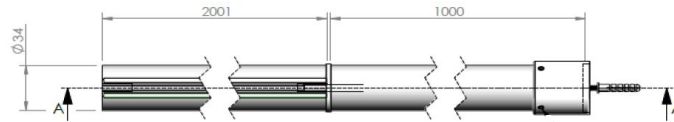

**Packaging Dimensions**

Height (mm):	65
Width (mm):	1085
Length (mm):	2010
Gross Weight (kg):	42.4

**Packaging Data**

Box Colour:	Brown Cardboard Box - Printed
Box Qty:	1
Label Size:	100 x 50
Label Colour:	Not Applicable
Label Qty:	0

**Outer Box Dimensions (If Applicable)**

Height (mm):	
Width (mm):	
Depth (mm):	
Length (mm):	
Gross Weight (kg):	
Barcode:	5056462620756

**Product Details**

Country of Origin:	China
Fitting Instruction:	No
CE & UKCA:	Yes
Profile Material:	
Profile Finish:	Not Applicable
Adjustments (mm):	N/A
Entry Width (mm):	N/A
Swing In Dim (mm):	N/A
Swing Out Dim (mm):	N/A
Radius (mm):	Not Applicable
Glass Thickness (mm):	8
Easy Fit:	No
Easy Clean:	No
Handle Style:	Not Applicable
Handle Material:	Not Applicable
Enclosure Design:	Frameless
Wheel Type:	Not Applicable
Support Bar Included:	Support Bar Not Included
Extras:	None

### Product Dimensions

Height (mm):	3000
Width (mm):	34
Depth (mm):	34
Nett Weight (kg):	3

### Packaging Dimensions

Height (mm):	2030
Width (mm):	80
Length (mm):	35
Gross Weight (kg):	3