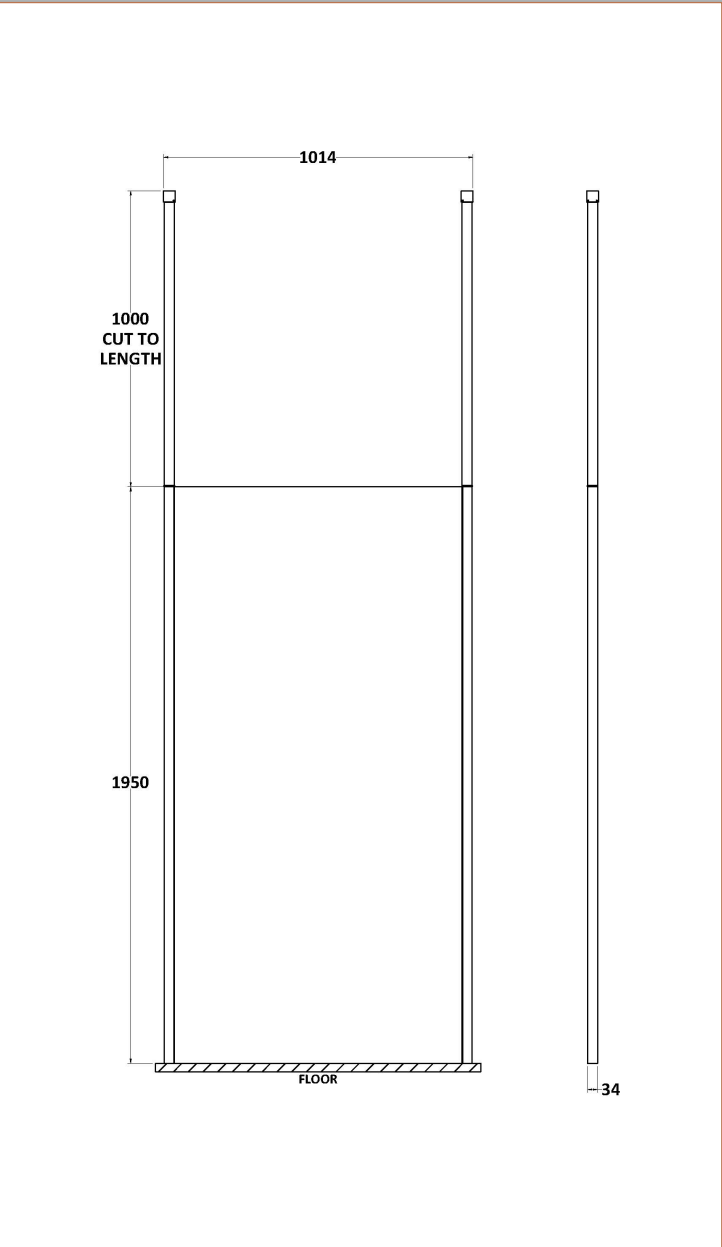

Sales Code: GPCP10

Description: 1000 Wetroom Screen With Ceiling Poles

Packaging Details

Barcode: 5055275899175

Sales Code: WRSB1000G

Description: Glass Only 1000 X 1950 X 8mm

**Product Dimensions**

Height (mm):	1950
Width (mm):	1000
Depth (mm):	8
Nett Weight (kg):	42.4

**Packaging Dimensions**

Height (mm):	65
Width (mm):	1085
Length (mm):	2010
Gross Weight (kg):	42.4

**Packaging Data**

Box Colour:	Brown Cardboard Box - Printed
Box Qty:	1
Label Size:	100 x 50
Label Colour:	Not Applicable
Label Qty:	0

**Outer Box Dimensions (If Applicable)**

Height (mm):	
Width (mm):	
Depth (mm):	
Length (mm):	
Gross Weight (kg):	
Barcode:	5056462620756

**Product Details**

Country of Origin:	China
Fitting Instruction:	No
CE & UKCA:	Yes
Profile Material:	
Profile Finish:	Not Applicable
Adjustments (mm):	N/A
Entry Width (mm):	N/A
Swing In Dim (mm):	N/A
Swing Out Dim (mm):	N/A
Radius (mm):	Not Applicable
Glass Thickness (mm):	8
Easy Fit:	No
Easy Clean:	No
Handle Style:	Not Applicable
Handle Material:	Not Applicable
Enclosure Design:	Frameless
Wheel Type:	Not Applicable
Support Bar Included:	Support Bar Not Included
Extras:	None

### Product Dimensions

Height (mm):	3000
Width (mm):	34
Depth (mm):	34
Nett Weight (kg):	3