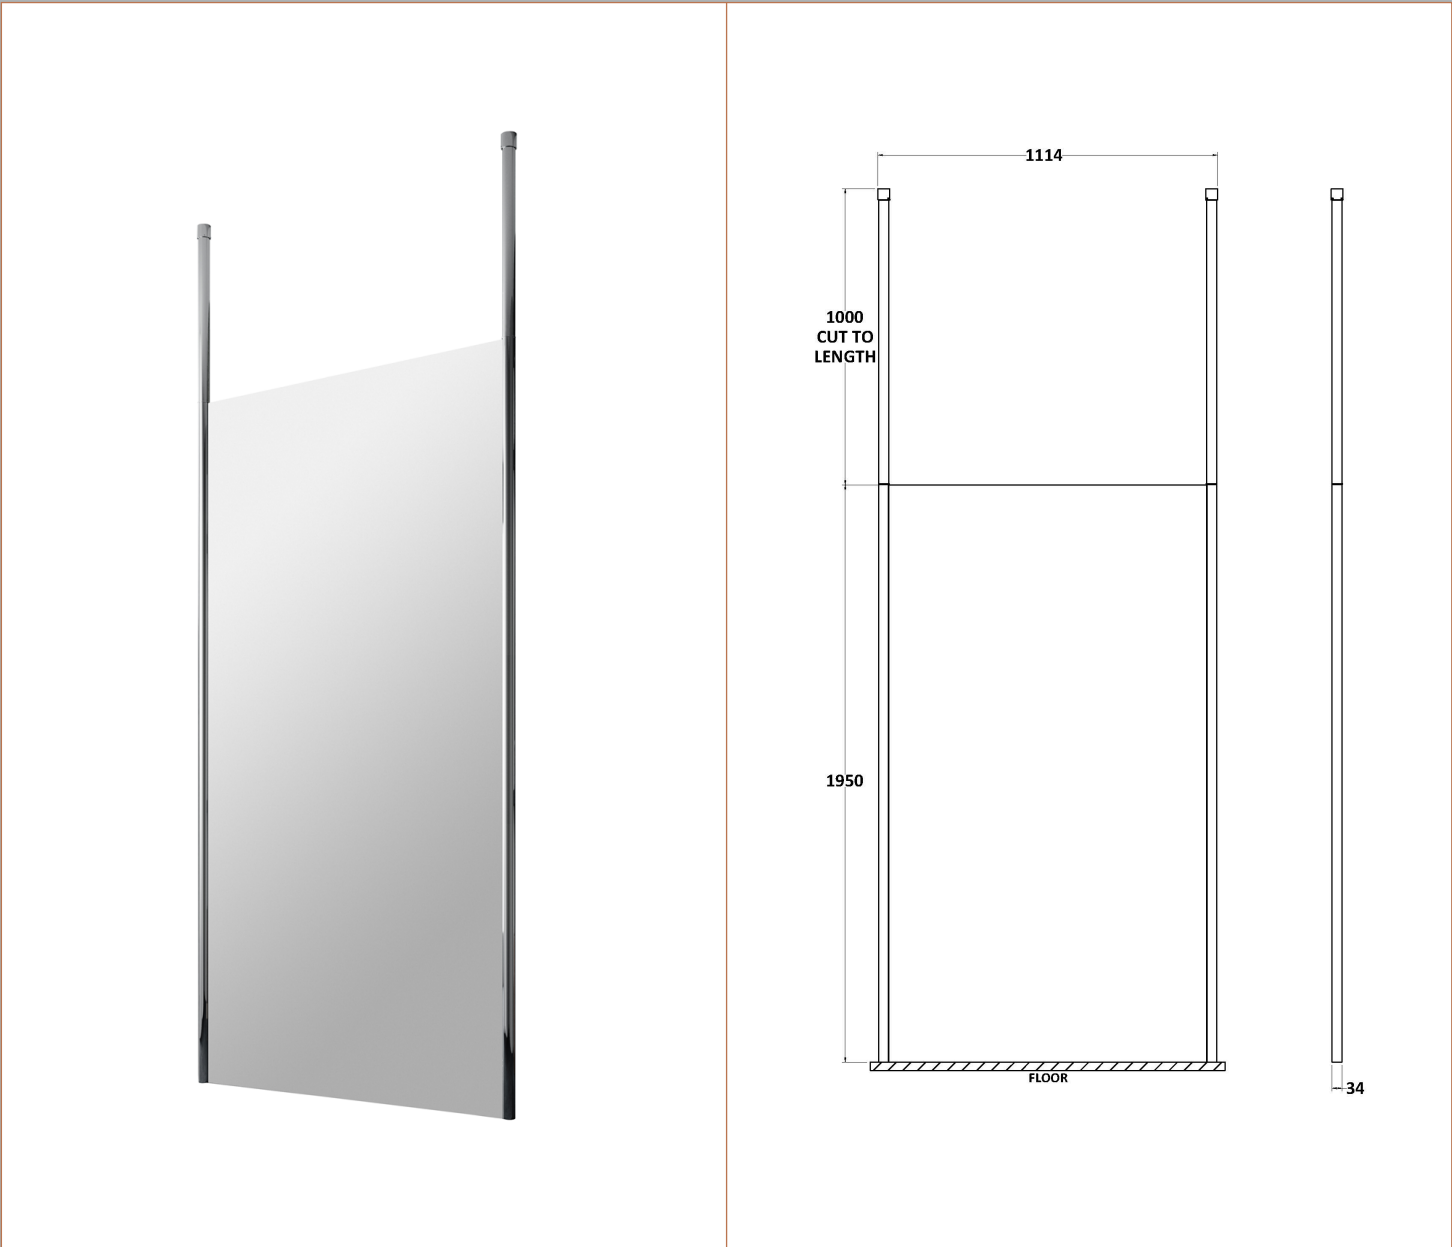

Sales Code: GPCP11

Description: 1100 Wetroom Screen With Ceiling Poles

Packaging Details

Barcode: 5056211855668

Sales Code: WRSB1100G

Description: Glass Only 1100 X 1950 X 8mm

Product Dimensions

Height (mm):	1950
Width (mm):	1100
Depth (mm):	8
Nett Weight (kg):	48.8

Packaging Dimensions

Height (mm):	2070
Width (mm):	1150
Length (mm):	60
Gross Weight (kg):	48.8

Packaging Data

Box Colour:	Brown Cardboard Box - Printed
Box Qty:	1
Label Size:	100 x 50
Label Colour:	Not Applicable
Label Qty:	0

Outer Box Dimensions (If Applicable)

Height (mm):	
Width (mm):	
Depth (mm):	
Length (mm):	
Gross Weight (kg):	
Barcode:	5056462620763

Product Details

Country of Origin:	China
Fitting Instruction:	No
CE & UKCA:	Yes
Profile Material:	
Profile Finish:	Not Applicable
Adjustments (mm):	N/A
Entry Width (mm):	N/A
Swing In Dim (mm):	N/A
Swing Out Dim (mm):	N/A
Radius (mm):	Not Applicable
Glass Thickness (mm):	8
Easy Fit:	No
Easy Clean:	No
Handle Style:	Not Applicable
Handle Material:	Not Applicable
Enclosure Design:	Frameless
Wheel Type:	Not Applicable
Support Bar Included:	Support Bar Not Included
Extras:	None

Sales Code: WRSF002

Description: 2/1M Wetroom Screen Ceiling Post Chrome

Product Dimensions

Height (mm):	3000
Width (mm):	34
Depth (mm):	34
Nett Weight (kg):	3

Packaging Dimensions

Height (mm):	2030
Width (mm):	80
Length (mm):	35
Gross Weight (kg):	3