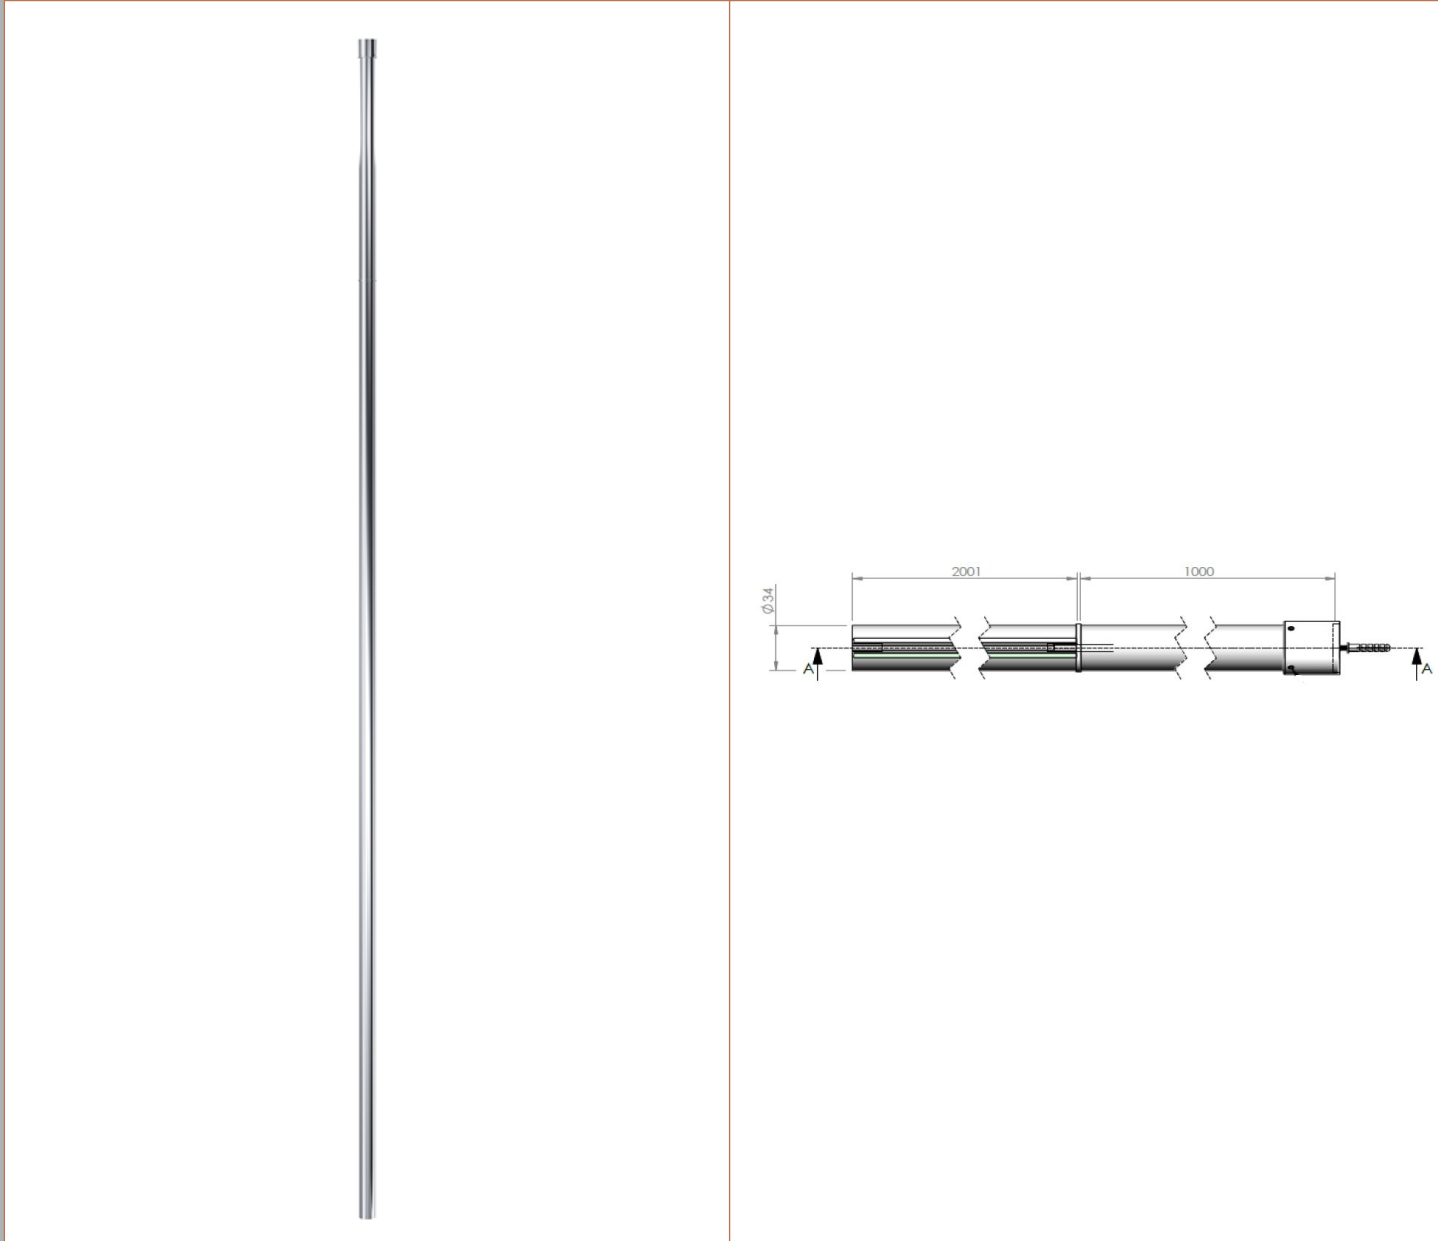

Sales Code: GPCP11

Description: 1100 Wetroom Screen With Ceiling Poles

Packaging Details

Barcode: 5056211855668

Sales Code: WRSB1100G

Description: Glass Only 1100 X 1950 X 8mm

Product Dimensions

Height (mm):	1950
Width (mm):	1100
Depth (mm):	8
Nett Weight (kg):	48.8

Outer Box Dimensions (If Applicable)

Height (mm):	
Width (mm):	
Depth (mm):	
Length (mm):	
Gross Weight (kg):	
Barcode:	5056462620763

Product Details

Country of Origin:	China
Fitting Instruction:	No
CE & UKCA:	Yes
Profile Material:	
Profile Finish:	Not Applicable
Adjustments (mm):	N/A
Entry Width (mm):	N/A
Swing In Dim (mm):	N/A
Swing Out Dim (mm):	N/A
Radius (mm):	Not Applicable
Glass Thickness (mm):	8
Easy Fit:	No
Easy Clean:	No
Handle Style:	Not Applicable
Handle Material:	Not Applicable
Enclosure Design:	Frameless
Wheel Type:	Not Applicable
Support Bar Included:	Support Bar Not Included
Extras:	None

Sales Code: WRSF002

Description: 2/1M Wetroom Screen Ceiling Post Chrome

Product Dimensions

Height (mm):	3000
Width (mm):	34
Depth (mm):	34
Nett Weight (kg):	3

Packaging Dimensions

Height (mm):	2030
Width (mm):	80
Length (mm):	35
Gross Weight (kg):	3

Product Details

Country of Origin:	China
Fitting Instruction:	No
CE & UKCA:	N/A
Profile Material:	Aluminium
Profile Finish:	Chrome
Adjustments (mm):	N/A
Entry Width (mm):	N/A
Swing In Dim (mm):	N/A
Swing Out Dim (mm):	N/A
Radius (mm):	Not Applicable
Glass Thickness (mm):	
Easy Fit:	Not Applicable
Easy Clean:	Not Applicable
Handle Style:	Not Applicable
Handle Material:	Not Applicable
Enclosure Design:	Not Applicable
Wheel Type:	Not Applicable
Support Bar Included:	Support Bar Not Included
Extras:	None