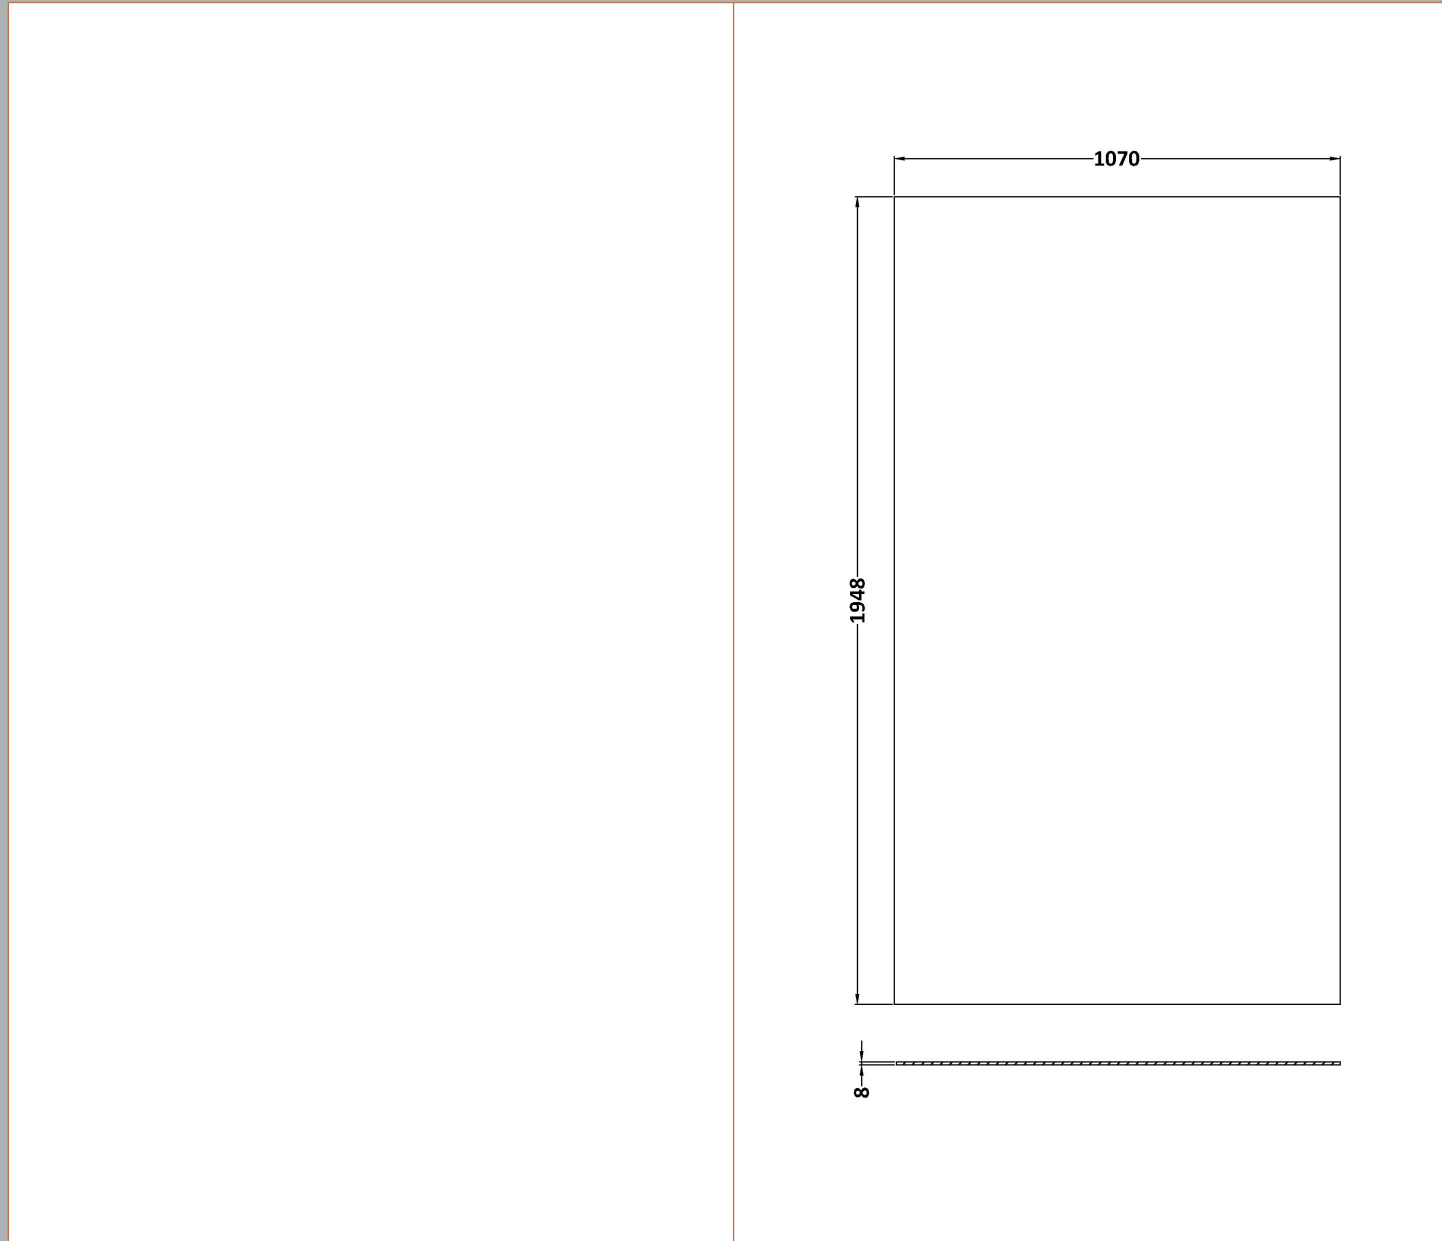

Sales Code: GPCP11

Description: 1100 Wetroom Screen With Ceiling Poles

Packaging Details

Barcode: 5056211855668

Sales Code: WRSB1100G

Description: Glass Only 1100 X 1950 X 8mm

Product Dimensions

Height (mm):	1950
Width (mm):	1100
Depth (mm):	8
Nett Weight (kg):	48.8

Packaging Dimensions

Height (mm):	2070
Width (mm):	1150
Length (mm):	60
Gross Weight (kg):	48.8

Packaging Data

Box Colour:	Brown Cardboard Box - Printed
Box Qty:	1
Label Size:	100 x 50
Label Colour:	Not Applicable
Label Qty:	0

Outer Box Dimensions (If Applicable)

Height (mm):	
Width (mm):	
Depth (mm):	
Length (mm):	
Gross Weight (kg):	
Barcode:	5056462620763

Product Details

Country of Origin:	China
Fitting Instruction:	No
CE & UKCA:	Yes
Profile Material:	
Profile Finish:	Not Applicable
Adjustments (mm):	N/A
Entry Width (mm):	N/A
Swing In Dim (mm):	N/A
Swing Out Dim (mm):	N/A
Radius (mm):	Not Applicable
Glass Thickness (mm):	8
Easy Fit:	No
Easy Clean:	No
Handle Style:	Not Applicable
Handle Material:	Not Applicable
Enclosure Design:	Frameless
Wheel Type:	Not Applicable
Support Bar Included:	Support Bar Not Included
Extras:	None

Sales Code: WRSF002

Description: 2/1M Wetroom Screen Ceiling Post Chrome

Product Dimensions

Height (mm):	3000
Width (mm):	34
Depth (mm):	34
Nett Weight (kg):	3

Packaging Dimensions

Height (mm):	2030
Width (mm):	80
Length (mm):	35
Gross Weight (kg):	3