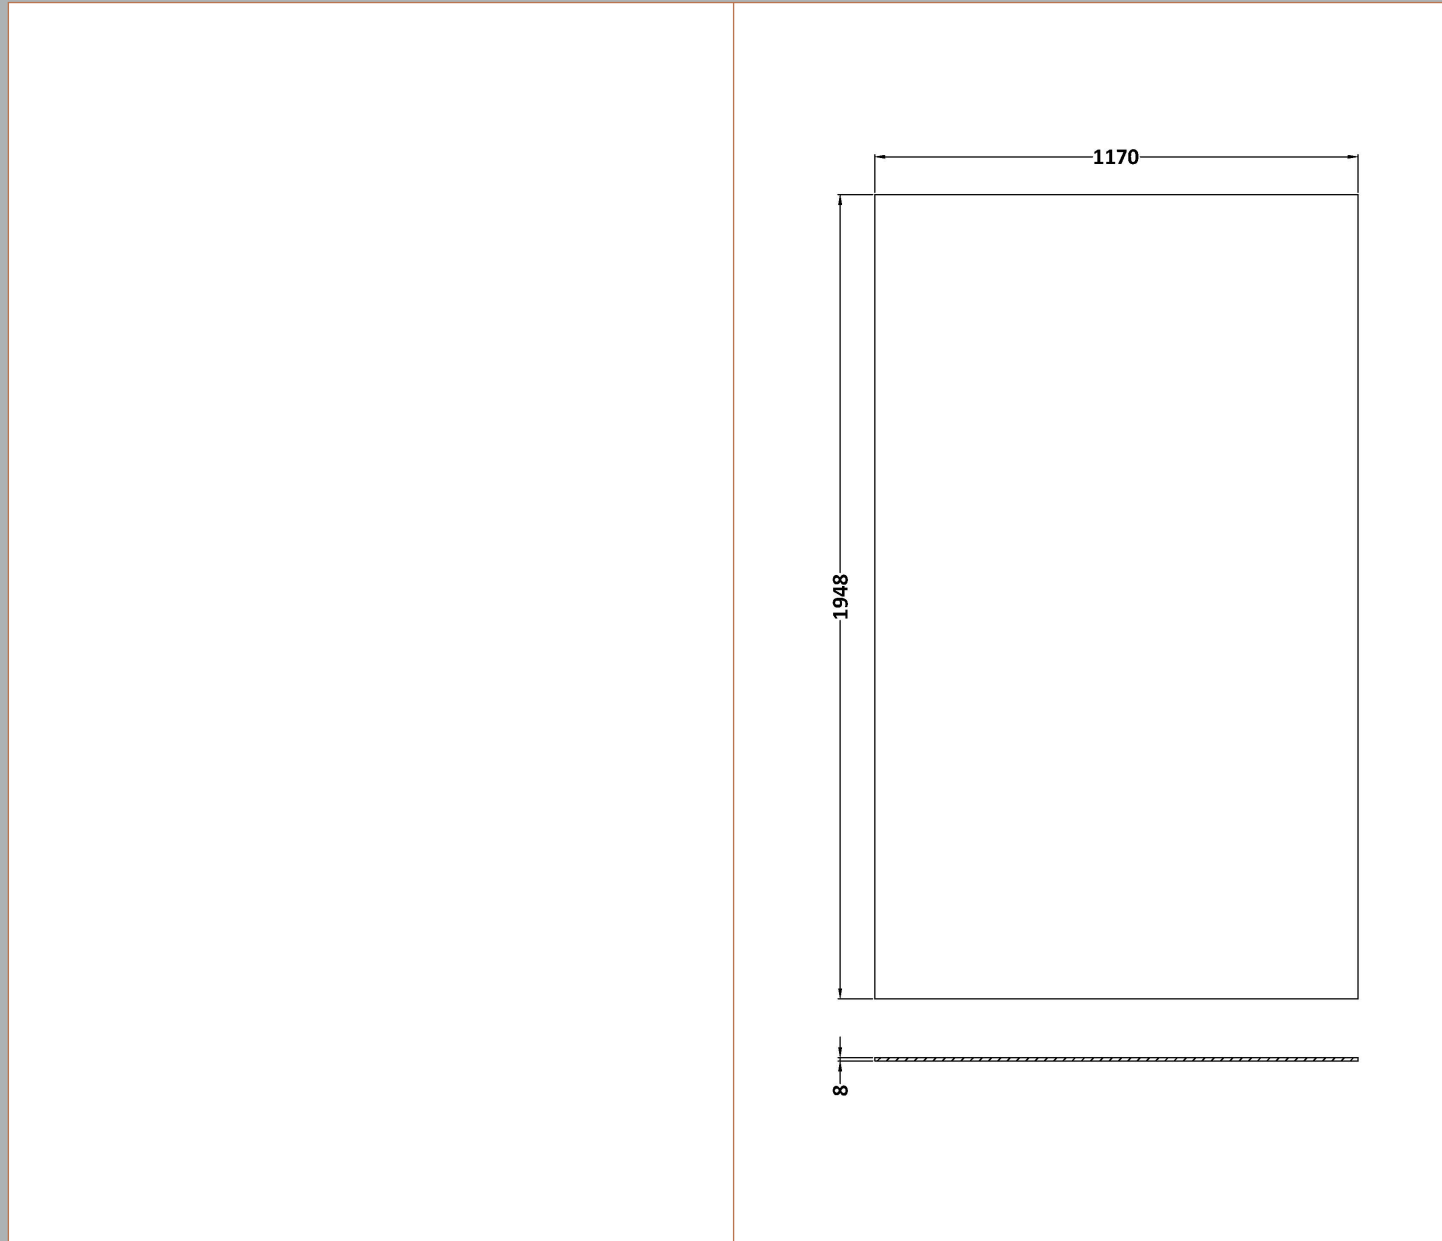

Sales Code: GPCP12

Description: 1200 Wetroom Screen With Ceiling Poles

Packaging Details

Barcode: 5055275899182

Sales Code: WRSB1200G

Description: Glass Only 1200 X 1950 X 8mm

Product Dimensions

Height (mm):	1950
Width (mm):	1200
Depth (mm):	8
Nett Weight (kg):	50.4

Packaging Dimensions

Height (mm):	65
Width (mm):	1250
Length (mm):	2010
Gross Weight (kg):	50.4

Packaging Data

Box Colour:	Brown Cardboard Box - Printed
Box Qty:	1
Label Size:	100 x 50
Label Colour:	Not Applicable
Label Qty:	0

Outer Box Dimensions (If Applicable)

Height (mm):	
Width (mm):	
Depth (mm):	
Length (mm):	
Gross Weight (kg):	
Barcode:	5056462620770

Product Details

Country of Origin:	China
Fitting Instruction:	No
CE & UKCA:	Yes
Profile Material:	
Profile Finish:	Not Applicable
Adjustments (mm):	N/A
Entry Width (mm):	N/A
Swing In Dim (mm):	N/A
Swing Out Dim (mm):	N/A
Radius (mm):	Not Applicable
Glass Thickness (mm):	8
Easy Fit:	No
Easy Clean:	No
Handle Style:	Not Applicable
Handle Material:	Not Applicable
Enclosure Design:	Frameless
Wheel Type:	Not Applicable
Support Bar Included:	Support Bar Not Included
Extras:	None

Sales Code: WRSF002

Description: 2/1M Wetroom Screen Ceiling Post Chrome

Product Dimensions

Height (mm):	3000
Width (mm):	34
Depth (mm):	34
Nett Weight (kg):	3

Packaging Dimensions

Height (mm):	2030
Width (mm):	80
Length (mm):	35
Gross Weight (kg):	3