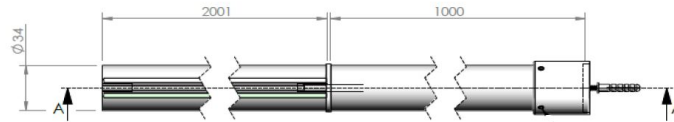

Packaging Dimensions

Height (mm):	65
Width (mm):	1250
Length (mm):	2010
Gross Weight (kg):	50.4

Packaging Data

Box Colour:	Brown Cardboard Box - Printed
Box Qty:	1
Label Size:	100 x 50
Label Colour:	Not Applicable
Label Qty:	0

Outer Box Dimensions (If Applicable)

Height (mm):	
Width (mm):	
Depth (mm):	
Length (mm):	
Gross Weight (kg):	
Barcode:	5056462620770

Product Details

Country of Origin:	China
Fitting Instruction:	No
CE & UKCA:	Yes
Profile Material:	
Profile Finish:	Not Applicable
Adjustments (mm):	N/A
Entry Width (mm):	N/A
Swing In Dim (mm):	N/A
Swing Out Dim (mm):	N/A
Radius (mm):	Not Applicable
Glass Thickness (mm):	8
Easy Fit:	No
Easy Clean:	No
Handle Style:	Not Applicable
Handle Material:	Not Applicable
Enclosure Design:	Frameless
Wheel Type:	Not Applicable
Support Bar Included:	Support Bar Not Included
Extras:	None

Sales Code: WRSF002

Description: 2/1M Wetroom Screen Ceiling Post Chrome

Product Dimensions

Height (mm):	3000
Width (mm):	34
Depth (mm):	34
Nett Weight (kg):	3

Packaging Dimensions

Height (mm):	2030
Width (mm):	80
Length (mm):	35
Gross Weight (kg):	3

Product Details

Country of Origin:	China
Fitting Instruction:	No
CE & UKCA:	N/A
Profile Material:	Aluminium
Profile Finish:	Chrome
Adjustments (mm):	N/A
Entry Width (mm):	N/A
Swing In Dim (mm):	N/A
Swing Out Dim (mm):	N/A
Radius (mm):	Not Applicable
Glass Thickness (mm):	
Easy Fit:	Not Applicable
Easy Clean:	Not Applicable
Handle Style:	Not Applicable
Handle Material:	Not Applicable
Enclosure Design:	Not Applicable
Wheel Type:	Not Applicable
Support Bar Included:	Support Bar Not Included
Extras:	None