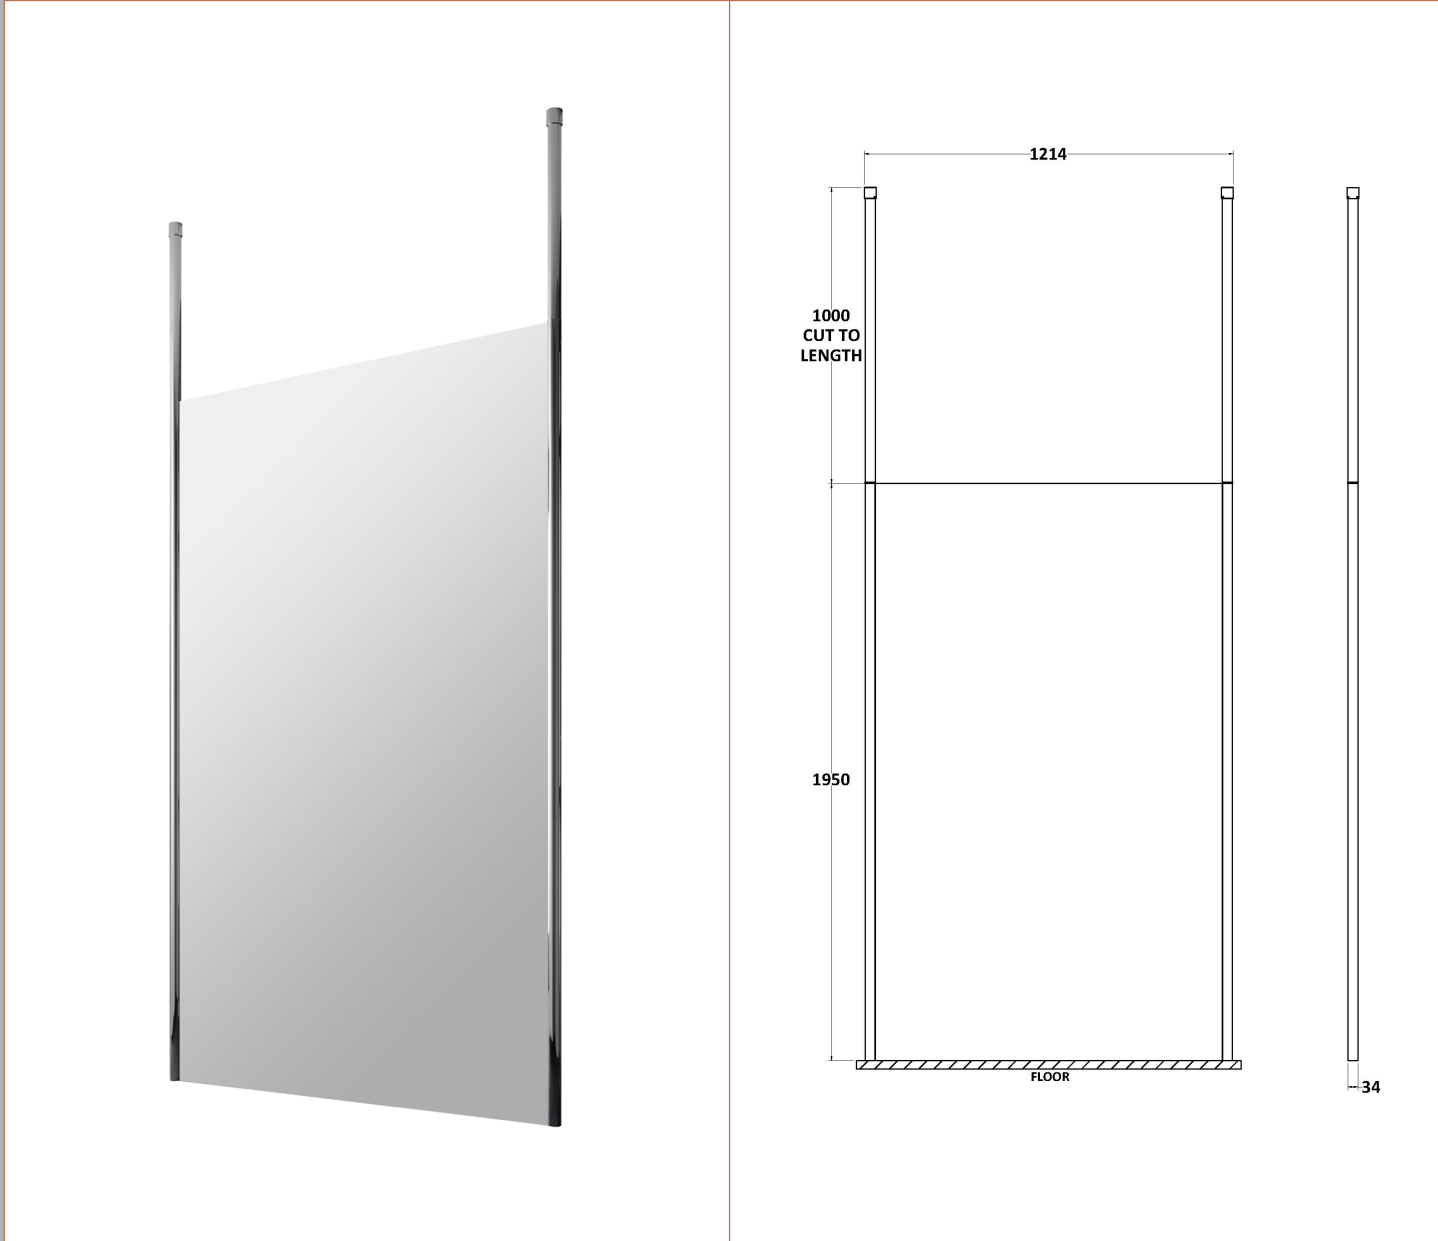

Sales Code: GPCP12

Description: 1200 Wetroom Screen With Ceiling Poles

Packaging Details

Barcode: 5055275899182

Sales Code: WRSB1200G

Description: Glass Only 1200 X 1950 X 8mm

Product Dimensions

Height (mm):	1950
Width (mm):	1200
Depth (mm):	8
Nett Weight (kg):	50.4

Packaging Dimensions

Height (mm):	65
Width (mm):	1250
Length (mm):	2010
Gross Weight (kg):	50.4

Packaging Data

Box Colour:	Brown Cardboard Box - Printed
Box Qty:	1
Label Size:	100 x 50
Label Colour:	Not Applicable
Label Qty:	0

Outer Box Dimensions (If Applicable)

Height (mm):	
Width (mm):	
Depth (mm):	
Length (mm):	
Gross Weight (kg):	
Barcode:	5056462620770

Product Details

Country of Origin:	China
Fitting Instruction:	No
CE & UKCA:	Yes
Profile Material:	
Profile Finish:	Not Applicable
Adjustments (mm):	N/A
Entry Width (mm):	N/A
Swing In Dim (mm):	N/A
Swing Out Dim (mm):	N/A
Radius (mm):	Not Applicable
Glass Thickness (mm):	8
Easy Fit:	No
Easy Clean:	No
Handle Style:	Not Applicable
Handle Material:	Not Applicable
Enclosure Design:	Frameless
Wheel Type:	Not Applicable
Support Bar Included:	Support Bar Not Included
Extras:	None

Sales Code: WRSF002

Description: 2/1M Wetroom Screen Ceiling Post Chrome

Product Dimensions

Height (mm):	3000
Width (mm):	34
Depth (mm):	34
Nett Weight (kg):	3

Packaging Dimensions

Height (mm):	2030
Width (mm):	80
Length (mm):	35
Gross Weight (kg):	3