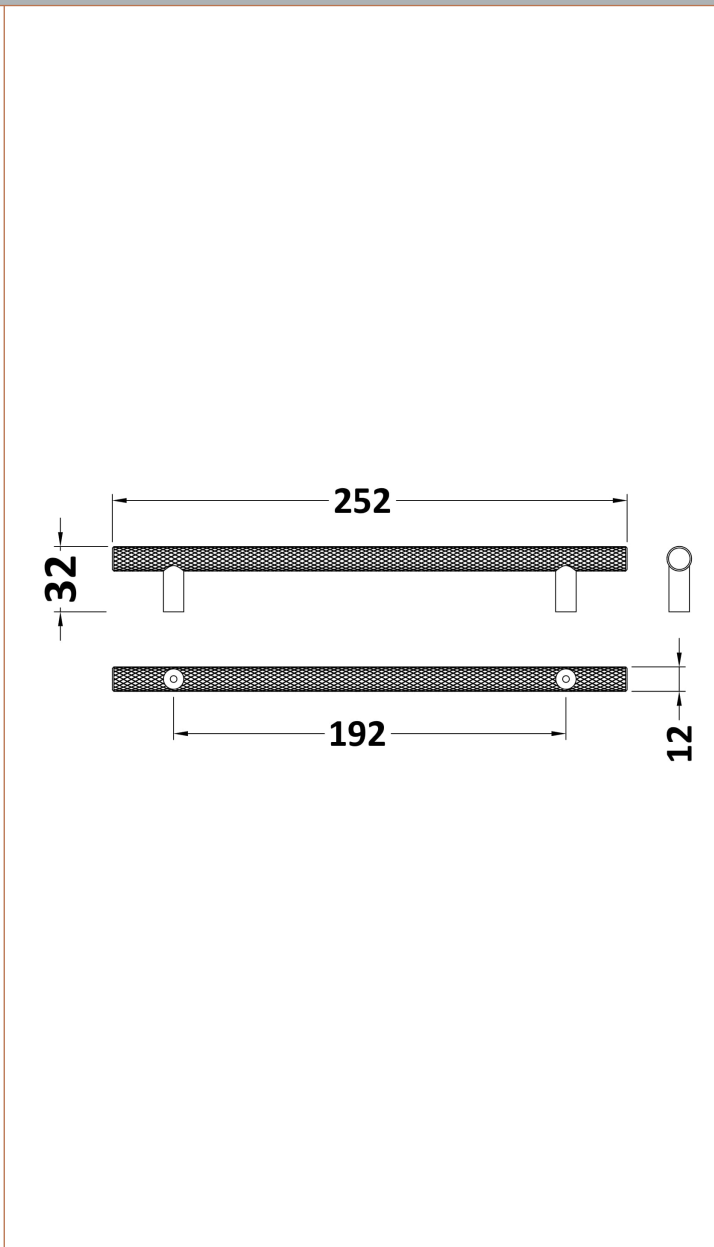

Sales Code: H012

Description: Knurled Bar Handle 192mm Centres

Product Dimensions	
Length (mm):	
Width (mm):	252
Height (mm):	12
Depth (mm):	32
Nett Weight (kg):	0.08
Packaging Dimensions	
Height (mm):	220
Width (mm):	1
Depth (mm):	1
Gross Weight (kg):	0.08
Packaging Data	
Box Colour:	Polybagged
Box Qty:	1
Label Size:	100 x 50
Label Colour:	White Label
Label Qty:	1
Outer Box Dimensions (If Applicable)	
Height (mm):	
Width (mm):	
Length (mm):	
Depth (mm):	
Gross Weight (kg):	
Barcode:	5056211899105
Product Details	
Country of Origin:	China
Fitting Instruction:	No
CE & UKCA:	N/A
Product Material:	Brass
Heating Element Wattage:	Not Applicable
Colour/Finish:	
Product Diameter:	16 mm
Connection Size:	192mm Centres