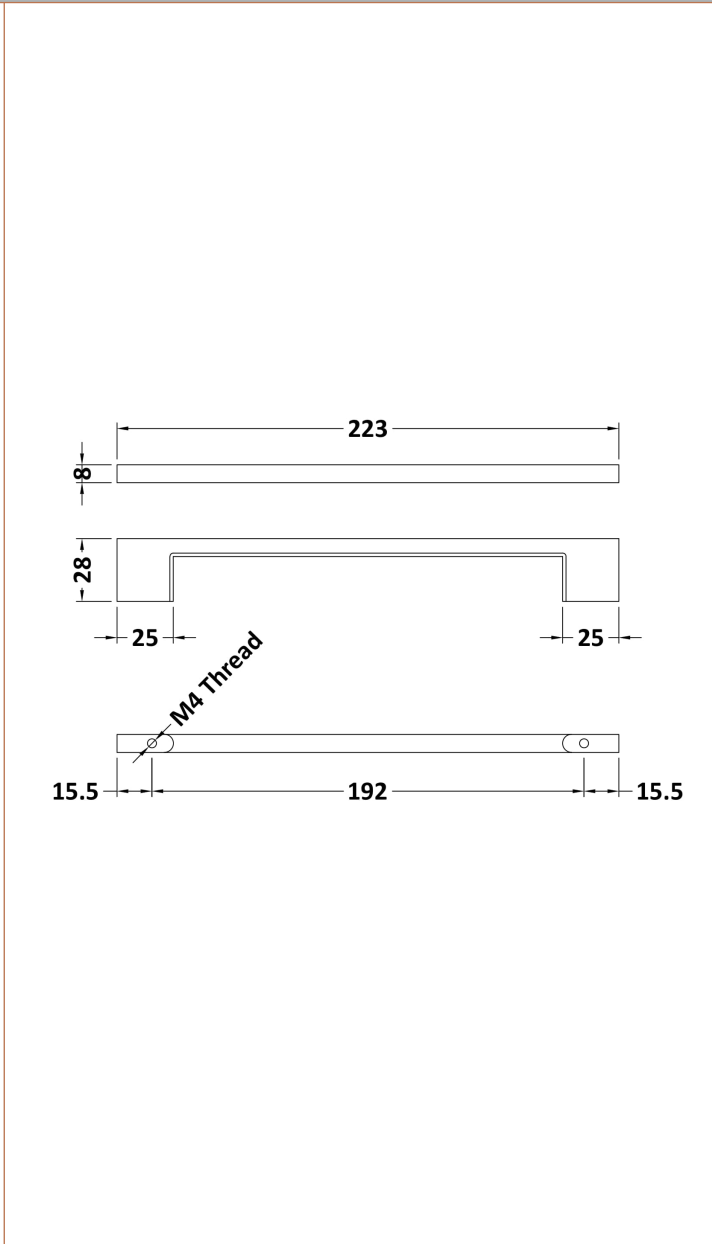

Sales Code: H019

Description: D Handle 192mm

Product Dimensions

Length (mm):	
Width (mm):	8
Height (mm):	223
Depth (mm):	28
Nett Weight (kg):	1.2

Packaging Dimensions

Height (mm):	30
Width (mm):	15
Depth (mm):	225
Gross Weight (kg):	1.2

Packaging Data

Box Colour:	
Box Qty:	1
Label Size:	100 x 50
Label Colour:	White Label
Label Qty:	1

Outer Box Dimensions (If Applicable)

Height (mm):	
Width (mm):	
Length (mm):	
Depth (mm):	
Gross Weight (kg):	
Barcode:	5056211880004

Product Details

Country of Origin:	China
Fitting Instruction:	No
CE & UKCA:	N/A
Product Material:	Brass
Heating Element Wattage:	Not Applicable
Colour/Finish:	Copper
Product Diameter:	N/A
Connection Size:	192mm