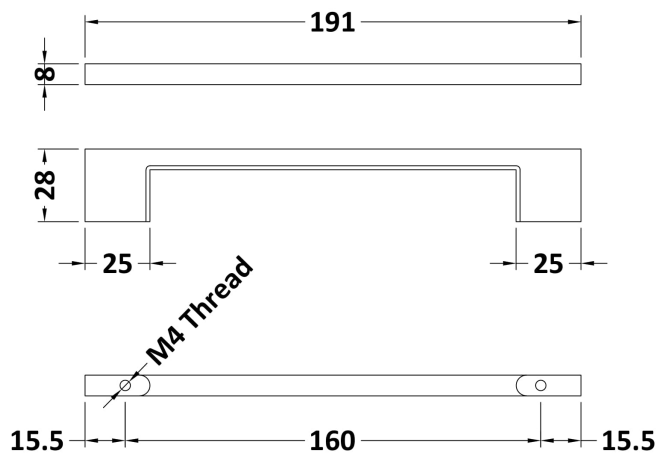

Sales Code: H026

Description: D Handle 160mm Centres

Product Dimensions

Length (mm):	
Width (mm):	8
Height (mm):	191
Depth (mm):	28
Nett Weight (kg):	0.08

Packaging Dimensions

Height (mm):	30
Width (mm):	15
Depth (mm):	190
Gross Weight (kg):	0.08

Packaging Data

Box Colour:	Polybagged
Box Qty:	1
Label Size:	100 x 50
Label Colour:	White Label
Label Qty:	1

Outer Box Dimensions (If Applicable)

Height (mm):	
Width (mm):	
Length (mm):	
Depth (mm):	
Gross Weight (kg):	
Barcode:	5056211887324

Product Details

Country of Origin:	China
Fitting Instruction:	No
CE & UKCA:	N/A
Product Material:	Brass
Heating Element Wattage:	Not Applicable
Colour/Finish:	Chrome
Product Diameter:	N/A
Connection Size:	160mm