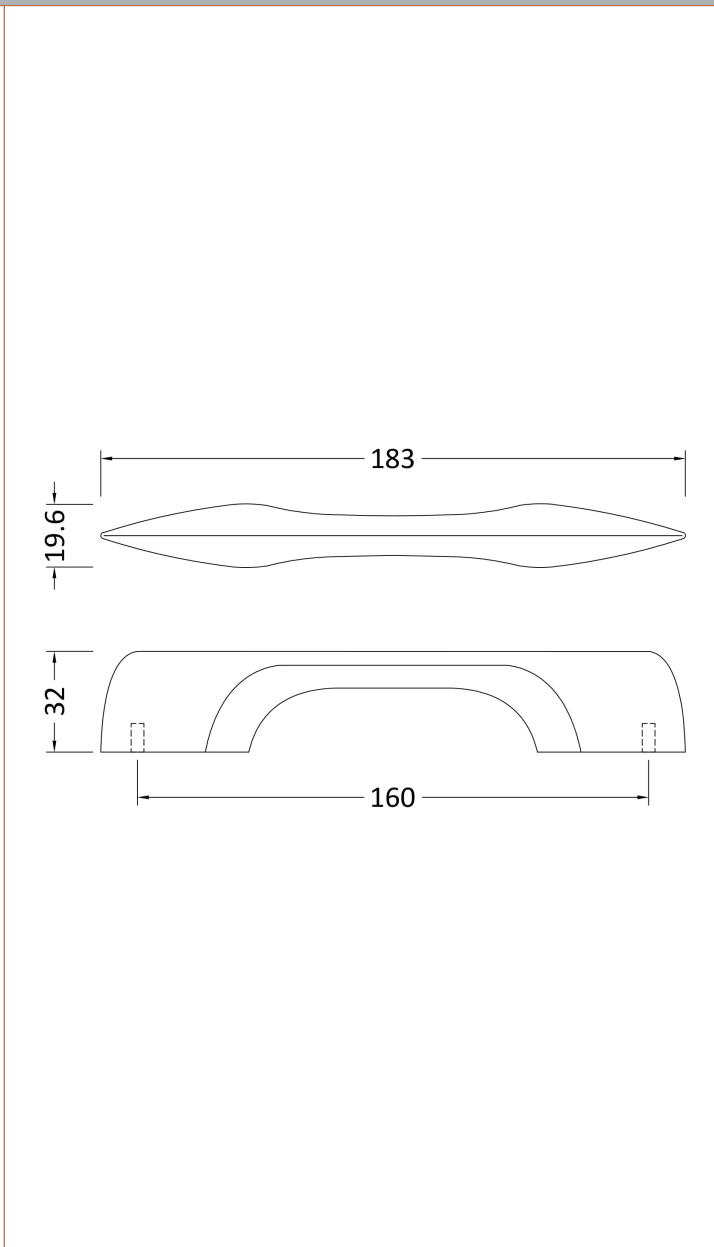

Sales Code: H105

Description: D Shaped Handle 160mm

| Product Dimensions | |
|---|----------------|
| Length (mm): | |
| Width (mm): | 183 |
| Height (mm): | 20 |
| Depth (mm): | 32 |
| Nett Weight (kg): | 0.18 |
| Packaging Dimensions | |
| Height (mm): | 30 |
| Width (mm): | 20 |
| Depth (mm): | 31 |
| Gross Weight (kg): | 0.18 |
| Packaging Data | |
| Box Colour: | Polybagged |
| Box Qty: | 1 |
| Label Size: | 100 x 50 |
| Label Colour: | White Label |
| Label Qty: | 1 |
| Outer Box Dimensions (If Applicable) | |
| Height (mm): | |
| Width (mm): | |
| Length (mm): | |
| Depth (mm): | |
| Gross Weight (kg): | |
| Barcode: | 5056211899891 |
| Product Details | |
| Country of Origin: | Turkey |
| Fitting Instruction: | No |
| CE & UKCA: | N/A |
| Product Material: | Zamac |
| Heating Element Wattage: | Not Applicable |
| Colour/Finish: | Chrome |
| Product Diameter: | 20 mm |
| Connection Size: | 160 Centres |