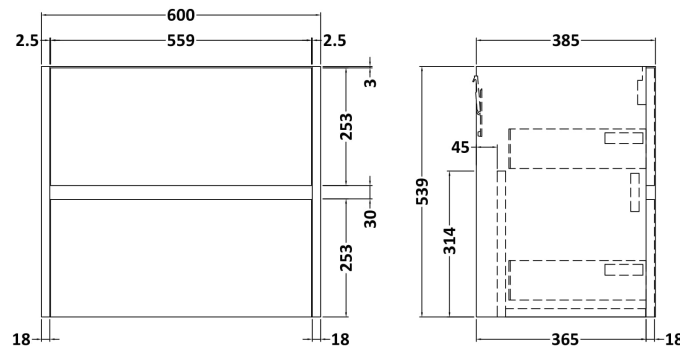

Sales Code: HAV804C

Description: 1200 W/H 4-Drawer Unit & Double Basin

Packaging Details

Barcode: 5056462650913

Sales Code: NPH824

Description: 600 W/H 2-Drawer Unit (385 Deep)

Product Dimensions

Height (mm):	539
Width (mm):	600
Depth (mm):	385
Nett Weight (kg):	22.5

Packaging Dimensions

Height (mm):	560
Width (mm):	620
Depth (mm):	405
Gross Weight (kg):	23

Packaging Data

Box Colour:	Brown Cardboard Box
Box Qty:	1
Label Size:	100 x 50
Label Colour:	White Label
Label Qty:	2

Sales Code: PMB424

Description: Double Polymarble Basin 1205 X 390

Product Dimensions

Height (mm):	390
Width (mm):	1205
Depth (mm):	157
Nett Weight (kg):	18.12

Packaging Dimensions

Height (mm):	100
Width (mm):	1205
Depth (mm):	400
Gross Weight (kg):	18.12

Packaging Data

Box Colour:	Brown Cardboard Box - Printed
Box Qty:	1
Label Size:	100 x 50
Label Colour:	White Label
Label Qty:	2

Outer Box Dimensions (If Applicable)

Height (mm):	
Width (mm):	
Depth (mm):	
Gross Weight (kg):	
Barcode:	5056211815136