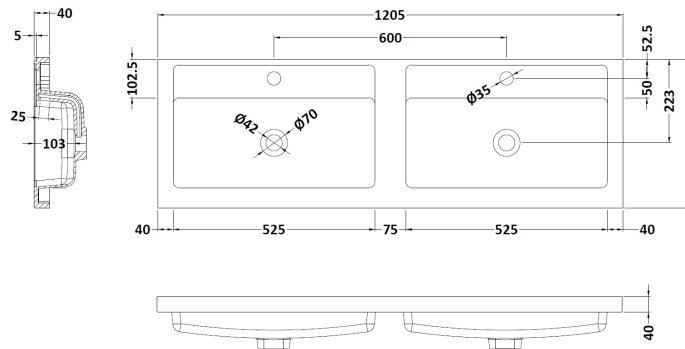

Sales Code: HAV804C

Description: 1200 W/H 4-Drawer Unit & Double Basin

Packaging Details

Barcode: 5056462650913

Sales Code: NPH824

Description: 600 W/H 2-Drawer Unit (385 Deep)

Product Dimensions

Height (mm):	539
Width (mm):	600
Depth (mm):	385
Nett Weight (kg):	22.5

Packaging Dimensions

Height (mm):	560
Width (mm):	620
Depth (mm):	405
Gross Weight (kg):	23

Packaging Data

Box Colour:	Brown Cardboard Box
Box Qty:	1
Label Size:	100 x 50
Label Colour:	White Label
Label Qty:	2

Sales Code: PMB424

Description: Double Polymarble Basin 1205 X 390

Product Dimensions

Height (mm):	390
Width (mm):	1205
Depth (mm):	157
Nett Weight (kg):	18.12

Packaging Dimensions

Height (mm):	100
Width (mm):	1205
Depth (mm):	400
Gross Weight (kg):	18.12

Packaging Data

Box Colour:	Brown Cardboard Box - Printed
Box Qty:	1
Label Size:	100 x 50
Label Colour:	White Label
Label Qty:	2

Outer Box Dimensions (If Applicable)

Height (mm):	
Width (mm):	
Depth (mm):	
Gross Weight (kg):	
Barcode:	5056211815136