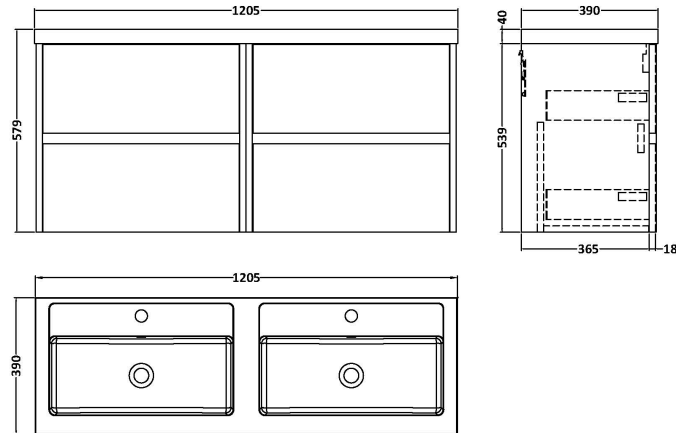

Sales Code: HAV804C

Description: 1200 W/H 4-Drawer Unit & Double Basin

Packaging Details

Barcode: 5056462650913

Sales Code: NPH824

Description: 600 W/H 2-Drawer Unit (385 Deep)

Product Dimensions

Height (mm):	539
Width (mm):	600
Depth (mm):	385
Nett Weight (kg):	22.5

Packaging Dimensions

Height (mm):	560
Width (mm):	620
Depth (mm):	405
Gross Weight (kg):	23

Packaging Data

Box Colour:	Brown Cardboard Box
Box Qty:	1
Label Size:	100 x 50
Label Colour:	White Label
Label Qty:	2

Sales Code: PMB424

Description: Double Polymarble Basin 1205 X 390

Product Dimensions

Height (mm):	390
Width (mm):	1205
Depth (mm):	157
Nett Weight (kg):	18.12

Packaging Dimensions

Height (mm):	100
Width (mm):	1205
Depth (mm):	400
Gross Weight (kg):	18.12

Packaging Data

Box Colour:	Brown Cardboard Box - Printed
Box Qty:	1
Label Size:	100 x 50
Label Colour:	White Label
Label Qty:	2

Outer Box Dimensions (If Applicable)

Height (mm):	
Width (mm):	
Depth (mm):	
Gross Weight (kg):	
Barcode:	5056211815136