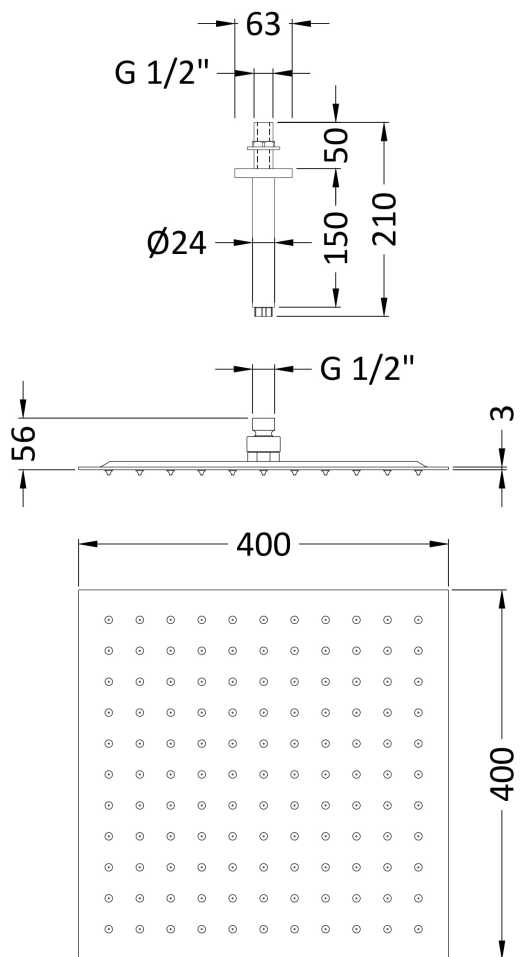

Sales Code: HEAD45A

Description: Square Ss Shower Head 400mm & Arm

**Product Dimensions**

Length (mm):	
Width (mm):	
Height (mm):	
Depth (mm):	
Nett Weight (kg):	3.02

**Packaging Dimensions**

Length (mm):	440
Width (mm):	440
Height (mm):	90
Gross Weight (kg):	4.39

**Packaging Data**

Box Colour:	
Box Qty:	0
Label Size:	0 x 0
Label Colour:	
Label Qty:	0

**Outer Box Dimensions (If Applicable)**

Length (mm):	
Width (mm):	
Height (mm):	
Depth (mm):	
Gross Weight (kg):	
Barcode:	5055275895924

**Product Details**

Country of Origin:	
Fitting Instruction:	Yes
Product Material:	
Mount Type:	
Outlet Elbow Supplied:	
Easy Clean:	
Head Included:	
Handset Included:	
Body Jets Included:	
No of Body Jets:	
Operating Pressure (bar):	
Valve/Cartridge Type:	
Flow Rates (L/min):	0.1 bar:      0.5 bar:      1 bar:      2 bar:      3 bar:
TMV2 Approved:	Approval No:
TMV3 Approved:	Approval No:
WRAS Approved:	Approval No:
Head Function:	
Handset Function:	
Body Jet Info:	
Pipe Size:	
Pipe Centres:	
Colour/Finish:	
Hose Included:	
No. of Outlets:	