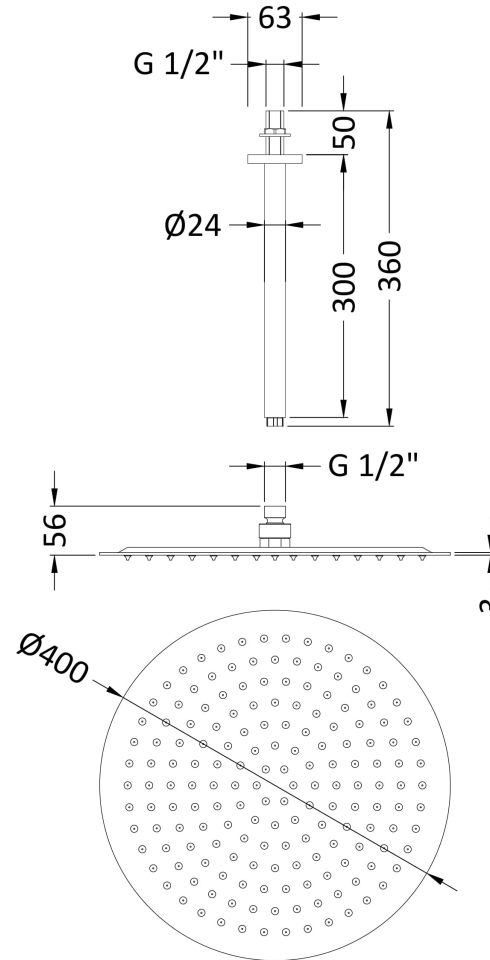

Sales Code: HEAD46A

Description: Round Ss Shower Head 400mm & Arm

**Product Dimensions**

Length (mm):	
Width (mm):	
Height (mm):	
Depth (mm):	
Nett Weight (kg):	2.92

**Packaging Dimensions**

Length (mm):	420
Width (mm):	410
Height (mm):	970
Gross Weight (kg):	2.92

**Packaging Data**

Box Colour:	
Box Qty:	0
Label Size:	0 x 0
Label Colour:	
Label Qty:	0

**Outer Box Dimensions (If Applicable)**

Length (mm):	
Width (mm):	
Height (mm):	
Depth (mm):	
Gross Weight (kg):	
Barcode:	5055275895931

**Product Details**

Country of Origin:	
Fitting Instruction:	Yes
Product Material:	
Mount Type:	
Outlet Elbow Supplied:	
Easy Clean:	
Head Included:	
Handset Included:	
Body Jets Included:	
No of Body Jets:	
Operating Pressure (bar):	
Valve/Cartridge Type:	
Flow Rates (L/min):	0.1 bar:      0.5 bar:      1 bar:      2 bar:      3 bar:
TMV2 Approved:	Approval No:
TMV3 Approved:	Approval No:
WRAS Approved:	Approval No:
Head Function:	
Handset Function:	
Body Jet Info:	
Pipe Size:	
Pipe Centres:	
Colour/Finish:	
Hose Included:	
No. of Outlets:	