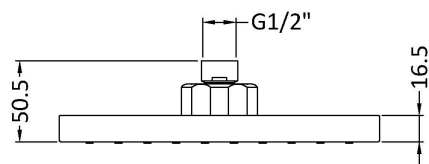

Sales Code: HEAD50

Description: Square Shower Head 200mm

Product Dimensions

Length (mm):	
Width (mm):	200
Height (mm):	60
Depth (mm):	200
Nett Weight (kg):	0.72

Packaging Dimensions

Length (mm):	210
Width (mm):	210
Height (mm):	50
Gross Weight (kg):	0.72

Packaging Data

Box Colour:	White Cardboard Box
Box Qty:	1
Label Size:	100 x 50
Label Colour:	White Label
Label Qty:	2

Outer Box Dimensions (If Applicable)

Length (mm):	
Width (mm):	225
Height (mm):	430
Depth (mm):	265
Gross Weight (kg):	29
Barcode:	5055369016020

Product Details

Country of Origin:	China
Fitting Instruction:	No
Product Material:	Brass/ABS
Mount Type:	Wall, Surface
Outlet Elbow Supplied:	No
Easy Clean:	Yes
Head Included:	Yes
Handset Included:	No
Body Jets Included:	Not Applicable
No of Body Jets:	Not Applicable
Operating Pressure (bar):	0.2
Valve/Cartridge Type:	Not Applicable
Flow Rates (L/min):	0.1 bar: N/A 0.5 bar: N/A 1 bar: N/A 2 bar: N/A 3 bar: N/A
TMV2 Approved:	No Approval No: N/A
TMV3 Approved:	No Approval No: N/A
WRAS Approved:	No Approval No: N/A
Head Function:	Single
Handset Function:	Not Applicable
Body Jet Info:	Not Applicable
Pipe Size:	Not Applicable
Pipe Centres:	N/A
Colour/Finish:	Chrome
Hose Included:	Not Applicable
No. of Outlets:	N/A