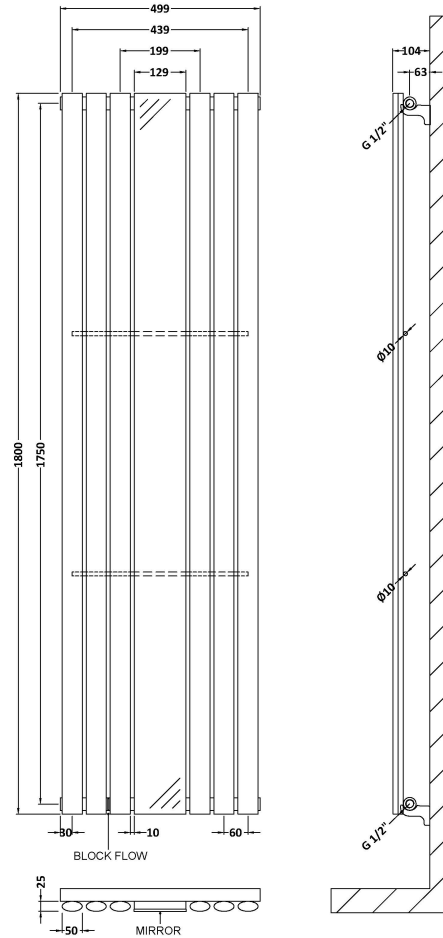

**Sales Code:** HL330

**Description:** Revive Single Panel With Mirror 1800X499

**Product Dimensions**

Height (mm):	1800
Width (mm):	499
Depth (mm):	55
Length (mm):	
Nett Weight (kg):	25.5

**Packaging Dimensions**

Height (mm):	105
Width (mm):	565
Length (mm):	1915
Gross Weight (kg):	27.9

**Packaging Data**

Box Colour:	White Cardboard Shrinkwrapped
Box Qty:	1
Label Size:	100 x 50
Label Colour:	White Label
Label Qty:	2

**Outer Box Dimensions (If Applicable)**

Height (mm):	
Width (mm):	
Length (mm):	
Gross Weight (kg):	
Barcode:	5055146192213

**Product Details**

Country of Origin:	China		
Fitting Instruction:	No		
Certification:	CE & UKCA: Yes	RoHS: N/A	WEEE: N/A
Colour/Finish:	High Gloss White		
RAL No:	9016		
Product Material:	Steel		
Heat Element Wattage:	Not Applicable		
Heating Element Wattage Compatible:	N/A		
BTU Outputs:	30°C / 1195	50°C / 2566	60°C / 3251
Thermal Outputs: (Watts)	30°C / 350	50°C / 752	60°C / 987
Pipe Centres - If Vertical:			
Pipe Centres - If Horizontal:	589		
Max Projection:	110mm		
Tube Diameter:			
Packaging Volume (L):			
Wall to Centre of Tappings:	N/A		
Floor to Centre of Tappings:	51		
Dual Fuel:	N/A		
IP Rating:			