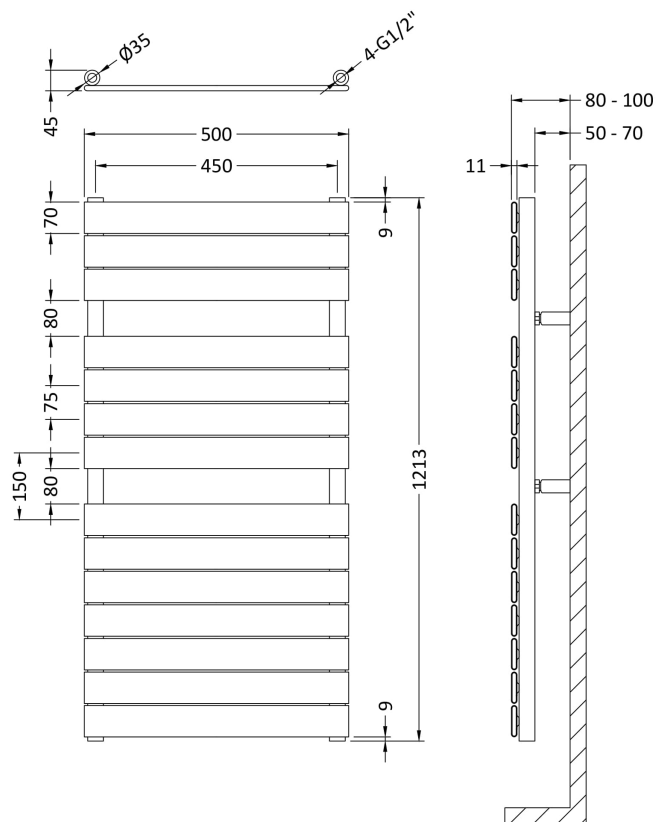

### Product Dimensions

Height (mm):	1213
Width (mm):	500
Depth (mm):	45
Length (mm):	
Nett Weight (kg):	15.8

### Packaging Dimensions

Height (mm):	70
Width (mm):	510
Length (mm):	1230
Gross Weight (kg):	15.8

### Packaging Data

Box Colour:	White Cardboard Shrinkwrapped
Box Qty:	1
Label Size:	100 x 50
Label Colour:	White Label
Label Qty:	2

### Outer Box Dimensions (If Applicable)

Height (mm):	
Width (mm):	
Length (mm):	
Gross Weight (kg):	
Barcode:	5055369057153