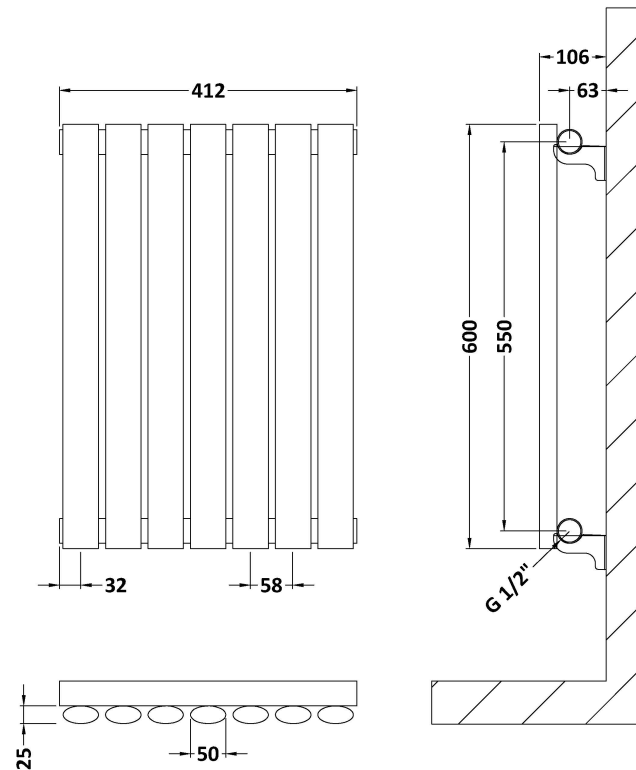

Sales Code: HL337

Description: Revive Horizontal Single Panel 600X412

Product Dimensions

Height (mm):	600
Width (mm):	412
Depth (mm):	55
Length (mm):	
Nett Weight (kg):	7.5

Packaging Dimensions

Height (mm):	90
Width (mm):	470
Length (mm):	665
Gross Weight (kg):	8.7

Packaging Data

Box Colour:	White Cardboard Shrinkwrapped
Box Qty:	1
Label Size:	100 x 50
Label Colour:	White Label
Label Qty:	2

Outer Box Dimensions (If Applicable)

Height (mm):	
Width (mm):	
Length (mm):	
Gross Weight (kg):	
Barcode:	5056211885078

Product Details

Country of Origin:	China		
Fitting Instruction:	No		
Certification:	CE & UKCA: Yes	RoHS: N/A	WEEE: N/A
Colour/Finish:	High Gloss White		
RAL No:	9016		
Product Material:	Steel		
Heat Element Wattage:	Not Applicable		
Heating Element Wattage Compatible:	N/A		
BTU Outputs:	30°C / 534	50°C / 1034	60°C / 1309
Thermal Outputs: (Watts)	30°C / 157	50°C / 303	60°C / 384
Pipe Centres - If Vertical:			
Pipe Centres - If Horizontal:	502		
Max Projection:	110mm		
Tube Diameter:			
Packaging Volume (L):			
Wall to Centre of Tappings:	N/A		
Floor to Centre of Tappings:	51		
Dual Fuel:	N/A		
IP Rating:			