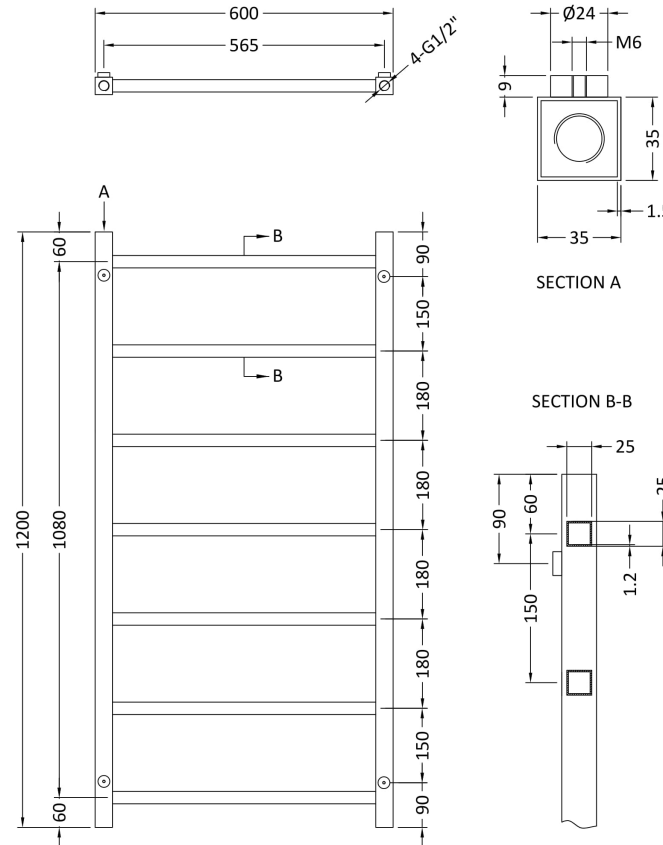

Sales Code: HL376

Description: Eton Radiator 1200mmx600mm

Product Dimensions

Height (mm):	1200
Width (mm):	600
Depth (mm):	44
Length (mm):	
Nett Weight (kg):	8.3

Packaging Dimensions

Height (mm):	75
Width (mm):	630
Length (mm):	1225
Gross Weight (kg):	9.9

Packaging Data

Box Colour:	White Cardboard Shrinkwrapped
Box Qty:	1
Label Size:	100 x 50
Label Colour:	White Label
Label Qty:	2

Outer Box Dimensions (If Applicable)

Height (mm):	
Width (mm):	
Length (mm):	
Gross Weight (kg):	
Barcode:	5055369003297

Product Details

Country of Origin:	China		
Fitting Instruction:	No		
Certification:	CE & UKCA: No	RoHS: N/A	WEEE: N/A
Colour/Finish:	Chrome		
RAL No:	N/A		
Product Material:	Steel		
Heat Element Wattage:	Not Applicable		
Heating Element Wattage Compatible:	N/A		
BTU Outputs:	30°C / 451	50°C / 864	60°C / 1094
Thermal Outputs: (Watts)	30°C / 132	50°C / 253	60°C / 319
Pipe Centres - If Vertical:	565mm		
Pipe Centres - If Horizontal:	N/A		
Max Projection:	110mm		
Tube Diameter:	N/A		
Packaging Volume (L):	53		
Wall to Centre of Tappings:	N/A		
Floor to Centre of Tappings:	85		
Dual Fuel:	N/A		
IP Rating:			