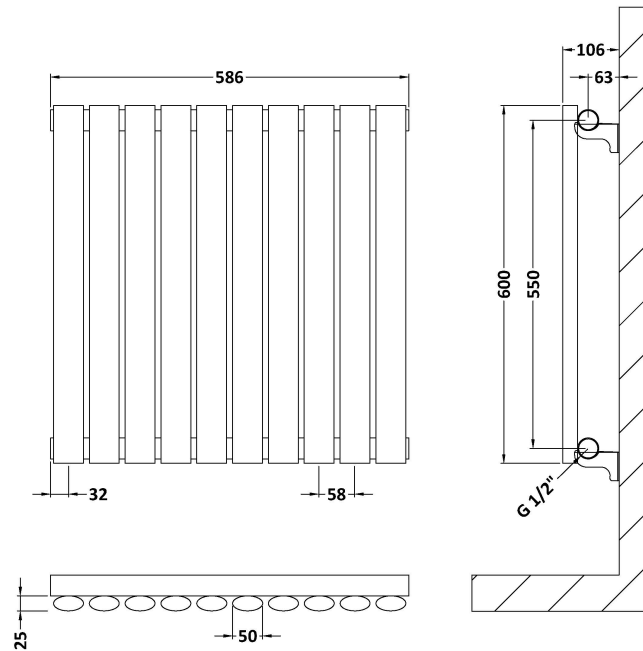

**Sales Code:** HLA38

**Description:** Revive Horizontal Single Panel 600X586

**Product Dimensions**

Height (mm):	600
Width (mm):	586
Depth (mm):	55
Length (mm):	
Nett Weight (kg):	10.5

**Packaging Dimensions**

Height (mm):	90
Width (mm):	645
Length (mm):	665
Gross Weight (kg):	12

**Packaging Data**

Box Colour:	White Cardboard Shrinkwrapped
Box Qty:	1
Label Size:	100 x 50
Label Colour:	White Label
Label Qty:	2

**Outer Box Dimensions (If Applicable)**

Height (mm):	
Width (mm):	
Length (mm):	
Gross Weight (kg):	
Barcode:	5056211885108

**Product Details**

Country of Origin:	China		
Fitting Instruction:	No		
Certification:	CE & UKCA: Yes	RoHS: N/A	WEEE: N/A
Colour/Finish:	Anthracite		
RAL No:	7016		
Product Material:	Steel		
Heat Element Wattage:	Not Applicable		
Heating Element Wattage Compatible:	N/A		
BTU Outputs:	30°C / 764	50°C / 1477	60°C / 1871
Thermal Outputs: (Watts)	30°C / 224	50°C / 433	60°C / 548
Pipe Centres - If Vertical:			
Pipe Centres - If Horizontal:	676		
Max Projection:	110mm		
Tube Diameter:			
Packaging Volume (L):			
Wall to Centre of Tappings:	N/A		
Floor to Centre of Tappings:	51		
Dual Fuel:	N/A		
IP Rating:			