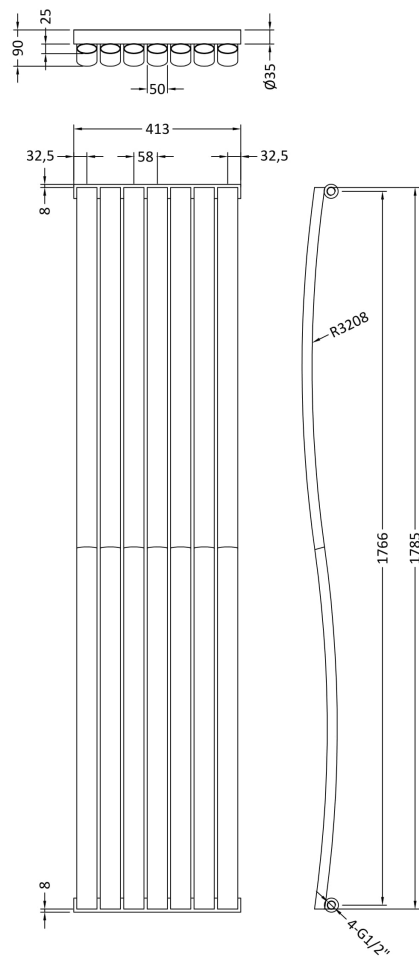

Sales Code: HLW95

Description: Revive Wave Designer Radiator 1785X413

Product Dimensions

Height (mm):	1785
Width (mm):	413
Depth (mm):	90
Length (mm):	
Nett Weight (kg):	20

Packaging Dimensions

Height (mm):	115
Width (mm):	485
Length (mm):	1850
Gross Weight (kg):	22.1

Packaging Data

Box Colour:	White Cardboard Shrinkwrapped
Box Qty:	1
Label Size:	100 x 50
Label Colour:	White Label
Label Qty:	2

Outer Box Dimensions (If Applicable)

Height (mm):	
Width (mm):	
Length (mm):	
Gross Weight (kg):	
Barcode:	5056211886105

Product Details

Country of Origin:	China
Fitting Instruction:	No
Certification:	CE & UKCA: Yes RoHS: N/A WEEE: N/A
Colour/Finish:	High Gloss White
RAL No:	9016
Product Material:	Steel
Heat Element Wattage:	Not Applicable
Heating Element Wattage Compatible:	N/A
BTU Outputs:	30°C / 1345 50°C / 2164 60°C / 2741
Thermal Outputs: (Watts)	30°C / 394 50°C / 634 60°C / 752
Pipe Centres - If Vertical:	
Pipe Centres - If Horizontal:	503
Max Projection:	205mm
Tube Diameter:	
Packaging Volume (L):	
Wall to Centre of Tappings:	N/A
Floor to Centre of Tappings:	51
Dual Fuel:	N/A
IP Rating:	