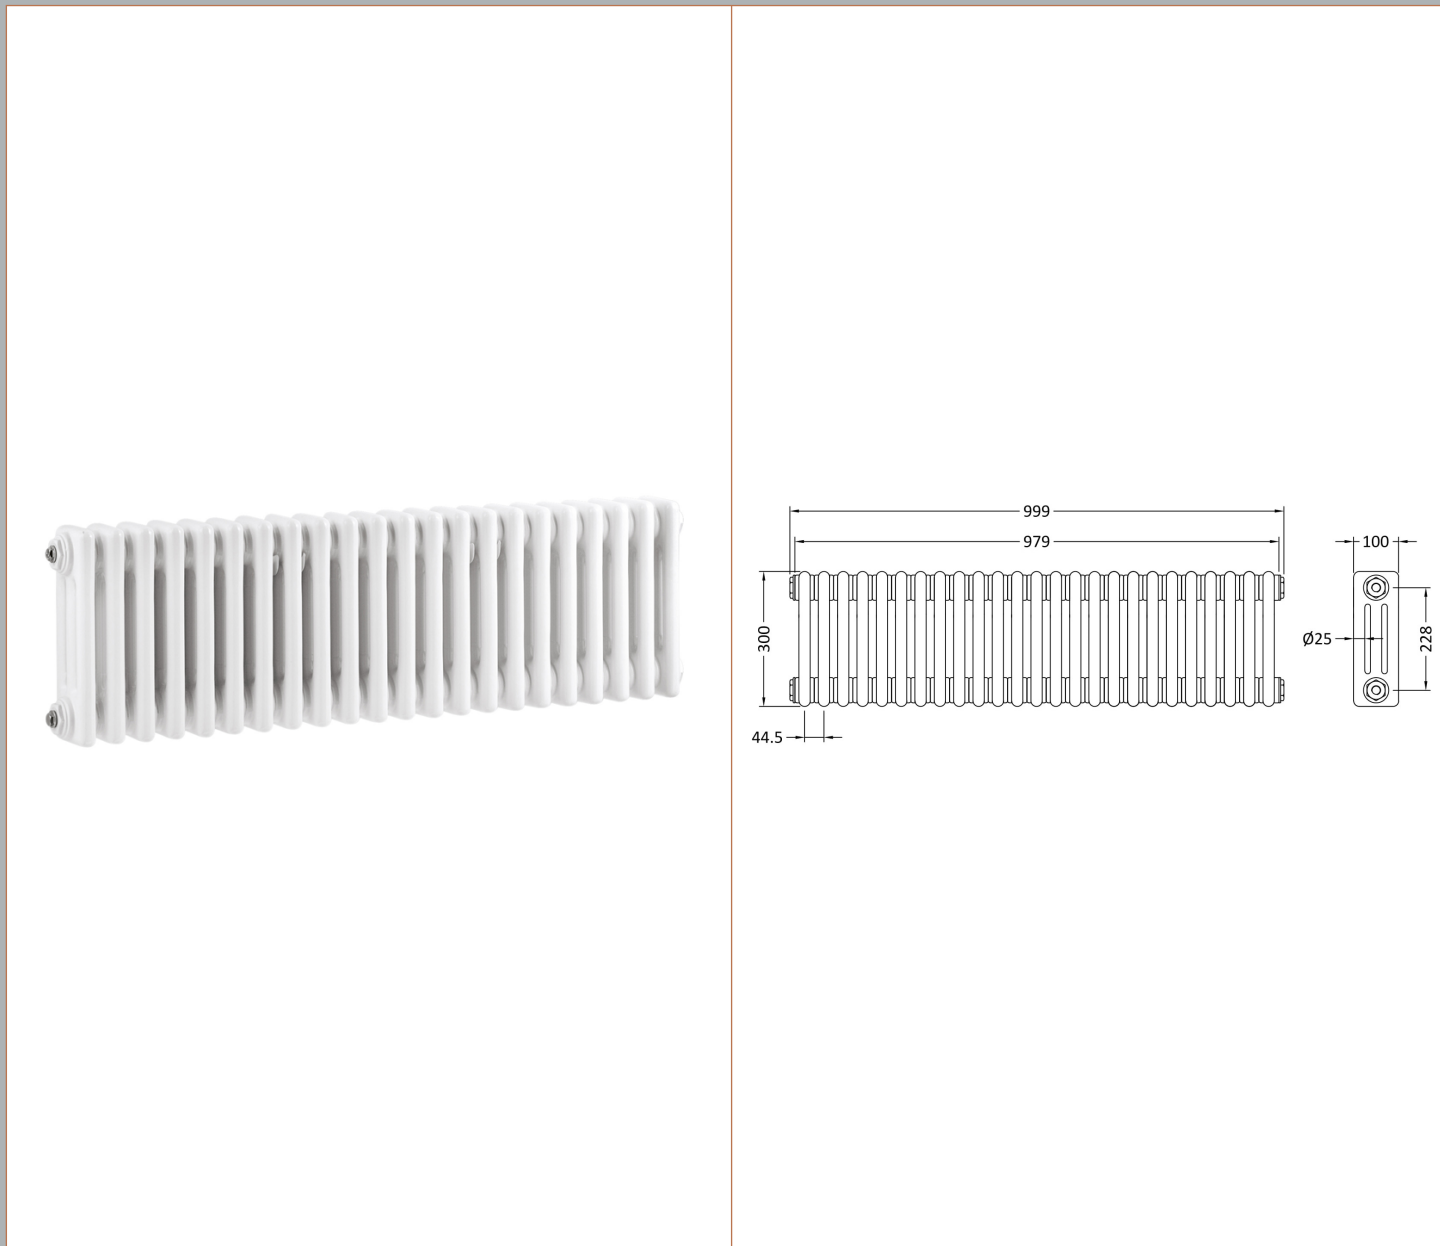

Sales Code: HX303

Description: Colosseum Triple Radiator 300mmx999mm

Product Dimensions

Height (mm):	300
Width (mm):	999
Depth (mm):	100
Length (mm):	
Nett Weight (kg):	22

Packaging Dimensions

Height (mm):	140
Width (mm):	350
Length (mm):	1050
Gross Weight (kg):	24

Packaging Data

Box Colour:	White Cardboard Shrinkwrapped
Box Qty:	1
Label Size:	100 x 50
Label Colour:	White Label
Label Qty:	2

Outer Box Dimensions (If Applicable)

Height (mm):	
Width (mm):	
Length (mm):	
Gross Weight (kg):	
Barcode:	5055146171683

Product Details

Country of Origin:	China		
Fitting Instruction:	No		
Certification:	CE & UKCA: No	RoHS: N/A	WEEE: N/A
Colour/Finish:	White		
RAL No:	9016		
Product Material:	Steel		
Heat Element Wattage:	Not Applicable		
Heating Element Wattage Compatible:	N/A		
BTU Outputs:	30°C / 1205	50°C / 2256	60°C / 2858
Thermal Outputs: (Watts)	30°C / 353	50°C / 661	60°C / 827
Pipe Centres - If Vertical:	1011mm		
Pipe Centres - If Horizontal:	N/A		
Max Projection:	180mm		
Tube Diameter:	25mm		
Packaging Volume (L):	57		
Wall to Centre of Tappings:	N/A		
Floor to Centre of Tappings:	75		
Dual Fuel:	N/A		
IP Rating:			