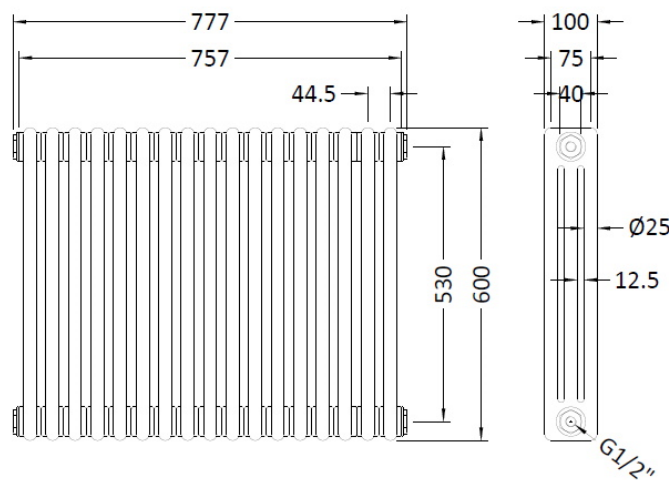

Sales Code: HX305

Description: Colosseum Triple Radiator 600mmx777mm

Product Dimensions

Height (mm):	600
Width (mm):	777
Depth (mm):	100
Length (mm):	
Nett Weight (kg):	29.5

Packaging Dimensions

Height (mm):	140
Width (mm):	650
Length (mm):	825
Gross Weight (kg):	32

Packaging Data

Box Colour:	White Cardboard Shrinkwrapped
Box Qty:	1
Label Size:	100 x 50
Label Colour:	White Label
Label Qty:	2

Outer Box Dimensions (If Applicable)

Height (mm):	
Width (mm):	
Length (mm):	
Gross Weight (kg):	
Barcode:	5055146171706

Product Details

Country of Origin:	China		
Fitting Instruction:	No		
Certification:	CE & UKCA: No	RoHS: N/A	WEEE: N/A
Colour/Finish:	White		
RAL No:	9016		
Product Material:	Steel		
Heat Element Wattage:	Not Applicable		
Heating Element Wattage Compatible:	N/A		
BTU Outputs:	30°C / 1765	50°C / 3348	60°C / 4241
Thermal Outputs: (Watts)	30°C / 517	50°C / 981	60°C / 1233
Pipe Centres - If Vertical:	651mm		
Pipe Centres - If Horizontal:	N/A		
Max Projection:	180mm		
Tube Diameter:	25mm		
Packaging Volume (L):	81		
Wall to Centre of Tappings:	N/A		
Floor to Centre of Tappings:	75		
Dual Fuel:	N/A		
IP Rating:			