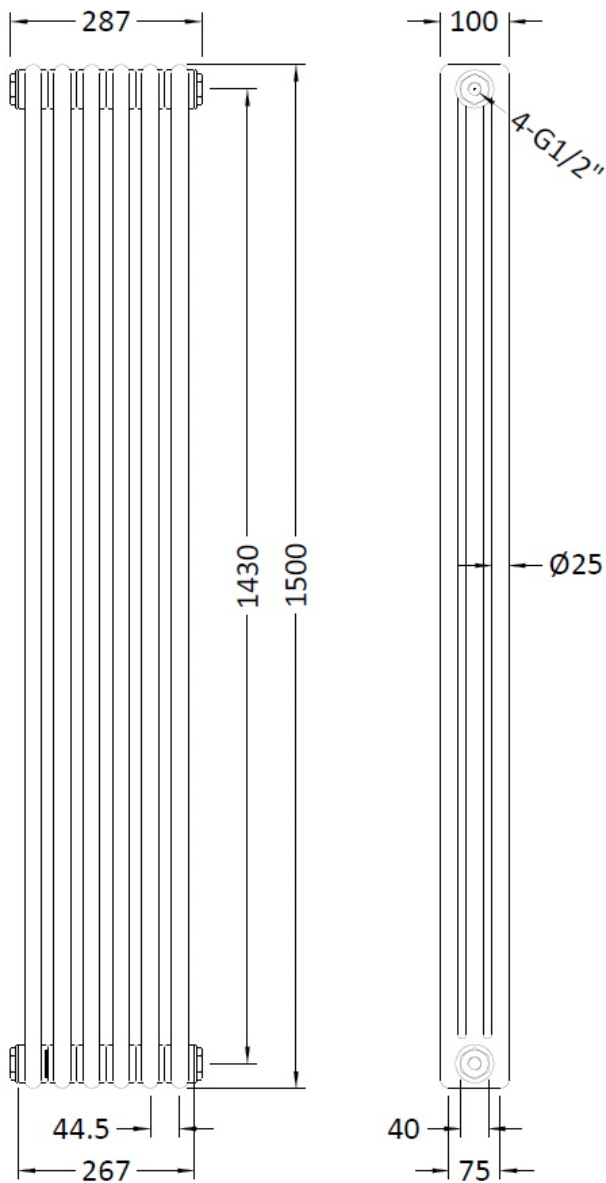

Sales Code: HX308

Description: Colosseum Triple Radiator 1500mmx287mm

Product Dimensions

Height (mm):	1500
Width (mm):	287
Depth (mm):	100
Length (mm):	
Nett Weight (kg):	25

Packaging Dimensions

Height (mm):	140
Width (mm):	335
Length (mm):	1550
Gross Weight (kg):	27.7

Packaging Data

Box Colour:	White Cardboard Shrinkwrapped
Box Qty:	1
Label Size:	100 x 50
Label Colour:	White Label
Label Qty:	2

Outer Box Dimensions (If Applicable)

Height (mm):	
Width (mm):	
Length (mm):	
Gross Weight (kg):	
Barcode:	5055146171737

Product Details

Country of Origin:	China		
Fitting Instruction:	No		
Certification:	CE & UKCA: No	RoHS: N/A	WEEE: N/A
Colour/Finish:	White		
RAL No:	9016		
Product Material:	Steel		
Heat Element Wattage:	Not Applicable		
Heating Element Wattage Compatible:	N/A		
BTU Outputs:	30°C / 1468	50°C / 2897	60°C / 3670
Thermal Outputs: (Watts)	30°C / 430	50°C / 849	60°C / 1060
Pipe Centres - If Vertical:	381mm		
Pipe Centres - If Horizontal:	N/A		
Max Projection:	180mm		
Tube Diameter:	25mm		
Packaging Volume (L):	77		
Wall to Centre of Tappings:	N/A		
Floor to Centre of Tappings:	75		
Dual Fuel:	N/A		
IP Rating:			