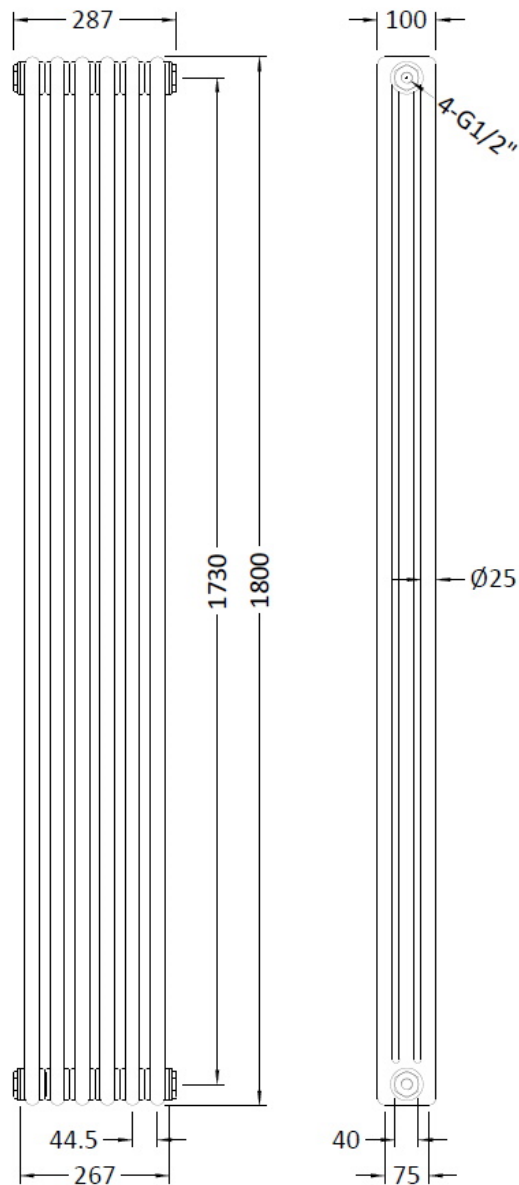

Sales Code: HX311

Description: Colosseum Triple Radiator 1800mmx287mm

Product Dimensions

Height (mm):	1800
Width (mm):	287
Depth (mm):	100
Length (mm):	
Nett Weight (kg):	30.5

Packaging Dimensions

Height (mm):	140
Width (mm):	335
Length (mm):	1850
Gross Weight (kg):	33.2

Packaging Data

Box Colour:	White Cardboard Shrinkwrapped
Box Qty:	1
Label Size:	100 x 50
Label Colour:	White Label
Label Qty:	2

Outer Box Dimensions (If Applicable)

Height (mm):	
Width (mm):	
Length (mm):	
Gross Weight (kg):	
Barcode:	5055146171768

Product Details

Country of Origin:	China
Fitting Instruction:	No
Certification:	CE & UKCA: No RoHS: N/A WEEE: N/A
Colour/Finish:	White
RAL No:	9016
Product Material:	Steel
Heat Element Wattage:	Not Applicable
Heating Element Wattage Compatible:	N/A
BTU Outputs:	30°C / 1717 50°C / 3348 60°C / 4241
Thermal Outputs: (Watts)	30°C / 503 50°C / 981 60°C / 1249
Pipe Centres - If Vertical:	381mm
Pipe Centres - If Horizontal:	N/A
Max Projection:	180mm
Tube Diameter:	25mm
Packaging Volume (L):	91
Wall to Centre of Tappings:	N/A
Floor to Centre of Tappings:	75
Dual Fuel:	N/A
IP Rating:	