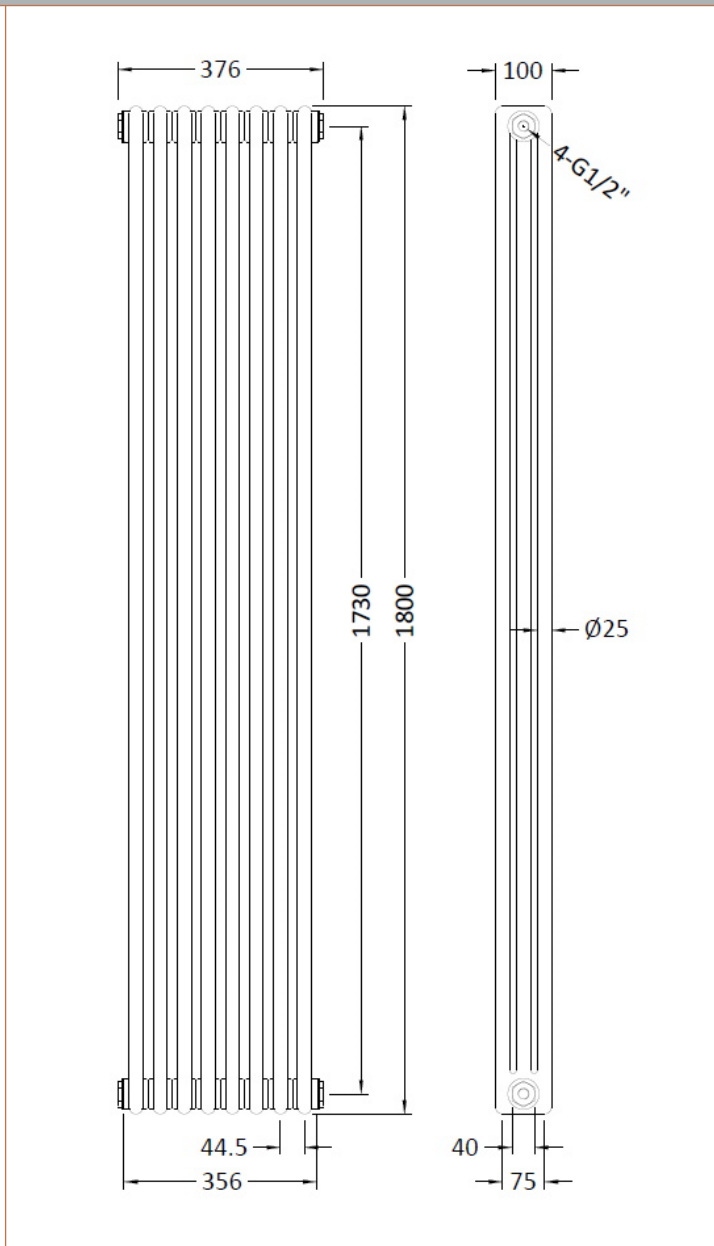

**Sales Code:** HX312

**Description:** Colosseum Triple Radiator 1800mmx376mm

**Product Dimensions**

Height (mm):	1800
Width (mm):	376
Depth (mm):	100
Length (mm):	
Nett Weight (kg):	40.5

**Packaging Dimensions**

Height (mm):	140
Width (mm):	425
Length (mm):	1850
Gross Weight (kg):	43.8

**Packaging Data**

Box Colour:	White Cardboard Shrinkwrapped
Box Qty:	1
Label Size:	100 x 50
Label Colour:	White Label
Label Qty:	2

**Outer Box Dimensions (If Applicable)**

Height (mm):	
Width (mm):	
Length (mm):	
Gross Weight (kg):	
Barcode:	5055146171775

**Product Details**

Country of Origin:	China		
Fitting Instruction:	No		
Certification:	CE & UKCA: No	RoHS: N/A	WEEE: N/A
Colour/Finish:	White		
RAL No:	9016		
Product Material:	Steel		
Heat Element Wattage:	Not Applicable		
Heating Element Wattage Compatible:	N/A		
BTU Outputs:	30°C / 2290	50°C / 4463	60°C / 5654
Thermal Outputs: (Watts)	30°C / 671	50°C / 1308	60°C / 1659
Pipe Centres - If Vertical:	471mm		
Pipe Centres - If Horizontal:	N/A		
Max Projection:	180mm		
Tube Diameter:	25mm		
Packaging Volume (L):	115		
Wall to Centre of Tappings:	N/A		
Floor to Centre of Tappings:	75		
Dual Fuel:	N/A		
IP Rating:			